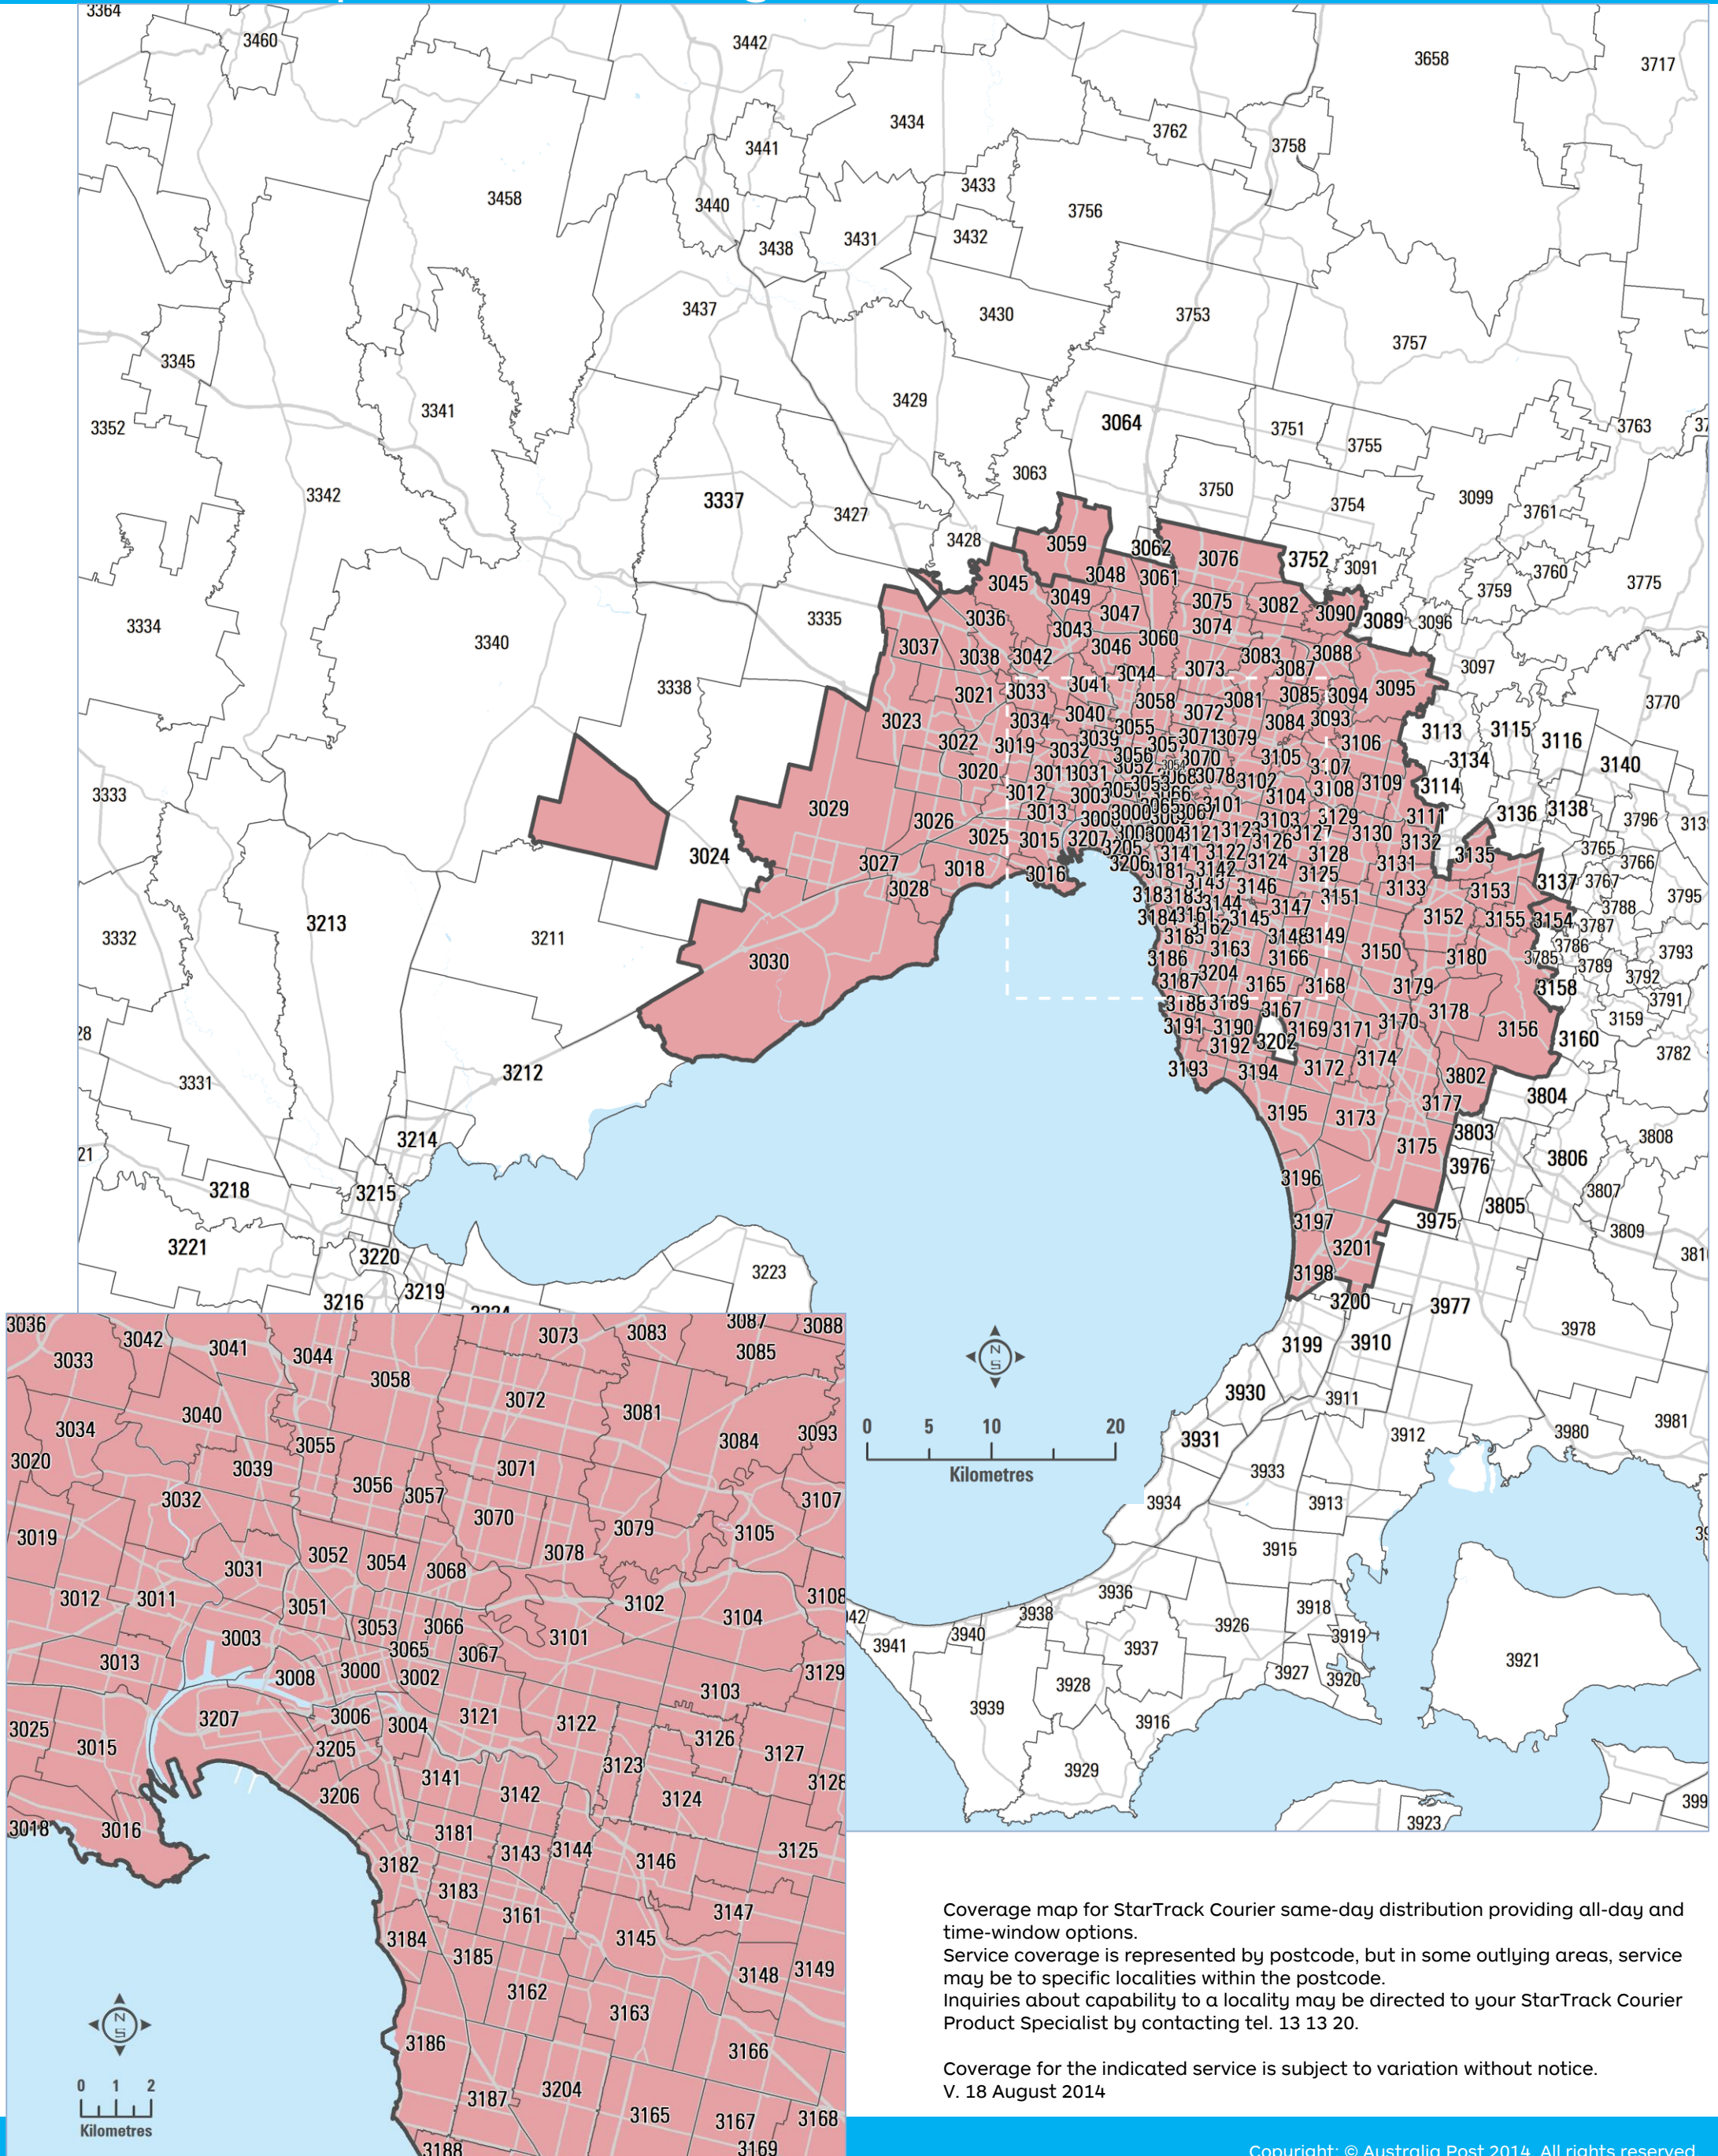

# Same day distribution Melbourne postcode coverage

Coverage map for StarTrack Courier same-day distribution providing all-day and time-window options. Service coverage is represented by postcode, but in some outlying areas, service may be to specific localities within the postcode. Inquiries about capability to a locality may be directed to your StarTrack Courier Product Specialist by contacting tel. 13 13 20.

Coverage for the indicated service is subject to variation without notice. V. 18 August 2014