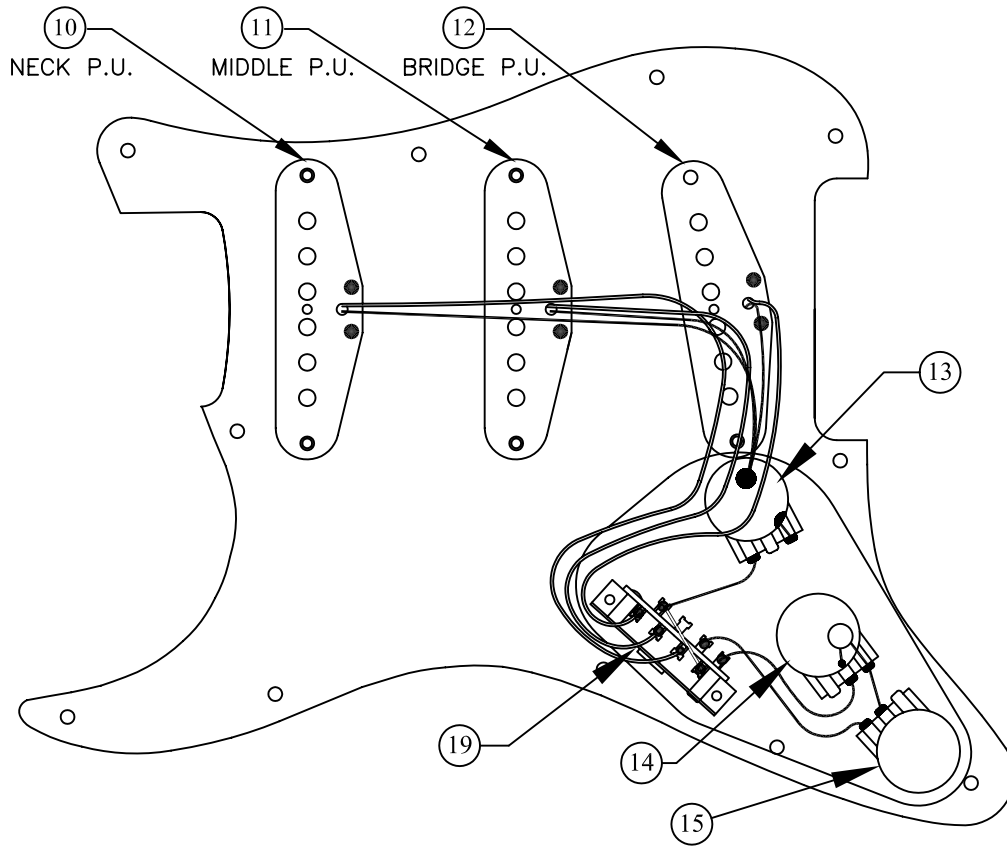

WIRING DIAGRAM