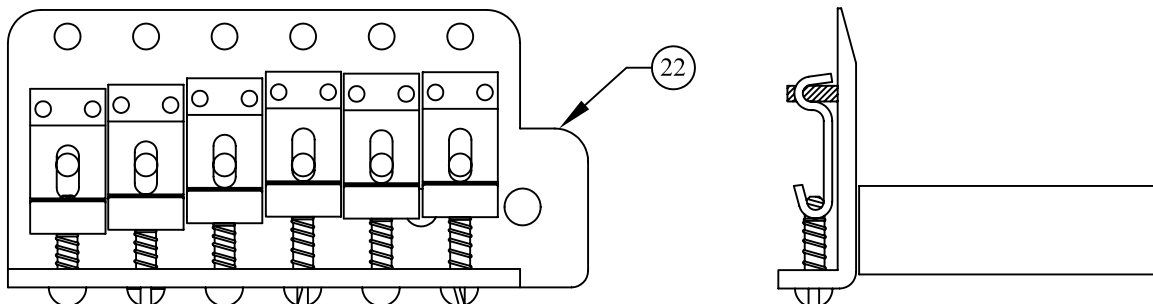

BRIDGE ASSY