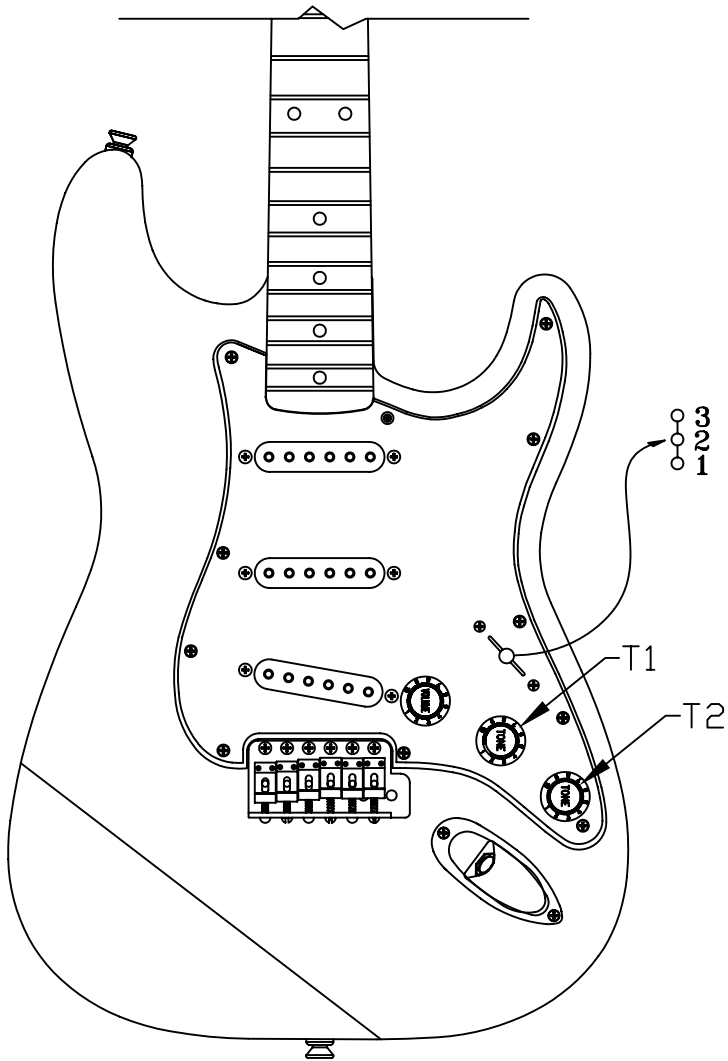

BODY CHART

Part #	Color
0069041500	3-Color Sunburst
0072033505	Olympic White
0072033506	Black
0069041521	Natural

SWITCH & CONTROL FUNCTION

3 WAY SWITCH POSITION			
3	2	1	
T1	T2	NT	
			← NECK PICKUP (A)
			← MIDDLE PICKUP (B)
			← BRIDGE PICKUP (C)
	PICKUP IS ON		INDICATES POSITION OF 3 WAY SWITCH
	PICKUP IS OFF		
A	PICKUP (NECK)		
B	PICKUP (MIDDLE)		
C	PICKUP (BRIDGE)		
NT	NO TONE		