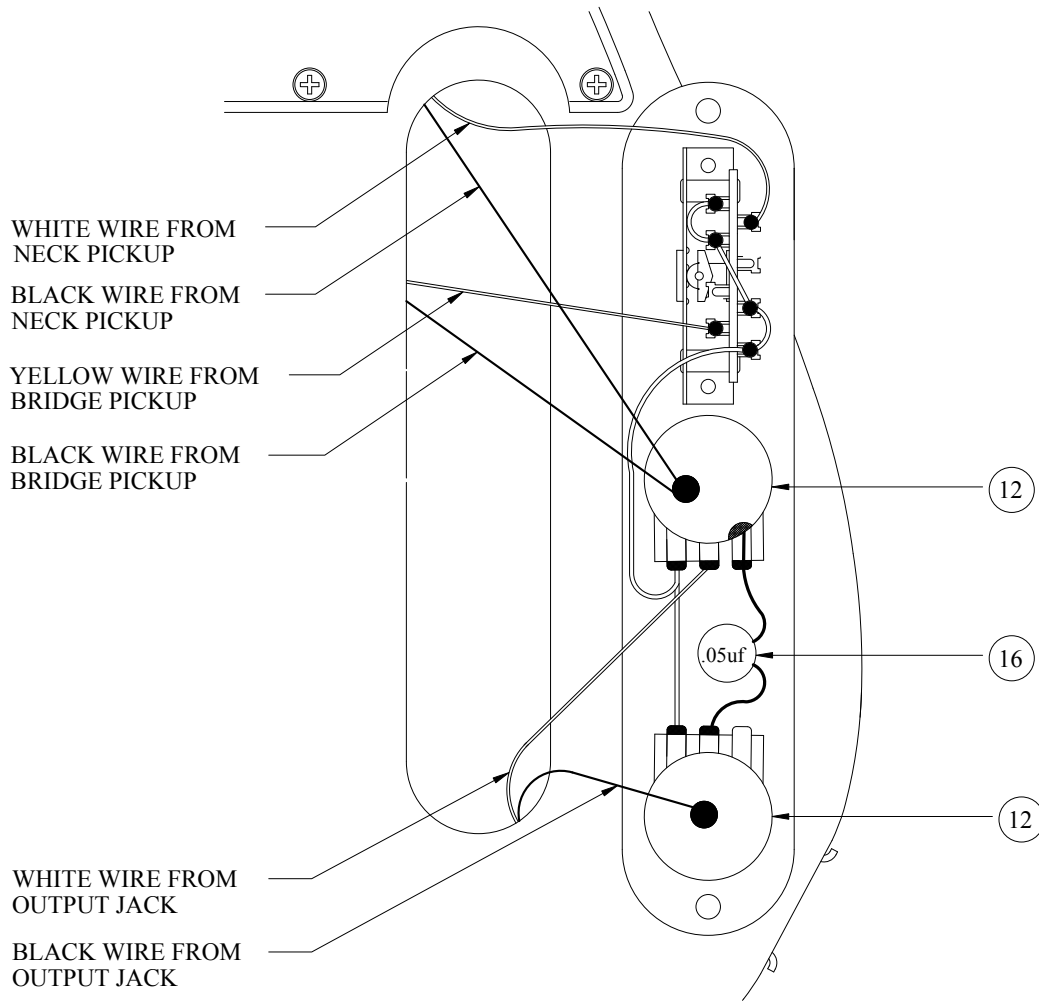

'52 AMERICAN VINTAGE TELECASTER SPECIAL 0100212

CONTROL ASSEMBLY

BRIDGE ASSEMBLY

'52 AMERICAN VINTAGE TELECASTER SPECIAL 0100212

REF.#	P/N	DESCRIPTION
1	0053396000	Neck, '98 Collector Telecaster, M/N
	0053779000	Neck, Telecaster Vintage Upgrade , M/N
2	0027702000	Tuning Key, (1) Set
	0018823000	Mounting Screw
	0027703000	Bushing
3	0083675000	Bone Nut
4	0053682000	String Retainer
	0018784000	Mounting Screw
5	0012252000	Truss Rod Adjustment Nut
6	0018354xxx	Body, Vintage Tele., Ash, Natural
7	0027701000	Neck Mounting Plate
	0018785000	Mounting Screw
8	0018916000	Strap Button
	0018789000	Mounting Screw
9	0051514000	Pickguard, American Vintage Tele., White
	0018784000	Mounting Screw
10	0053399000	Pickup, Neck, American Vintage Tele
	0018373000	Mounting Screw
	0039410000	Tubing, Latex Cut
11	0018484000	Pickup, Bridge, American Vintage Tele
	0018790000	Mounting Screw
	0036878000	Tubing, Latex Cut
12	0019064000	Control, 250K, Audio (2)
	0016352000	Mounting Hex Nut
	0016436000	Lock Washer, Intl
13	0041691000	Knob, Knurled (2)
	0028897000	Screw Set
14	0019336000	Control Plate
	0018784000	Mounting Screw
15	0053290000	Switch, Lever 3-Position
	0018790000	Mounting Screw
	0018359000	Knob, Black
16	0015552000	Capacitor, .05uf
17	0021956000	Output Jack
	0018824000	Mounting Hex Nut
	0016436000	Lock Washer, Intl
	0010355060	Retainer, Jack
18	0010363000	Jack Ferrule
19	0053680000	Bridge Assembly, Vintage Telecaster
	0018789000	Mounting Screw
20	0053683000	Bridge Plate
21	0053688000	Bridge Section, (3)
22	0053696000	Intonation Screw, (3)
	0027733000	Intonation Spring, (3)
23	0016105000	Height Adjustment Screw, (6)
	0018531000	Height Adjusting Wrench
24	0018876000	String Retainer Ferrule

Body Part Number	
0018354503	2 Tone Sunburst

SWITCH & CONTROL FUNCTION

3 WAY SWITCH POSITION			
			← 3 WAY SWITCH POSITION
T1	T1	T1	← TONE CONTROL
			← NECK PICKUP
			← BRIDGE PICKUP
	PICKUP IS ON		PICKUP IS OFF