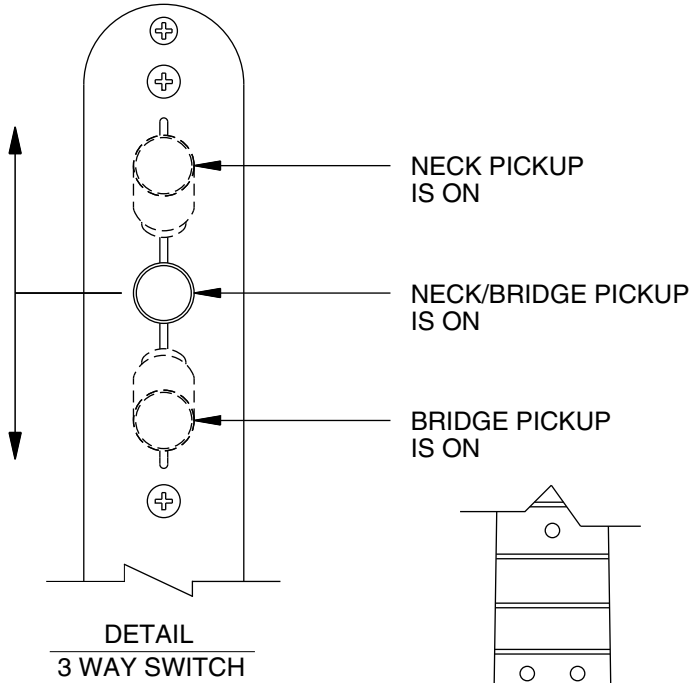

'52 AMERICAN VINTAGE TELECASTER SPECIAL 0100212

CONTROL ASSEMBLY

BRIDGE ASSEMBLY

'52 AMERICAN VINTAGE TELECASTER SPECIAL 0100212

REF.#	P/N	DESCRIPTION
1	0053396000	Neck, '98 Collector Telecaster, M/N
	0053779000	Neck, Telecaster Vintage Upgrade , M/N
2	0027702000	Tuning Key, (1) Set
	0018823000	Mounting Screw
	0027703000	Bushing
3	0083675000	Bone Nut
4	0053682000	String Retainer
	0018784000	Mounting Screw
5	0012252000	Truss Rod Adjustment Nut
6	0018354xxx	Body, Vintage Tele., Ash, Natural
7	0027701000	Neck Mounting Plate
	0018785000	Mounting Screw
8	0018916000	Strap Button
	0018789000	Mounting Screw
9	0051514000	Pickguard, American Vintage Tele., White
	0018784000	Mounting Screw
10	0053399000	Pickup, Neck, American Vintage Tele
	0018373000	Mounting Screw
	0039410000	Tubing, Latex Cut
11	0018484000	Pickup, Bridge, American Vintage Tele
	0018790000	Mounting Screw
	0036878000	Tubing, Latex Cut
12	0019064000	Control, 250K, Audio (2)
	0016352000	Mounting Hex Nut
	0016436000	Lock Washer, Intl
13	0041691000	Knob, Knurled (2)
	0028897000	Screw Set
14	0019336000	Control Plate
	0018784000	Mounting Screw
15	0053290000	Switch, Lever 3-Position
	0018790000	Mounting Screw
	0018359000	Knob, Black
16	0015552000	Capacitor, .05uf
17	0021956000	Output Jack
	0018824000	Mounting Hex Nut
	0016436000	Lock Washer, Intl
	0010355060	Retainer, Jack
18	0010363000	Jack Ferrule
19	0053680000	Bridge Assembly, Vintage Telecaster
	0018789000	Mounting Screw
20	0053683000	Bridge Plate
21	0053688000	Bridge Section, (3)
22	0053696000	Intonation Screw, (3)
	0027733000	Intonation Spring, (3)
23	0016105000	Height Adjustment Screw, (6)
	0018531000	Height Adjusting Wrench
24	0018876000	String Retainer Ferrule

Body Part Number	
0018354503	2 Tone Sunburst

SWITCH & CONTROL FUNCTION

3 WAY SWITCH POSITION			
			← 3 WAY SWITCH POSITION
T1	T1	T1	← TONE CONTROL
			← NECK PICKUP
			← BRIDGE PICKUP
	PICKUP IS ON		PICKUP IS OFF