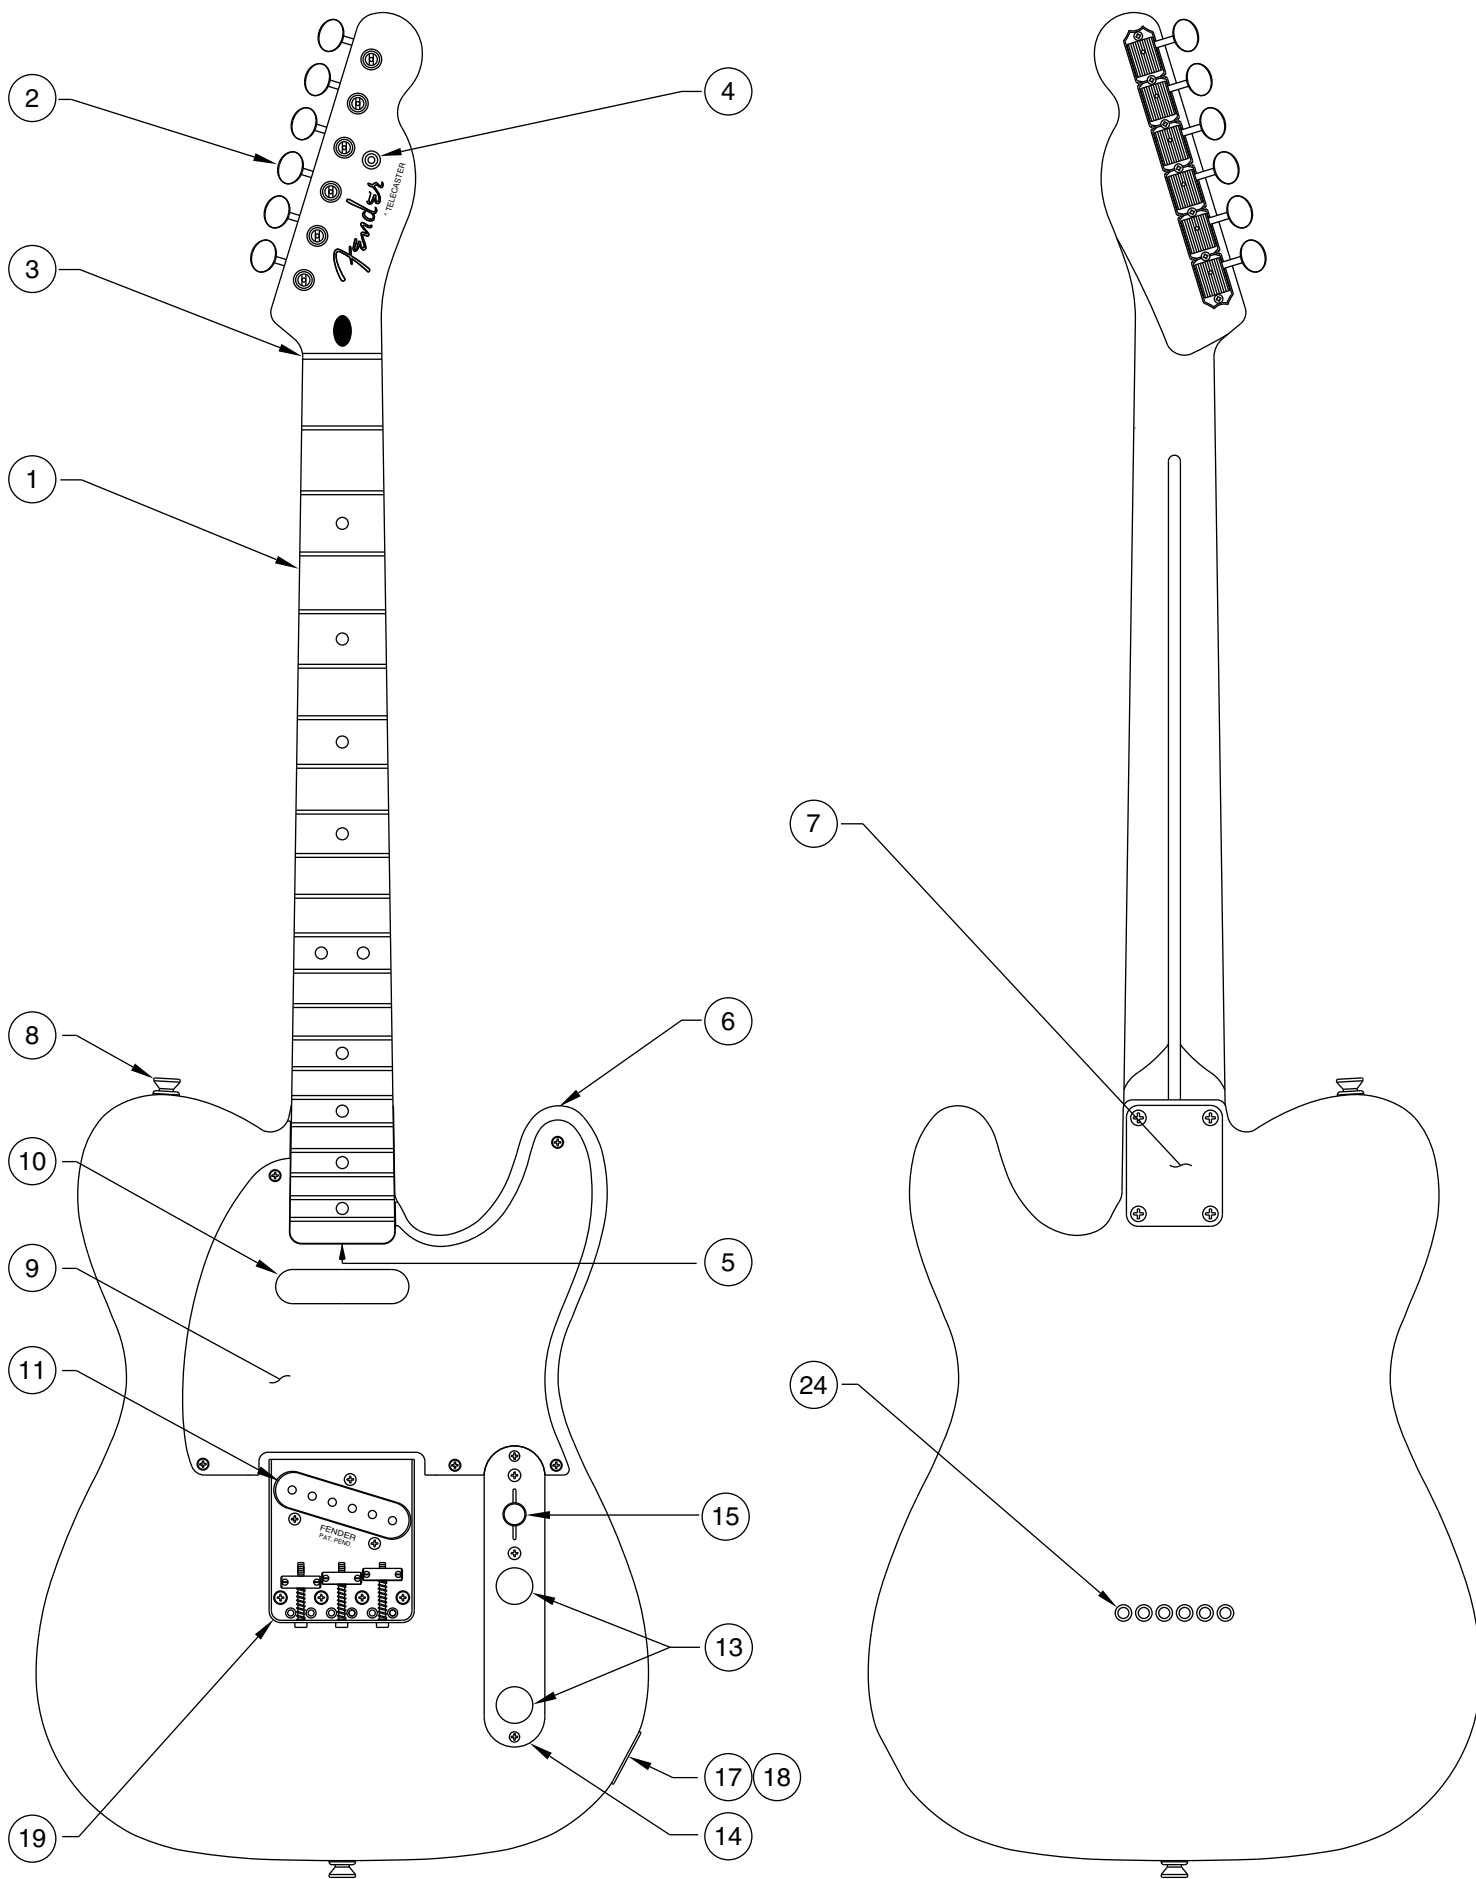

'52 AMERICAN VINTAGE TELECASTER SPECIAL 0100212

CONTROL ASSEMBLY

BRIDGE ASSEMBLY

'52 AMERICAN VINTAGE TELECASTER SPECIAL 0100212

REF.#	P/N	DESCRIPTION
1	0053396000	Neck, '98 Collector Telecaster, M/N
	0053779000	Neck, Telecaster Vintage Upgrade , M/N
2	0027702000	Tuning Key, (1) Set
	0018823000	Mounting Screw
	0027703000	Bushing
3	0083675000	Bone Nut
4	0053682000	String Retainer
	0018784000	Mounting Screw
5	0012252000	Truss Rod Adjustment Nut
6	0018354xxx	Body, Vintage Tele., Ash, Natural
7	0027701000	Neck Mounting Plate
	0018785000	Mounting Screw
8	0018916000	Strap Button
	0018789000	Mounting Screw
9	0051514000	Pickguard, American Vintage Tele., White
	0018784000	Mounting Screw
10	0053399000	Pickup, Neck, American Vintage Tele
	0018373000	Mounting Screw
	0039410000	Tubing, Latex Cut
11	0018484000	Pickup, Bridge, American Vintage Tele
	0018790000	Mounting Screw
	0036878000	Tubing, Latex Cut
12	0019064000	Control, 250K, Audio (2)
	0016352000	Mounting Hex Nut
	0016436000	Lock Washer, Intl
13	0041691000	Knob, Knurled (2)
	0028897000	Screw Set
14	0019336000	Control Plate
	0018784000	Mounting Screw
15	0053290000	Switch, Lever 3-Position
	0018790000	Mounting Screw
	0018359000	Knob, Black
16	0015552000	Capacitor, .05uf
17	0021956000	Output Jack
	0018824000	Mounting Hex Nut
	0016436000	Lock Washer, Intl
	0010355060	Retainer, Jack
18	0010363000	Jack Ferrule
19	0053680000	Bridge Assembly, Vintage Telecaster
	0018789000	Mounting Screw
20	0053683000	Bridge Plate
21	0053688000	Bridge Section, (3)
22	0053696000	Intonation Screw, (3)
	0027733000	Intonation Spring, (3)
23	0016105000	Height Adjustment Screw, (6)
	0018531000	Height Adjusting Wrench
24	0018876000	String Retainer Ferrule

Body Part Number	
0018354503	2 Tone Sunburst

SWITCH & CONTROL FUNCTION

3 WAY SWITCH POSITION			
			← 3 WAY SWITCH POSITION
T1	T1	T1	← TONE CONTROL
			← NECK PICKUP
			← BRIDGE PICKUP
	PICKUP IS ON		PICKUP IS OFF