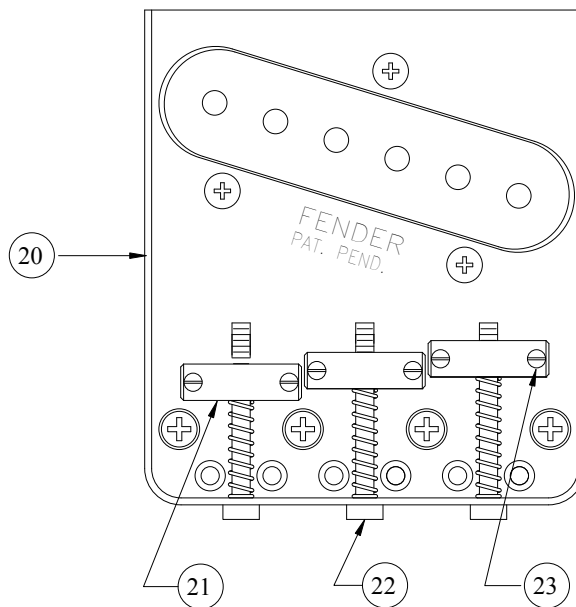

'52 AMERICAN VINTAGE TELECASTER SPECIAL 0100212

CONTROL ASSEMBLY

BRIDGE ASSEMBLY

'52 AMERICAN VINTAGE TELECASTER SPECIAL 0100212

REF.#	P/N	DESCRIPTION
1	0053396000	Neck, '98 Collector Telecaster, M/N
	0053779000	Neck, Telecaster Vintage Upgrade , M/N
2	0027702000	Tuning Key, (1) Set
	0018823000	Mounting Screw
	0027703000	Bushing
3	0083675000	Bone Nut
4	0053682000	String Retainer
	0018784000	Mounting Screw
5	0012252000	Truss Rod Adjustment Nut
6	0018354xxx	Body, Vintage Tele., Ash, Natural
7	0027701000	Neck Mounting Plate
	0018785000	Mounting Screw
8	0018916000	Strap Button
	0018789000	Mounting Screw
9	0051514000	Pickguard, American Vintage Tele., White
	0018784000	Mounting Screw
10	0053399000	Pickup, Neck, American Vintage Tele
	0018373000	Mounting Screw
	0039410000	Tubing, Latex Cut
11	0018484000	Pickup, Bridge, American Vintage Tele
	0018790000	Mounting Screw
	0036878000	Tubing, Latex Cut
12	0019064000	Control, 250K, Audio (2)
	0016352000	Mounting Hex Nut
	0016436000	Lock Washer, Intl
13	0041691000	Knob, Knurled (2)
	0028897000	Screw Set
14	0019336000	Control Plate
	0018784000	Mounting Screw
15	0053290000	Switch, Lever 3-Position
	0018790000	Mounting Screw
	0018359000	Knob, Black
16	0015552000	Capacitor, .05uf
17	0021956000	Output Jack
	0018824000	Mounting Hex Nut
	0016436000	Lock Washer, Intl
	0010355060	Retainer, Jack
18	0010363000	Jack Ferrule
19	0053680000	Bridge Assembly, Vintage Telecaster
	0018789000	Mounting Screw
20	0053683000	Bridge Plate
21	0053688000	Bridge Section, (3)
22	0053696000	Intonation Screw, (3)
	0027733000	Intonation Spring, (3)
23	0016105000	Height Adjustment Screw, (6)
	0018531000	Height Adjusting Wrench
24	0018876000	String Retainer Ferrule

Body Part Number	
0018354503	2 Tone Sunburst

SWITCH & CONTROL FUNCTION

3 WAY SWITCH POSITION			
			← 3 WAY SWITCH POSITION
T1	T1	T1	← TONE CONTROL
			← NECK PICKUP
			← BRIDGE PICKUP
	PICKUP IS ON		PICKUP IS OFF