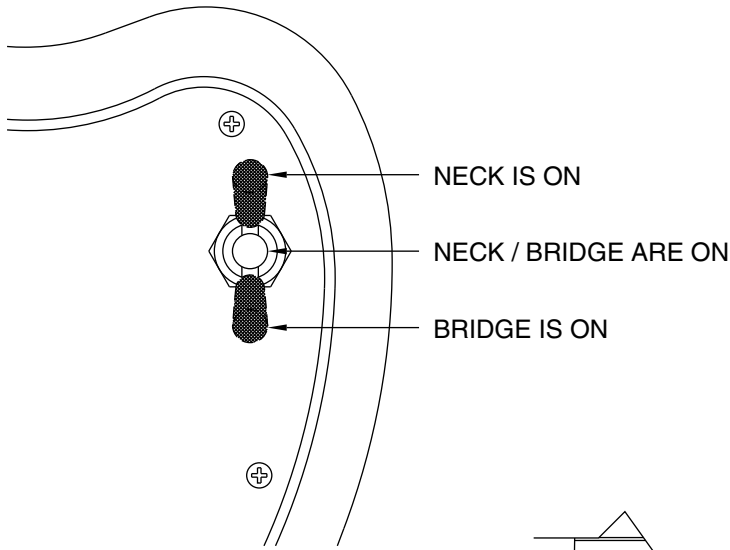

'62 AMERICAN VINTAGE JAZZMASTER 0100800

SWITCH & CONTROL FUNCTION

DETAIL
3 WAY SWITCH

3 WAY SWITCH POSITION				
			← 3 WAY SWITCH POSITION	
			← NECK PICKUP	
			← BRIDGE PICKUP	
	PICKUP IS ON			PICKUP IS OFF

NECK PICKUP ON

BRIDGE PICKUP ON

NECK PICKUP VOL

NECK PICKUP TONE

NECK PICKUP

BRIDGE PICKUP

SEE 3 WAY SWITCH &
DETAIL DIAGRAM

○ 3
○ 2
○ 1

MASTER VOLUME
WHEN NECK / BRIDGE
SWITCH IS IN BRIDGE
POSITION. NON FUNC-
TIONAL IN NECK
POSITION.

MASTER TONE
WHEN NECK / BRIDGE
SWITCH IS IN BRIDGE
POSITION. NON FUNC-
TIONAL IN NECK
POSITION.