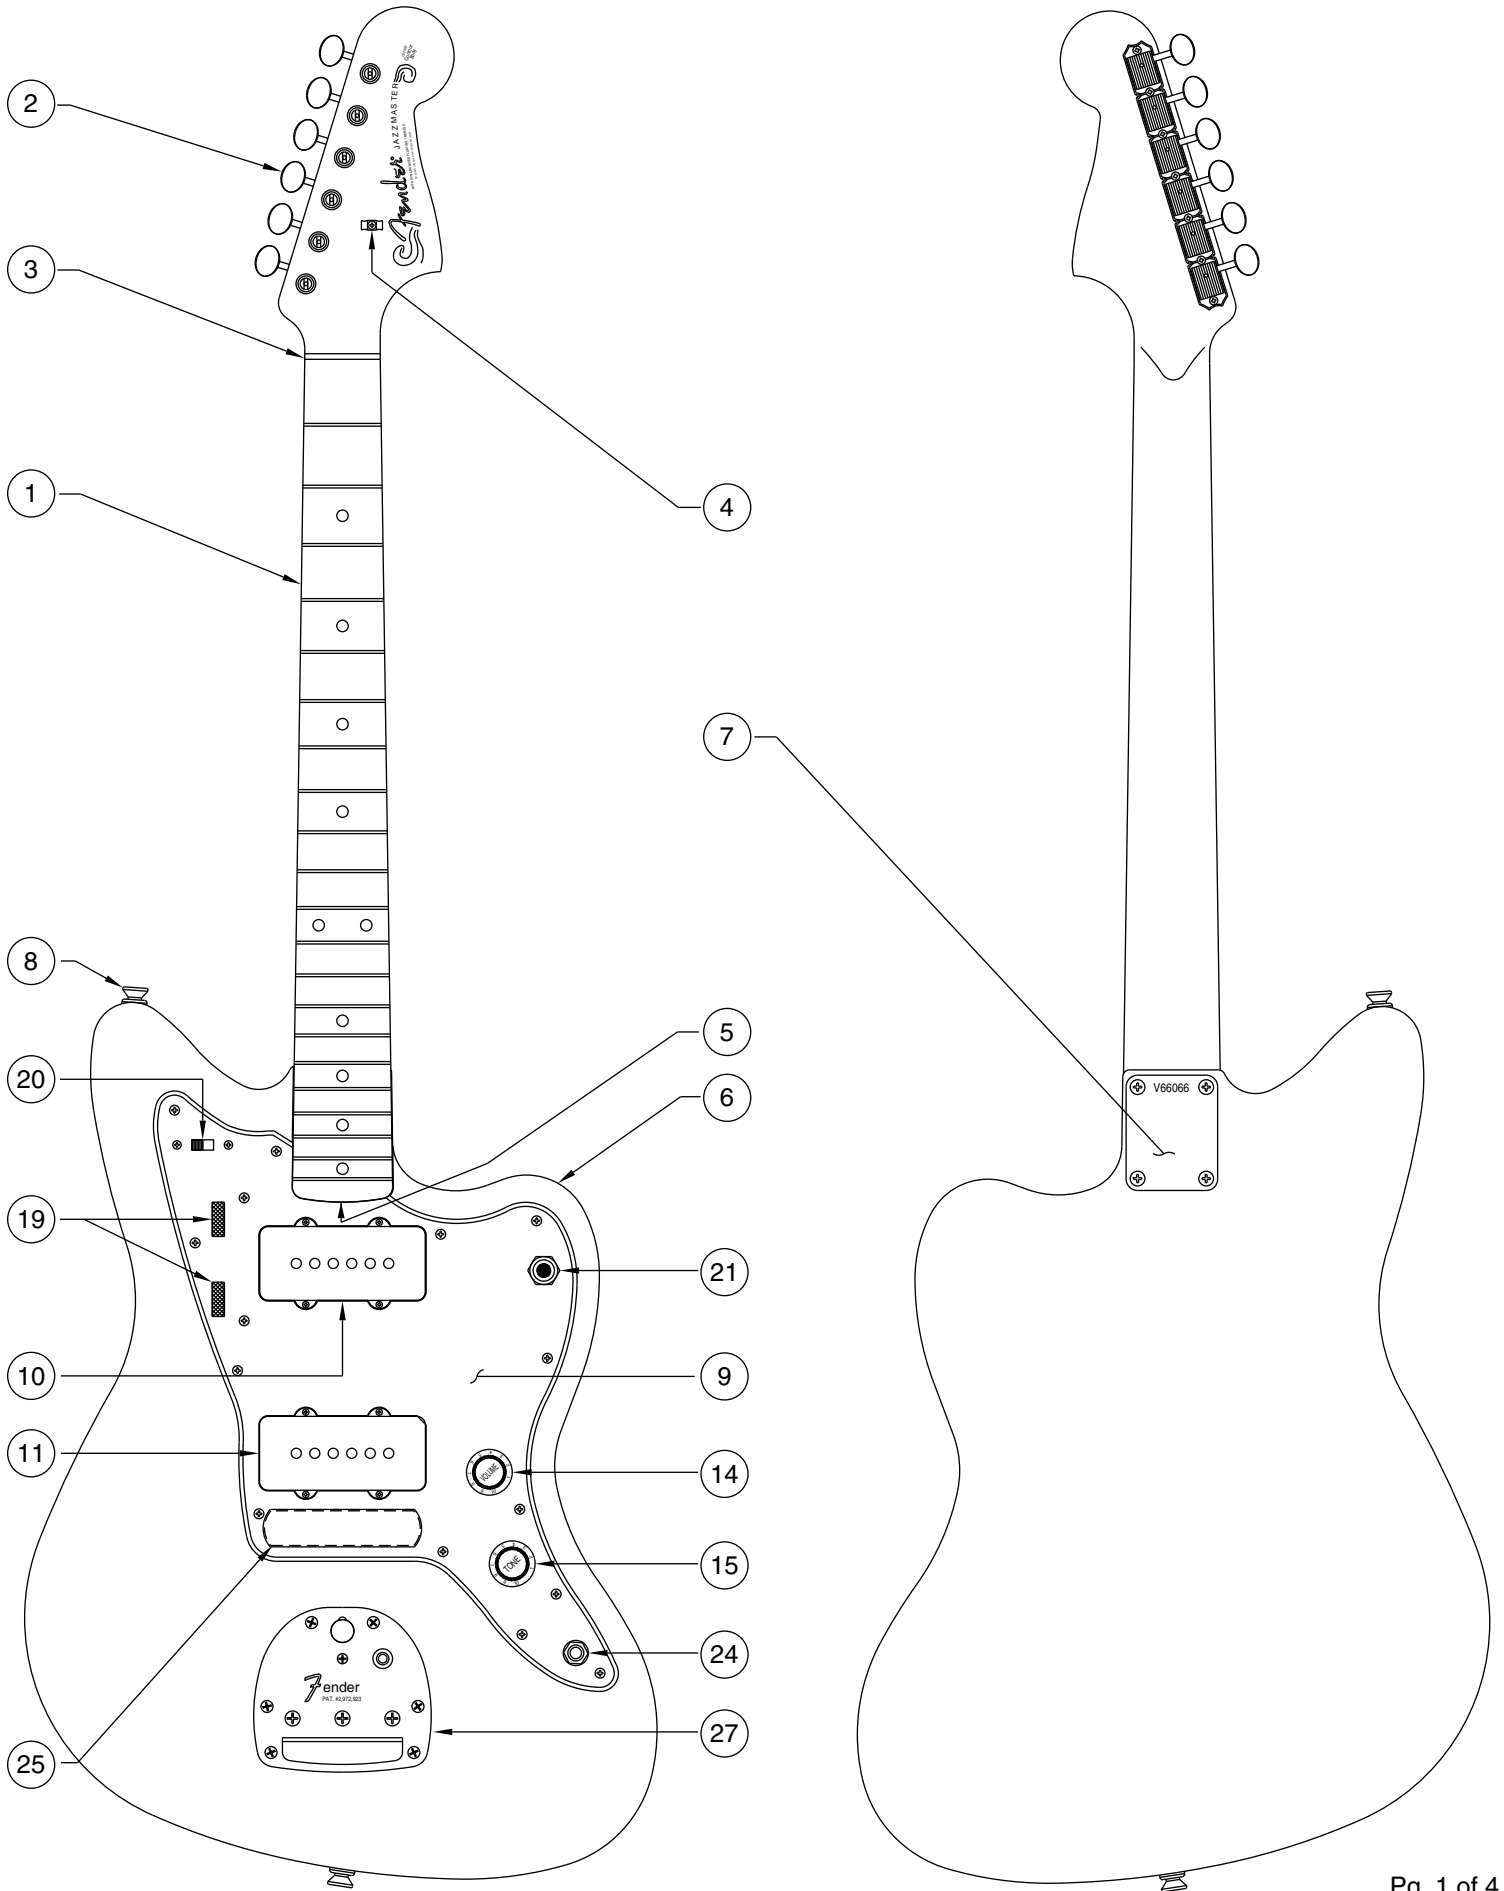

'62 AMERICAN VINTAGE JAZZMASTER 0100800