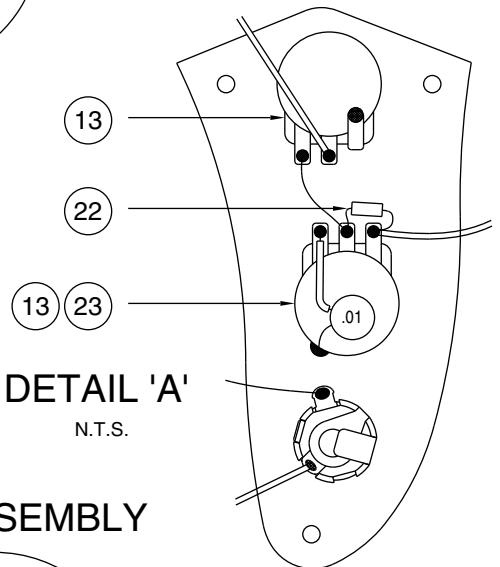

'62 AMERICAN VINTAGE JAGUAR 0100900

'62 AMERICAN VINTAGE JAGUAR 0100900

WIRING DIAGRAM

SOLDER GREEN WIRE FROM PRE-SET CONTROL SWITCH TO OUTPUT JACK

DETAIL 'C'
N.T.S.

DETAIL 'A'
N.T.S.

BRIDGE ASSEMBLY WITHOUT COVER