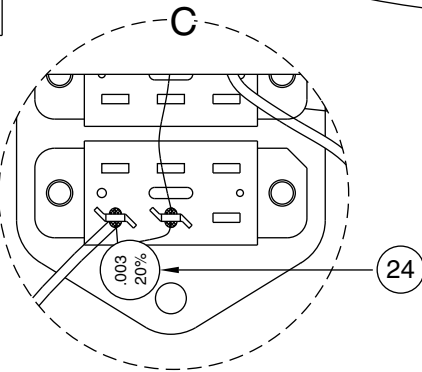

'62 AMERICAN VINTAGE JAGUAR 0100900

'62 AMERICAN VINTAGE JAGUAR 0100900

WIRING DIAGRAM

SOLDER GREEN WIRE FROM PRE-SET CONTROL SWITCH TO OUTPUT JACK

DETAIL 'C'
N.T.S.

DETAIL 'A'
N.T.S.

BRIDGE ASSEMBLY WITHOUT COVER