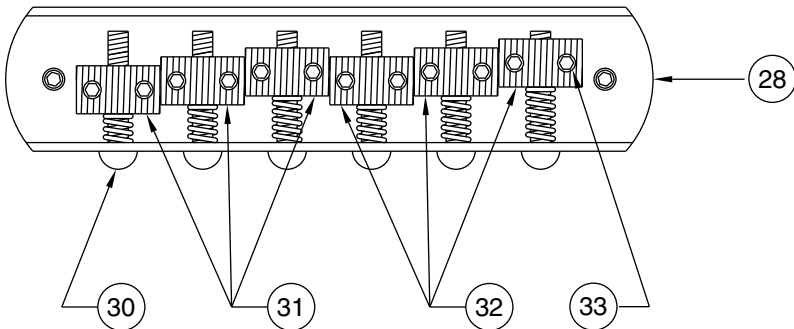

'62 AMERICAN VINTAGE JAGUAR 0100900

'62 AMERICAN VINTAGE JAGUAR 0100900

WIRING DIAGRAM

SOLDER GREEN WIRE FROM PRE-SET CONTROL SWITCH TO OUTPUT JACK

DETAIL 'C'
N.T.S.

DETAIL 'A'
N.T.S.

BRIDGE ASSEMBLY WITHOUT COVER