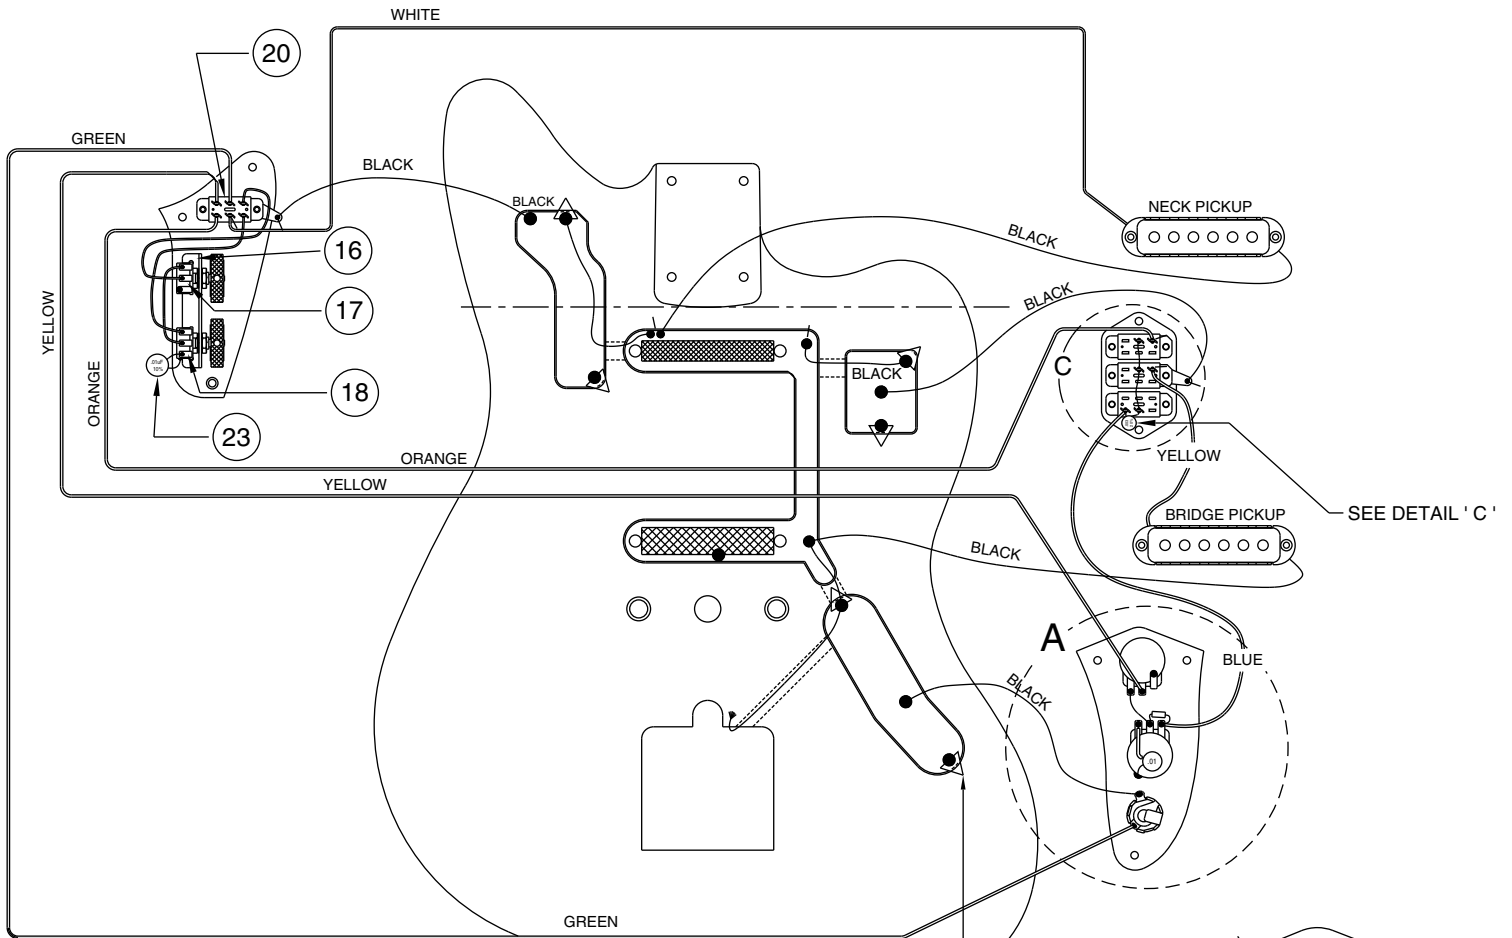

'62 AMERICAN VINTAGE JAGUAR 0100900

'62 AMERICAN VINTAGE JAGUAR 0100900

WIRING DIAGRAM

SOLDER GREEN WIRE FROM PRE-SET CONTROL SWITCH TO OUTPUT JACK

DETAIL 'C'
N.T.S.

DETAIL 'A'
N.T.S.

BRIDGE ASSEMBLY WITHOUT COVER