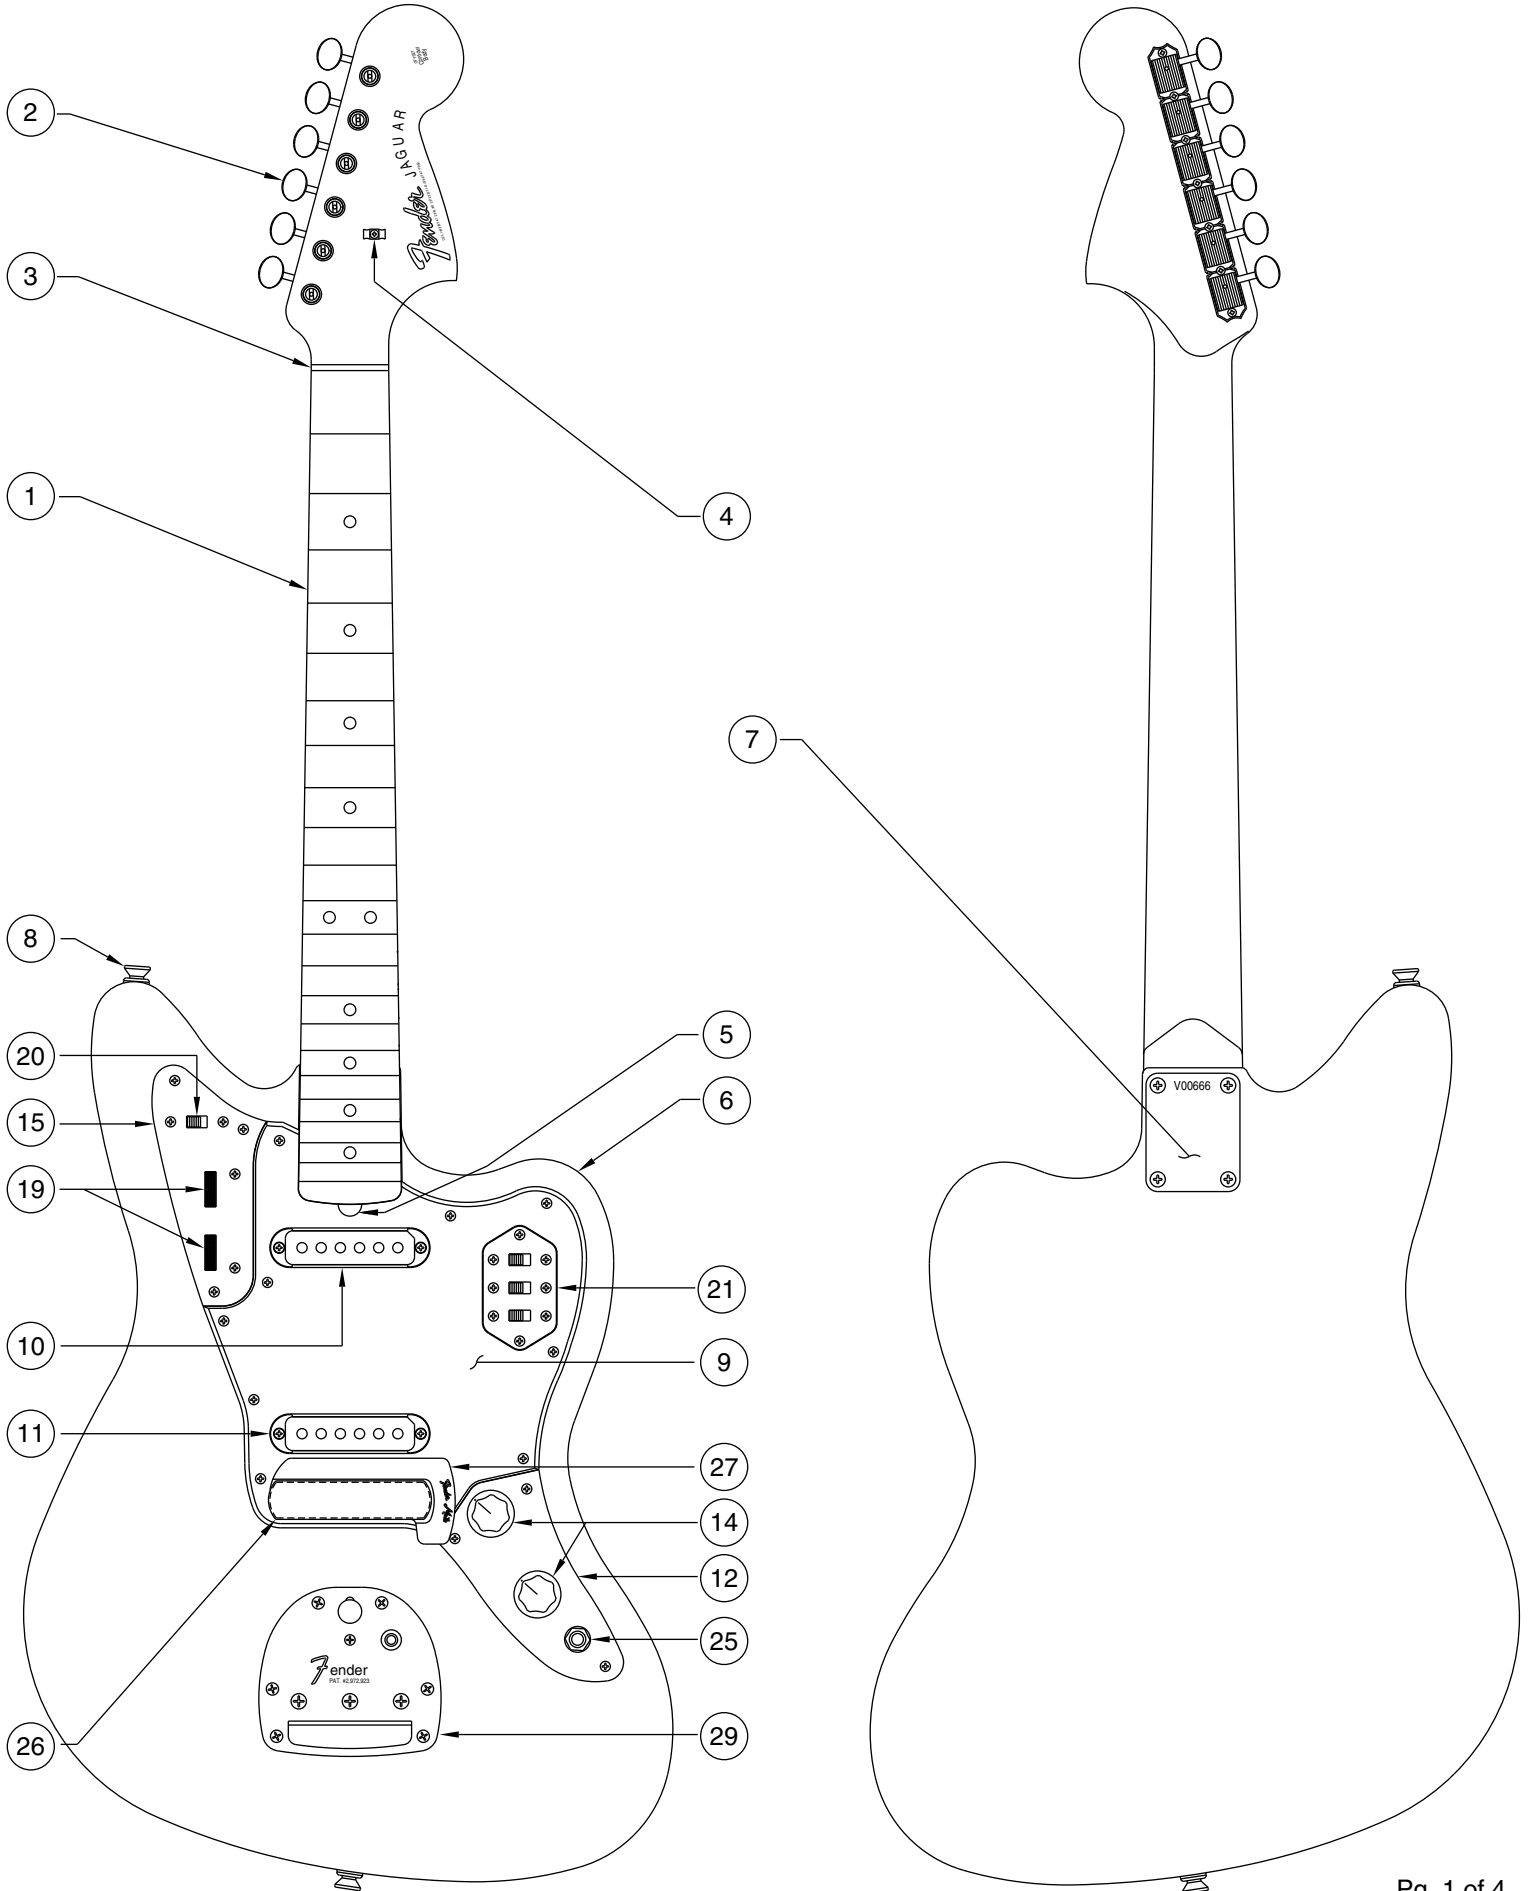

'62 AMERICAN VINTAGE JAGUAR 0100900

'62 AMERICAN VINTAGE JAGUAR 0100900

WIRING DIAGRAM

SOLDER GREEN WIRE FROM PRE-SET CONTROL SWITCH TO OUTPUT JACK

DETAIL 'C'
N.T.S.

DETAIL 'A'
N.T.S.

BRIDGE ASSEMBLY WITHOUT COVER

Body Part Number	
0054479500	3 Color Sunburst
0054479505	Olympic White
0054479506	Black
0054479509	Candy Apple Red
0054479540	Fiesta Red
0054479546	Sherwood Metallic

'62 AMERICAN VINTAGE JAGUAR 0100900