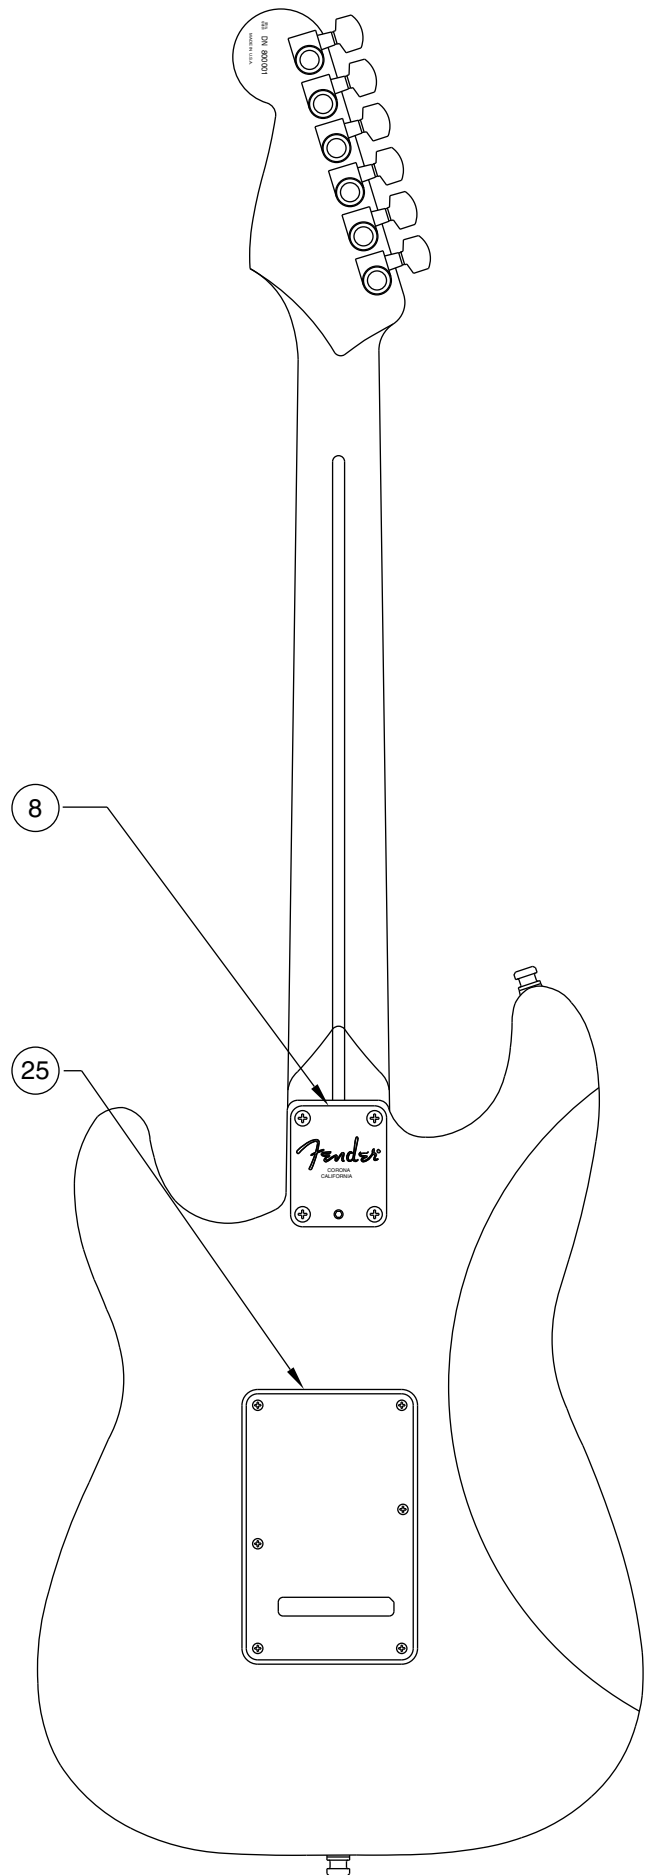

AMERICAN DELUXE STRATOCASTER 0101000/1002