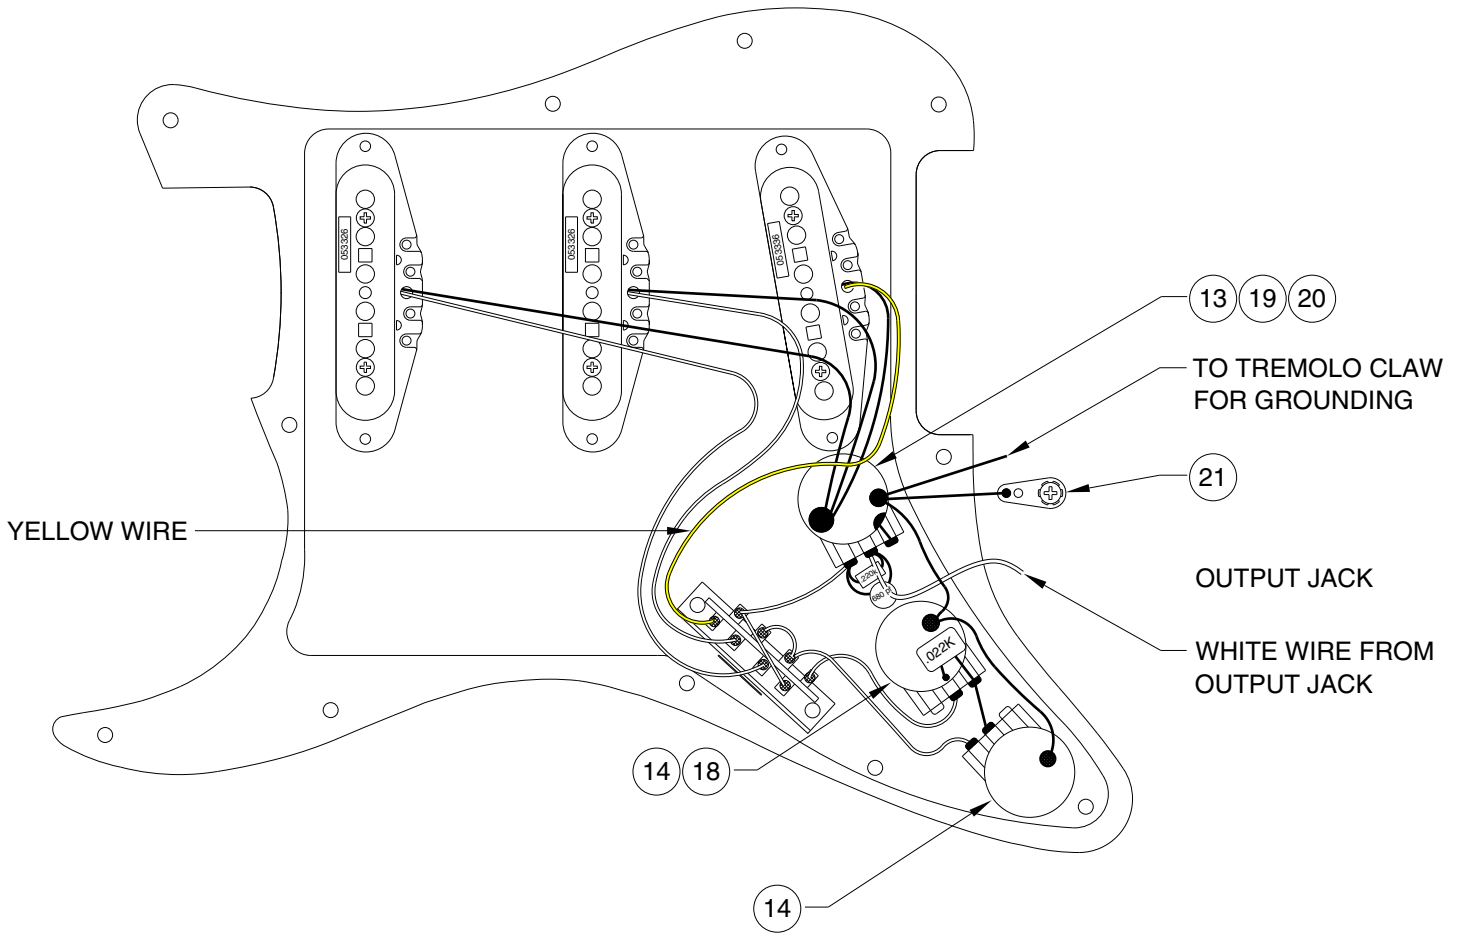

AMERICAN DELUXE STRATOCASTER 0101000/1002

PICKGUARD ASSEMBLY