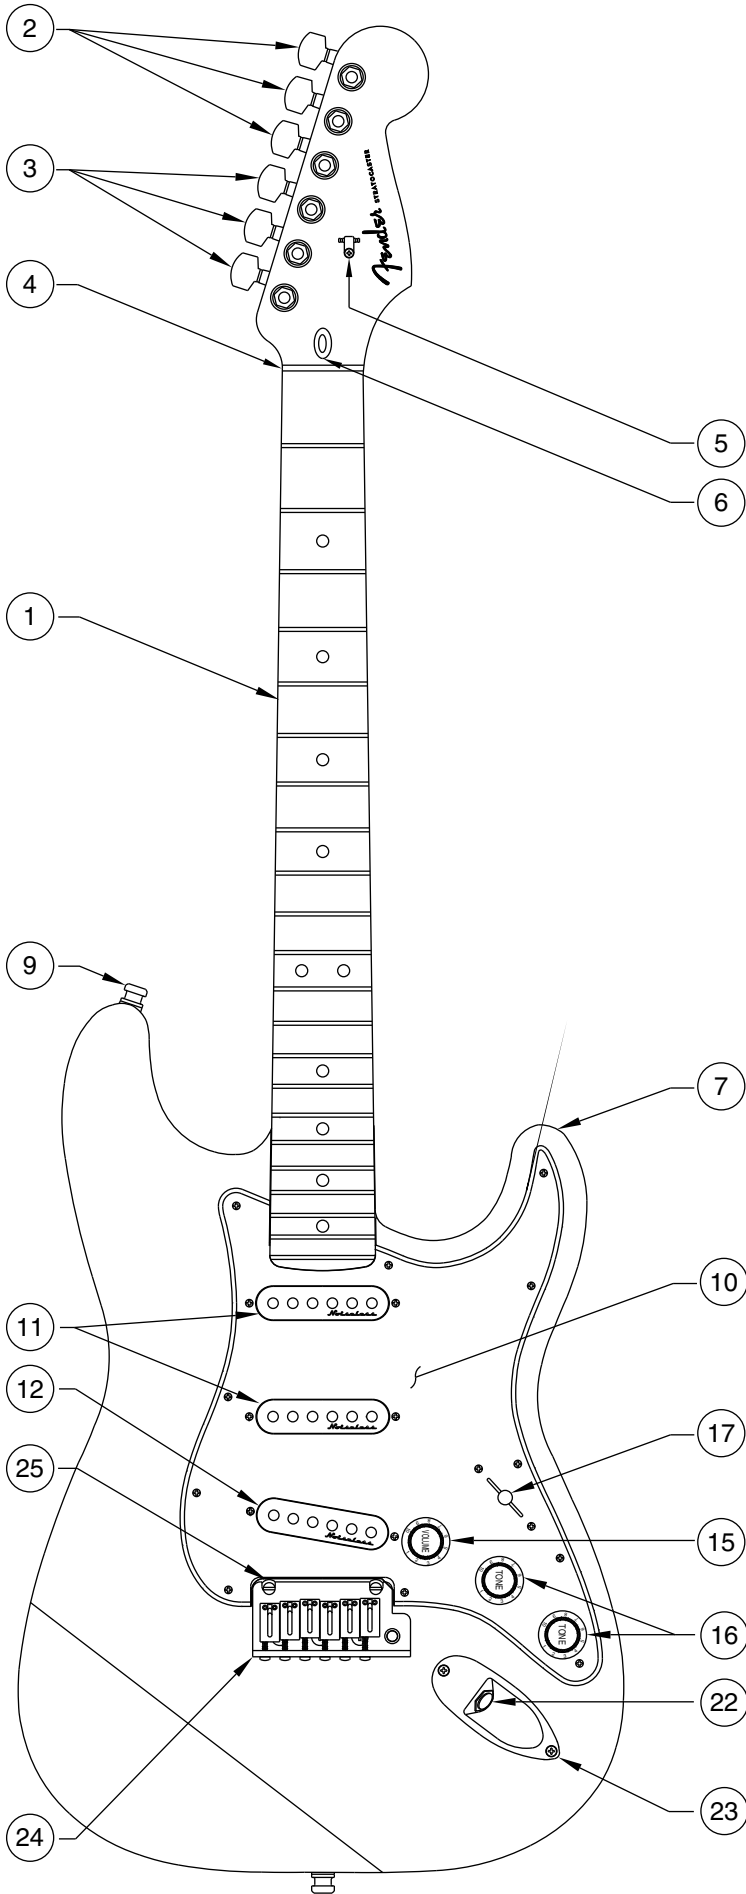

AMERICAN DELUXE STRATOCASTER 0101000/1002