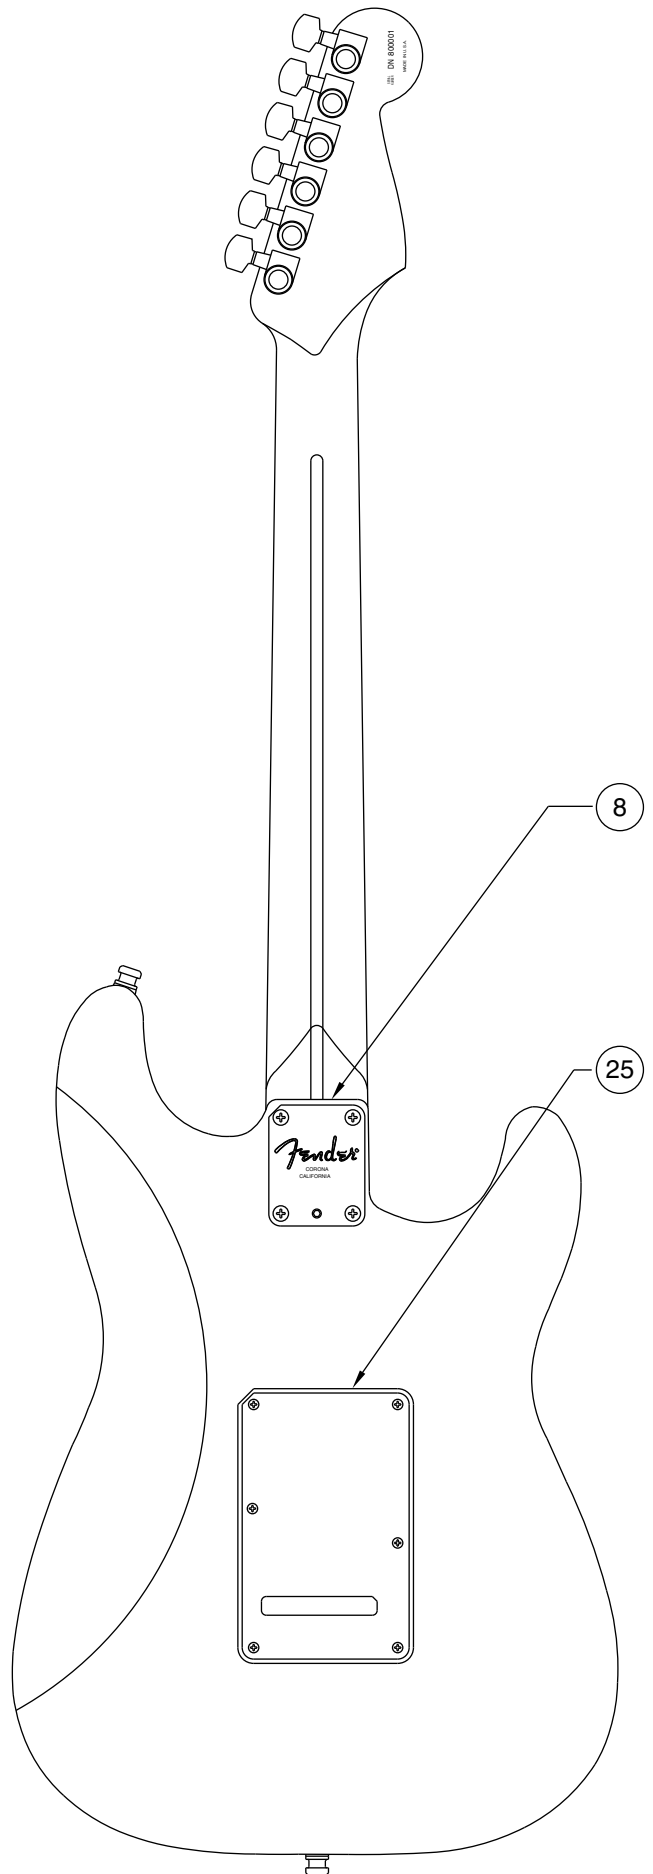

# AMERICAN DELUXE STRATOCASTER / LEFT HAND 0101020/1022

PICKGUARD ASSEMBLY

BRIDGE ASSEMBLY

Body Part Number	
0048702500	3 Color Sunburst
0048702506	Black
0048702538	Crimson Transparent
0055310501	White Blonde

SWITCH & CONTROL FUNCTION

5 WAY SWITCH POSITION					
					← 5 WAY SWITCH POSITION
T1	T1&T2	T2	T2	T2	← TONE CONTROL
					← NECK PICKUP
					← MIDDLE PICKUP
					← BRIDGE PICKUP
	← PICKUP IS ON				← PICKUP IS OFF