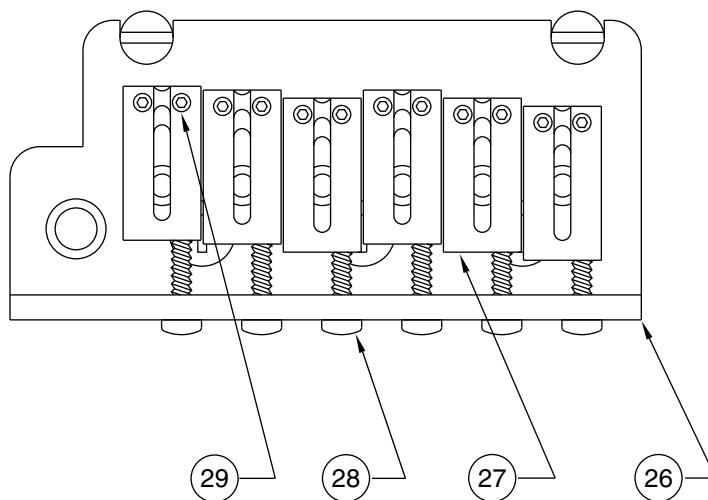

BRIDGE ASSEMBLY