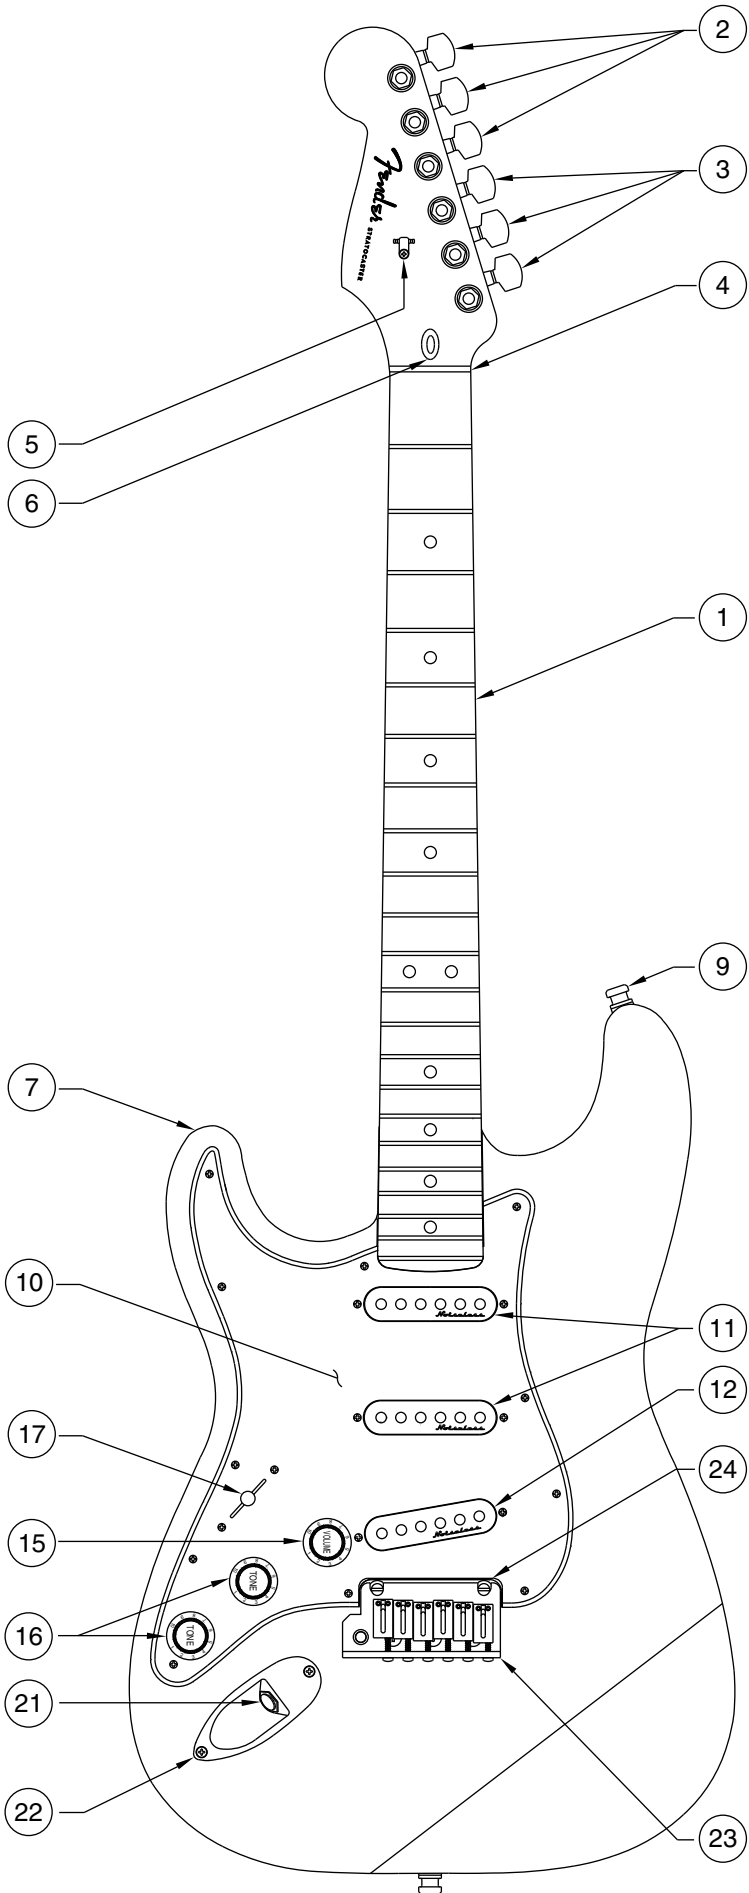

AMERICAN DELUXE STRATOCASTER / LEFT HAND 0101020/1022