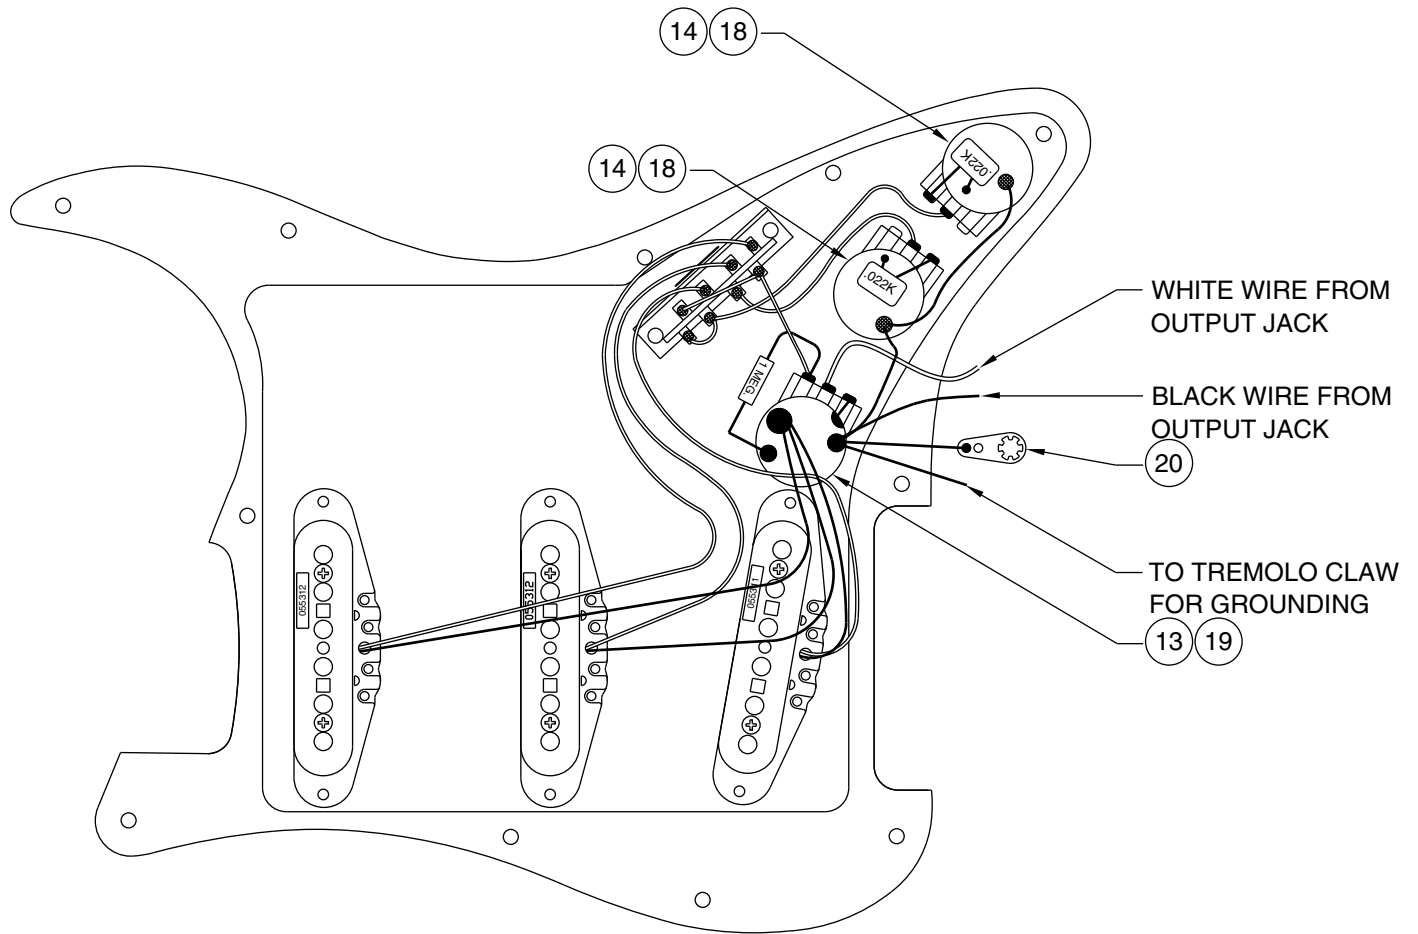

# AMERICAN DELUXE STRATOCASTER / LEFT HAND 0101020/1022

PICKGUARD ASSEMBLY

BRIDGE ASSEMBLY

Body Part Number	
0048702500	3 Color Sunburst
0048702506	Black
0048702538	Crimson Transparent
0055310501	White Blonde

SWITCH & CONTROL FUNCTION

5 WAY SWITCH POSITION					
					← 5 WAY SWITCH POSITION
T1	T1&T2	T2	T2	T2	← TONE CONTROL
					← NECK PICKUP
					← MIDDLE PICKUP
					← BRIDGE PICKUP
	← PICKUP IS ON				← PICKUP IS OFF