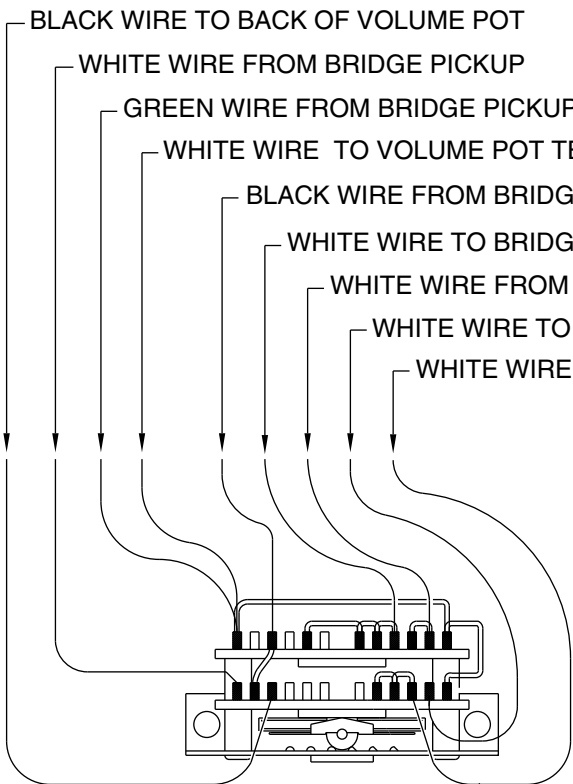

SWITCH WIRING DETAIL