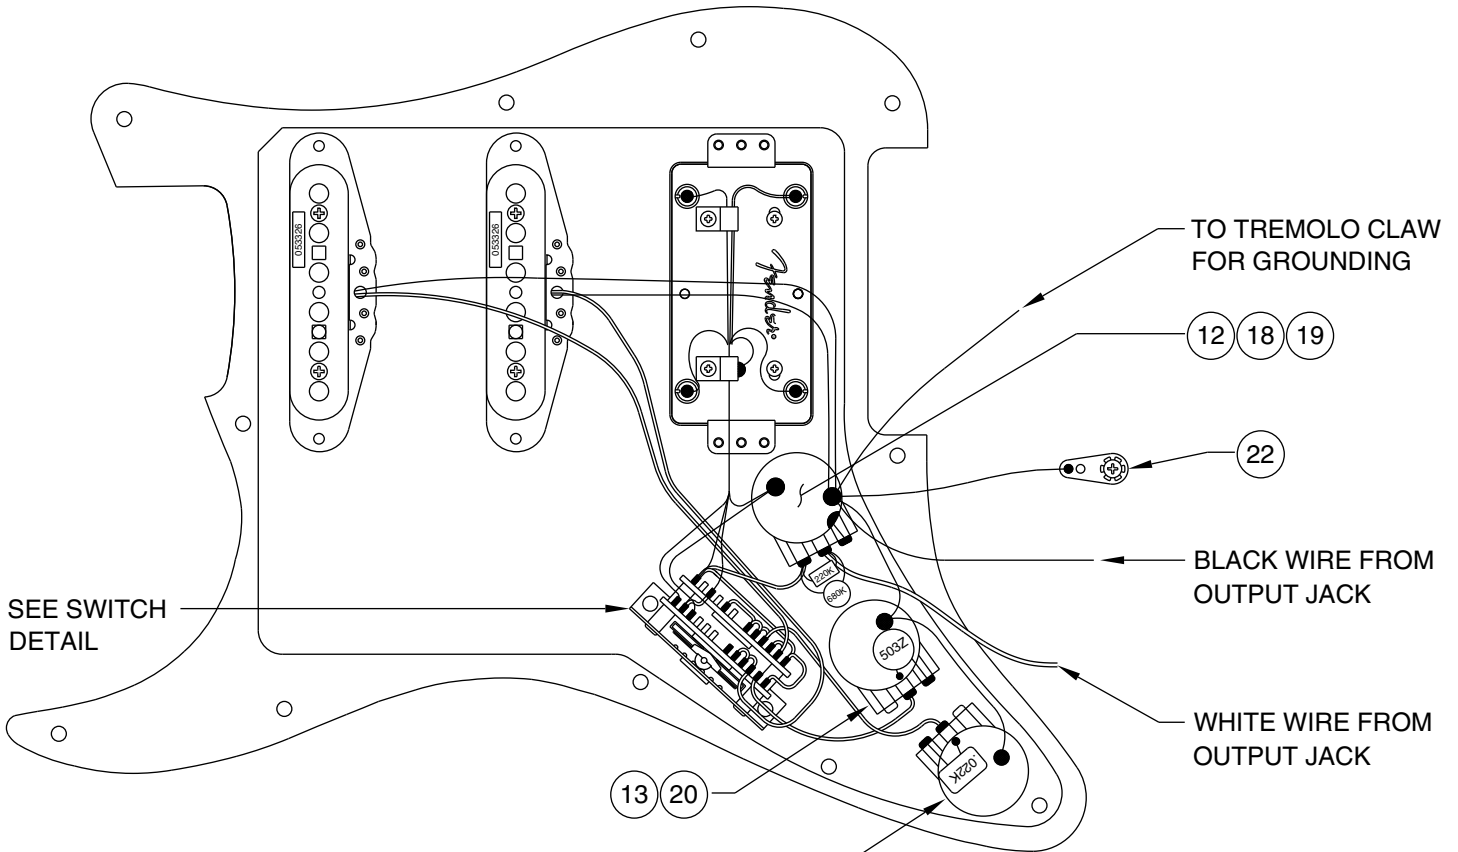

AMERICAN DELUXE FAT STRATOCASTER 0101100//1102

AMERICAN DELUXE FAT STRATOCASTER 0101100//1102

PICKGUARD ASSEMBLY

- BLACK WIRE TO BACK OF VOLUME POT
- WHITE WIRE FROM BRIDGE PICKUP
- GREEN WIRE FROM BRIDGE PICKUP
- WHITE WIRE TO VOLUME POT TERMINAL
- BLACK WIRE FROM BRIDGE PICKUP
- WHITE WIRE TO BRIDGE TONE POT
- WHITE WIRE FROM NECK PICKUP
- WHITE WIRE TO NECK/MIDDLE TONE POT
- WHITE WIRE FROM MIDDLE PICKUP

Body Part Number	
0054014500	3 Color Sunburst
0054014506	Black
0054014538	Crimson Transparent
0054015501	White Blonde
0054015521	Natural
0054015548	Teal Green Transparent

AMERICAN DELUXE FAT STRATOCASTER 0101100//1102

SWITCH & CONTROL FUNCTION

5 WAY SWITCH POSITION					
					← 5 WAY SWITCH POSITION
T1	T2	T2	T2	T2	← TONE CONTROL
					← NECK PICKUP
					← MIDDLE PICKUP
					← BRIDGE PICKUP (A)
					← BRIDGE PICKUP (B)
	← PICKUP IS ON				← PICKUP IS OFF