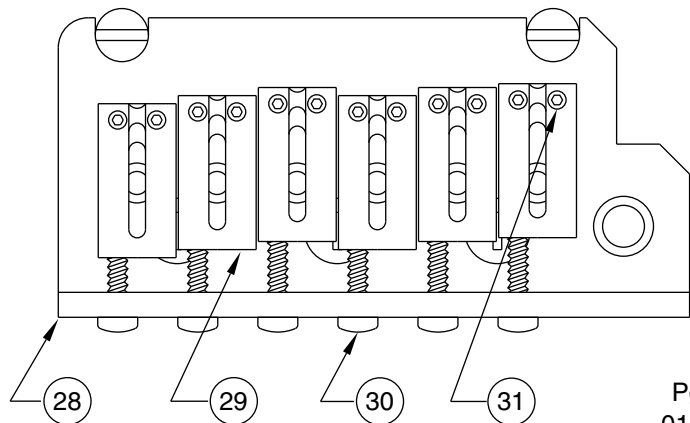

BRIDGE ASSEMBLY

SWITCH WIRING DETAIL

AMERICAN DELUXE FAT STRATOCASTER 0101100//1102

REF.#	P/N	DESCRIPTION	REF.#	P/N	DESCRIPTION
1	0054018000	Neck, American Deluxe Fat Stratocaster, R/W		0019656000	Mounting Screw
	0054019000	Neck, American Deluxe Fat Stratocaster, M/N		0010272100	Claw, Tremolo
2	0036447000	Tuning Key, (1) Set, Locking		0015636000	Mounting Screw
3	0036448000	Tuning Key, (1) Set, Locking,(4,5&6)	26	0028957000	Pivot Screw
4	0041615000	Roller Nut		0028958000	Insert
	0041613000	Shim, .005	27	0054029000	Back Plate, Tremolo, Aged
	0041612000	Shim, .010		0049683000	Back Plate, Tremolo, Shell
	0041611000	Mounting Screw		0021407000	Mounting Screw
5	0020810000	Truss Rod Adjustment Nut	28	0036527000	Bridge Plate
	0023811000	Truss Rod Adjusting Wrench	29	0036528000	Bridge Section, (6)
6	0054014xxx	Body, American Deluxe Stratocaster, Alder	30	0017031000	Intonation Screw, (6)
	0054015xxx	Body, American Deluxe Stratocaster, Solid Ash		0019395000	Intonation Spring, 5&6
7	0054038000	Neck Mounting Plate		0019394000	Intonation Spring, 1-4
	0021424000	Mounting Screw	31	0026779000	Height Adjustment Screw, 1&6
	0031571000	Tilt Adjustment Screw		0026780000	Height Adjustment Screw, 2-5
	0023811000	Tilt Adjusting Wrench		0018531000	Adjusting Wrench, Saddle Height
8	0021453000	Strap Button			
	0021422000	Mounting Screw			
	0019056000	Felt Washer, Black			
	0020491000	Felt Washer, White			
9	0054021000	Pickguard, Am. Deluxe Fat Strat., Mint Green			
	0054022000	Pickguard, Am. Deluxe Fat Strat., Brown Shell			
	0021407000	Mounting Screw			
10	0054122000	Pickup, Neck/Middle, Humbucker, Hot Rod			
	0048631000	Mounting Screw			
	0055172000	Tubing, Latex Cut			
11	0054036000	Pickup, Bridge, Noise Free, Am. Dlx. Fat Strat			
	0050166000	Mounting Screw			
	0050167000	Spring, Humbucker			
12	0056244000	Control, 500K, A-Taper			
	0016352000	Mounting Hex Nut			
	0022384000	Lock Washer, Intl			
13	0054032000	Control, 1 Meg, A-Taper, Split Shaft			
	0016352000	Mounting Hex Nut			
	0022384000	Lock Washer, Intl			
14	0054028000	Control, 1Meg, A-Taper, No Load			
	0016352000	Mounting Hex Nut			
	0022384000	Lock Washer, Intl			
15	0056145000	Knob, Volume, White			
16	0056144000	Knob, Tone, White, (2)			
17	0050610000	Switch, Lever 5-Position			
	0021417000	Mounting Screw			
	0053765000	Knob, White			
18	0011435002	Capacitor, .680pf			
19	0025059001	Resistor, 220K			
20	0015552000	Capacitor, .05uf			
21	0024832000	Capacitor, .022uf			
22	0012869000	Solder Lug			
	0015116000	Mounting Screw			
23	0021956000	Output Jack			
	0016352000	Mounting Hex Nut			
	0016436000	Lock Washer, Intl			
24	0010280090	Ferrule, Jack			
	0021407000	Mounting Screw			
25	0036449000	Bridge Assembly, Ultra Strat			
	0036534000	Arm, Tremolo			
	0018671000	Spring, Tremolo			
	0036530000	Block, Tremolo			