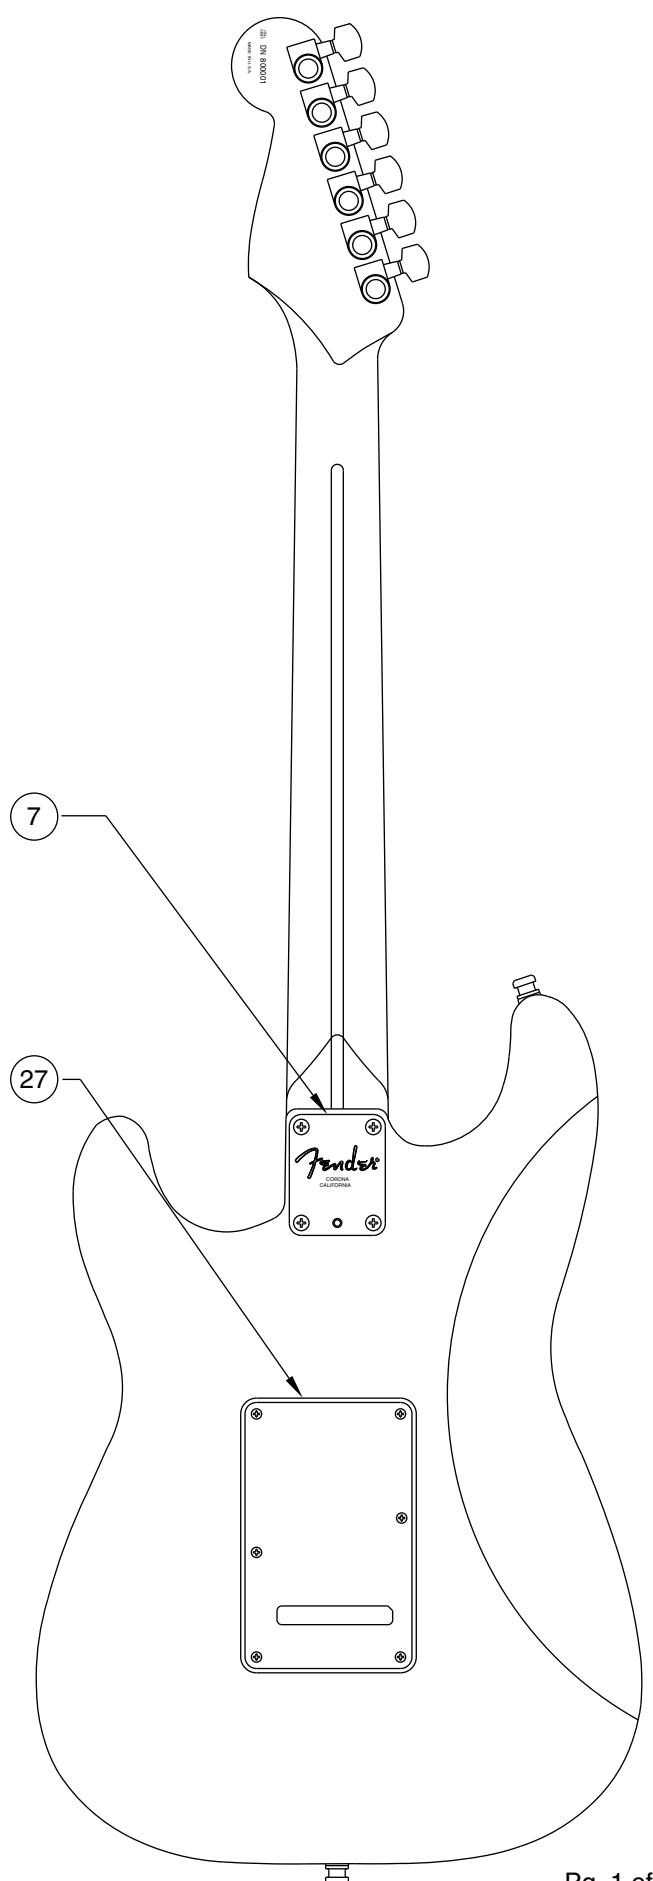

AMERICAN DELUXE FAT STRATOCASTER 0101100//1102

AMERICAN DELUXE FAT STRATOCASTER 0101100//1102

PICKGUARD ASSEMBLY

- BLACK WIRE TO BACK OF VOLUME POT
- WHITE WIRE FROM BRIDGE PICKUP
- GREEN WIRE FROM BRIDGE PICKUP
- WHITE WIRE TO VOLUME POT TERMINAL
- BLACK WIRE FROM BRIDGE PICKUP
- WHITE WIRE TO BRIDGE TONE POT
- WHITE WIRE FROM NECK PICKUP
- WHITE WIRE TO NECK/MIDDLE TONE POT
- WHITE WIRE FROM MIDDLE PICKUP

Body Part Number	
0054014500	3 Color Sunburst
0054014506	Black
0054014538	Crimson Transparent
0054015501	White Blonde
0054015521	Natural
0054015548	Teal Green Transparent

AMERICAN DELUXE FAT STRATOCASTER 0101100//1102