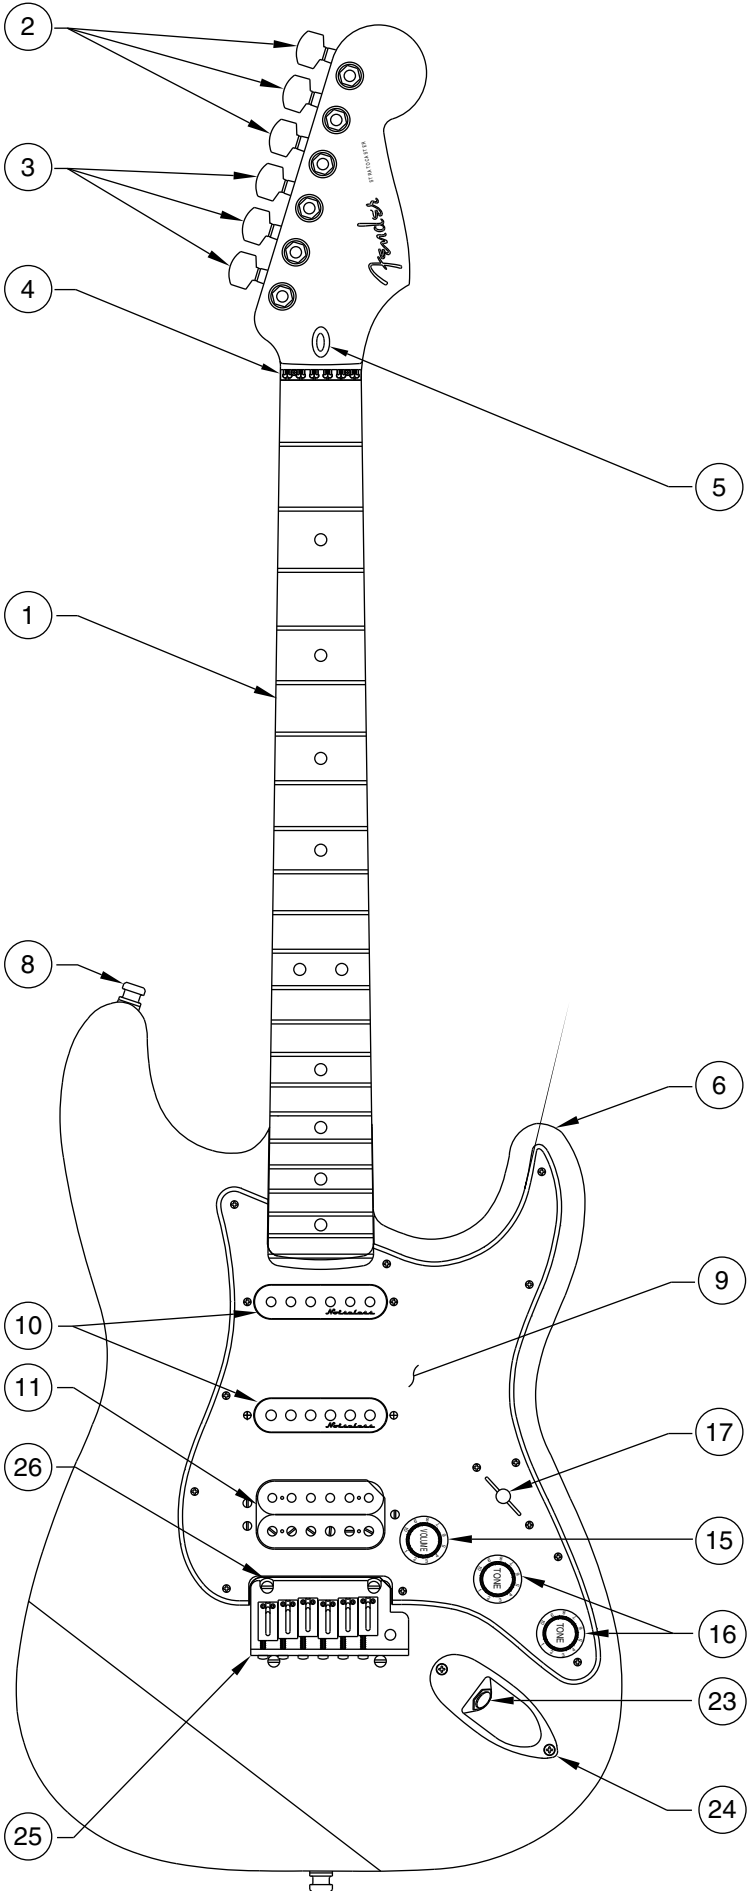

AMERICAN DELUXE FAT STRATOCASTER 0101100//1102

AMERICAN DELUXE FAT STRATOCASTER 0101100//1102

PICKGUARD ASSEMBLY

- BLACK WIRE TO BACK OF VOLUME POT
- WHITE WIRE FROM BRIDGE PICKUP
- GREEN WIRE FROM BRIDGE PICKUP
- WHITE WIRE TO VOLUME POT TERMINAL
- BLACK WIRE FROM BRIDGE PICKUP
- WHITE WIRE TO BRIDGE TONE POT
- WHITE WIRE FROM NECK PICKUP
- WHITE WIRE TO NECK/MIDDLE TONE POT
- WHITE WIRE FROM MIDDLE PICKUP

Body Part Number	
0054014500	3 Color Sunburst
0054014506	Black
0054014538	Crimson Transparent
0054015501	White Blonde
0054015521	Natural
0054015548	Teal Green Transparent

AMERICAN DELUXE FAT STRATOCASTER 0101100//1102

SWITCH & CONTROL FUNCTION

5 WAY SWITCH POSITION					
					← 5 WAY SWITCH POSITION
T1	T2	T2	T2	T2	← TONE CONTROL
					← NECK PICKUP
					← MIDDLE PICKUP
					← BRIDGE PICKUP (A)
					← BRIDGE PICKUP (B)
	← PICKUP IS ON				← PICKUP IS OFF