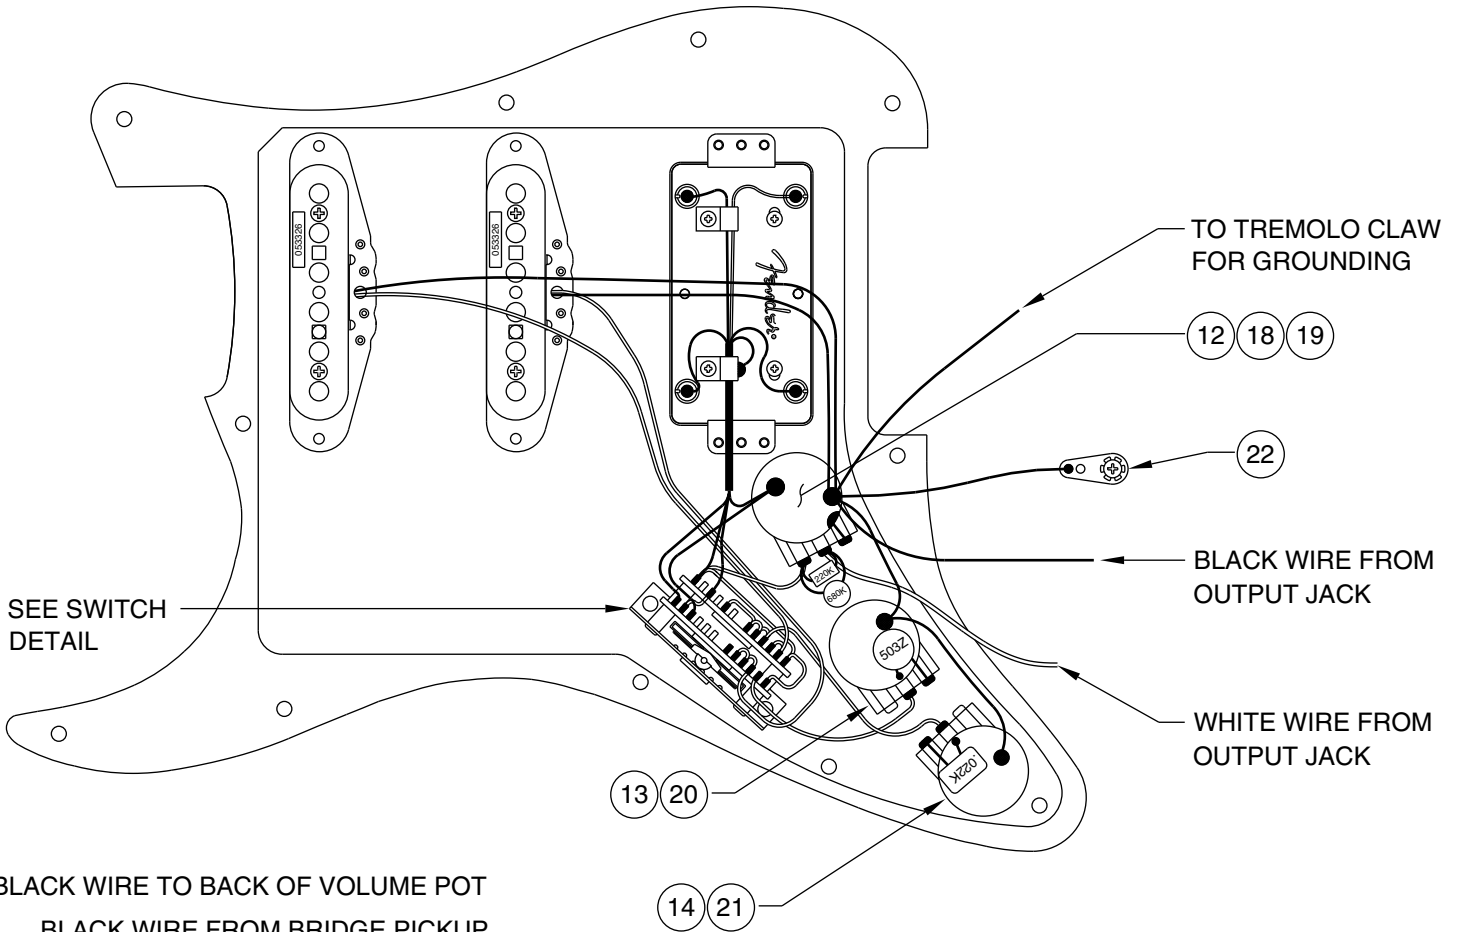

PICKGUARD ASSEMBLY