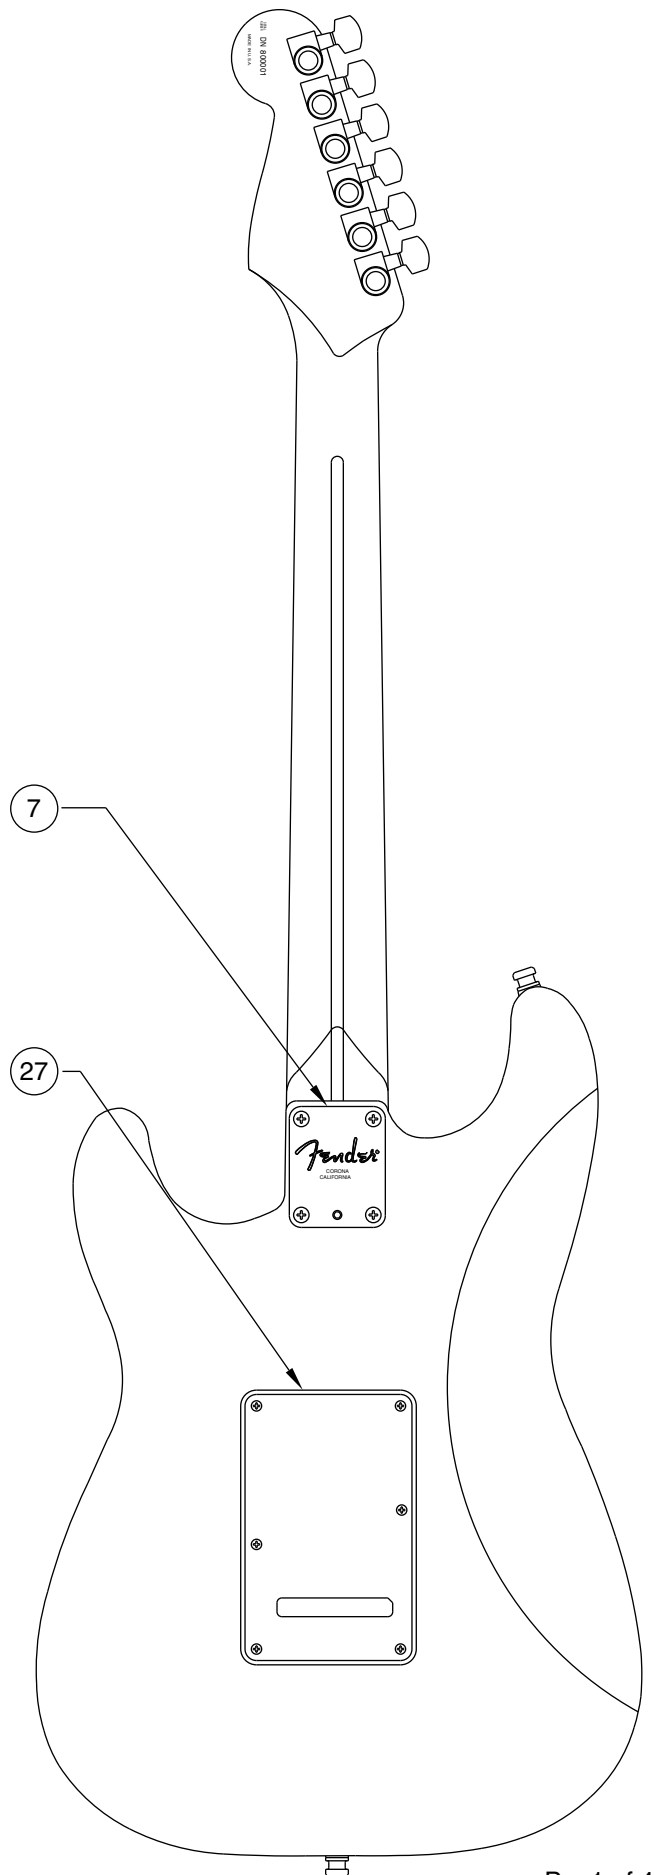

# AMERICAN DELUXE FAT STRATOCASTER 0101100 / 1102

PICKGUARD ASSEMBLY

BRIDGE ASSEMBLY

SWITCH WIRING DETAIL

Body Part Number	
0054014500	3 Color Sunburst
0054014506	Black
0054014538	Crimson Transparent
0054015501	White Blonde
0054015521	Natural
0054015548	Teal Green Transparent

SWITCH & CONTROL FUNCTION

5 WAY SWITCH POSITION					
					← 5 WAY SWITCH POSITION
T1	T2	T2	T2	T2	← TONE CONTROL
					← NECK PICKUP
					← MIDDLE PICKUP
					← BRIDGE PICKUP (A)
					← BRIDGE PICKUP (B)
	← PICKUP IS ON				← PICKUP IS OFF