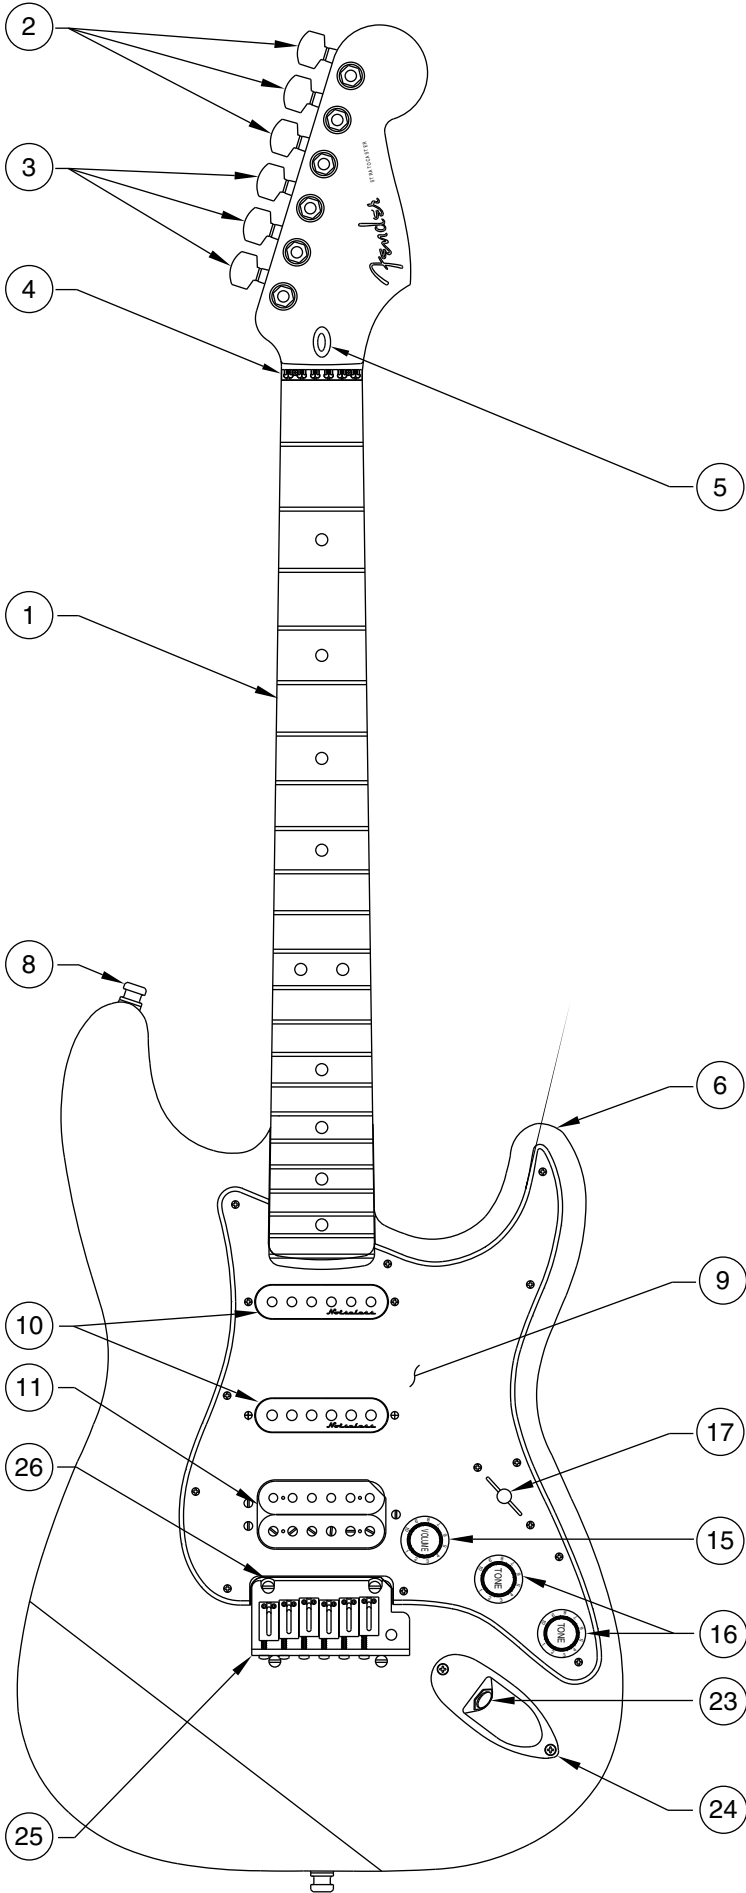

# AMERICAN DELUXE FAT STRATOCASTER 0101100 / 1102

PICKGUARD ASSEMBLY

BRIDGE ASSEMBLY

SWITCH WIRING DETAIL

Body Part Number	
0054014500	3 Color Sunburst
0054014506	Black
0054014538	Crimson Transparent
0054015501	White Blonde
0054015521	Natural
0054015548	Teal Green Transparent

SWITCH & CONTROL FUNCTION

5 WAY SWITCH POSITION					
					← 5 WAY SWITCH POSITION
T1	T2	T2	T2	T2	← TONE CONTROL
					← NECK PICKUP
					← MIDDLE PICKUP
					← BRIDGE PICKUP (A)
					← BRIDGE PICKUP (B)
	← PICKUP IS ON				← PICKUP IS OFF