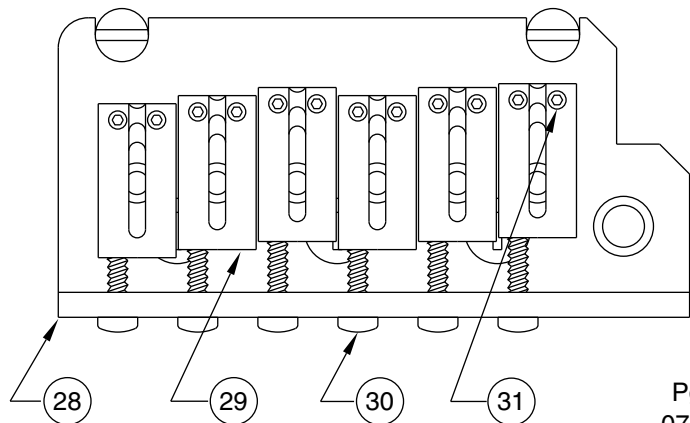

BRIDGE ASSEMBLY