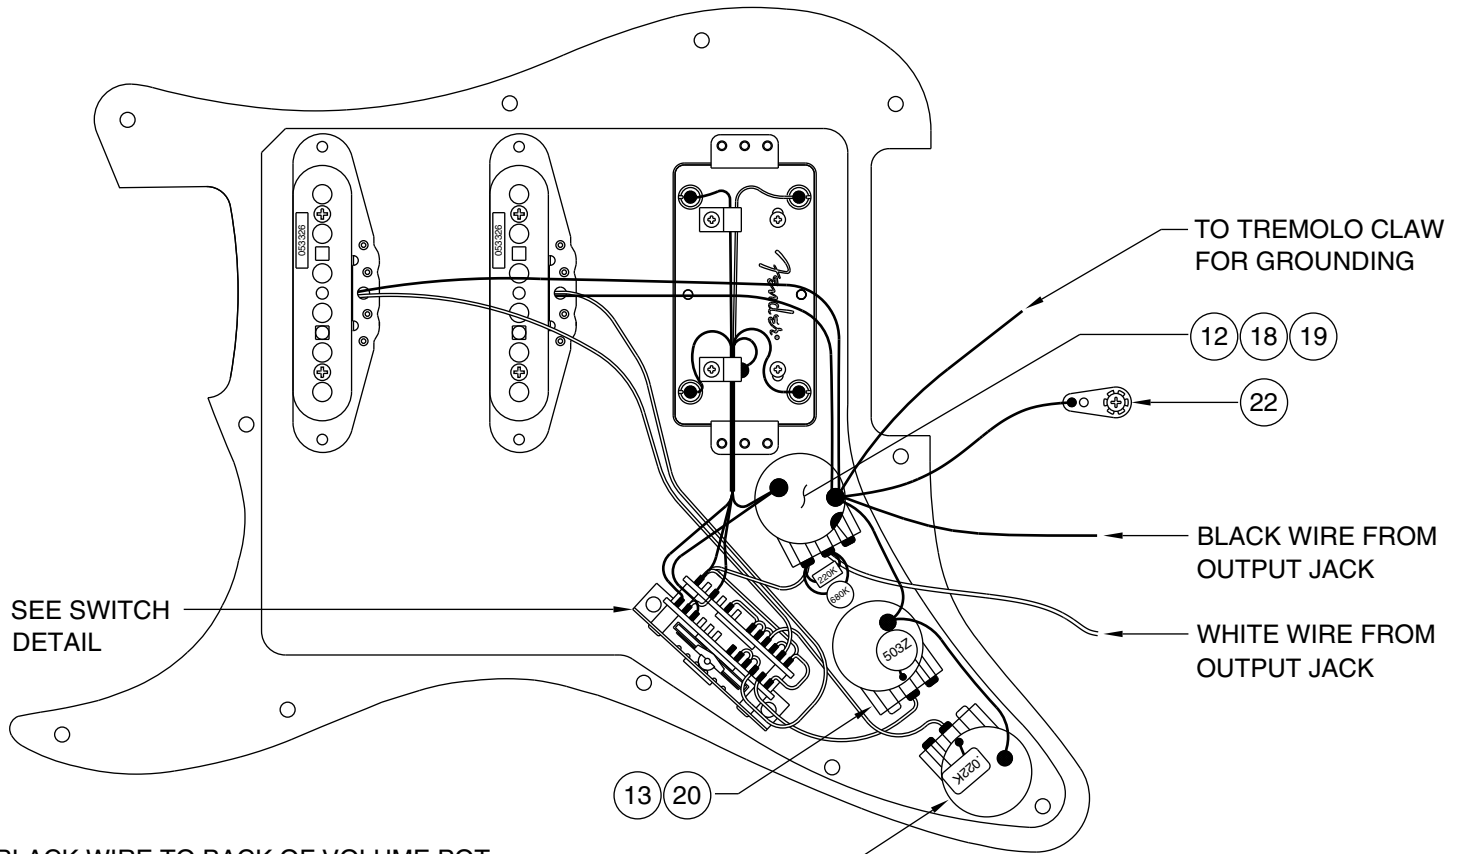

PICKGUARD ASSEMBLY

SWITCH WIRING DETAIL