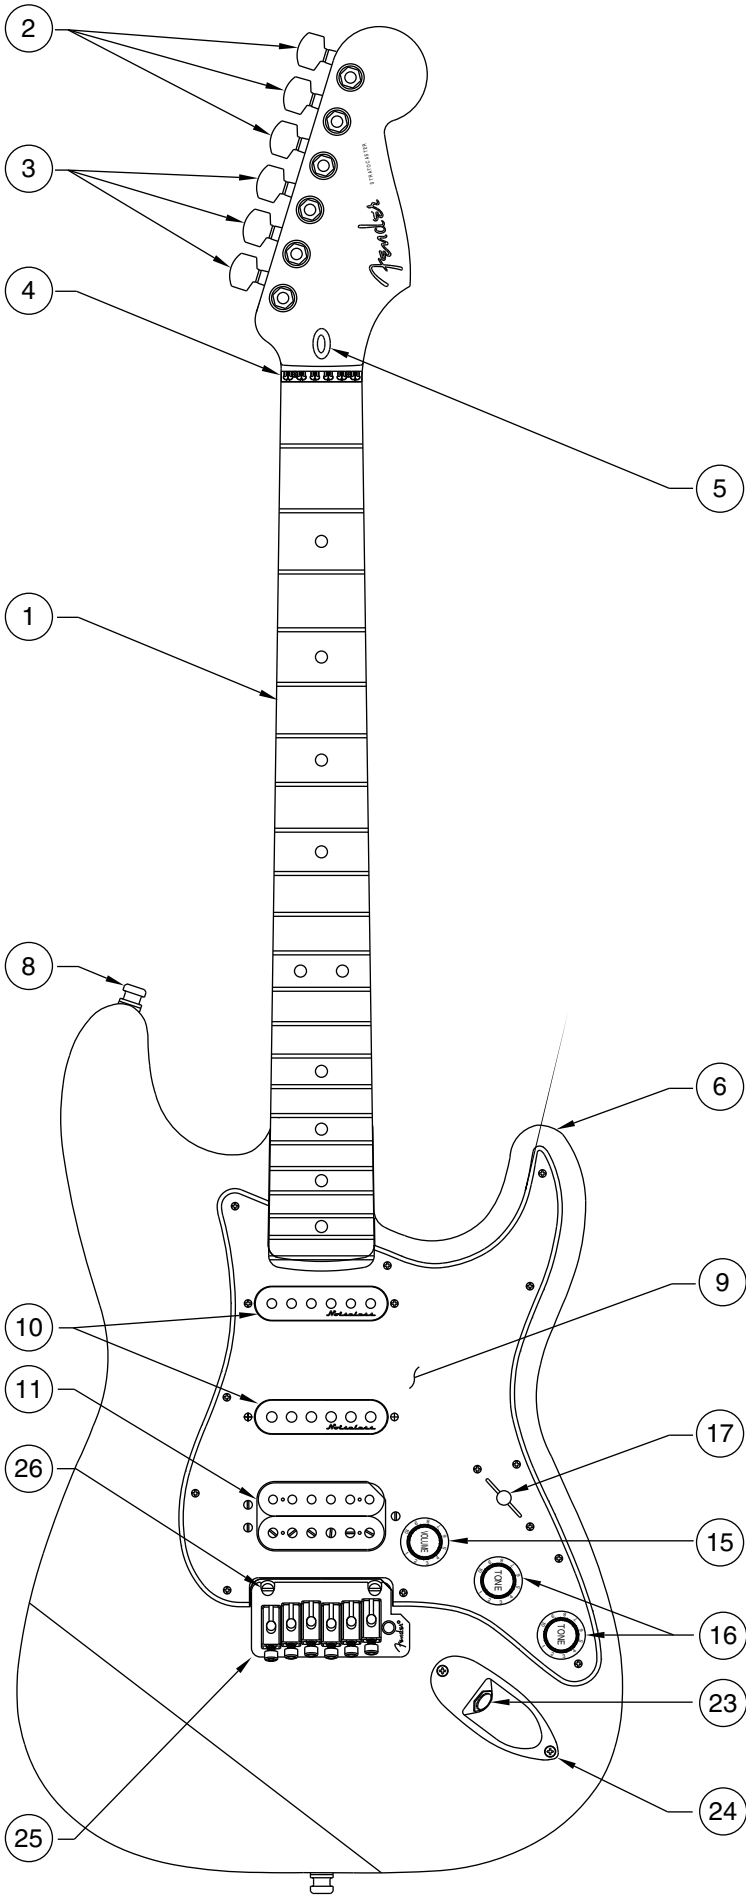

AMERICAN DELUXE FAT STRATOCASTER LOCKING - 0101190 / 1192