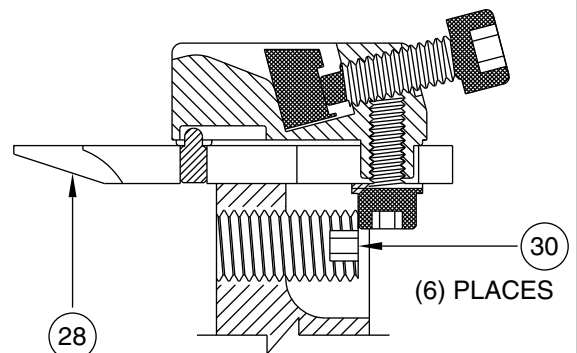

AMERICAN DELUXE FAT STRATOCASTER LOCKING - 0101190 / 1192

PICKGUARD ASSEMBLY

SWITCH WIRING DETAIL

BRIDGE ASSEMBLY SECTION VIEW

BRIDGE ASSEMBLY

AMERICAN DELUXE FAT STRATOCASTER LOCKING - 0101190 / 1192

REF.#	P/N	DESCRIPTION	REF.#	P/N	DESCRIPTION
1	0054018000	Neck, American Deluxe Fat Stratocaster, R/W		0041602000	Mounting Screw
	0054019000	Neck, American Deluxe Fat Stratocaster, M/N		0010272100	Claw, Tremolo
2	0036447000	Tuning Key, (1) Set, Locking		0015636000	Mounting Screw
3	0036448000	Tuning Key, (1) Set, Locking	26	0028957000	Pivot Screw
4	0041615000	Roller Nut		0028958000	Insert
	0041613000	Shim, .005	27	0054030000	Back Plate, Tremolo, Mint Green
	0041612000	Shim, .010		0054031000	Back Plate, Tremolo, Shell
	0041611000	Mounting Screw		0021407000	Mounting Screw
5	0020810000	Truss Rod Adjustment Nut	28	0040867000	Bridge Plate, Deluxe Locking
	0023811000	Truss Rod Adjusting Wrench	29	0040869000	Bridge Section, Short
6	0054014xxx	Body, American Deluxe Stratocaster, Alder		0040870000	Bridge Section, Mid
	0054015xxx	Body, American Deluxe Stratocaster, Solid Ash		0040871000	Bridge Section, Tall
7	0054038000	Neck Mounting Plate	30	0041601000	Set Screw, (6)
	0021424000	Mounting Screw		0018622000	Adjusting Wrench, Bridge Section
	0031571000	Tilt Adjustment Screw			
	0023811000	Tilt Adjusting Wrench			
8	0021453000	Strap Button			
	0021422000	Mounting Screw			
	0019056000	Felt Washer, Black			
	0020491000	Felt Washer, White			
9	0054021000	Pickguard, Am. Deluxe Fat Strat., Mint Green			
	0054022000	Pickguard, Am. Deluxe Fat Strat., Brown Shell			
	0021407000	Mounting Screw			
10	0054122000	Pickup, Neck/Middle, Humbucker, Hot Rod			
	0048631000	Mounting Screw			
	0055172000	Tubing, Latex Cut			
11	0054036000	Pickup, Bridge, Noise Free, Am. Dlx. Fat Strat			
	0050166000	Mounting Screw			
	0050167000	Spring, Humbucker			
12	0056244000	Control, 500K, A-Taper			
	0016352000	Mounting Hex Nut			
	0022384000	Lock Washer, Intl			
13	0054032000	Control, 1 Meg, A-Taper, Split Shaft			
	0016352000	Mounting Hex Nut			
	0022384000	LockWasher, Intl			
14	0054028000	Control, 1Meg, A-Taper, No Load			
	0016352000	Mounting Hex Nut			
	0022384000	Lock Washer, Intl			
15	0056145000	Knob, Volume, Aged White			
16	0056144000	Knob, Tone, Aged White, (2)			
17	0050610000	Switch, Lever 5-Position			
	0021417000	Mounting Screw			
	0053765000	Knob, White			
18	0011435002	Capacitor, .680pf			
19	0025059001	Resistor, 220K			
20	0015552000	Capacitor, .05uf			
21	0024832000	Capacitor, .022uf			
22	0012869000	Solder Lug			
	0015116000	Mounting Screw			
23	0021956000	Output Jack			
	0016352000	Mounting Hex Nut			
	0016436000	Lock Washer, Intl			
24	0010280090	Ferrule, Jack			
	0021407000	Mounting Screw			
25	0040866000	Bridge Assembly, Deluxe Locking			
	0041603000	Arm, Tremolo			
	0018671000	Spring, Tremolo			
	0040868000	Block, Tremolo			