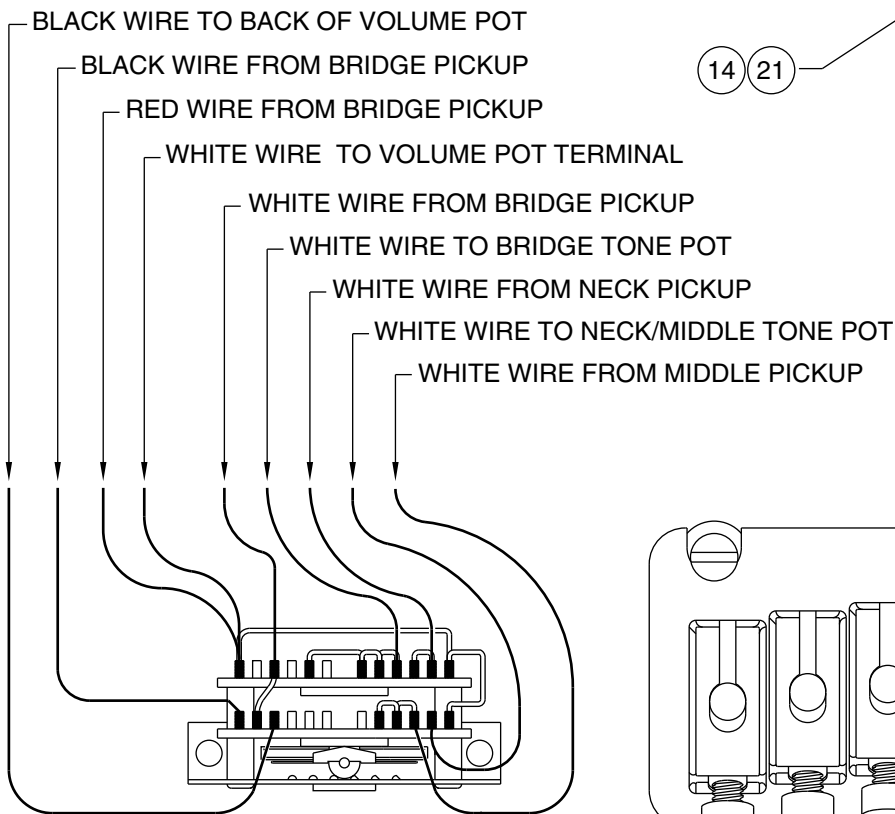

PICKGUARD ASSEMBLY

SWITCH WIRING DETAIL