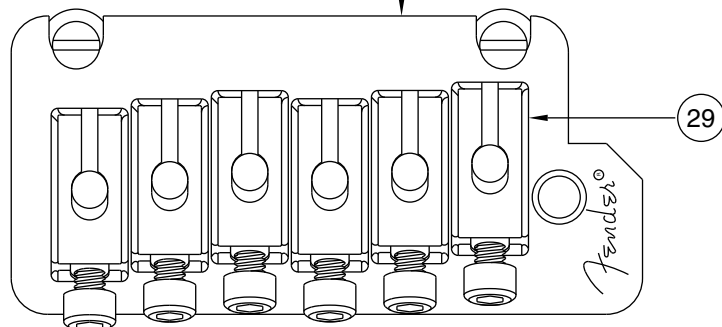

AMERICAN DELUXE FAT STRATOCASTER LOCKING - 0101190 / 1192

PICKGUARD ASSEMBLY

SWITCH WIRING DETAIL

BRIDGE ASSEMBLY SECTION VIEW

BRIDGE ASSEMBLY

AMERICAN DELUXE FAT STRATOCASTER LOCKING - 0101190 / 1192

REF.#	P/N	DESCRIPTION	REF.#	P/N	DESCRIPTION
1	0054018000	Neck, American Deluxe Fat Stratocaster, R/W		0041602000	Mounting Screw
	0054019000	Neck, American Deluxe Fat Stratocaster, M/N		0010272100	Claw, Tremolo
2	0036447000	Tuning Key, (1) Set, Locking		0015636000	Mounting Screw
3	0036448000	Tuning Key, (1) Set, Locking	26	0028957000	Pivot Screw
4	0041615000	Roller Nut		0028958000	Insert
	0041613000	Shim, .005	27	0054030000	Back Plate, Tremolo, Mint Green
	0041612000	Shim, .010		0054031000	Back Plate, Tremolo, Shell
	0041611000	Mounting Screw		0021407000	Mounting Screw
5	0020810000	Truss Rod Adjustment Nut	28	0040867000	Bridge Plate, Deluxe Locking
	0023811000	Truss Rod Adjusting Wrench	29	0040869000	Bridge Section, Short
6	0054014xxx	Body, American Deluxe Stratocaster, Alder		0040870000	Bridge Section, Mid
	0054015xxx	Body, American Deluxe Stratocaster, Solid Ash		0040871000	Bridge Section, Tall
7	0054038000	Neck Mounting Plate	30	0041601000	Set Screw, (6)
	0021424000	Mounting Screw		0018622000	Adjusting Wrench, Bridge Section
	0031571000	Tilt Adjustment Screw			
	0023811000	Tilt Adjusting Wrench			
8	0021453000	Strap Button			
	0021422000	Mounting Screw			
	0019056000	Felt Washer, Black			
	0020491000	Felt Washer, White			
9	0054021000	Pickguard, Am. Deluxe Fat Strat., Mint Green			
	0054022000	Pickguard, Am. Deluxe Fat Strat., Brown Shell			
	0021407000	Mounting Screw			
10	0054122000	Pickup, Neck/Middle, Humbucker, Hot Rod			
	0048631000	Mounting Screw			
	0055172000	Tubing, Latex Cut			
11	0054036000	Pickup, Bridge, Noise Free, Am. Dlx. Fat Strat			
	0050166000	Mounting Screw			
	0050167000	Spring, Humbucker			
12	0056244000	Control, 500K, A-Taper			
	0016352000	Mounting Hex Nut			
	0022384000	Lock Washer, Intl			
13	0054032000	Control, 1 Meg, A-Taper, Split Shaft			
	0016352000	Mounting Hex Nut			
	0022384000	LockWasher, Intl			
14	0054028000	Control, 1Meg, A-Taper, No Load			
	0016352000	Mounting Hex Nut			
	0022384000	Lock Washer, Intl			
15	0056145000	Knob, Volume, Aged White			
16	0056144000	Knob, Tone, Aged White, (2)			
17	0050610000	Switch, Lever 5-Position			
	0021417000	Mounting Screw			
	0053765000	Knob, White			
18	0011435002	Capacitor, .680pf			
19	0025059001	Resistor, 220K			
20	0015552000	Capacitor, .05uf			
21	0024832000	Capacitor, .022uf			
22	0012869000	Solder Lug			
	0015116000	Mounting Screw			
23	0021956000	Output Jack			
	0016352000	Mounting Hex Nut			
	0016436000	Lock Washer, Intl			
24	0010280090	Ferrule, Jack			
	0021407000	Mounting Screw			
25	0040866000	Bridge Assembly, Deluxe Locking			
	0041603000	Arm, Tremolo			
	0018671000	Spring, Tremolo			
	0040868000	Block, Tremolo			