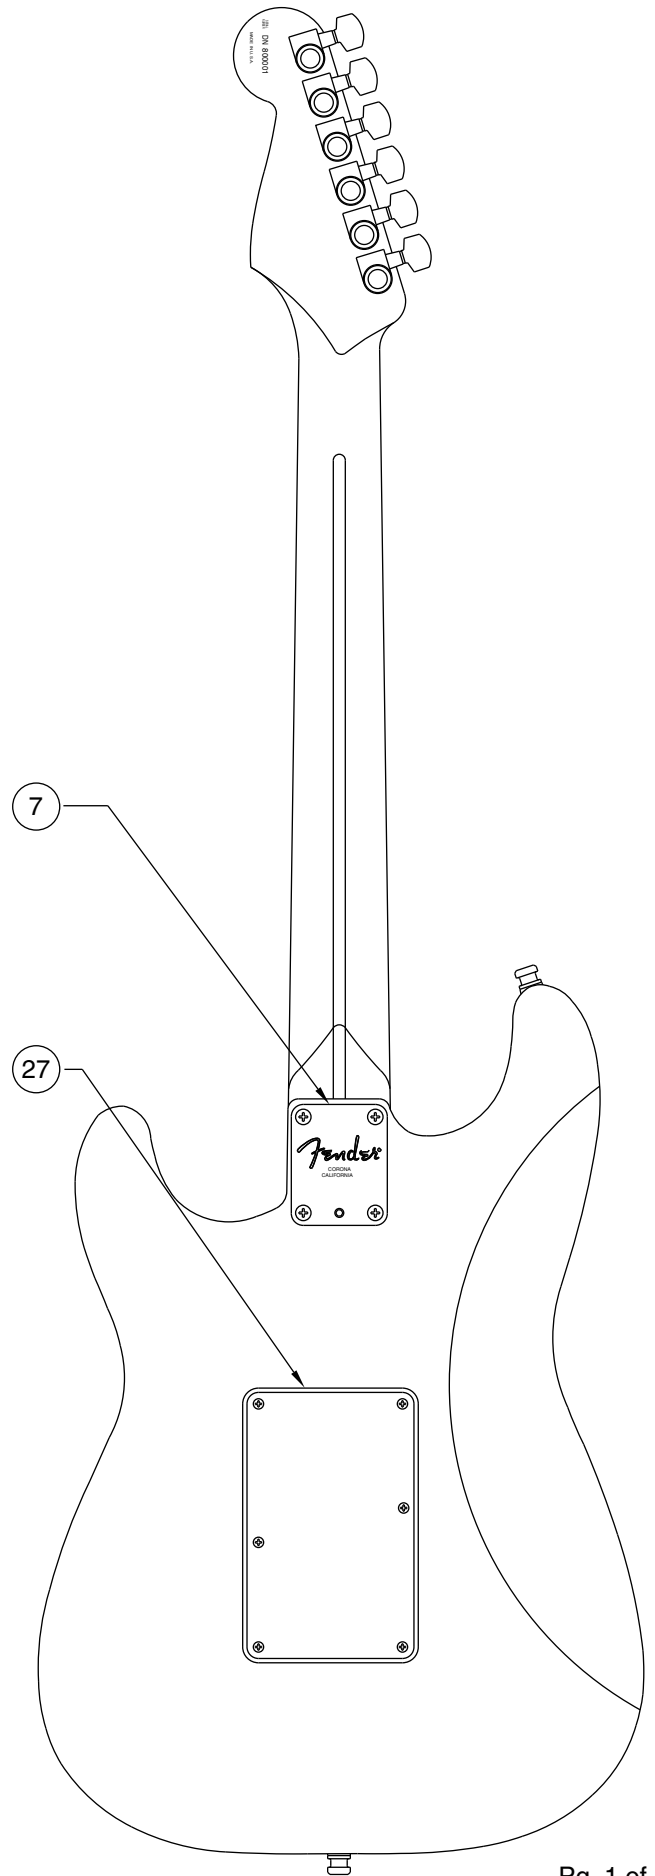

AMERICAN DELUXE FAT STRATOCASTER LOCKING - 0101190 / 1192

PICKGUARD ASSEMBLY

SWITCH WIRING DETAIL

BRIDGE ASSEMBLY SECTION VIEW

BRIDGE ASSEMBLY

AMERICAN DELUXE FAT STRATOCASTER LOCKING - 0101190 / 1192

REF.#	P/N	DESCRIPTION	REF.#	P/N	DESCRIPTION
1	0054018000	Neck, American Deluxe Fat Stratocaster, R/W		0041602000	Mounting Screw
	0054019000	Neck, American Deluxe Fat Stratocaster, M/N		0010272100	Claw, Tremolo
2	0036447000	Tuning Key, (1) Set, Locking		0015636000	Mounting Screw
3	0036448000	Tuning Key, (1) Set, Locking	26	0028957000	Pivot Screw
4	0041615000	Roller Nut		0028958000	Insert
	0041613000	Shim, .005	27	0054030000	Back Plate, Tremolo, Mint Green
	0041612000	Shim, .010		0054031000	Back Plate, Tremolo, Shell
	0041611000	Mounting Screw		0021407000	Mounting Screw
5	0020810000	Truss Rod Adjustment Nut	28	0040867000	Bridge Plate, Deluxe Locking
	0023811000	Truss Rod Adjusting Wrench	29	0040869000	Bridge Section, Short
6	0054014xxx	Body, American Deluxe Stratocaster, Alder		0040870000	Bridge Section, Mid
	0054015xxx	Body, American Deluxe Stratocaster, Solid Ash		0040871000	Bridge Section, Tall
7	0054038000	Neck Mounting Plate	30	0041601000	Set Screw, (6)
	0021424000	Mounting Screw		0018622000	Adjusting Wrench, Bridge Section
	0031571000	Tilt Adjustment Screw			
	0023811000	Tilt Adjusting Wrench			
8	0021453000	Strap Button			
	0021422000	Mounting Screw			
	0019056000	Felt Washer, Black			
	0020491000	Felt Washer, White			
9	0054021000	Pickguard, Am. Deluxe Fat Strat., Mint Green			
	0054022000	Pickguard, Am. Deluxe Fat Strat., Brown Shell			
	0021407000	Mounting Screw			
10	0054122000	Pickup, Neck/Middle, Humbucker, Hot Rod			
	0048631000	Mounting Screw			
	0055172000	Tubing, Latex Cut			
11	0054036000	Pickup, Bridge, Noise Free, Am. Dlx. Fat Strat			
	0050166000	Mounting Screw			
	0050167000	Spring, Humbucker			
12	0056244000	Control, 500K, A-Taper			
	0016352000	Mounting Hex Nut			
	0022384000	Lock Washer, Intl			
13	0054032000	Control, 1 Meg, A-Taper, Split Shaft			
	0016352000	Mounting Hex Nut			
	0022384000	LockWasher, Intl			
14	0054028000	Control, 1Meg, A-Taper, No Load			
	0016352000	Mounting Hex Nut			
	0022384000	Lock Washer, Intl			
15	0056145000	Knob, Volume, Aged White			
16	0056144000	Knob, Tone, Aged White, (2)			
17	0050610000	Switch, Lever 5-Position			
	0021417000	Mounting Screw			
	0053765000	Knob, White			
18	0011435002	Capacitor, .680pf			
19	0025059001	Resistor, 220K			
20	0015552000	Capacitor, .05uf			
21	0024832000	Capacitor, .022uf			
22	0012869000	Solder Lug			
	0015116000	Mounting Screw			
23	0021956000	Output Jack			
	0016352000	Mounting Hex Nut			
	0016436000	Lock Washer, Intl			
24	0010280090	Ferrule, Jack			
	0021407000	Mounting Screw			
25	0040866000	Bridge Assembly, Deluxe Locking			
	0041603000	Arm, Tremolo			
	0018671000	Spring, Tremolo			
	0040868000	Block, Tremolo			