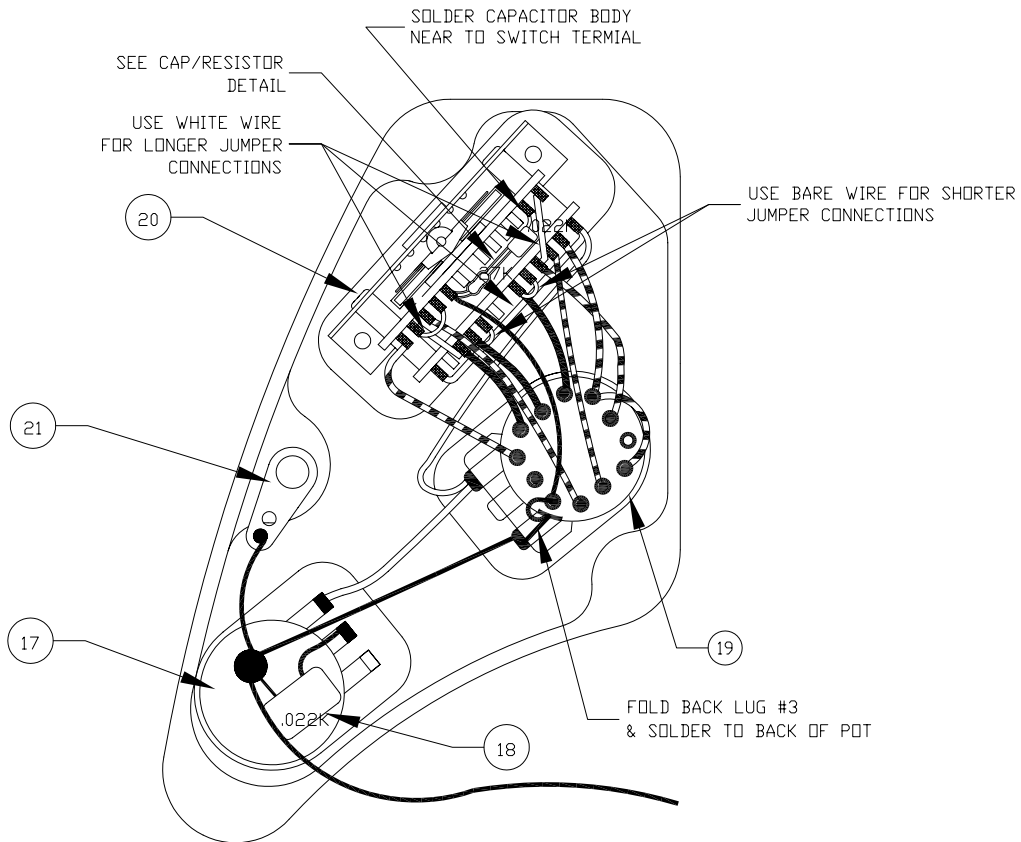

WIRING DIAGRAM

CAP/RESISTOR DETAIL