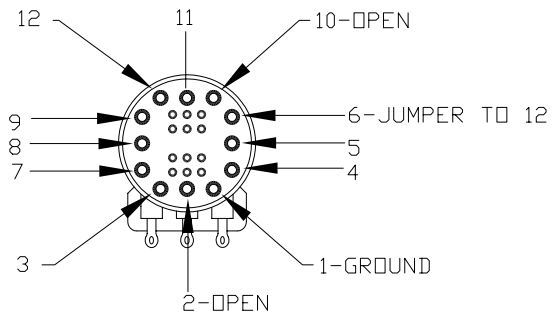

S-1 SW/POT TEREMINALS DETAIL