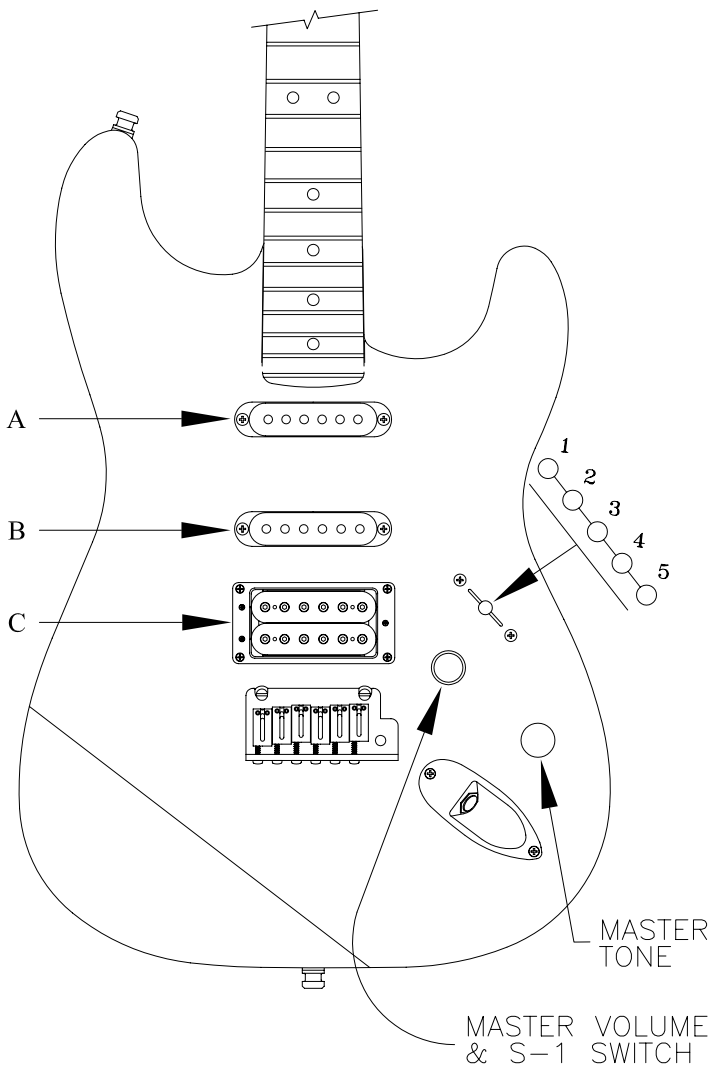

SWITCH & CONTROL FUNCTION

5 WAY SW POSITIONS, STEALTH SW UP					
1	2	3	4	5	POSITION
					← NECK (A)
					← MIDDLE (B)
					← BRIDGE (C)
	A/B		B/C		CONNECTION

5 WAY SW POSITIONS, STEALTH SW DOWN					
1	2	3	4	5	POSITION
					← NECK (A)
					← MIDDLE (B)
					← BRIDGE (C)
A+B	(A+C)/B	(A+B)/C	A/C	C/CAP	CONNECTION

+ = SERIES CONNECTION
/ = PARALLEL CONNECTION
( ) = INDICATES PAIRED COILS
CAP = CAPACITOR & RESISTOR

	PICKUP IS ON
	PICKUP IS OFF
<i>A</i>	PICKUP (NECK)
<i>B</i>	PICKUP (MIDDLE)
<i>C</i>	PICKUP (BRIDGE)