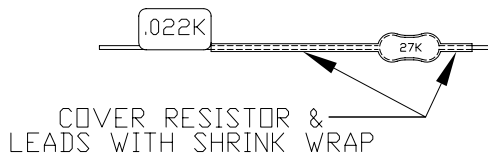

WIRING DIAGRAM

CAP/RESISTOR DETAIL