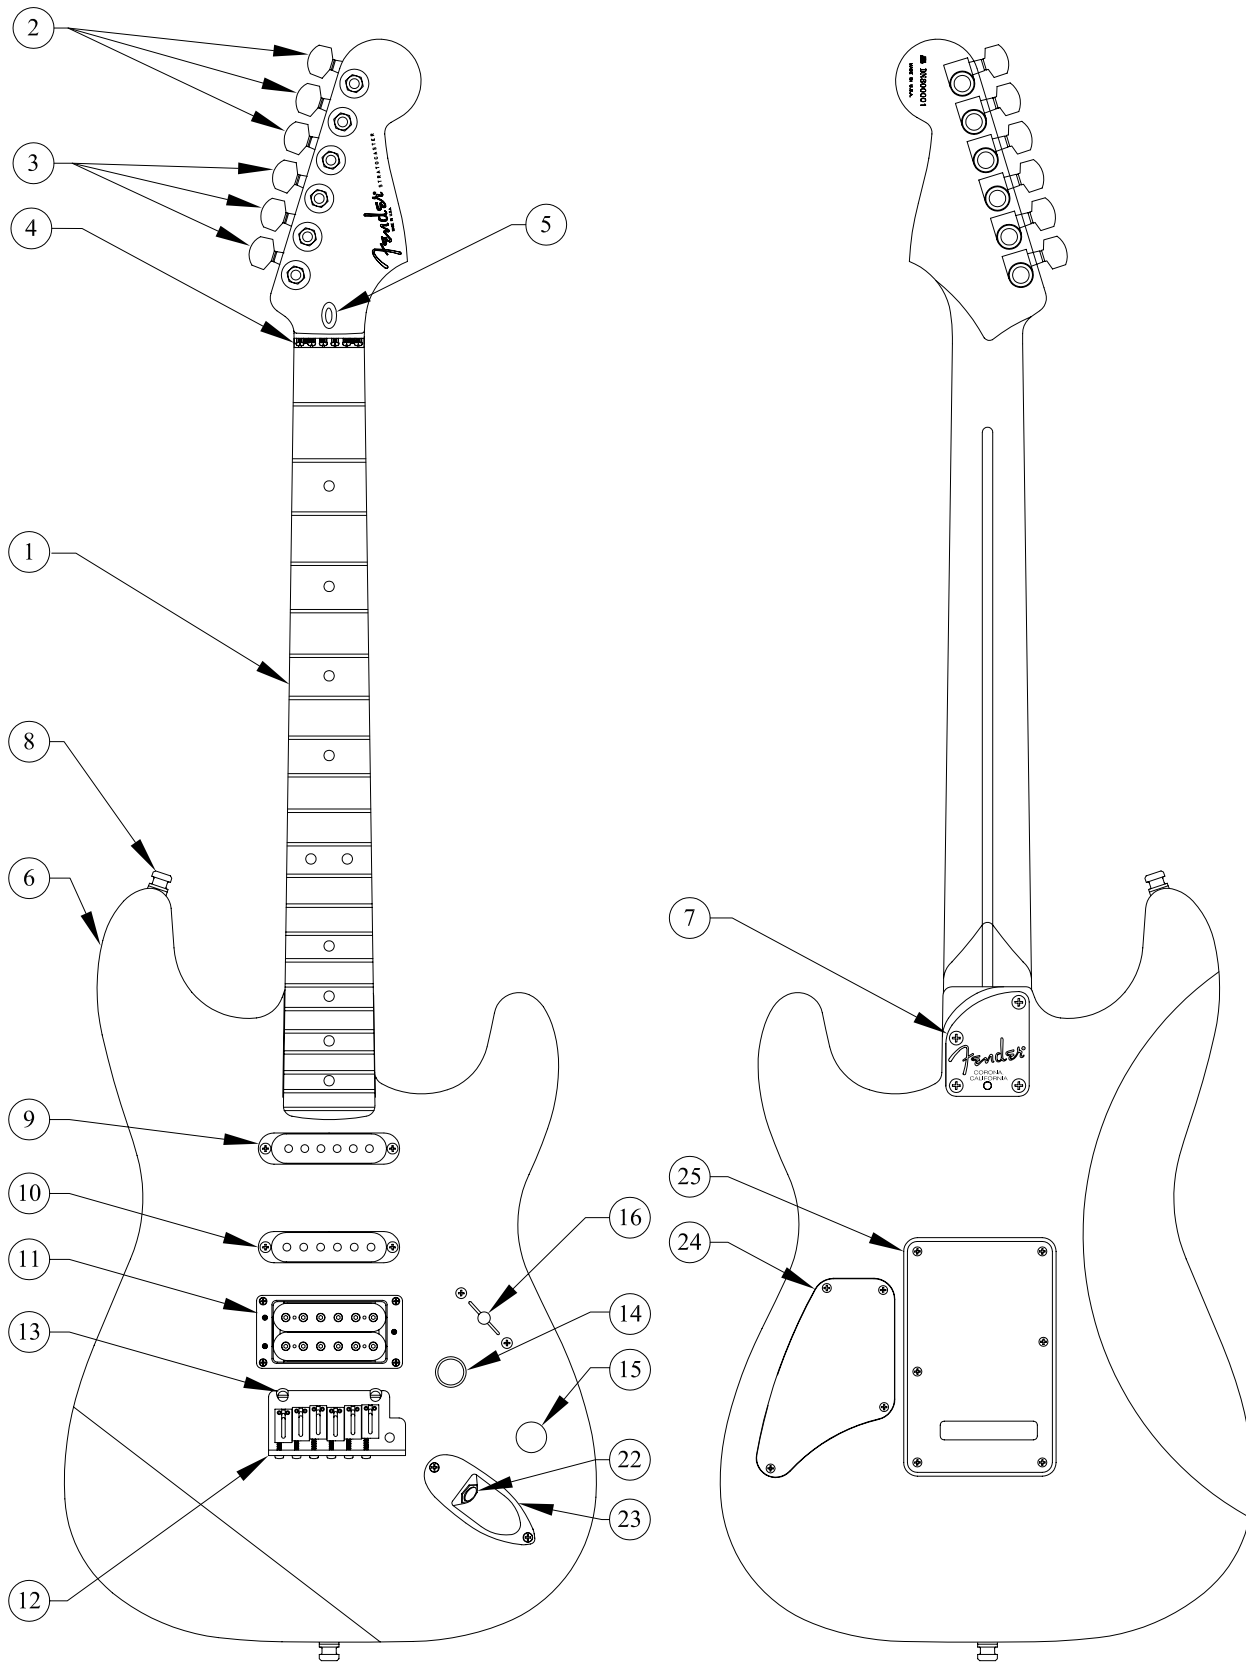

AMERICAN DELUXE STRATOCASTER® FMT HSS, 0101570

AMERICAN DELUXE STRATOCASTER® QMT HSS, 0101580

WIRING DIAGRAM

CAP/RESISTOR DETAIL

S-1 SW/POT TEREMINALS DETAIL

SWITCH WIRING DETAIL

**AMERICAN DELUXE STRATOCASTER® FMT HSS, 0101570**