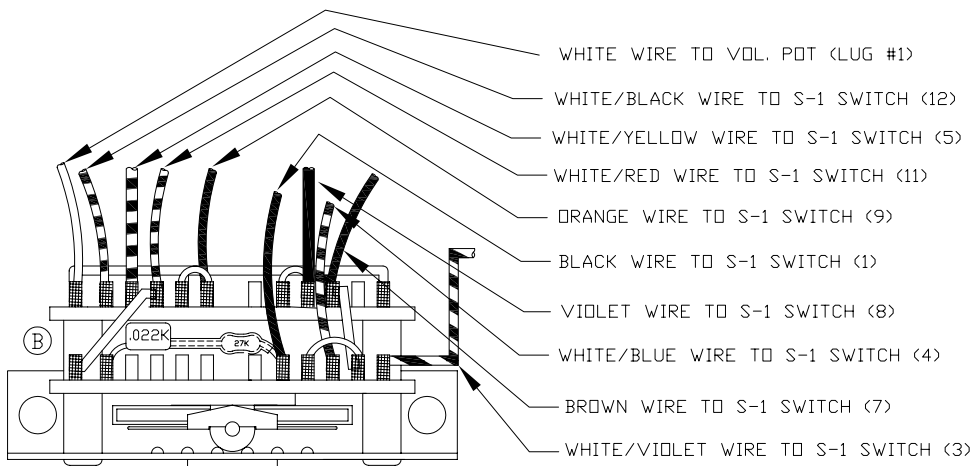

AMERICAN DELUXE STRATOCASTER® FMT HSS, 0101570

AMERICAN DELUXE STRATOCASTER® QMT HSS, 0101580

WIRING DIAGRAM

CAP/RESISTOR DETAIL

S-1 SW/POT TEREMINALS DETAIL

SWITCH WIRING DETAIL

**AMERICAN DELUXE STRATOCASTER® FMT HSS, 0101570**

SWITCH & CONTROL FUNCTION

5 WAY SW POSITIONS, STEALTH SW UP					
1	2	3	4	5	POSITION
					← NECK (A)
					← MIDDLE (B)
					← BRIDGE (C)
	A/B		B/C		CONNECTION

5 WAY SW POSITIONS, STEALTH SW DOWN					
1	2	3	4	5	POSITION
					← NECK (A)
					← MIDDLE (B)
					← BRIDGE (C)
A+B	(A+C)/B	(A+B)/C	A/C	C/CAP	CONNECTION