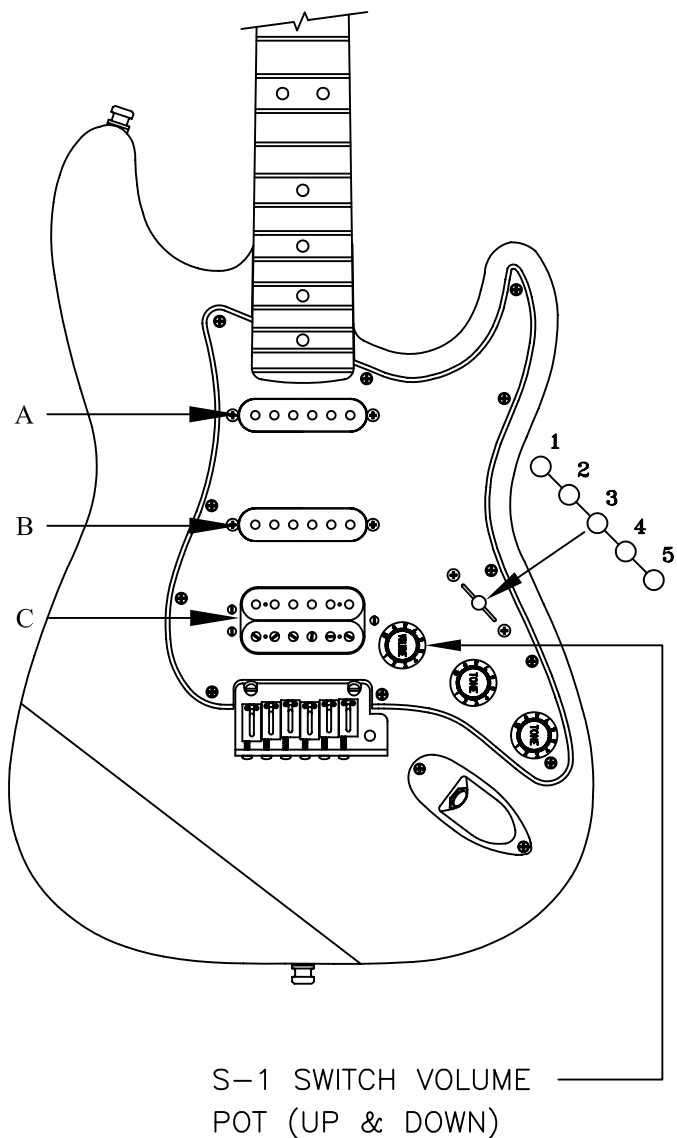

AM SERIES DLX STRATOCASTER® 0101590/1592, HSS, LOCKING TREMOLO™

WIRING DIAGRAM

S-1 SWITCH WIRING DETAIL

LEVER SWITCH WIRING DETAIL

AM SERIES DLX STRATOCASTER® 0101590/1592, HSS, LOCKING TREMOLO™

BODY, PICKGUARD, PICKUP & BACKPLATE COMBINATION CHART

BODY		PICKGUARD		PICKUP			BACKPLATE		VOLUME		TONE	SEL SW
P/N	Color	P/N	Color	P/N	REF.#	Color	P/N	Color	Knob	Cap	Knob	Knob
0059203500	3-Color Sunburst	0054021000	Mint Green	0064019030	10	Aged White	0054030000	Mint Green	0059267030	0059266030	0056144000	0053765000
				0064020030	11	Aged White						
				0054036000	12	Aged White						
0059203520	Amber	0054022000	Brown Shell	0064019030	10	Aged White	0054031000	Brown Shell	0059267030	0059266030	0056144000	0053765000
				0064020030	11	Aged White						
				0054036000	12	Aged White						
0058345564	Montego Black	0064010000	Gold Mtlc	0064019020	10	Black	0068043000	Gold Metallic	0059267020	0059266020	0056146000	0013267000
				0064020020	11	Black						
				0063265000	12	Black						
0058345582	Candy Tangerine	0064008000	Aged White Pearl	0064019030	10	Aged White	0050086000	Aged White Pearl	0059267030	0059266030	0056144000	0053765000
				0064020030	11	Aged White						
				0054036000	12	Aged White						
0058345591	Chrome Silver	0064009000	Black Pearl	0064019020	10	Black	0068042000	Black Pearl	0059267020	0059266020	0056146000	0013267000
				0064020020	11	Black						
				0063265000	12	Black						

SWITCH & CONTROL FUNCTION

5 WAY SW POSITIONS, S-1 SWITCH UP					
POSITION	CONTROL	NECK (A)	MIDDLE (B)	BRIDGE (C)	CONNECTION
	MV T1				A/B
	MV T1+T2				B/C
	MV T2				
	MV T2				
	MV T2				

5 WAY SW POSITIONS, S-1 SWITCH DOWN					
POSITION	CONTROL	NECK (A)	MIDDLE (B)	BRIDGE (C)	CONNECTION
	MV T1				A+B
	MV T1+T2				(A+C)/B
	MV T1+T2				(A+B)/C
	MV T2				B/C
	MV T2				