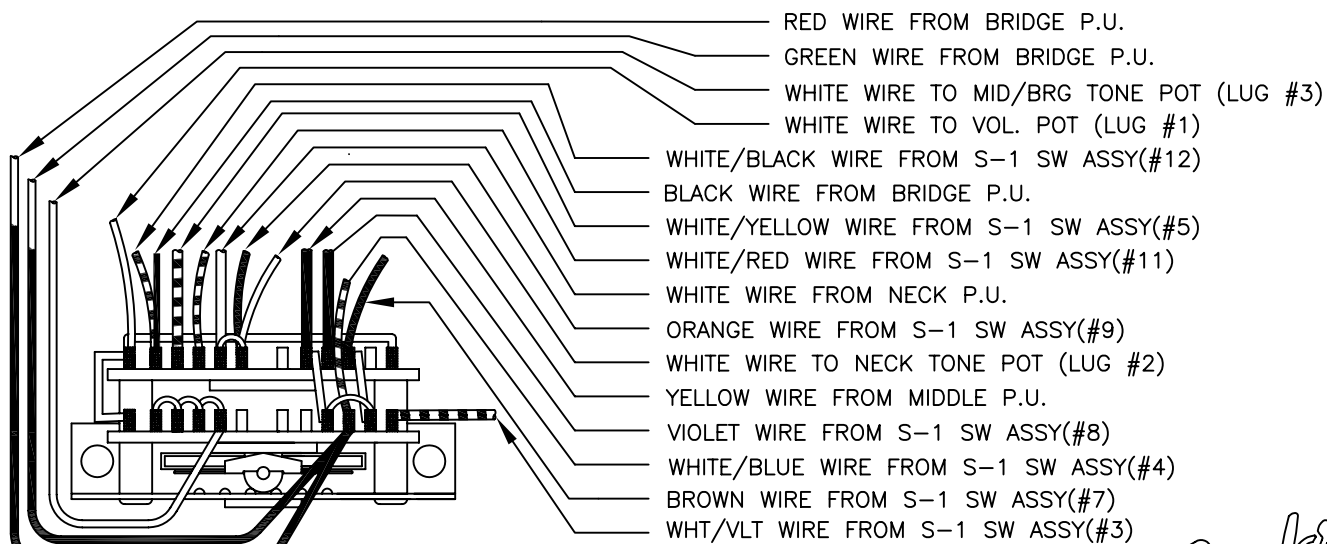

AM SERIES DLX STRATOCASTER® 0101590/1592, HSS, LOCKING TREMOLO™

WIRING DIAGRAM

S-1 SWITCH WIRING DETAIL

LEVER SWITCH WIRING DETAIL

AM SERIES DLX STRATOCASTER® 0101590/1592, HSS, LOCKING TREMOLO™

BODY, PICKGUARD, PICKUP & BACKPLATE COMBINATION CHART

BODY		PICKGUARD		PICKUP			BACKPLATE		VOLUME		TONE	SEL SW
P/N	Color	P/N	Color	P/N	REF.#	Color	P/N	Color	Knob	Cap	Knob	Knob
0059203500	3-Color Sunburst	0054021000	Mint Green	0064019030	10	Aged White	0054030000	Mint Green	0059267030	0059266030	0056144000	0053765000
				0064020030	11	Aged White						
				0054036000	12	Aged White						
0059203520	Amber	0054022000	Brown Shell	0064019030	10	Aged White	0054031000	Brown Shell	0059267030	0059266030	0056144000	0053765000
				0064020030	11	Aged White						
				0054036000	12	Aged White						
0058345564	Montego Black	0064010000	Gold Mtlc	0064019020	10	Black	0068043000	Gold Metallic	0059267020	0059266020	0056146000	0013267000
				0064020020	11	Black						
				0063265000	12	Black						
0058345582	Candy Tangerine	0064008000	Aged White Pearl	0064019030	10	Aged White	0050086000	Aged White Pearl	0059267030	0059266030	0056144000	0053765000
				0064020030	11	Aged White						
				0054036000	12	Aged White						
0058345591	Chrome Silver	0064009000	Black Pearl	0064019020	10	Black	0068042000	Black Pearl	0059267020	0059266020	0056146000	0013267000
				0064020020	11	Black						
				0063265000	12	Black						

SWITCH & CONTROL FUNCTION

5 WAY SW POSITIONS, S-1 SWITCH UP					
POSITION	CONTROL	NECK (A)	MIDDLE (B)	BRIDGE (C)	CONNECTION
	MV T1				A/B
	MV T1+T2				B/C
	MV T2				
	MV T2				
	MV T2				

5 WAY SW POSITIONS, S-1 SWITCH DOWN					
POSITION	CONTROL	NECK (A)	MIDDLE (B)	BRIDGE (C)	CONNECTION
	MV T1				A+B
	MV T1+T2				(A+C)/B
	MV T1+T2				(A+B)/C
	MV T2				B/C
	MV T2				