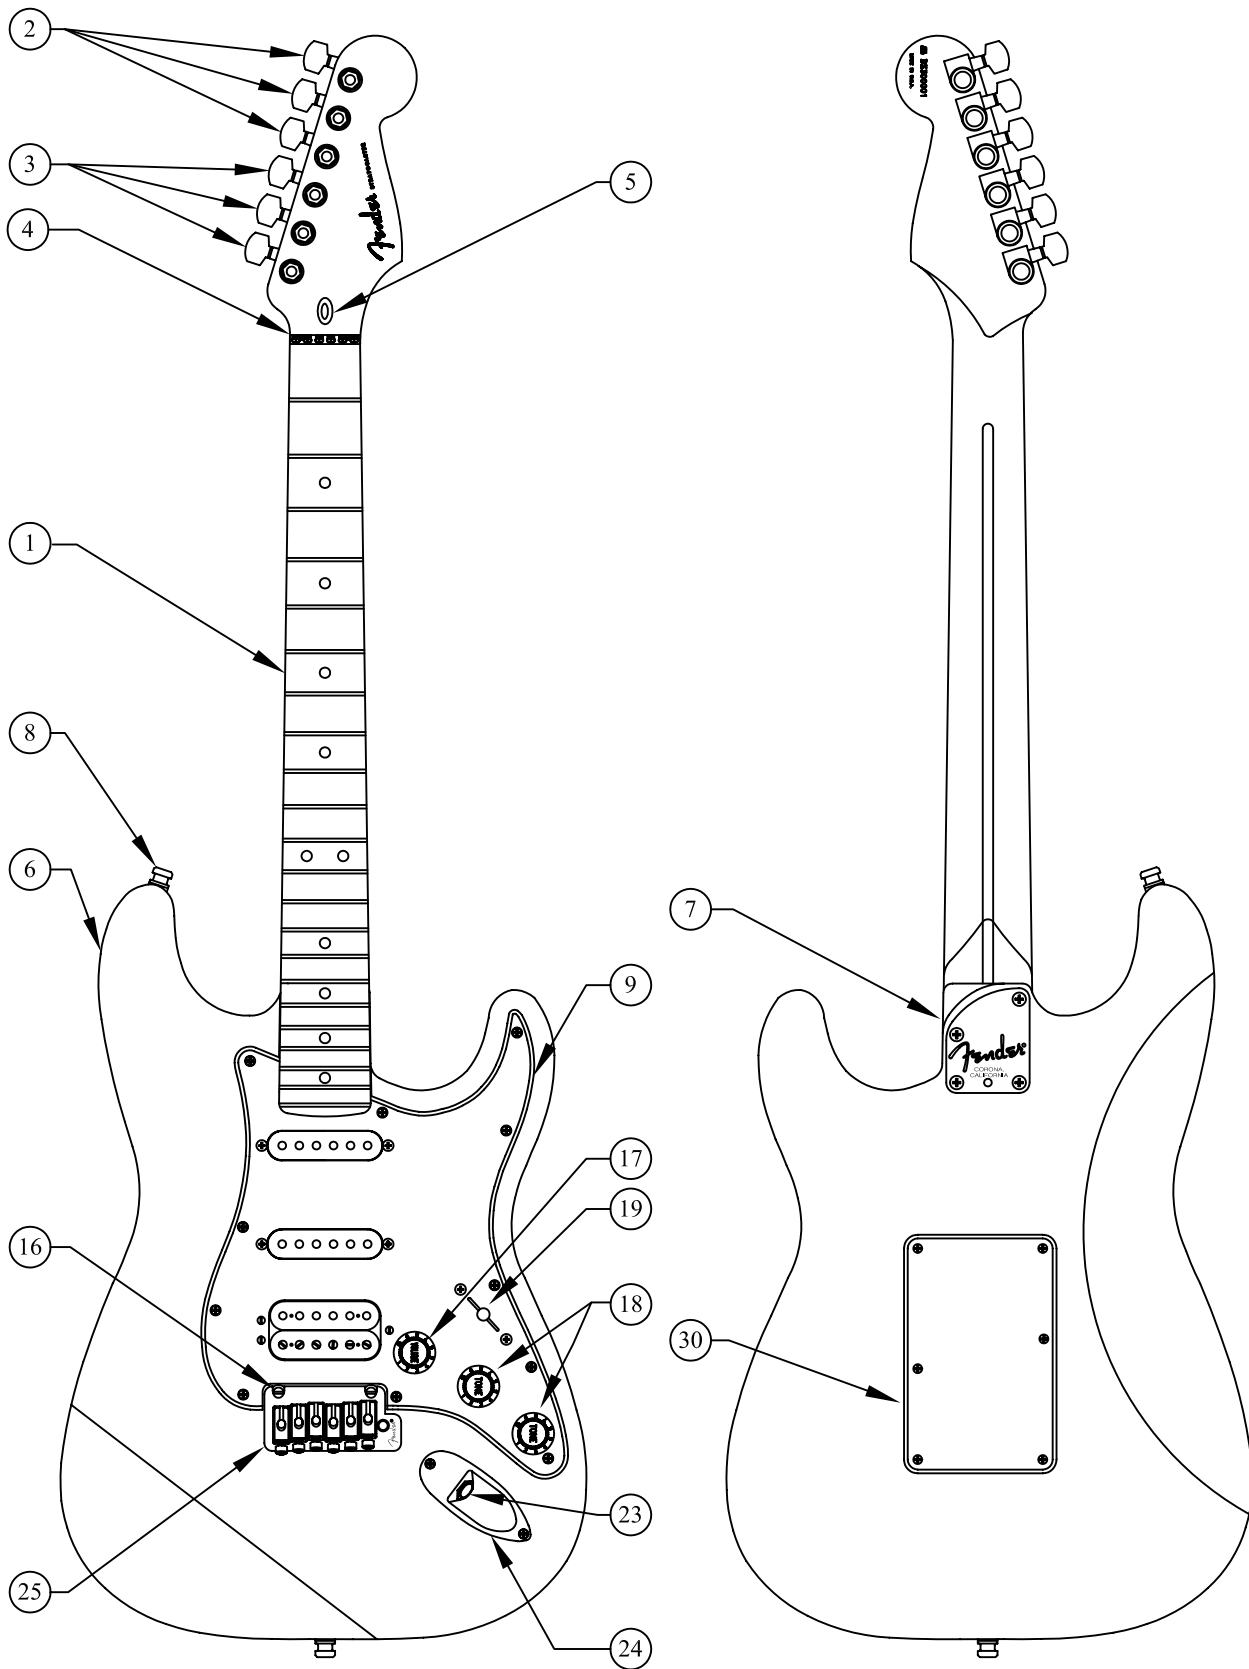

AM SERIES DLX STRATOCASTER® 0101590/1592, HSS, LOCKING TREMOLO™

WIRING DIAGRAM

S-1 SWITCH WIRING DETAIL

LEVER SWITCH WIRING DETAIL

AM SERIES DLX STRATOCASTER® 0101590/1592, HSS, LOCKING TREMOLO™

BODY, PICKGUARD, PICKUP & BACKPLATE COMBINATION CHART

BODY		PICKGUARD		PICKUP			BACKPLATE		VOLUME		TONE	SEL SW
P/N	Color	P/N	Color	P/N	REF.#	Color	P/N	Color	Knob	Cap	Knob	Knob
0059203500	3-Color Sunburst	0054021000	Mint Green	0064019030	10	Aged White	0054030000	Mint Green	0059267030	0059266030	0056144000	0053765000
				0064020030	11	Aged White						
				0054036000	12	Aged White						
0059203520	Amber	0054022000	Brown Shell	0064019030	10	Aged White	0054031000	Brown Shell	0059267030	0059266030	0056144000	0053765000
				0064020030	11	Aged White						
				0054036000	12	Aged White						
0058345564	Montego Black	0064010000	Gold Mtlc	0064019020	10	Black	0068043000	Gold Metallic	0059267020	0059266020	0056146000	0013267000
				0064020020	11	Black						
				0063265000	12	Black						
0058345582	Candy Tangerine	0064008000	Aged White Pearl	0064019030	10	Aged White	0050086000	Aged White Pearl	0059267030	0059266030	0056144000	0053765000
				0064020030	11	Aged White						
				0054036000	12	Aged White						
0058345591	Chrome Silver	0064009000	Black Pearl	0064019020	10	Black	0068042000	Black Pearl	0059267020	0059266020	0056146000	0013267000
				0064020020	11	Black						
				0063265000	12	Black						

MV = MASTER VOLUME
 T1 = NECK TONE
 T2 = MID/BRIDGE TONE
 + = SERIES CONNECTION
 / = PARALLEL CONNECTION
 () = INDICATES PAIRED COILS

	PICKUP IS ON
	PICKUP IS OFF
<i>A</i>	PICKUP (NECK)
<i>B</i>	PICKUP (MIDDLE)
<i>C</i>	PICKUP (BRIDGE)