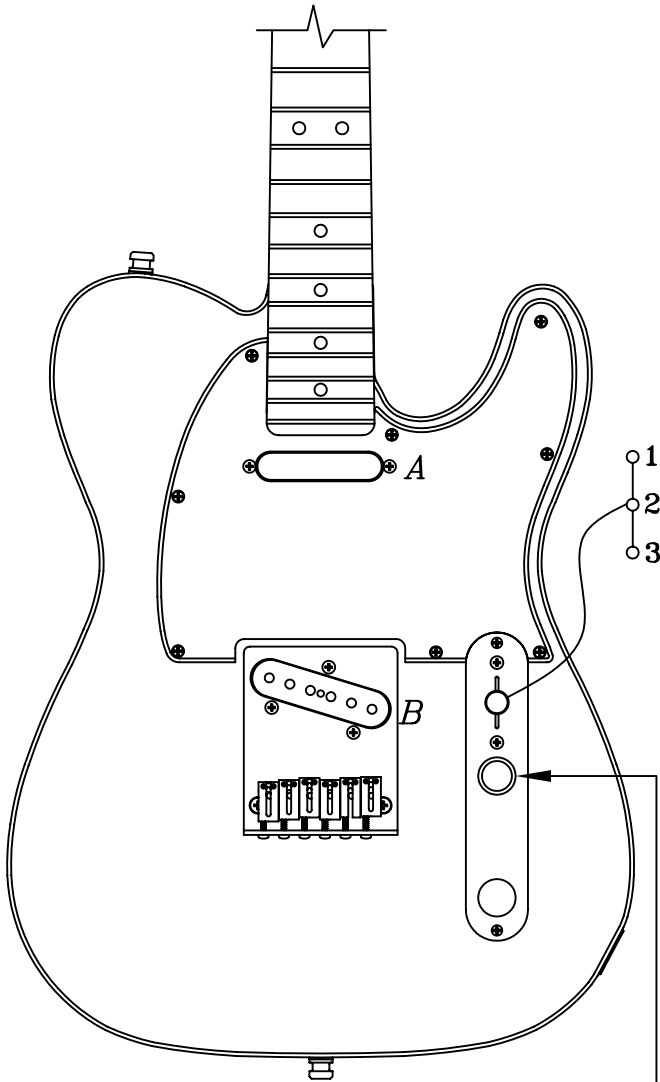

SWITCH & CONTROL FUNCTION

S-1 SWITCH VOLUME POT (UP & DOWN)

	PICKUP IS ON
	PICKUP IS OFF
<i>A</i>	PICKUP (NECK)
<i>B</i>	PICKUP (BRIDGE)

3 WAY SW POSITIONS, S-1 SWITCH UP			
			POSITION
			← NECK (A)
			← BRIDGE (B)
NECK ONLY	NECK & BRIDGE PARALLEL CONNECTION	BRIDGE ONLY	CONNECTION

3 WAY SW POSITIONS, S-1 SWITCH DOWN			
			POSITION
			← NECK (A)
			← BRIDGE (B)
NECK ONLY	NECK & BRIDGE SERIES CONNECTION	BRIDGE ONLY	CONNECTION