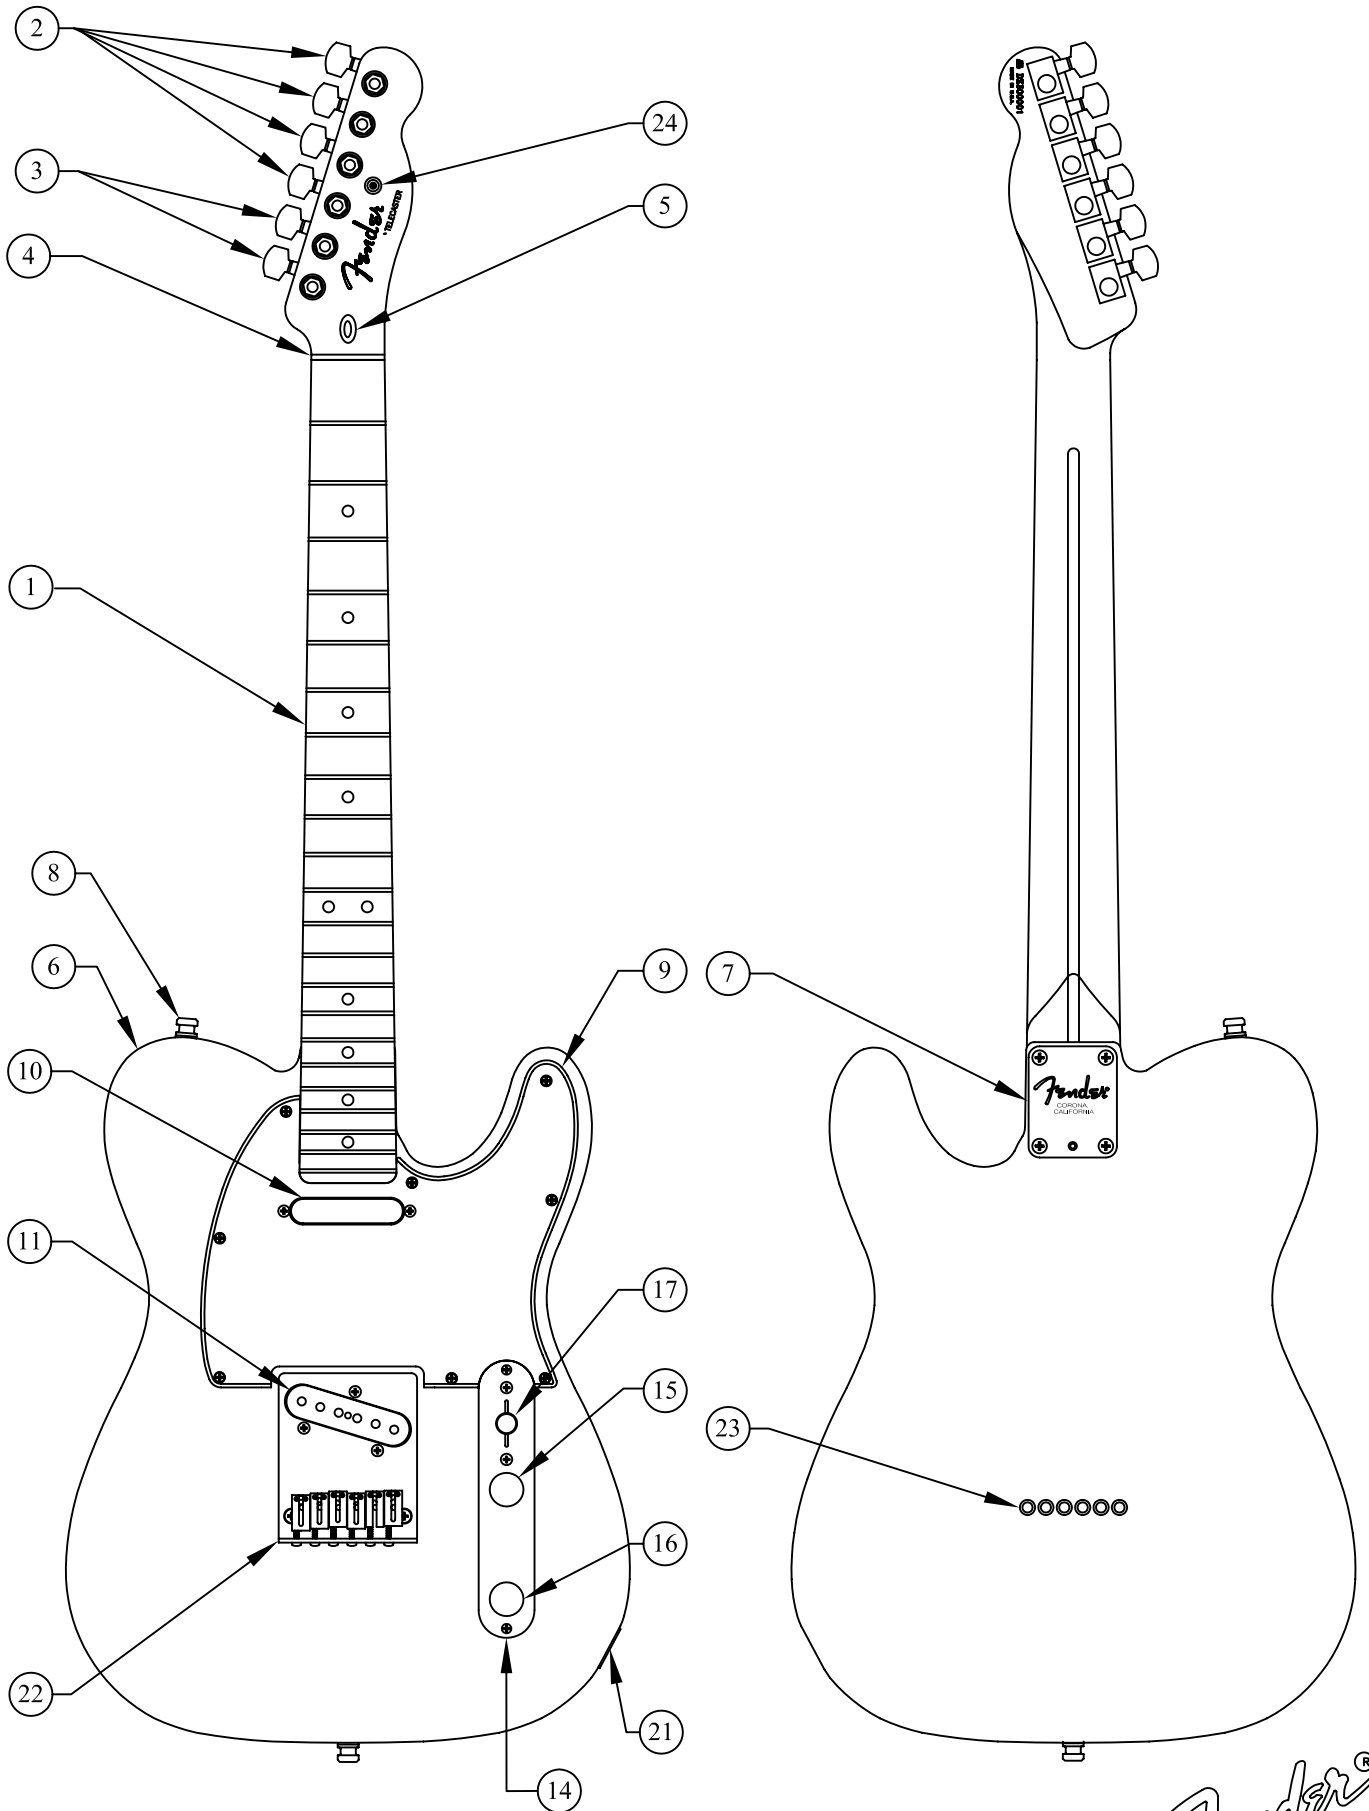

AMERICAN DELUXE TELECASTER®, MN, ASH, 0101702