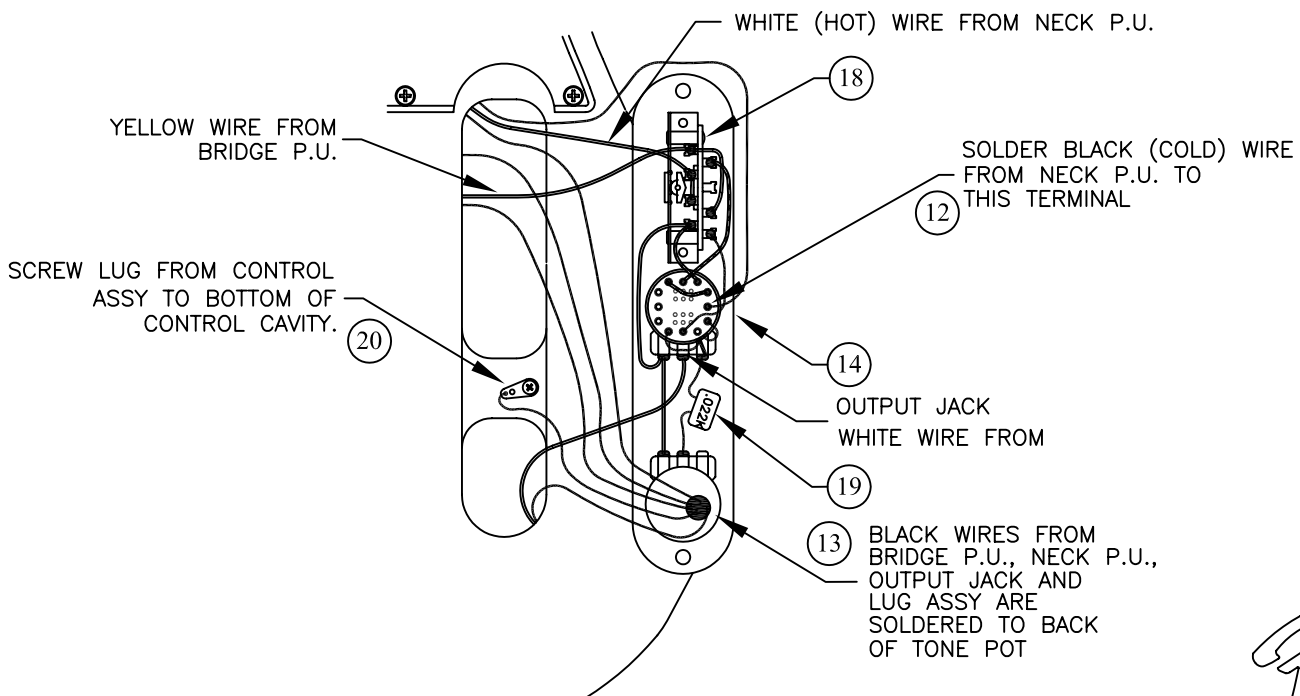

WIRING DIAGRAM