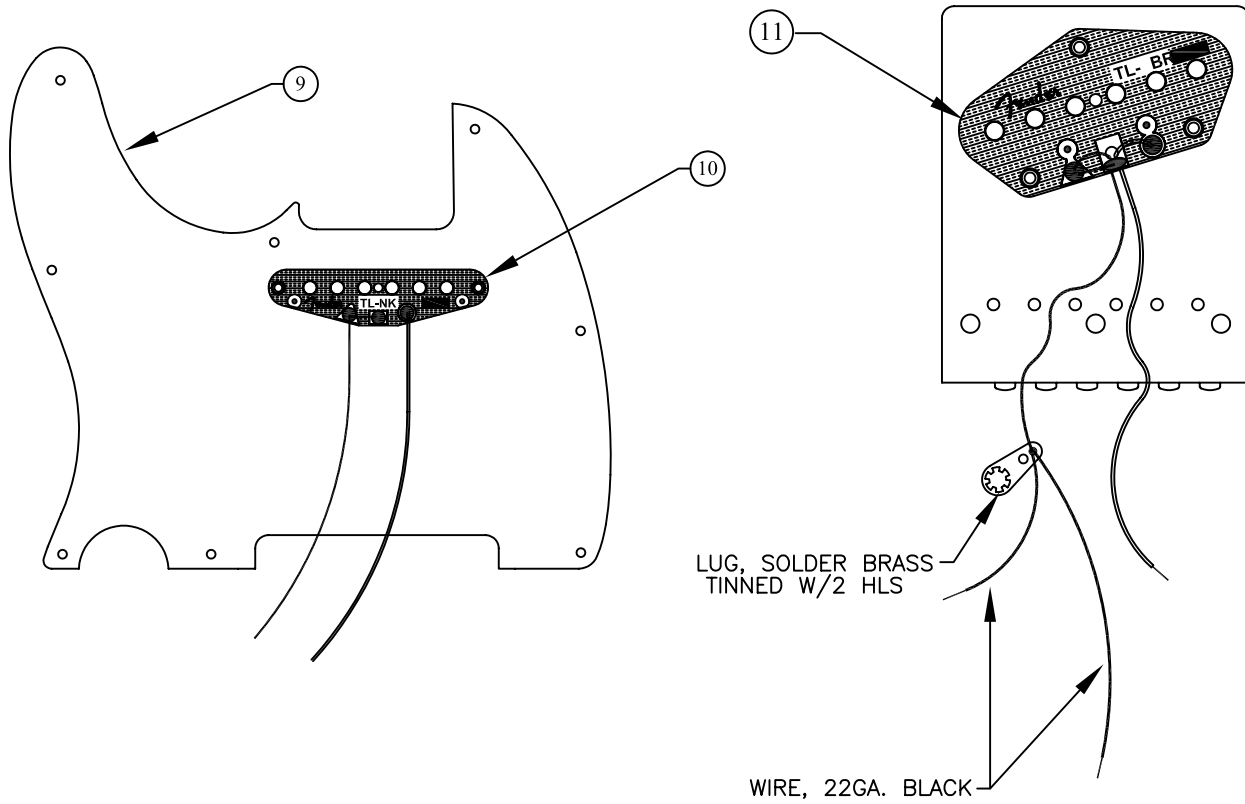

WIRING DIAGRAM