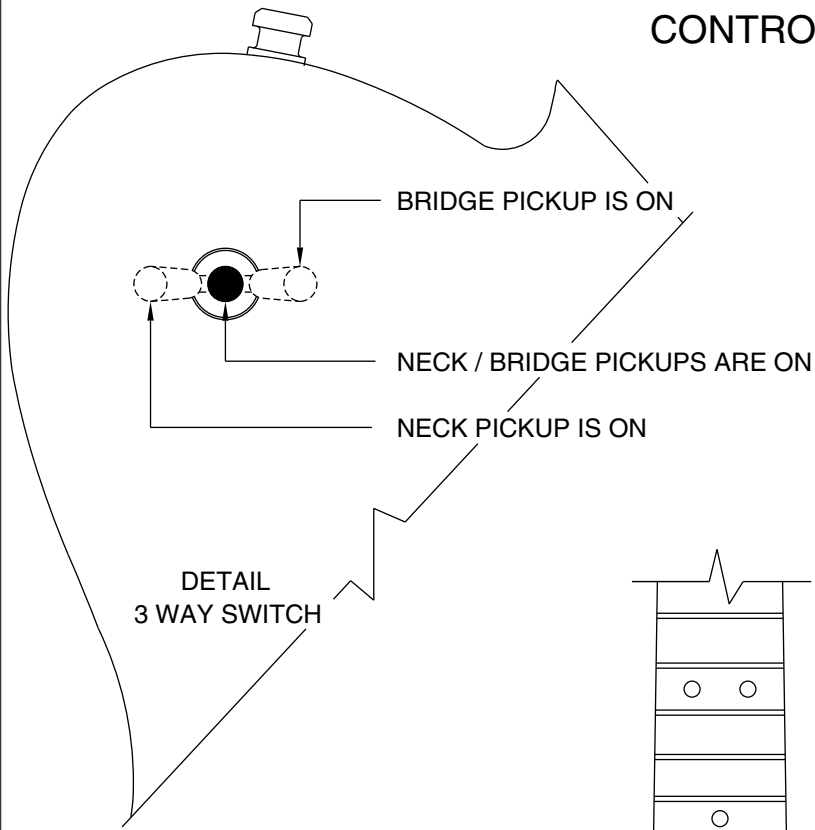

BROWN WIRE FROM NECK PICKUP

BROWN WIRE FROM BRIDGE PICKUP

BRIDGE ASSEMBLY

DETAIL 'A'  
N.T.S.

# TELE-SONIC 0101800

REF.#	P/N	DESCRIPTION
1	0053793000	Neck, American Tele-sonic, R/W
2	0021374000	Tuning Key, (1) Set, W/Bushing
3	0083675000	Bone Nut
4	0021537000	String Retainer
	0021405000	Mounting Screw
5	0020810000	Truss Rod Adjustment Nut
	0023811000	Truss Rod Adjusting Wrench
6	0053792xxx	Body, American Tele-sonic
7	0054038000	Neck Mounting Plate, Tilt
	0021424000	Mounting Screw
	0031571000	Tilt Adjustment Screw
	0023811000	Tilt Adjusting Wrench
8	0021453000	Strap Button
	0021422000	Mounting Screw
	0019056000	Felt Washer, Black
9	0053794000	Pickguard, Tele-sonic, B/W-W/B-W/B
	0021407000	Mounting Screw
10	0053796000	Pickup, Neck, 2K
	0016295000	Mounting Screw
	0054123000	Gasket
	0054124000	Felt
11	0053797000	Pickup, Bridge, 2K
	0016295000	Mounting Screw
	0054123000	Gasket
	0054124000	Felt
12	0053795000	Ring, De Armond 2K
	0054125000	Mounting Screw
13	0053803000	Control, 250K, Solid, (4)
	0016352000	Mounting Hex Nut
	0022384000	Lock Washer, Intl
	0031153000	Flat Washer
14	0018357000	Knob, Knurled, (4)
	0028897001	Set Screw
15	0053801000	Cover, Control
	0021407000	Mounting Screw
16	0054606000	Switch Assembly, Lever 3 - Position
17	0053802000	Cover, Switch Assembly
	0021407000	Mounting Screw
18	0024832000	Capacitor, .022uf, (2)
19	0012869000	Solder Lug
	0015116000	Mounting Screw
20	0021956000	Output Jack
	0016352000	Mounting Hex Nut
	0016436000	Lock Washer, Intl
21	0021452000	Jack Ferrule
22	0053800000	Bridge Assembly, Wilkinson Style
	0054185000	Post, Wilkinson Bridge
	0054184000	Insert Post, Wilkinson Bridge

# TELE-SONIC 0101800 CONTROL & SWITCH FUNCTION

3 WAY SWITCH POSITION			
● ○ ○ 1	○ ● ○ 2	○ ○ ● 3	← 3 WAY SWITCH POSITION
VI & T1	VI & V2 TI & T2	VI & T1	← TONE/VOLUME CONTROL
■	■	□	← NECK PICKUP
□	■	■	← BRIDGE PICKUP
	■		← PICKUP IS ON
	□		← PICKUP IS OFF