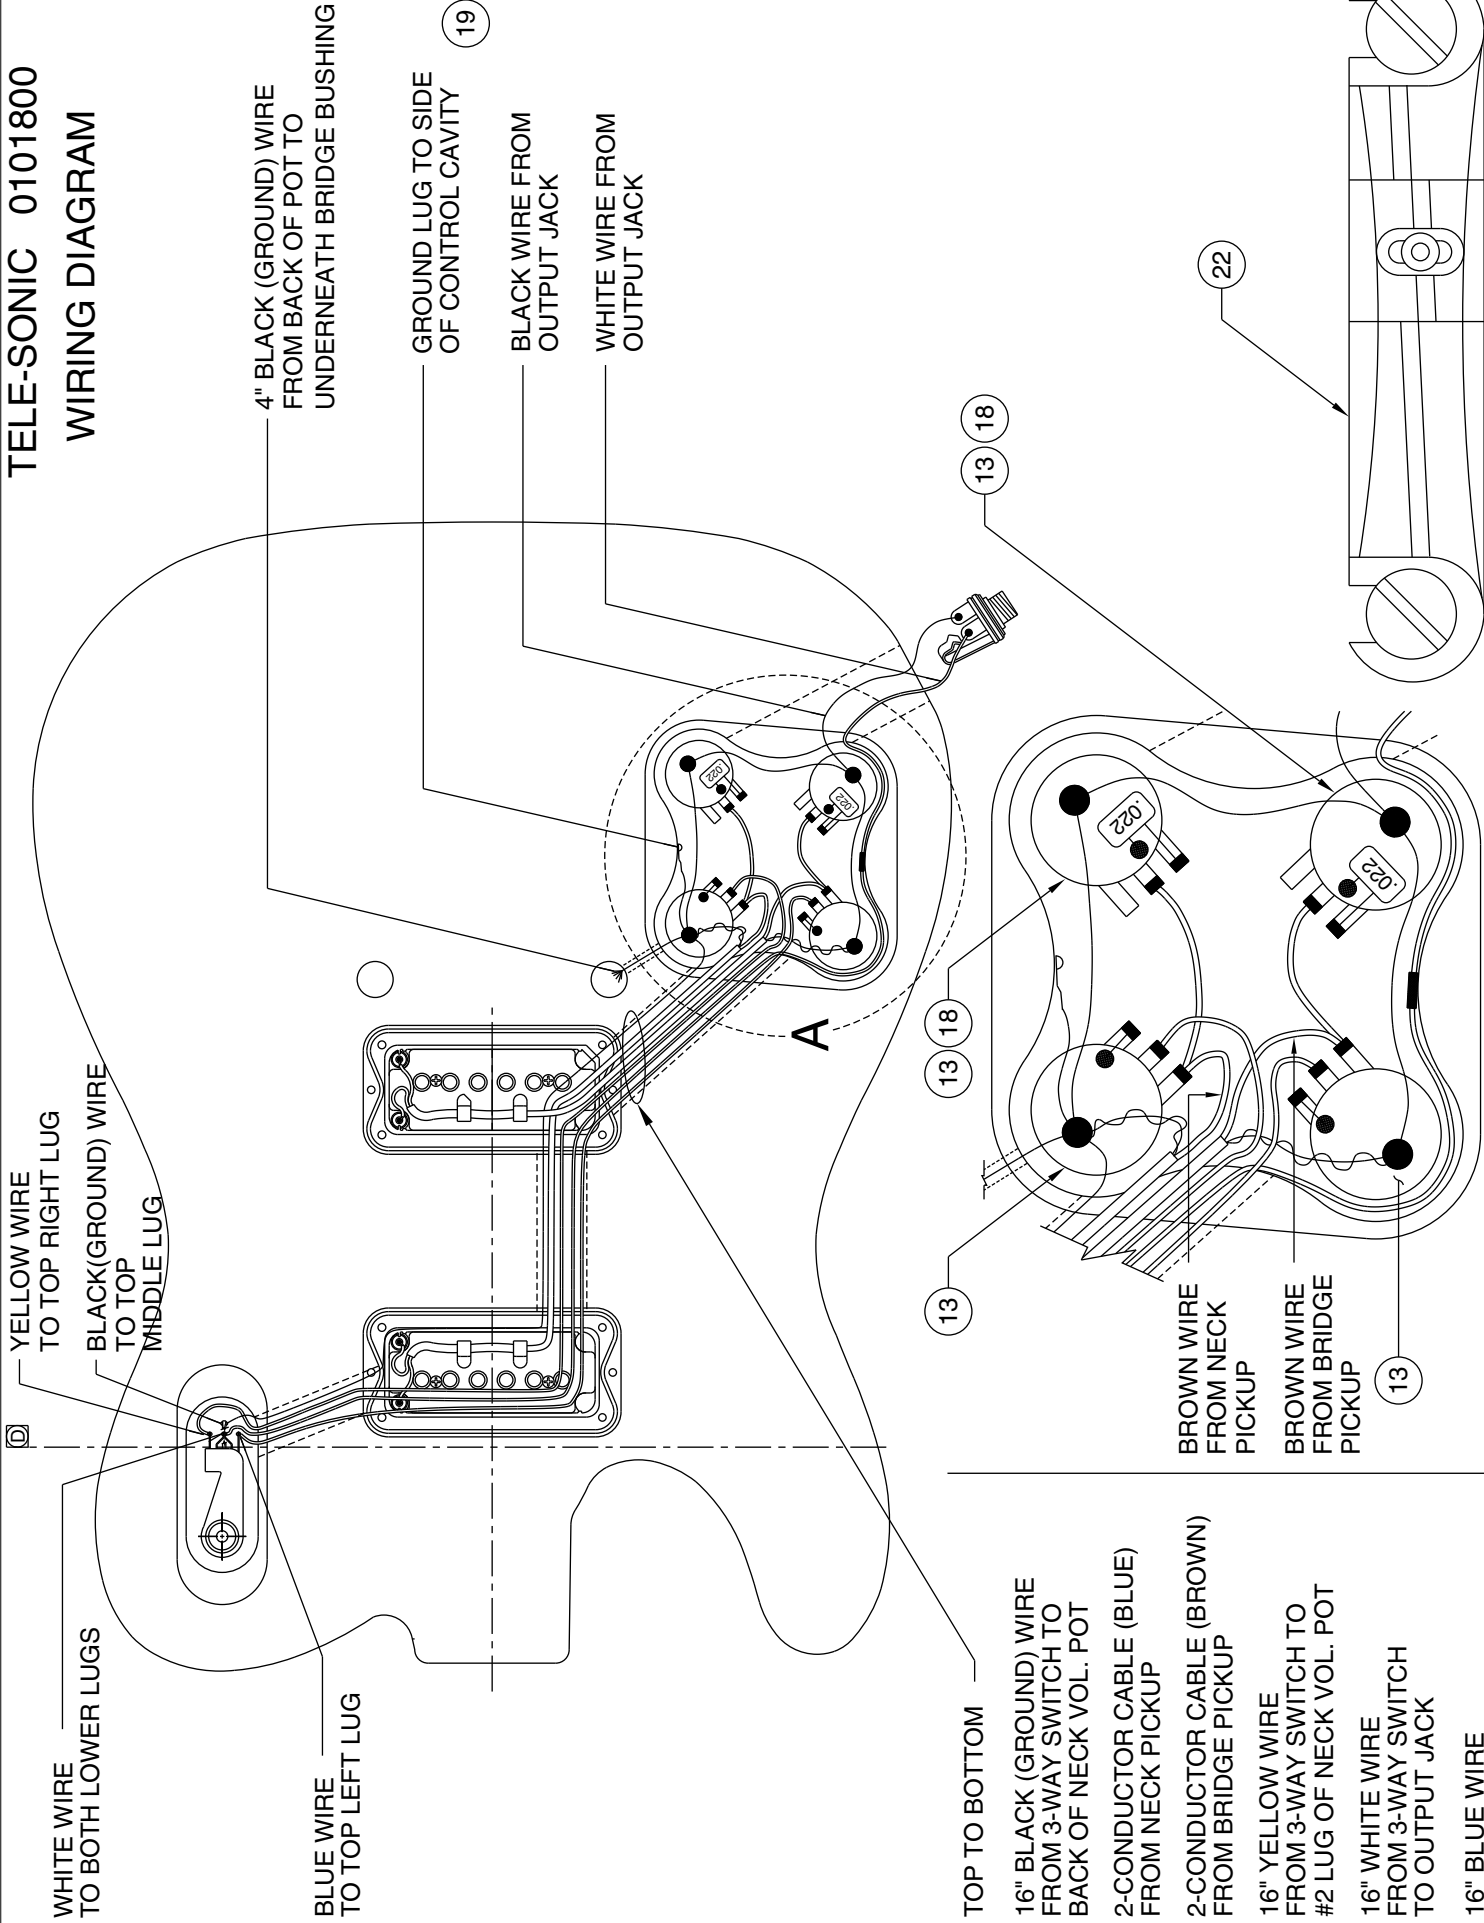

TELE-SONIC 0101800

**TELE-SONIC 0101800  
WIRING DIAGRAM**

WHITE WIRE TO BOTH LOWER LUGS

BLUE WIRE TO TOP LEFT LUG

YELLOW WIRE TO TOP RIGHT LUG

BLACK (GROUND) WIRE TO TOP TO MIDDLE LUG

4" BLACK (GROUND) WIRE FROM BACK OF POT TO UNDERNEATH BRIDGE BUSHING

GROUND LUG TO SIDE OF CONTROL CAVITY

BLACK WIRE FROM OUTPUT JACK

WHITE WIRE FROM OUTPUT JACK

TOP TO BOTTOM

16" BLACK (GROUND) WIRE FROM 3-WAY SWITCH TO BACK OF NECK VOL. POT

2-CONDUCTOR CABLE (BLUE) FROM NECK PICKUP

2-CONDUCTOR CABLE (BROWN) FROM BRIDGE PICKUP

16" YELLOW WIRE FROM 3-WAY SWITCH TO #2 LUG OF NECK VOL. POT

16" WHITE WIRE FROM 3-WAY SWITCH TO OUTPUT JACK

16" BLUE WIRE FROM 3-WAY SWITCH TO #2 LUG OF BRIDGE VOL. POT

Body Part Number	
0053792532	Brown Sunburst
0053792538	Crimson Red Transparent