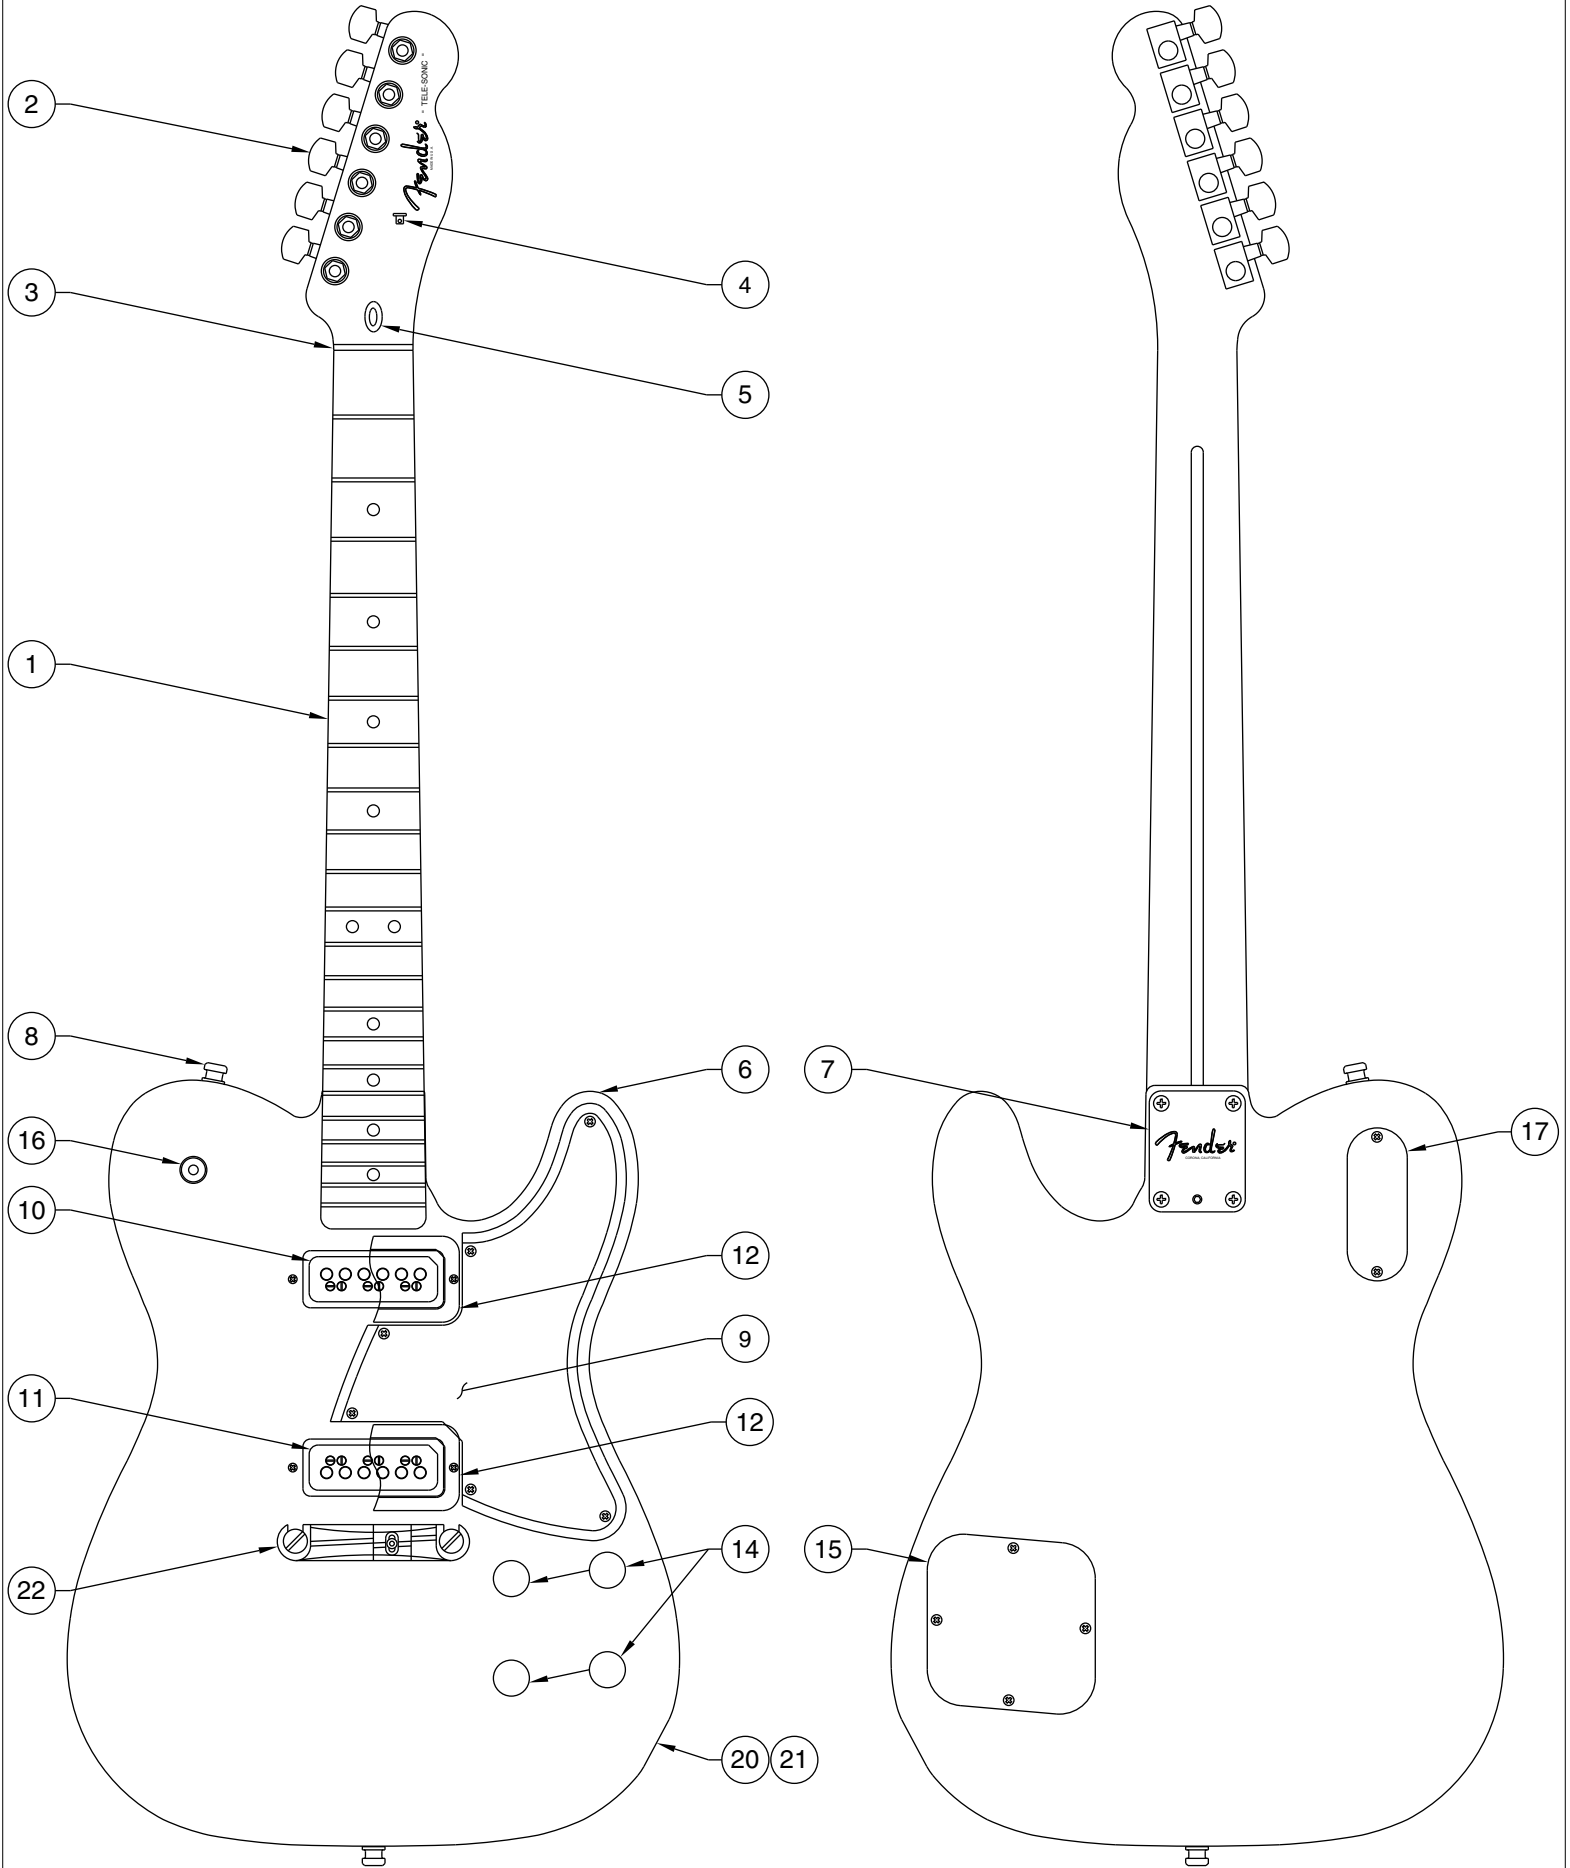

TELE-SONIC 0101800

**TELE-SONIC 0101800  
WIRING DIAGRAM**

WHITE WIRE TO BOTH LOWER LUGS

BLUE WIRE TO TOP LEFT LUG

YELLOW WIRE TO TOP RIGHT LUG

BLACK (GROUND) WIRE TO TOP TO MIDDLE LUG

4" BLACK (GROUND) WIRE FROM BACK OF POT TO UNDERNEATH BRIDGE BUSHING

GROUND LUG TO SIDE OF CONTROL CAVITY

BLACK WIRE FROM OUTPUT JACK

WHITE WIRE FROM OUTPUT JACK

TOP TO BOTTOM

16" BLACK (GROUND) WIRE FROM 3-WAY SWITCH TO BACK OF NECK VOL. POT

2-CONDUCTOR CABLE (BLUE) FROM NECK PICKUP

Body Part Number	
0053792532	Brown Sunburst
0053792538	Crimson Red Transparent

# TELE-SONIC 0101800 CONTROL & SWITCH FUNCTION

3 WAY SWITCH POSITION			
● ○ ○ 1	○ ● ○ 2	○ ○ ● 3	← 3 WAY SWITCH POSITION
VI & T1	VI & V2 TI & T2	VI & T1	← TONE/VOLUME CONTROL
■	■	□	← NECK PICKUP
□	■	■	← BRIDGE PICKUP
	■		← PICKUP IS ON
	□		← PICKUP IS OFF