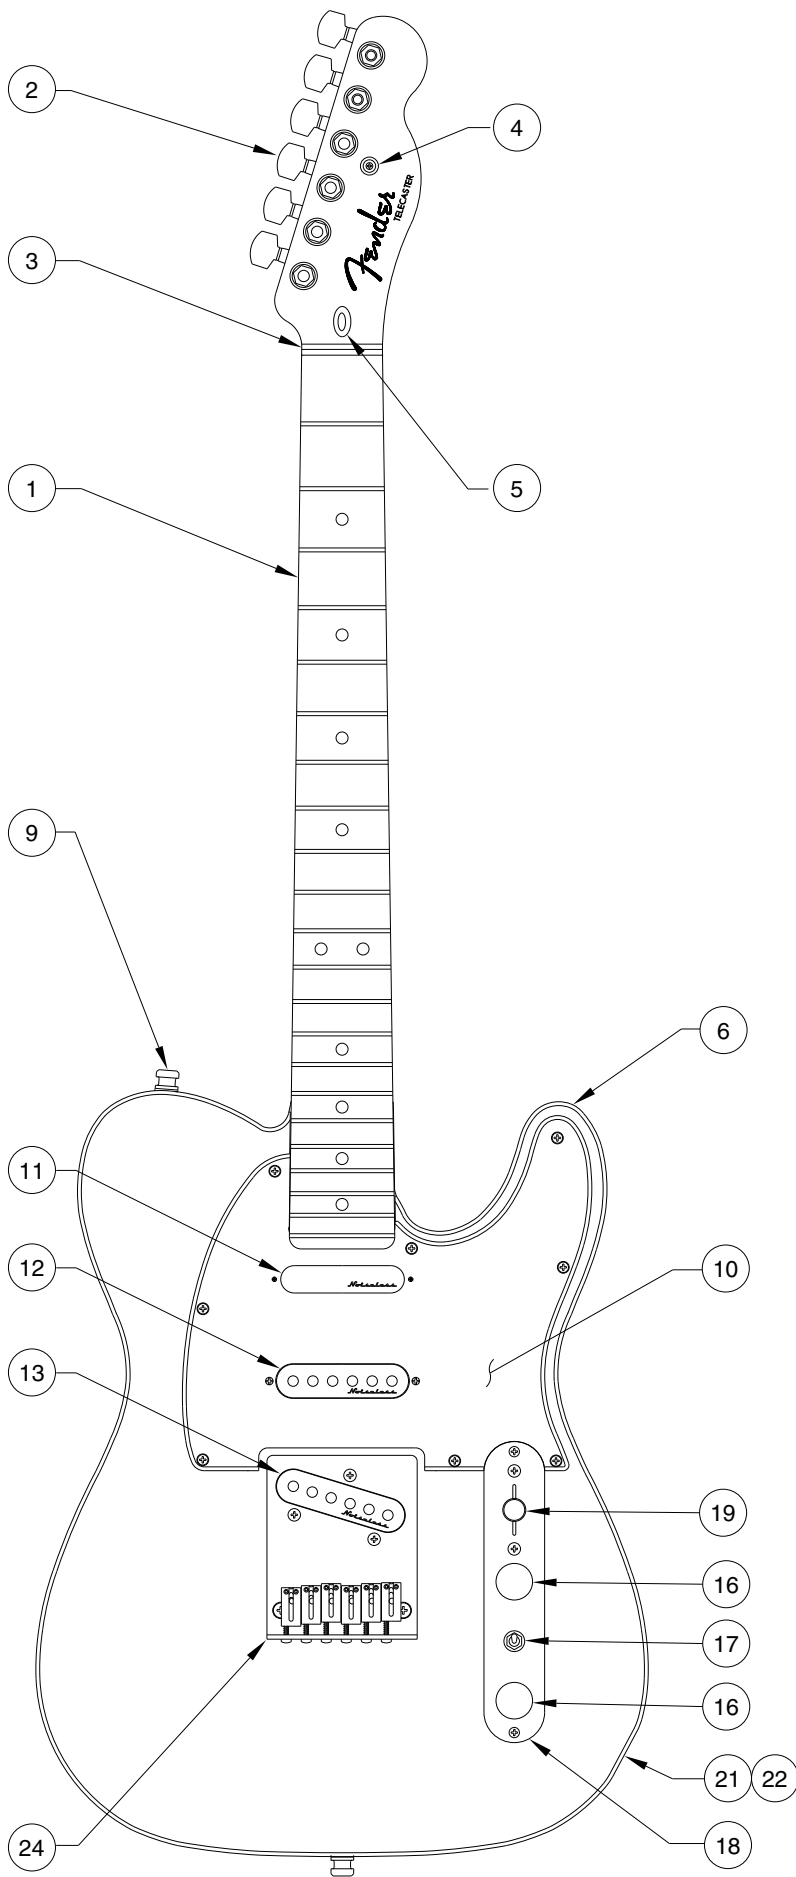

AMERICAN DELUXE TELECASTER 0105500/5502