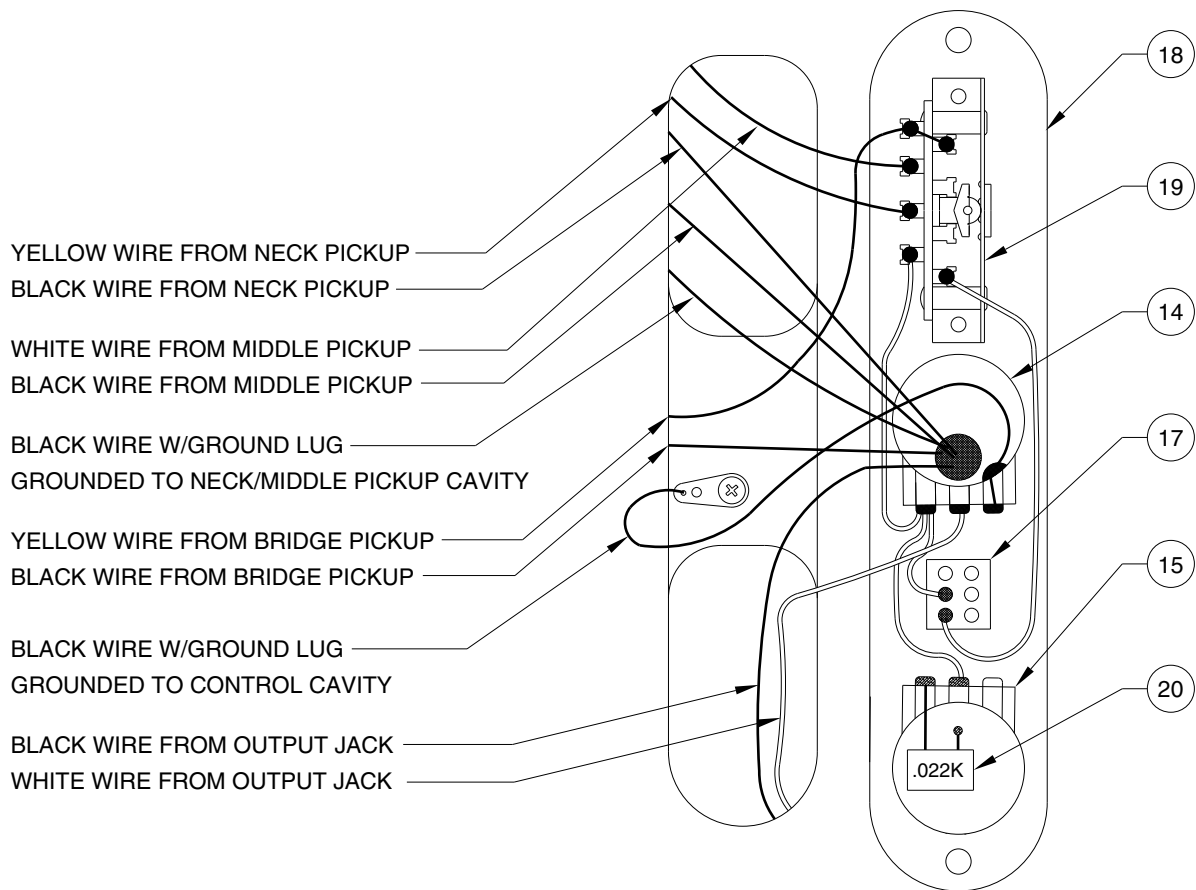

AMERICAN DELUXE TELECASTER 0105500/5502

CONTROL ASSEMBLY