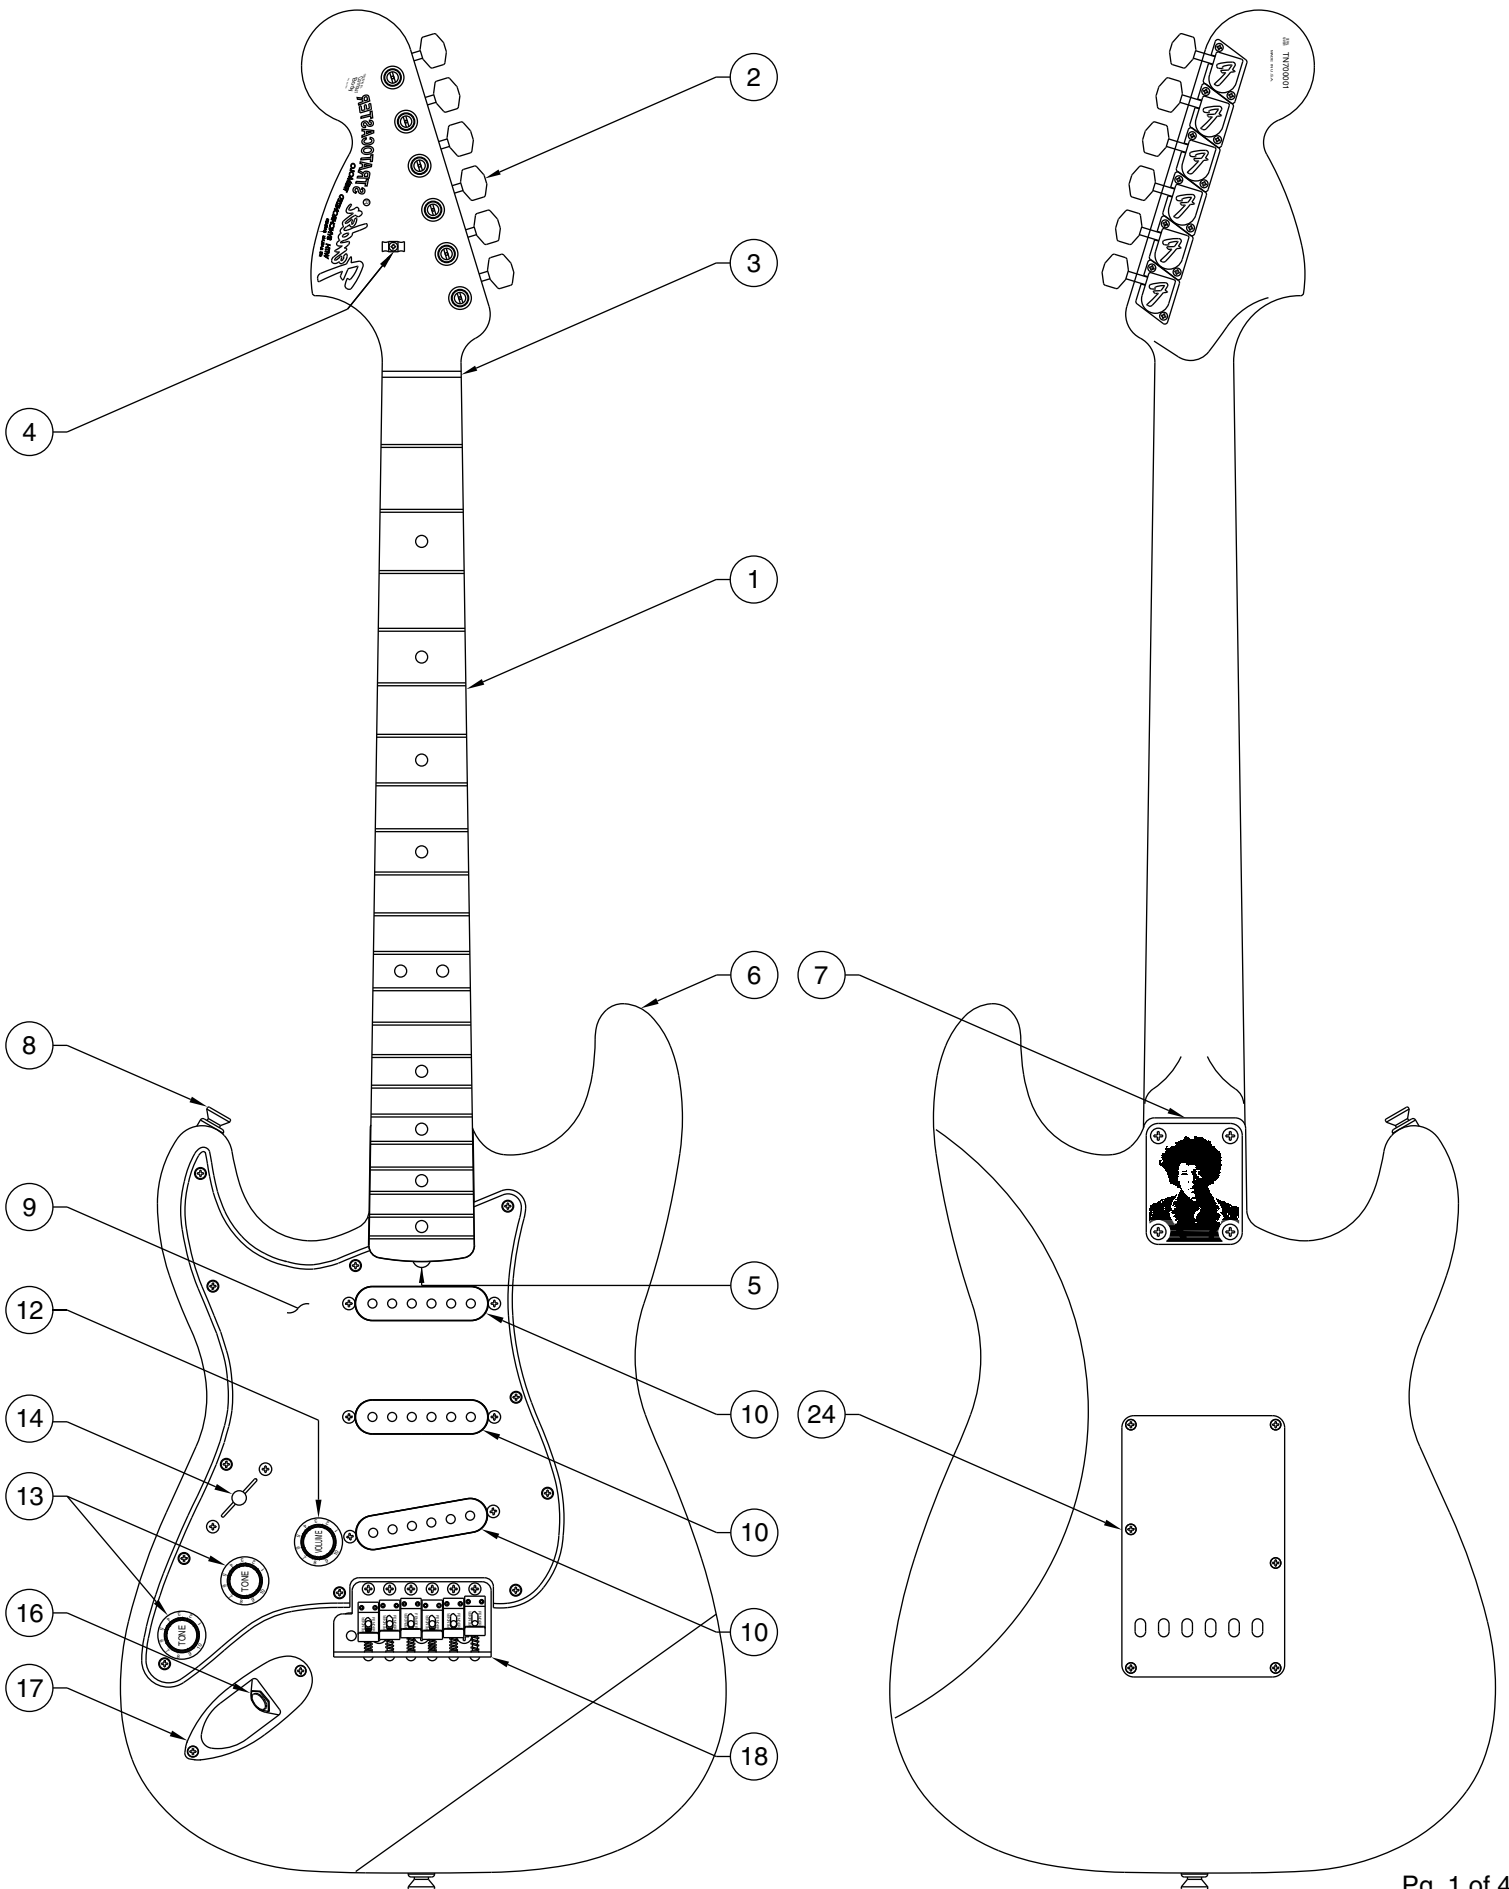

JIMI HENDRIX TRIBUTE STRATOCASTER 0106822