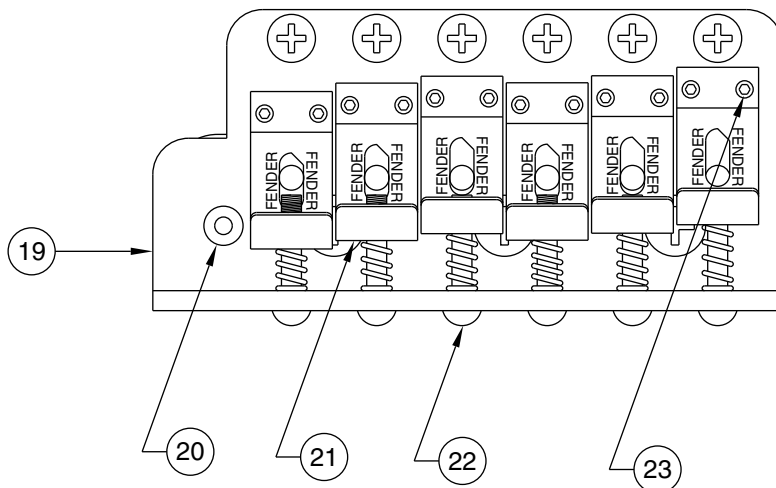

BRIDGE ASSEMBLY