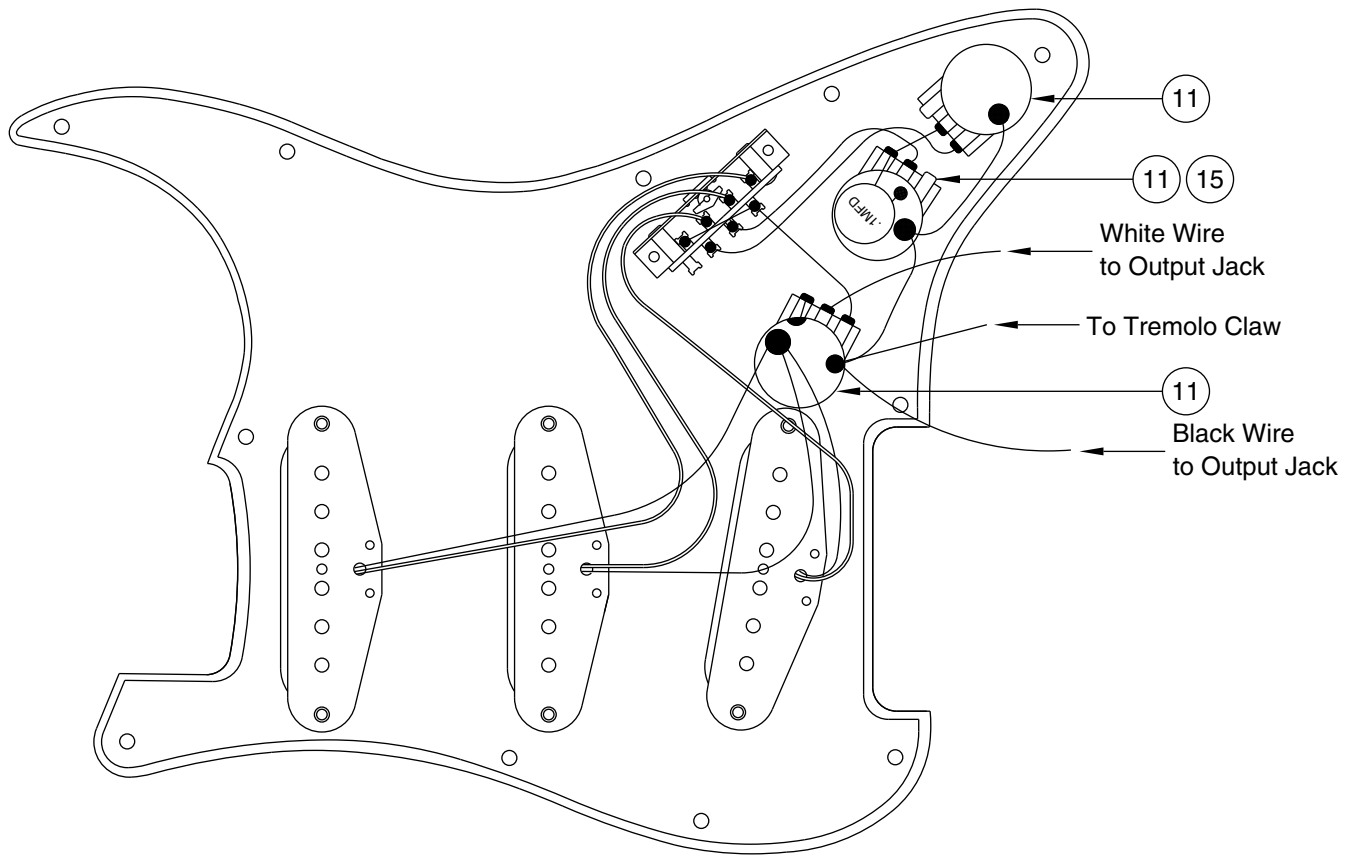

JIMI HENDRIX TRIBUTE STRATOCASTER 0106822

PICKGUARD ASSEMBLY