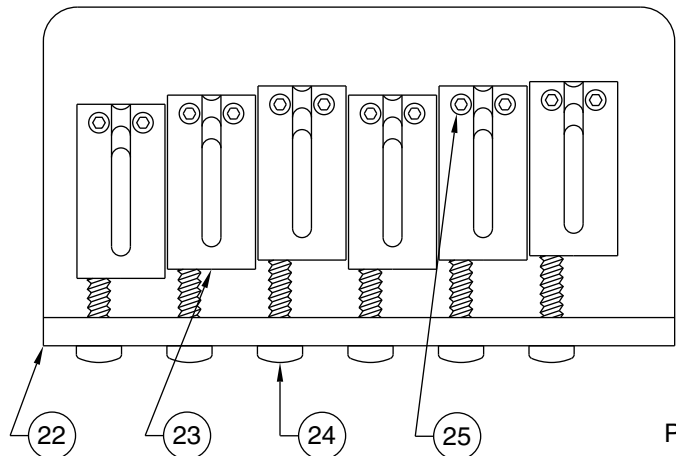

BIG APPLE STRATOCASTER HARD TAIL 0107230

BIG APPLE STRATOCASTER HARD TAIL 0107230

PICKGUARD ASSEMBLY

SWITCH WIRING DETAIL

N.T.S.

BRIDGE ASSEMBLY

BIG APPLE STRATOCASTER HT. 0107230

REF.#	P/N	DESCRIPTION
1	0028154000	Neck, American Stratocaster, R/W
	0028155000	Neck, American Stratocaster, MPL
2	0021374000	Tuning Key
3	0083675000	Bone Nut
4	0021537000	String Retainer
	0021405000	Mounting Screw
5	0020810000	Truss Rod Adjustment Nut
	0023811000	Truss Rod Adjusting Wrench
6	0056184xxx	Body, Am. Strat., Solid Paint
	0054631xxx	Body, Am. Strat., Sunburst
	0053705xxx	Body, Am. Deluxe Strat., Ash
7	0054038000	Neck Mounting Plate
	0021424000	Mounting Screw
	0031571000	Tilt Adjustment Screw
8	0021453000	Strap Button
	0021422000	Mounting Screw
	0019056000	Felt Washer, Black
	0020491000	Felt Washer, White
9	0053045000	Pickguard, Big Apple Strat., Shell
	0053044000	Pickguard, Big Apple Strat., Pearl
	0021407000	Mounting Screw
10	0053054000	Pickup, Neck, Seymour Duncan
	0050166000	Mounting Screw
	0050167000	Spring, Humbucker
11	0056165000	Pickup, Bridge, Seymour Duncan
	0050166000	Mounting Screw
	0050167000	Spring, Humbucker
12	0038950000	Control, 500K, (2) Taper
	0016352000	Mounting Hex Nut
	0016436000	Lock Washer, Intl
13	0013446000	Control, 250K, Taper
	0016352000	Mounting Hex Nut
	0016436000	Lock Washer, Intl
14	0056149000	Knob, Volume, White
15	0056148000	Knob, Tone, White, (2)
16	0050610000	Switch, Lever 5-Position
	0021417000	Mounting Screw
	0019554000	Knob, White
17	0024832000	Capacitor, .022uf
18	0012869000	Solder Lug
	0015116000	Mounting Screw
19	0021956000	Output Jack
	0016352000	Mounting Hex Nut
	0016436000	Lock Washer, Intl
20	0010280090	Ferrule, Jack
	0021407000	Mounting Screw
21	0032909000	Bridge Assembly, Am. Strat
	0021373000	Mounting Screw
22	0032911000	Bridge Plate
23	0026099000	Bridge Section, (6)
24	0017031000	Intonation Screw, (6)
	0019395000	Intonation Spring, 5&6
	0019394000	Intonation Spring, 1-4
25	0026779000	Height Adjustment Screw, 1&6
	0026780000	Height Adjustment Screw, 2-5
	0018531000	Adjusting Wrench, Saddle Height
26	0021429000	Ferrule String Retainer