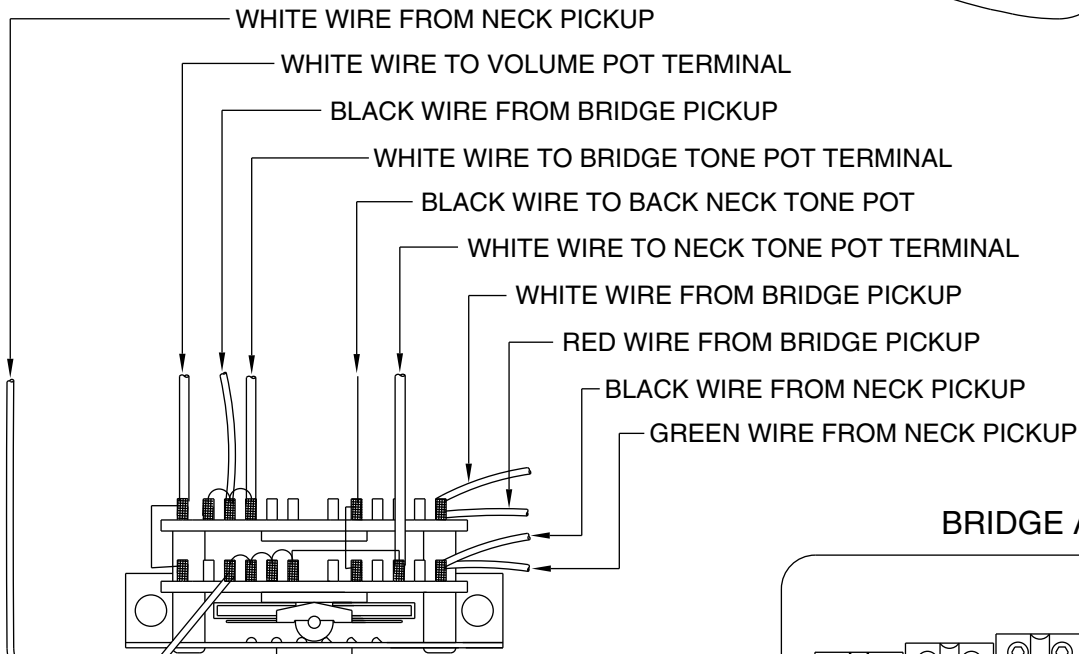

BIG APPLE STRATOCASTER HARD TAIL 0107230

PICKGUARD ASSEMBLY

SWITCH WIRING DETAIL