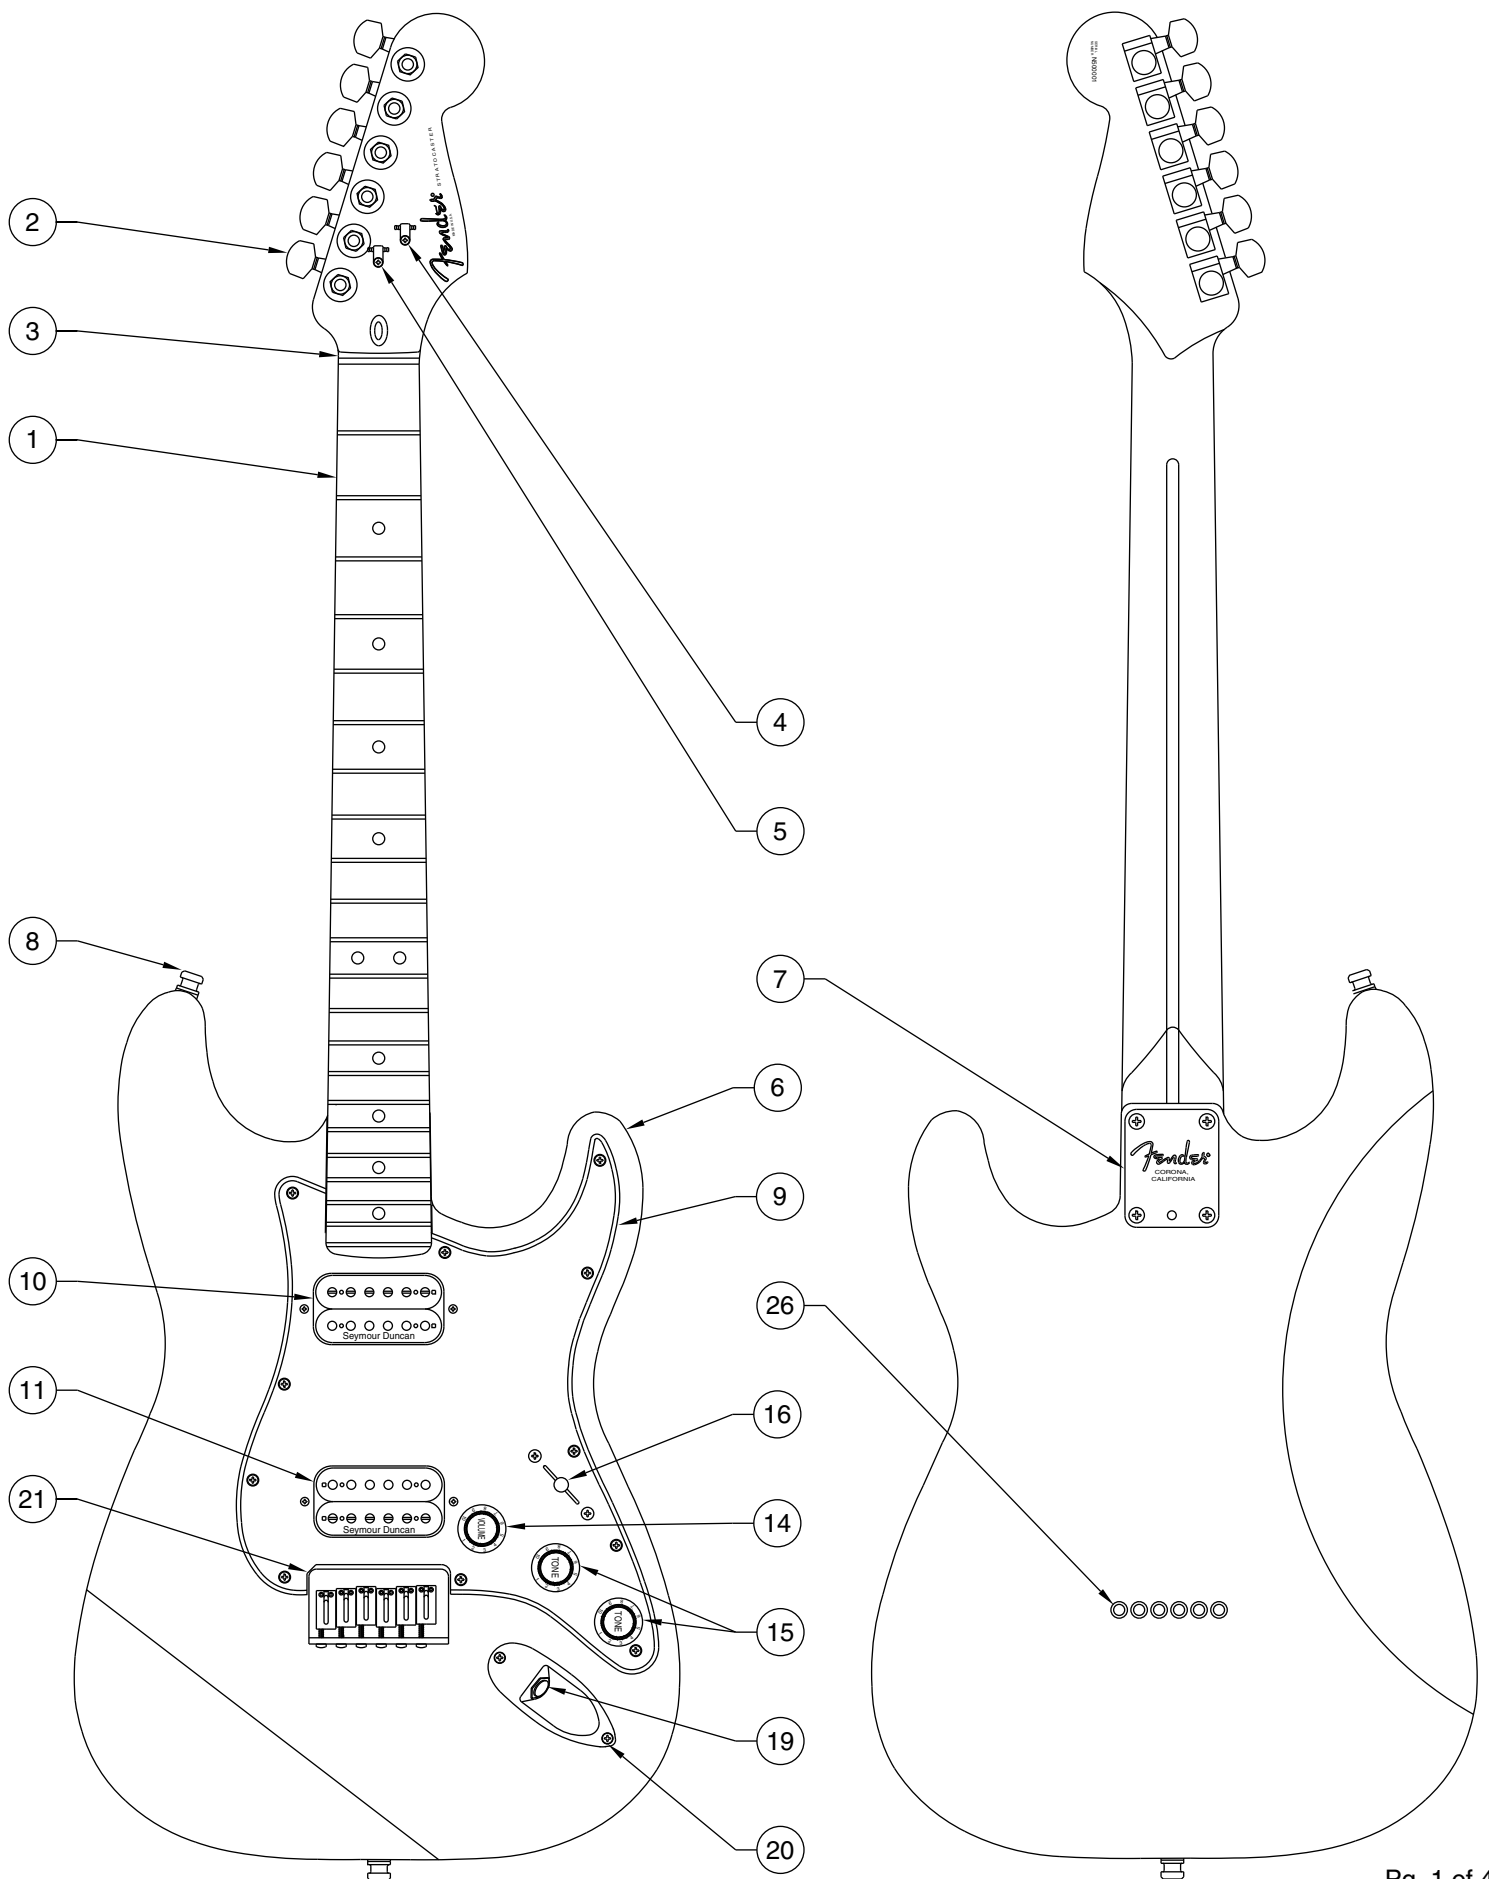

BIG APPLE STRATOCASTER HARD TAIL 0107230