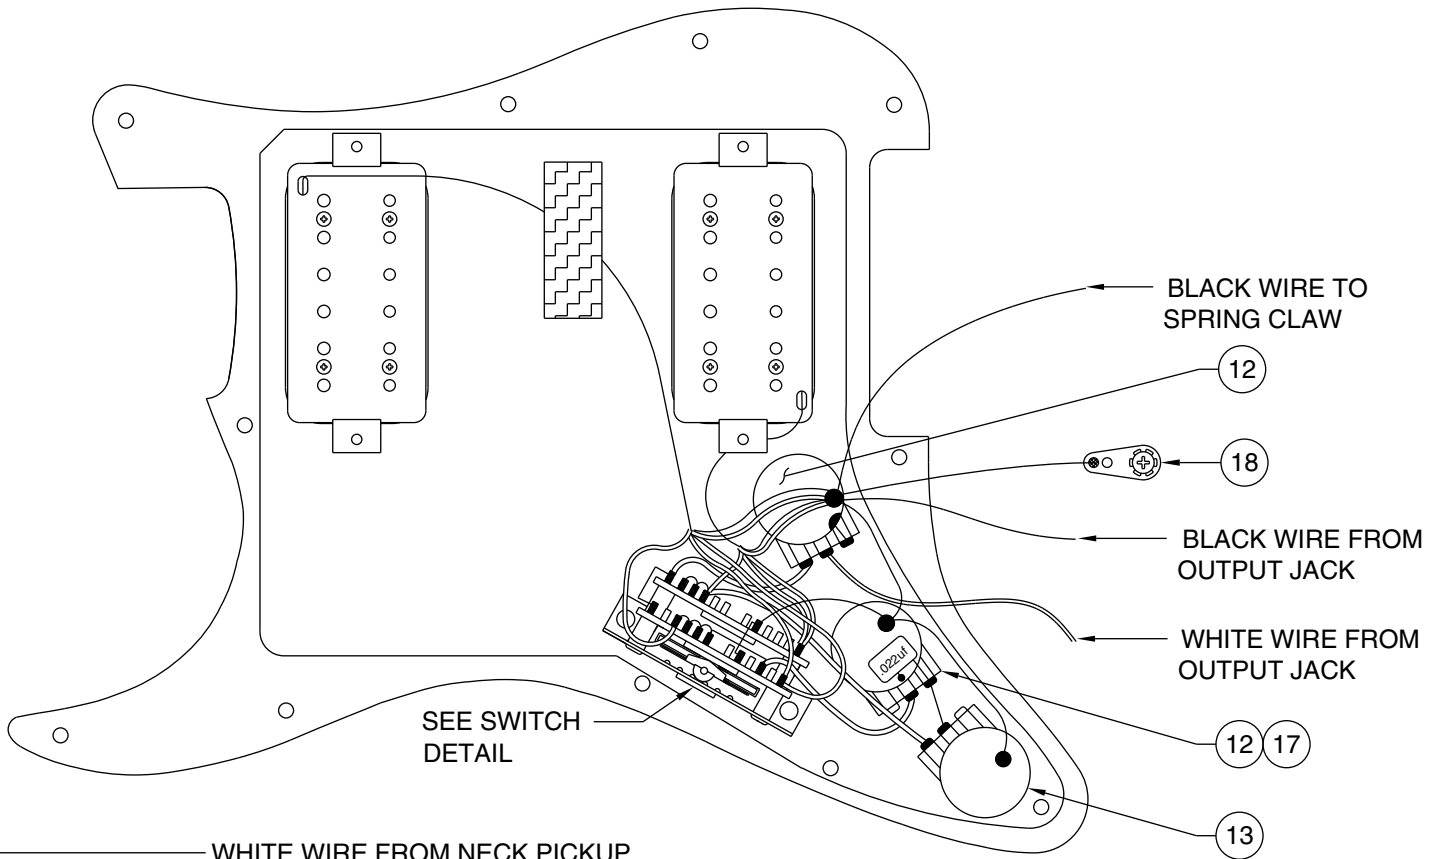

BIG APPLE STRATOCASTER HARD TAIL 0107230

PICKGUARD ASSEMBLY

SWITCH WIRING DETAIL