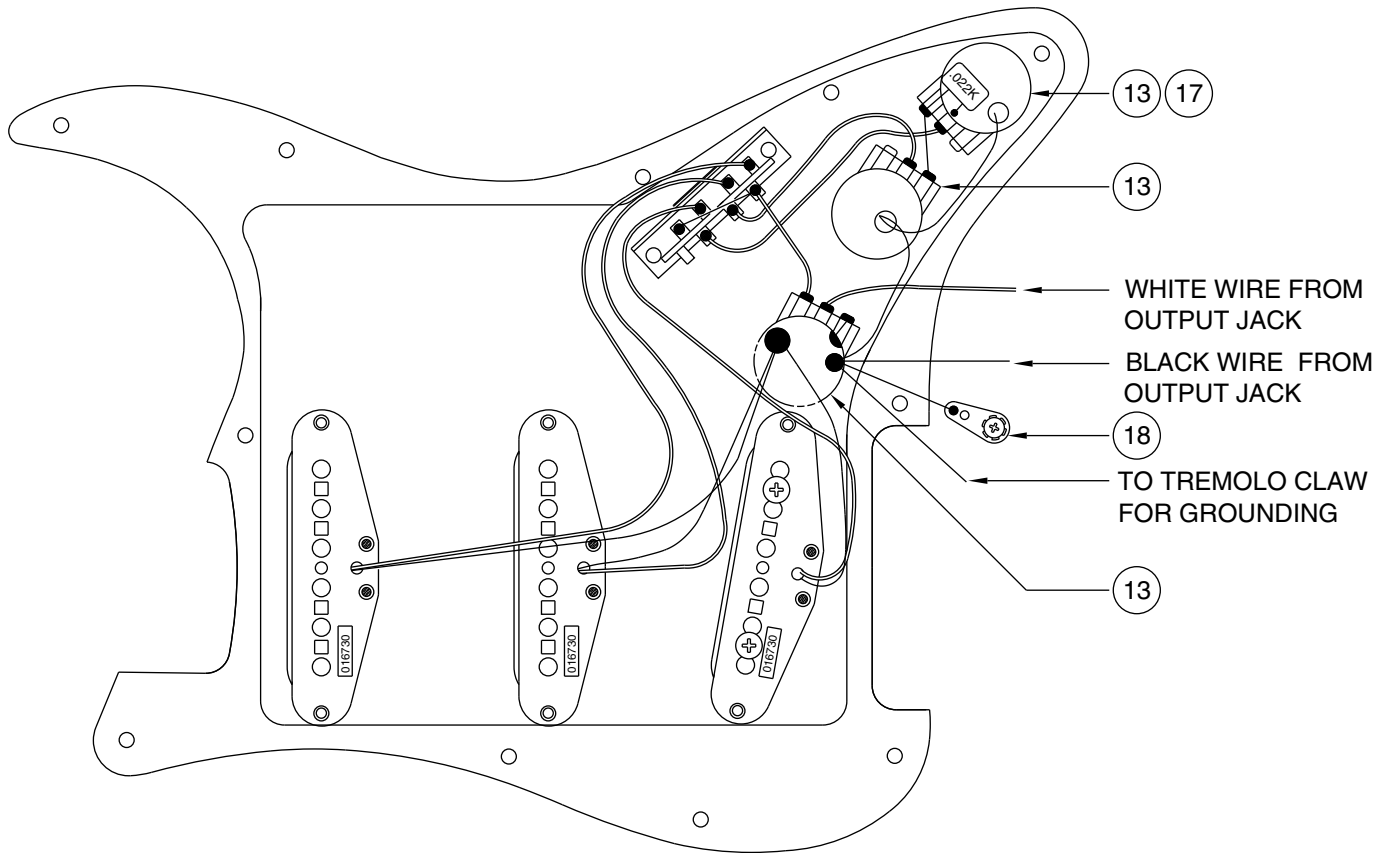

AMERICAN STANDARD STRATOCASTER LH 0107420/7422

PICKGUARD ASSEMBLY