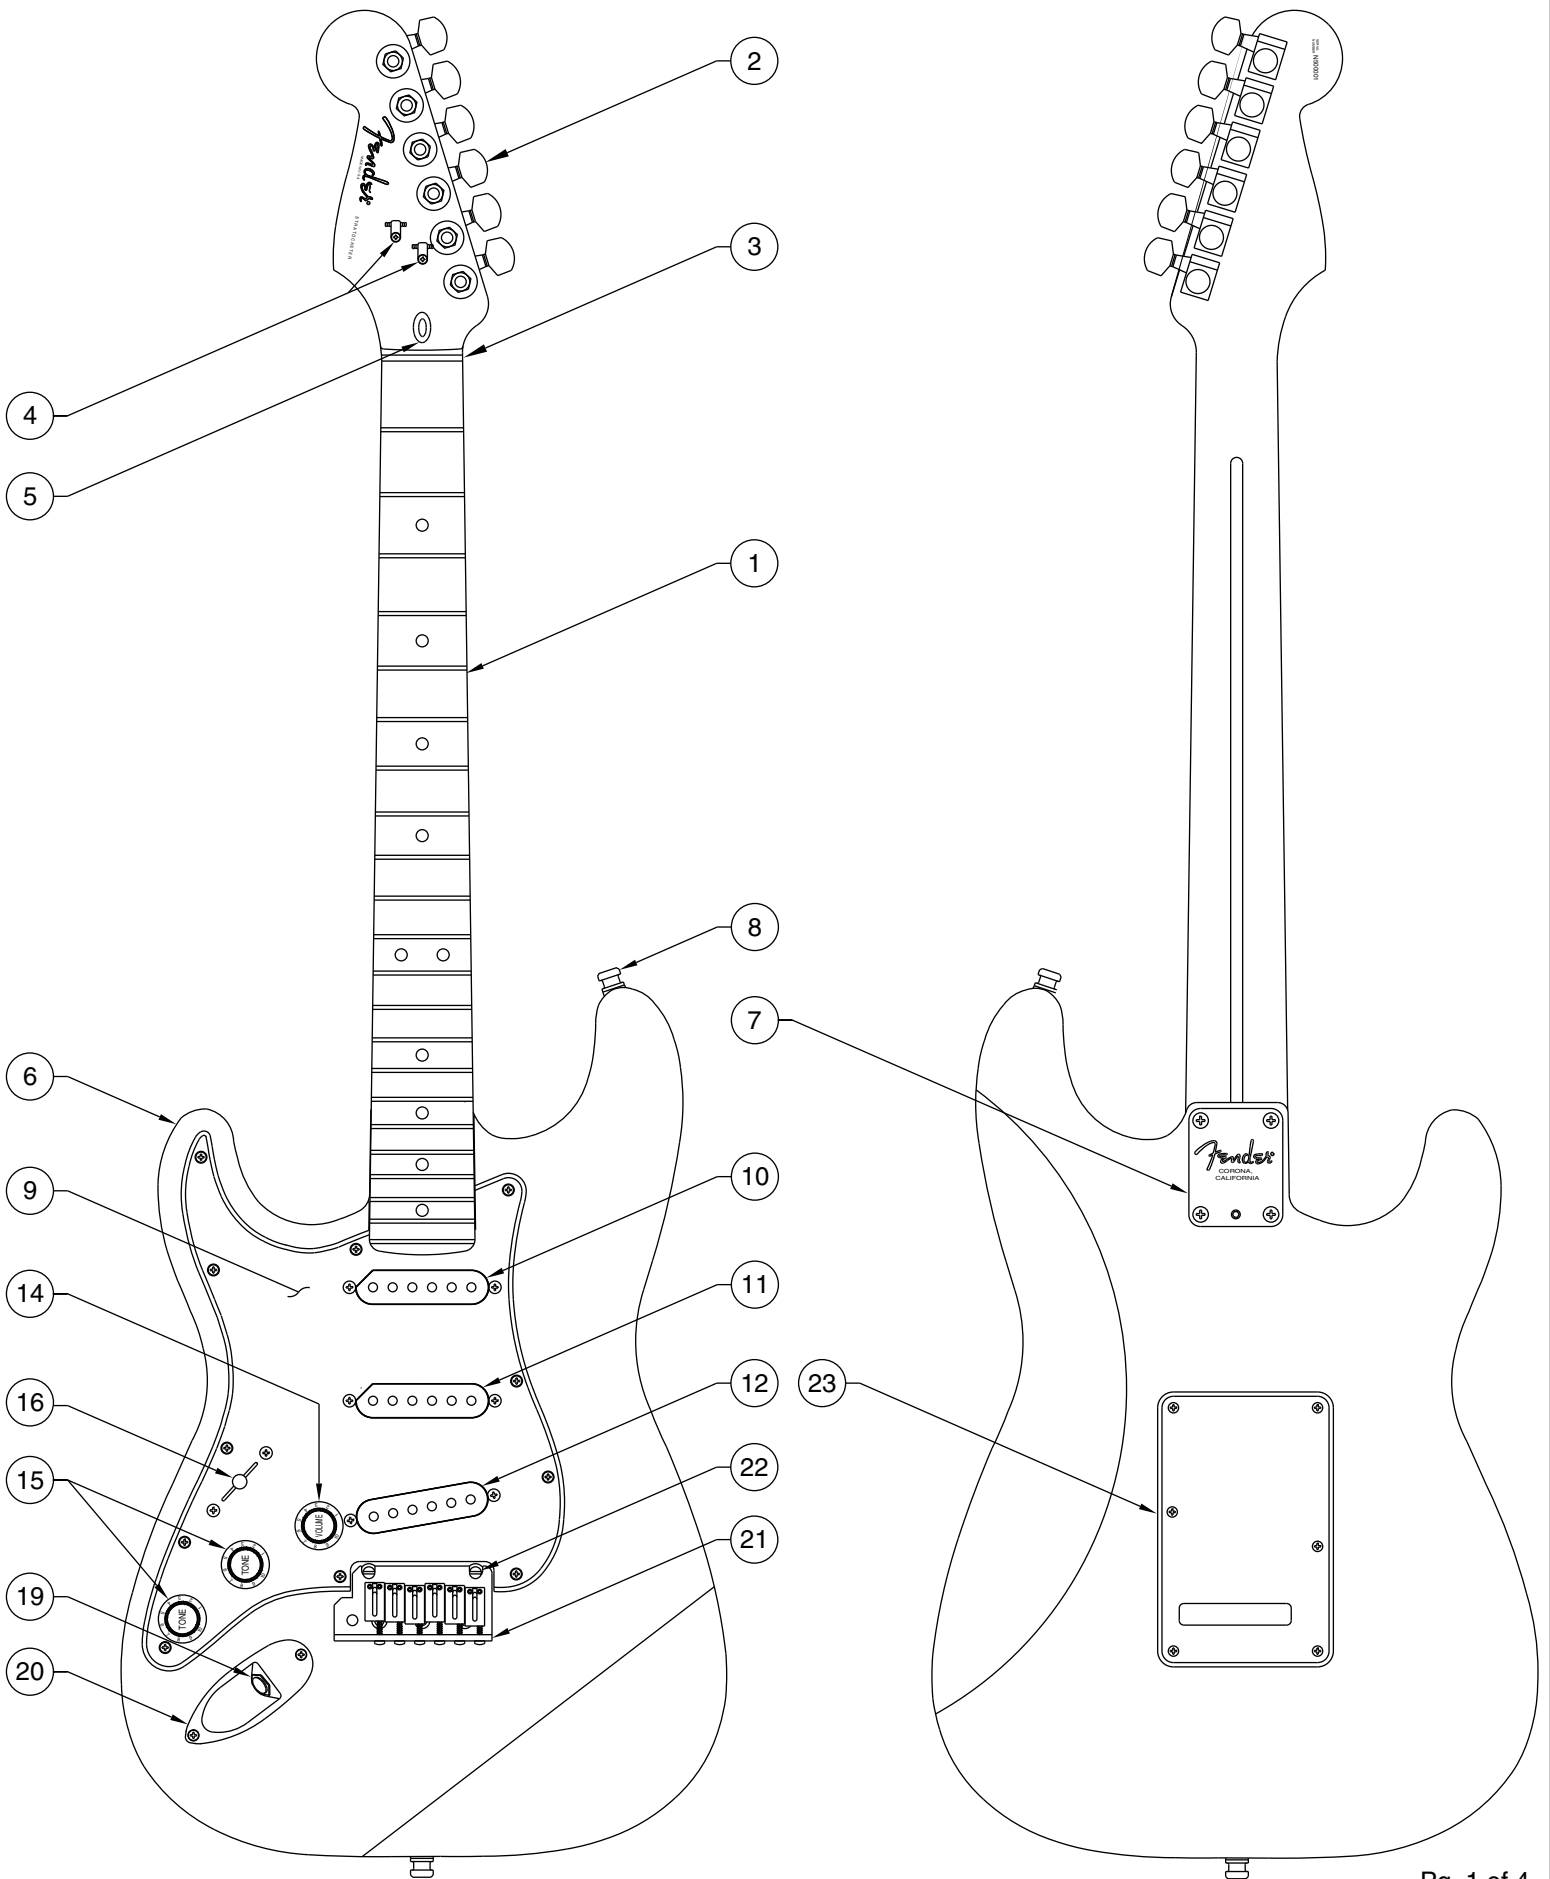

# AMERICAN STANDARD STRATOCASTER LH 0107420/7422

Body Part Number	
0048702500	3 - Color Sunburst
0026093505	Olympic White
0026093506	Black
0026093593	Purple Metallic

## SWITCH & CONTROL FUNCTION

5 WAY SWITCH POSITION					
					← 5 WAY SWITCH POSITION
T1	T1&T2	T2	T2	T2	← TONE CONTROL
					← NECK PICKUP
					← MIDDLE PICKUP
					← BRIDGE PICKUP
	PICKUP IS ON				PICKUP IS OFF