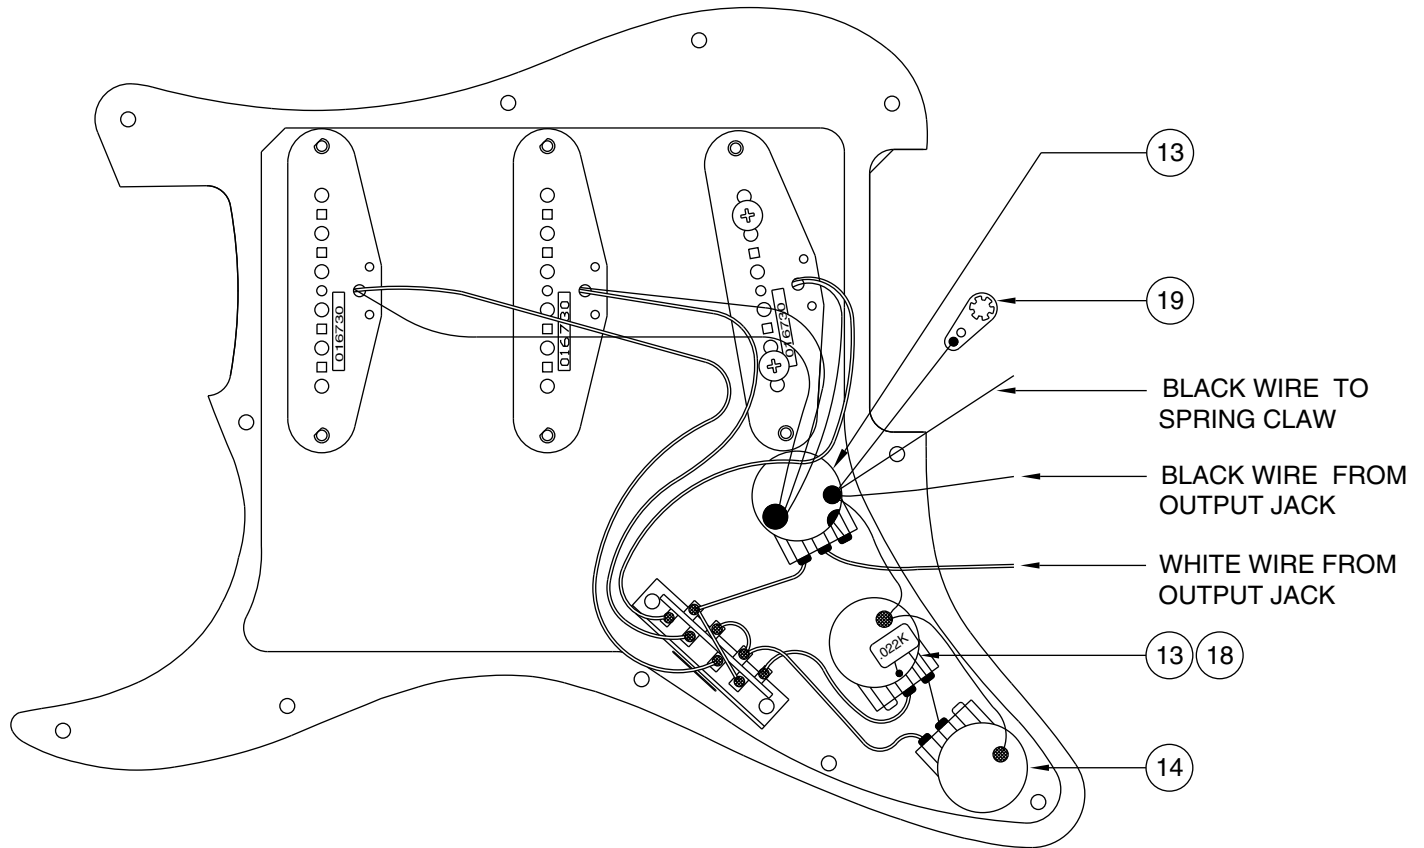

PICKGUARD ASSEMBLY