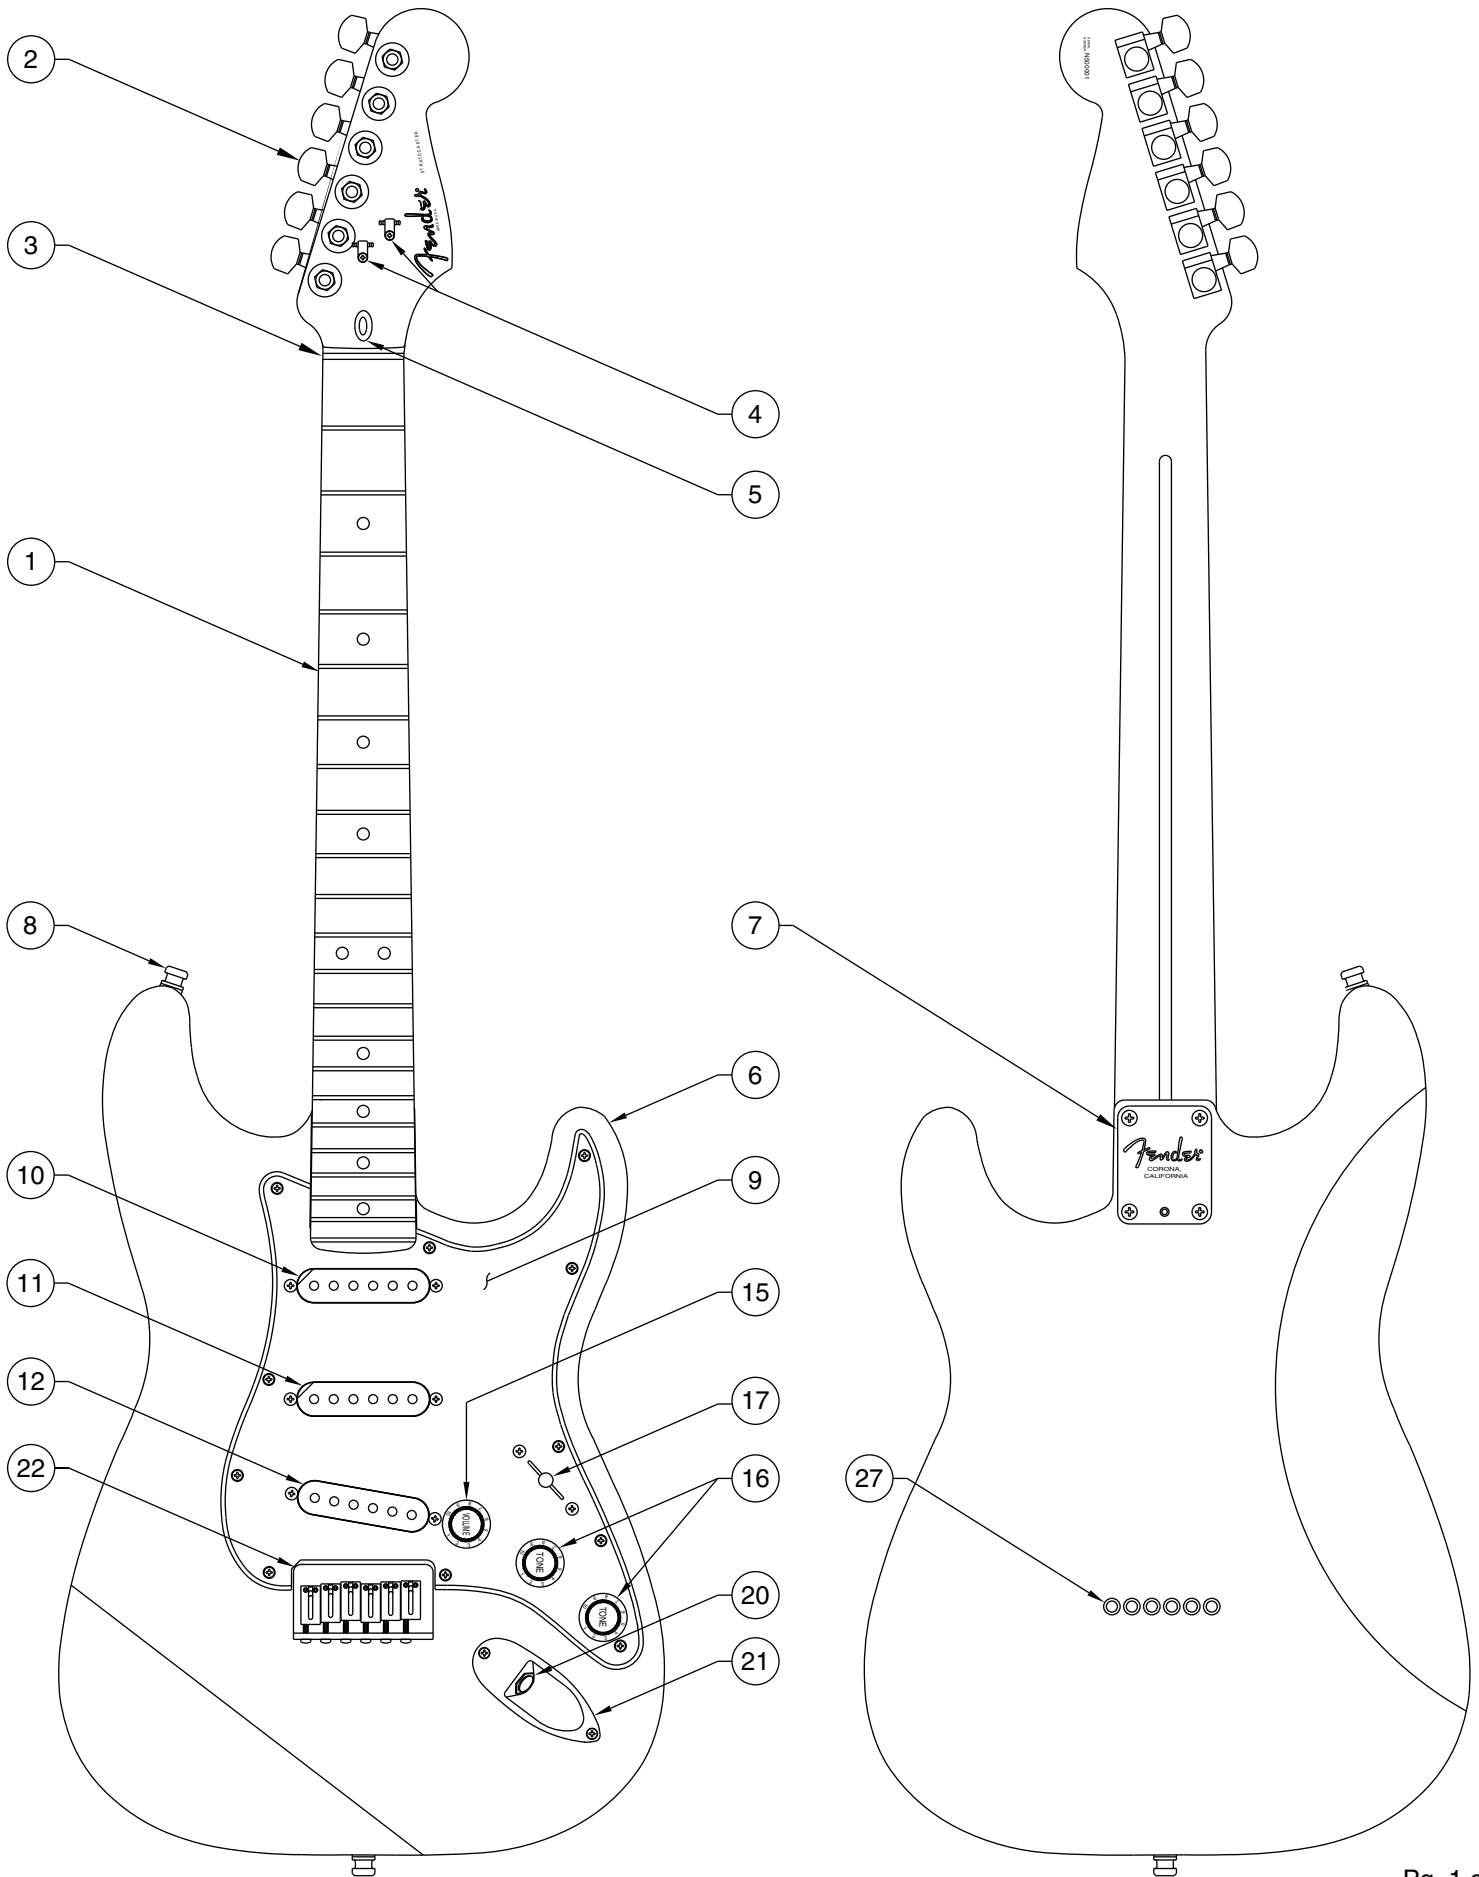

AMERICAN STANDARD STRATOCASTER HARD TAIL 0107430/7432