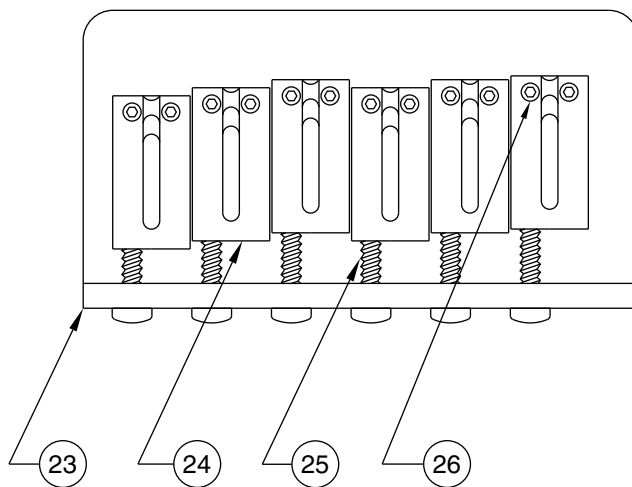

AMERICAN STANDARD STRATOCASTER HARD TAIL 0107430/7432

PICKGUARD ASSEMBLY

BRIDGE ASSEMBLY

AMERICAN STANDARD STRATOCASTER HARD TAIL 0107430/7432

REF.#	P/N	DESCRIPTION	REF.#	P/N	DESCRIPTION
1	0028154000	Neck, American Standard Stratocaster, R/W		0026780000	Height Adjustment Screw, 2-5
	0028155000	Neck, American Standard Stratocaster, M/N	27	0021429000	Ferrule, String Retainer
2	0021374000	Tuning Key, (1) Set, W/Bushing			
3	0083675000	Bone Nut			
4	0021537000	String Retainer			
	0021405000	Mounting Screw			
5	0020810000	Truss Rod Adjustment Nut			
	0023811000	Truss Rod Adjusting Wrench			
6	0053705xxx	Body, Am. Std. Strat, Hard Tail, Solid Paint			
	0053707xxx	Body, Deluxe/Std. Hard Tail, Ash			
	0054631xxx	Body, Am. Std. Strat, Hard Tail, Sunburst			
7	0054038000	Neck Mounting Plate			
	0021424000	Mounting Screw			
	0031571000	Tilt Adjustment Screw			
	0023811000	Tilt Adjusting Wrench			
8	0021453000	Strap Button			
	0021422000	Mounting Screw			
	0019056000	Felt Washer, Black			
	0020491000	Felt Washer, White			
9	0026076000	Pickguard, Am. Std. Strat, White/Black/White			
	0021407000	Mounting Screw			
10	0039826000	Pickup, Neck, Am. Std. Strat			
	0048631000	Mounting Screw			
	0036481000	Tubing, Latex Cut			
11	0024288000	Pickup, Middle, Am. Std. Strat			
	0048631000	Mounting Screw			
	0036481000	Tubing, Latex Cut			
12	0050665000	Pickup, Hot Bridge, Am. Std. Strat			
	0048631000	Mounting Screw			
	0036481000	Tubing, Latex Cut			
13	0013446000	Control, 250K, Taper (2)			
	0016352000	Mounting Hex Nut			
	0022384000	Lock Washer, Intl			
14	0050666000	Control, 250K, No Load			
	0016352000	Mounting Hex Nut			
	0022384000	Lock Washer, Intl			
15	0056149000	Knob, Volume, White			
16	0056148000	Knob, Tone, White, (2)			
17	0053291000	Switch, Lever 5-Position			
	0021417000	Mounting Screw			
	0019554000	Knob, White			
18	0024832000	Capacitor, .022uf			
19	0012869000	Solder Lug			
	0015116000	Mounting Screw			
20	0021956000	Output Jack			
	0016352000	Mounting Hex Nut			
	0016436000	Lock Washer, Intl			
21	0010280090	Jack Ferrule			
	0021407000	Mounting Screw			
22	0032909000	Bridge Assembly, Am. Std. Strat			
	0021373000	Mounting Screw			
	0018531000	Adjusting Wrench, Saddle Height			
23	0032911000	Bridge Plate, Am. Std. Strat			
24	0026099000	Bridge Section, (6)			
25	0017031000	Intonation Screw, (6)			
	0019395000	Intonation Spring, 5&6			
	0019394000	Intonation Spring, 1-4			
26	0026779000	Height Adjustment Screw, 1&6			