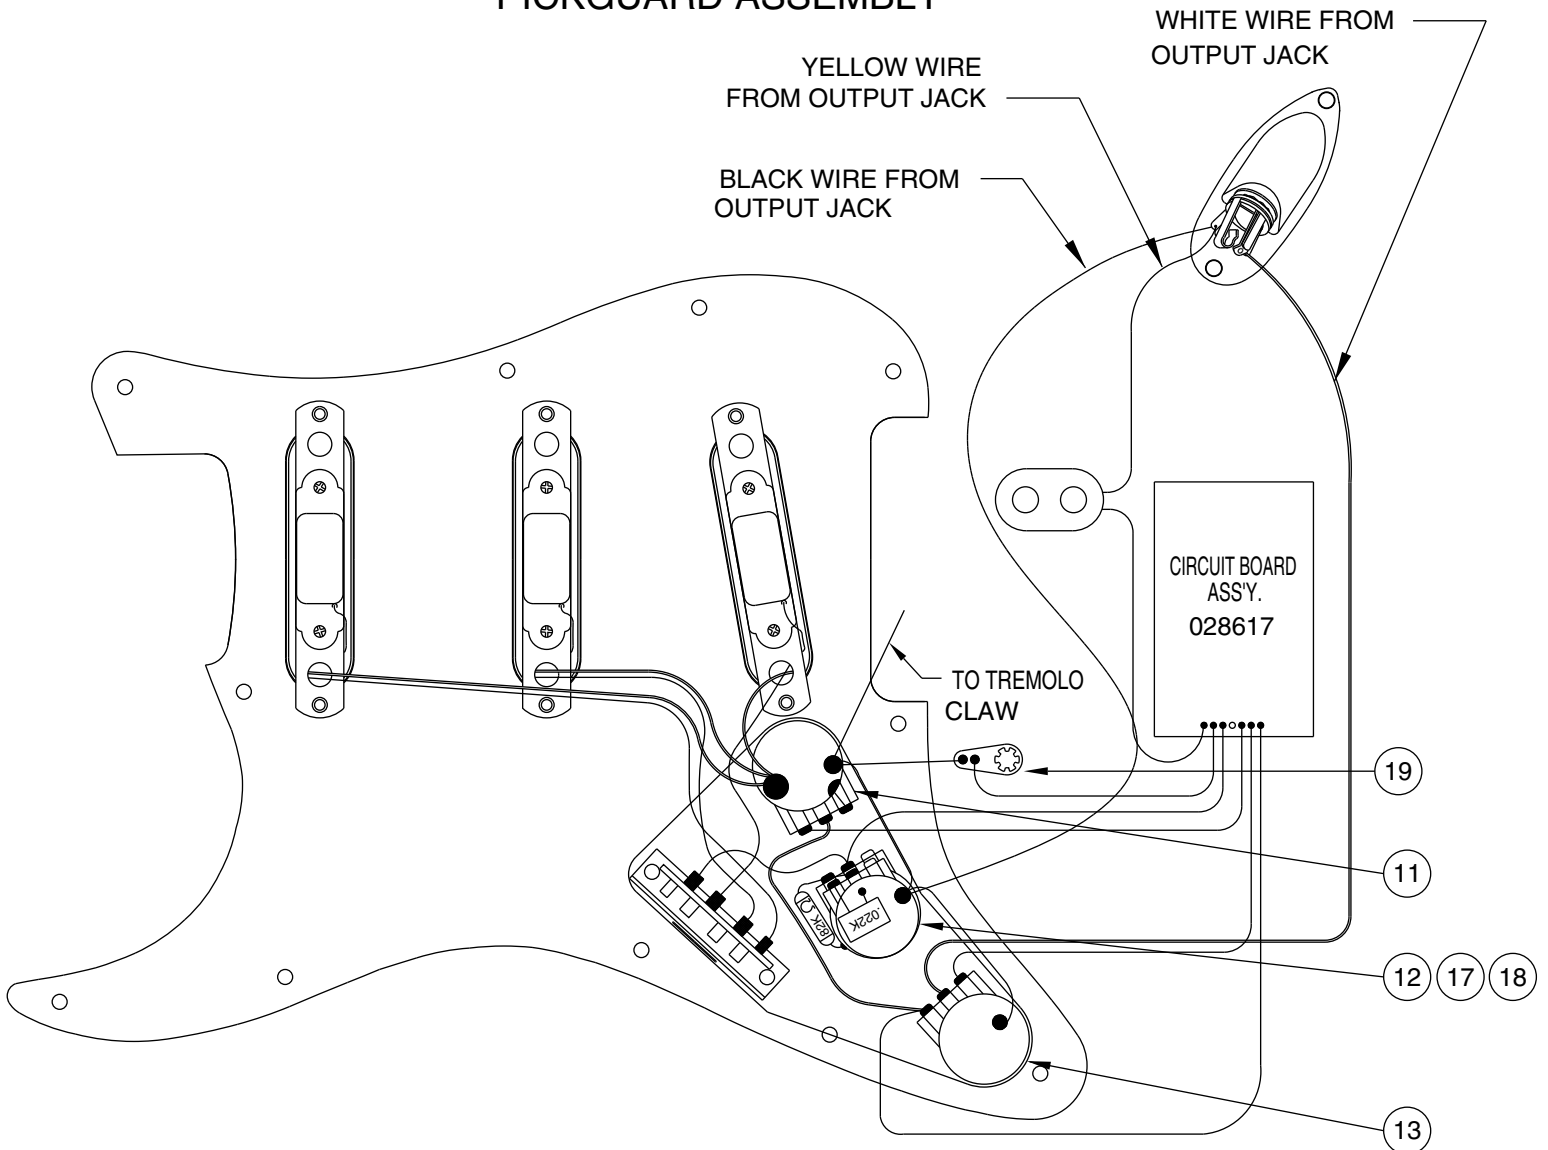

ERIC CLAPTON STRATOCASTER 0107602 PICKGUARD ASSEMBLY