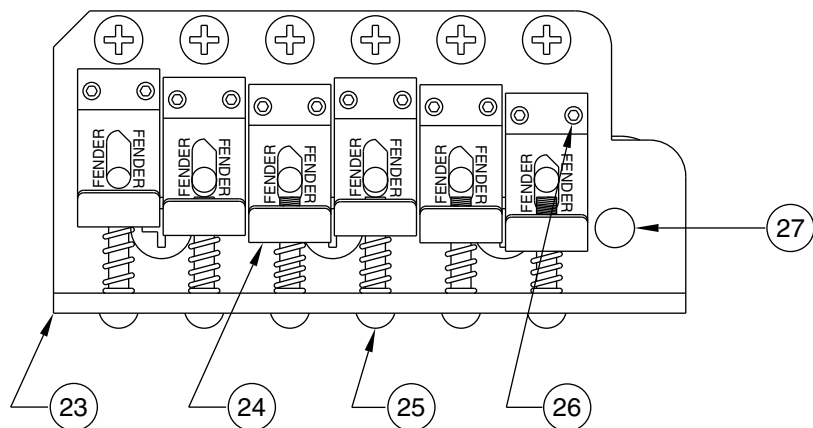

BRIDGE ASSEMBLY