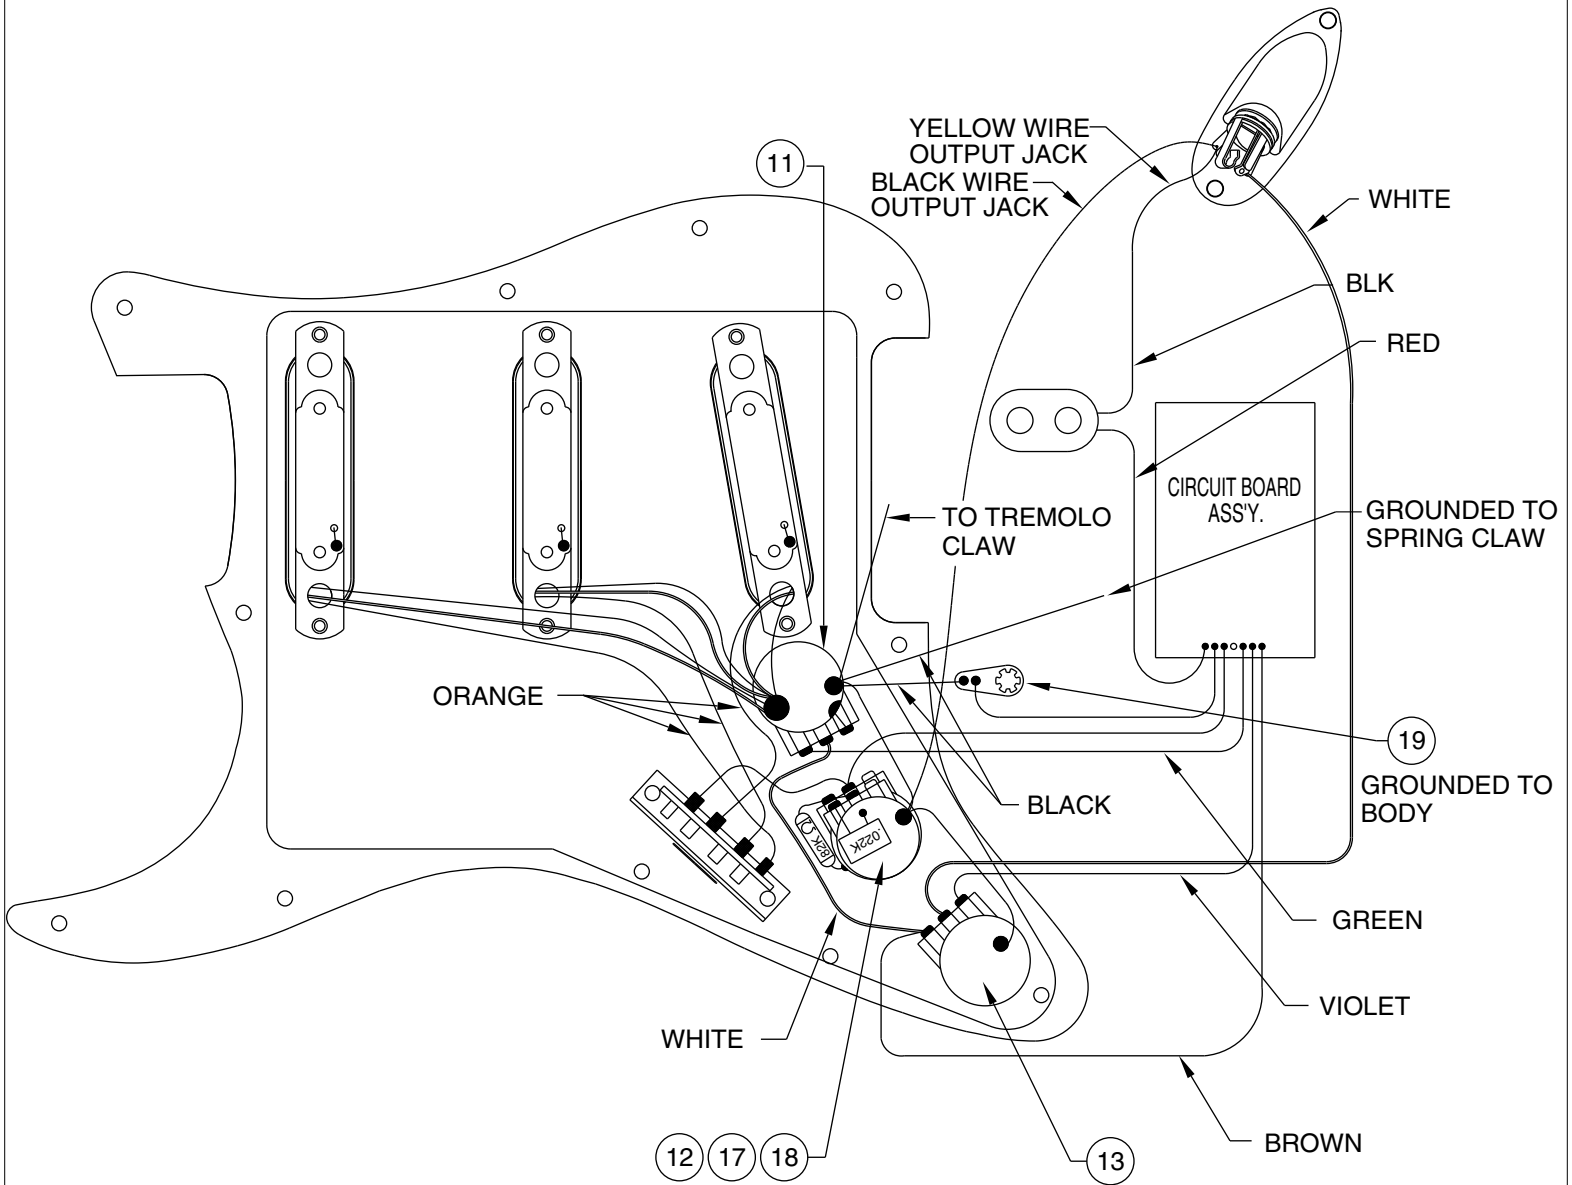

BUDDY GUY STRATOCASTER 0107802

WIRING ILLUSTRATION