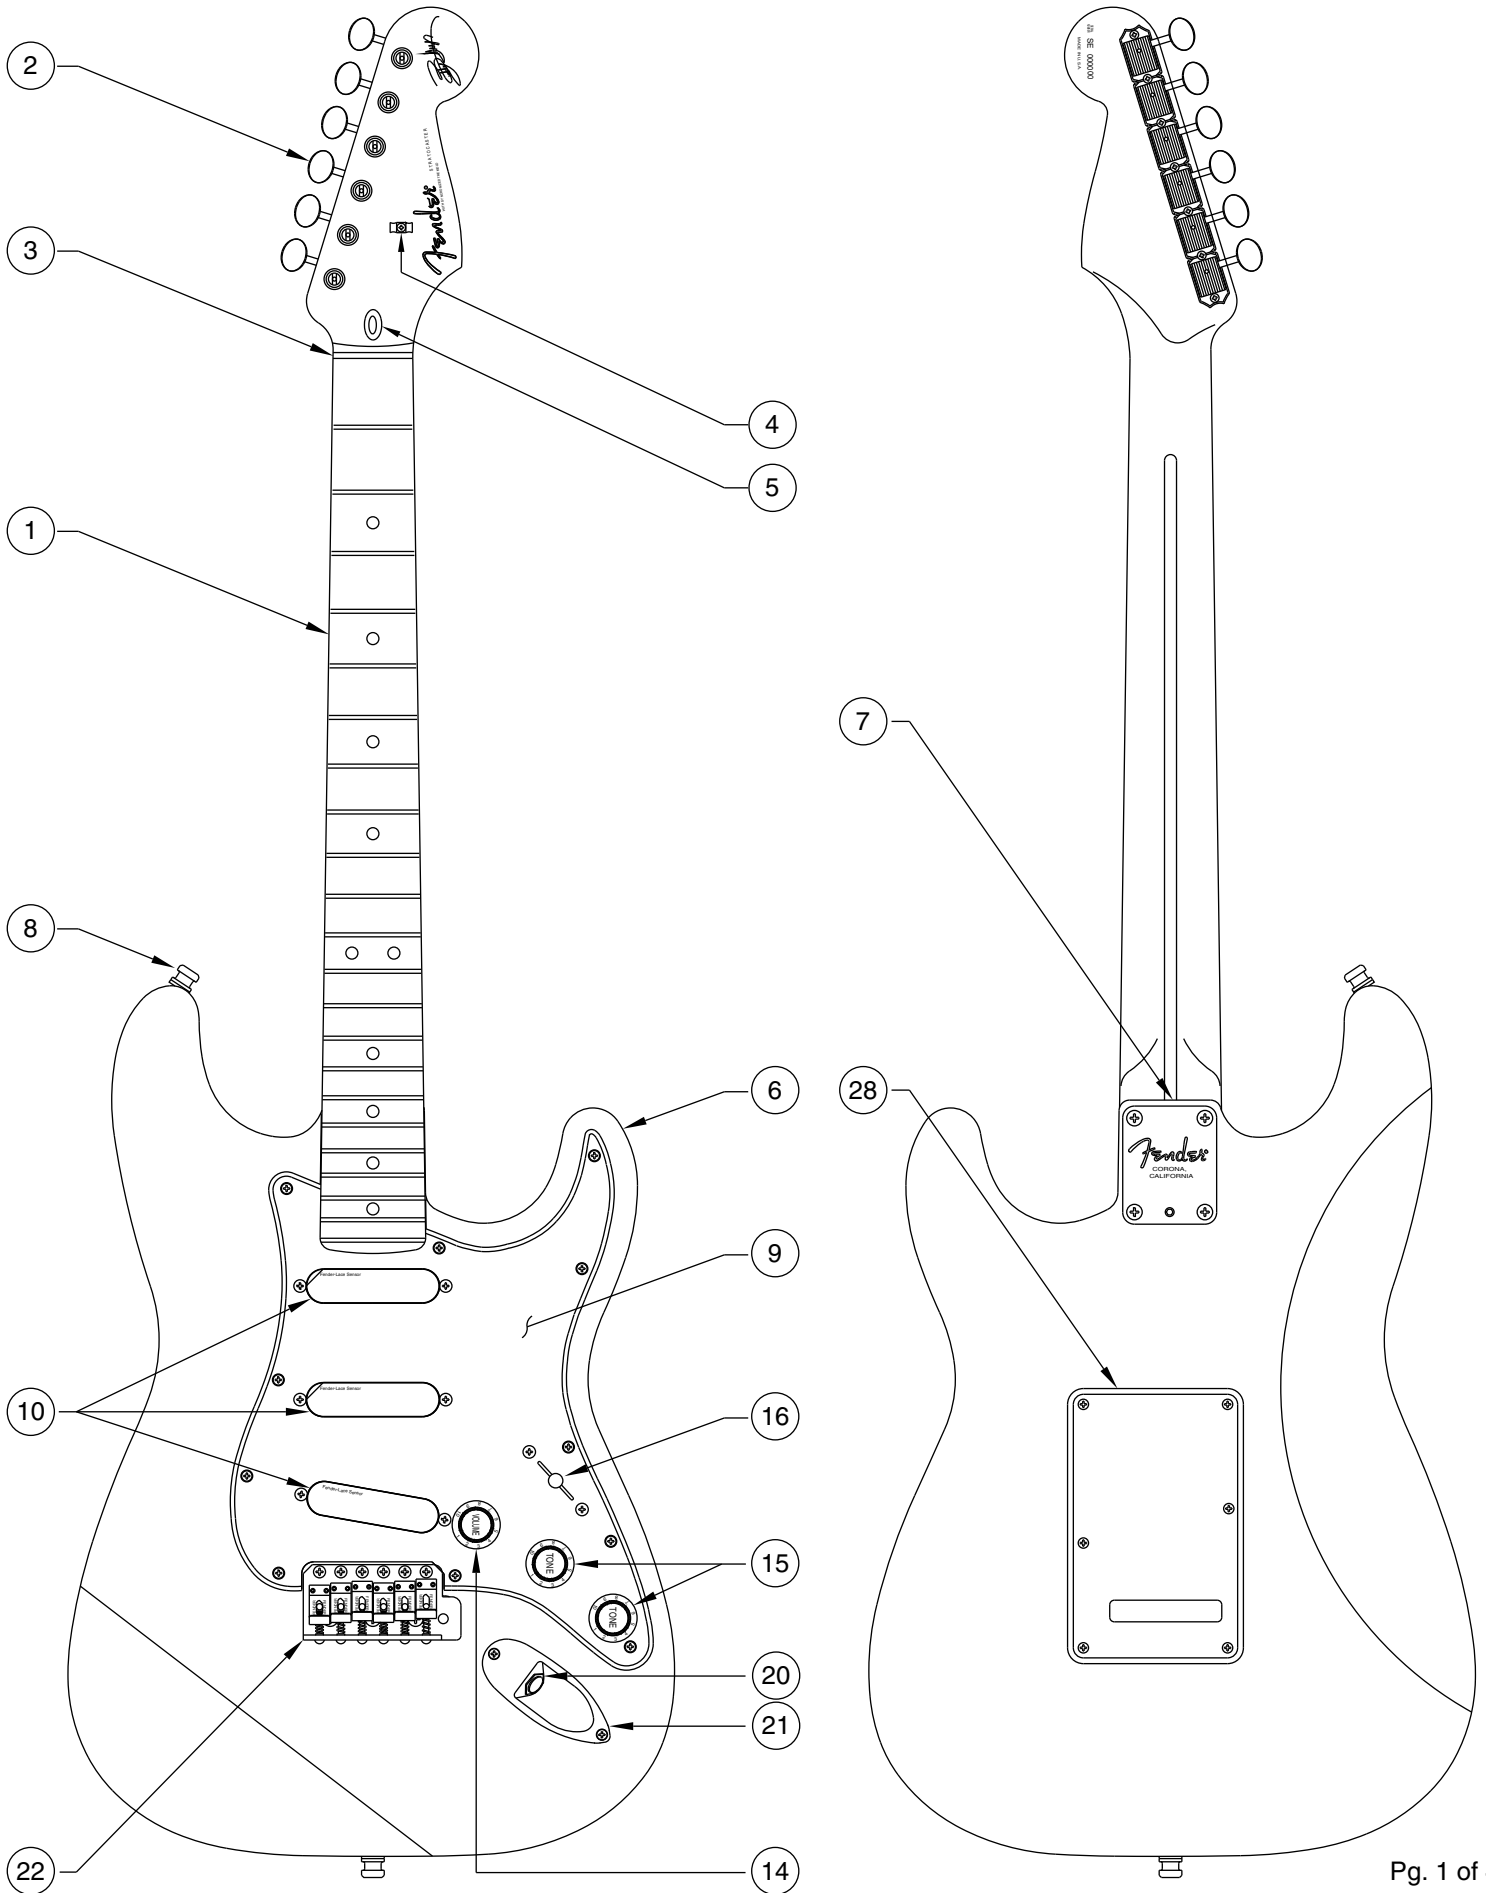

BUDDY GUY STRATOCASTER 0107802