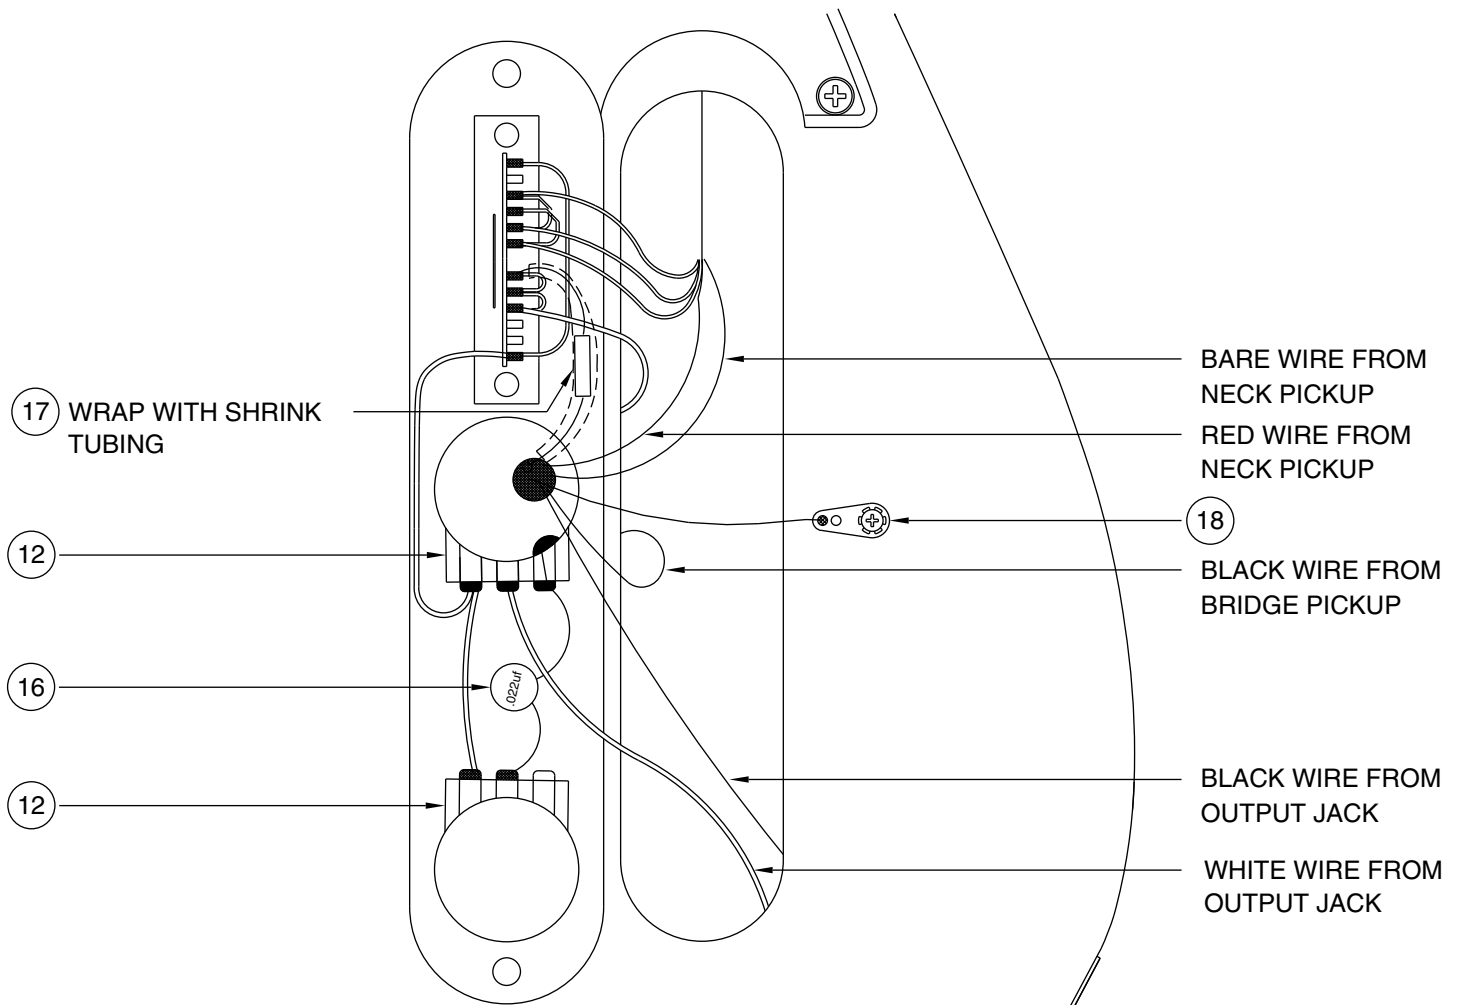

CONTROL ASSEMBLY

SWITCH WIRING DETAIL