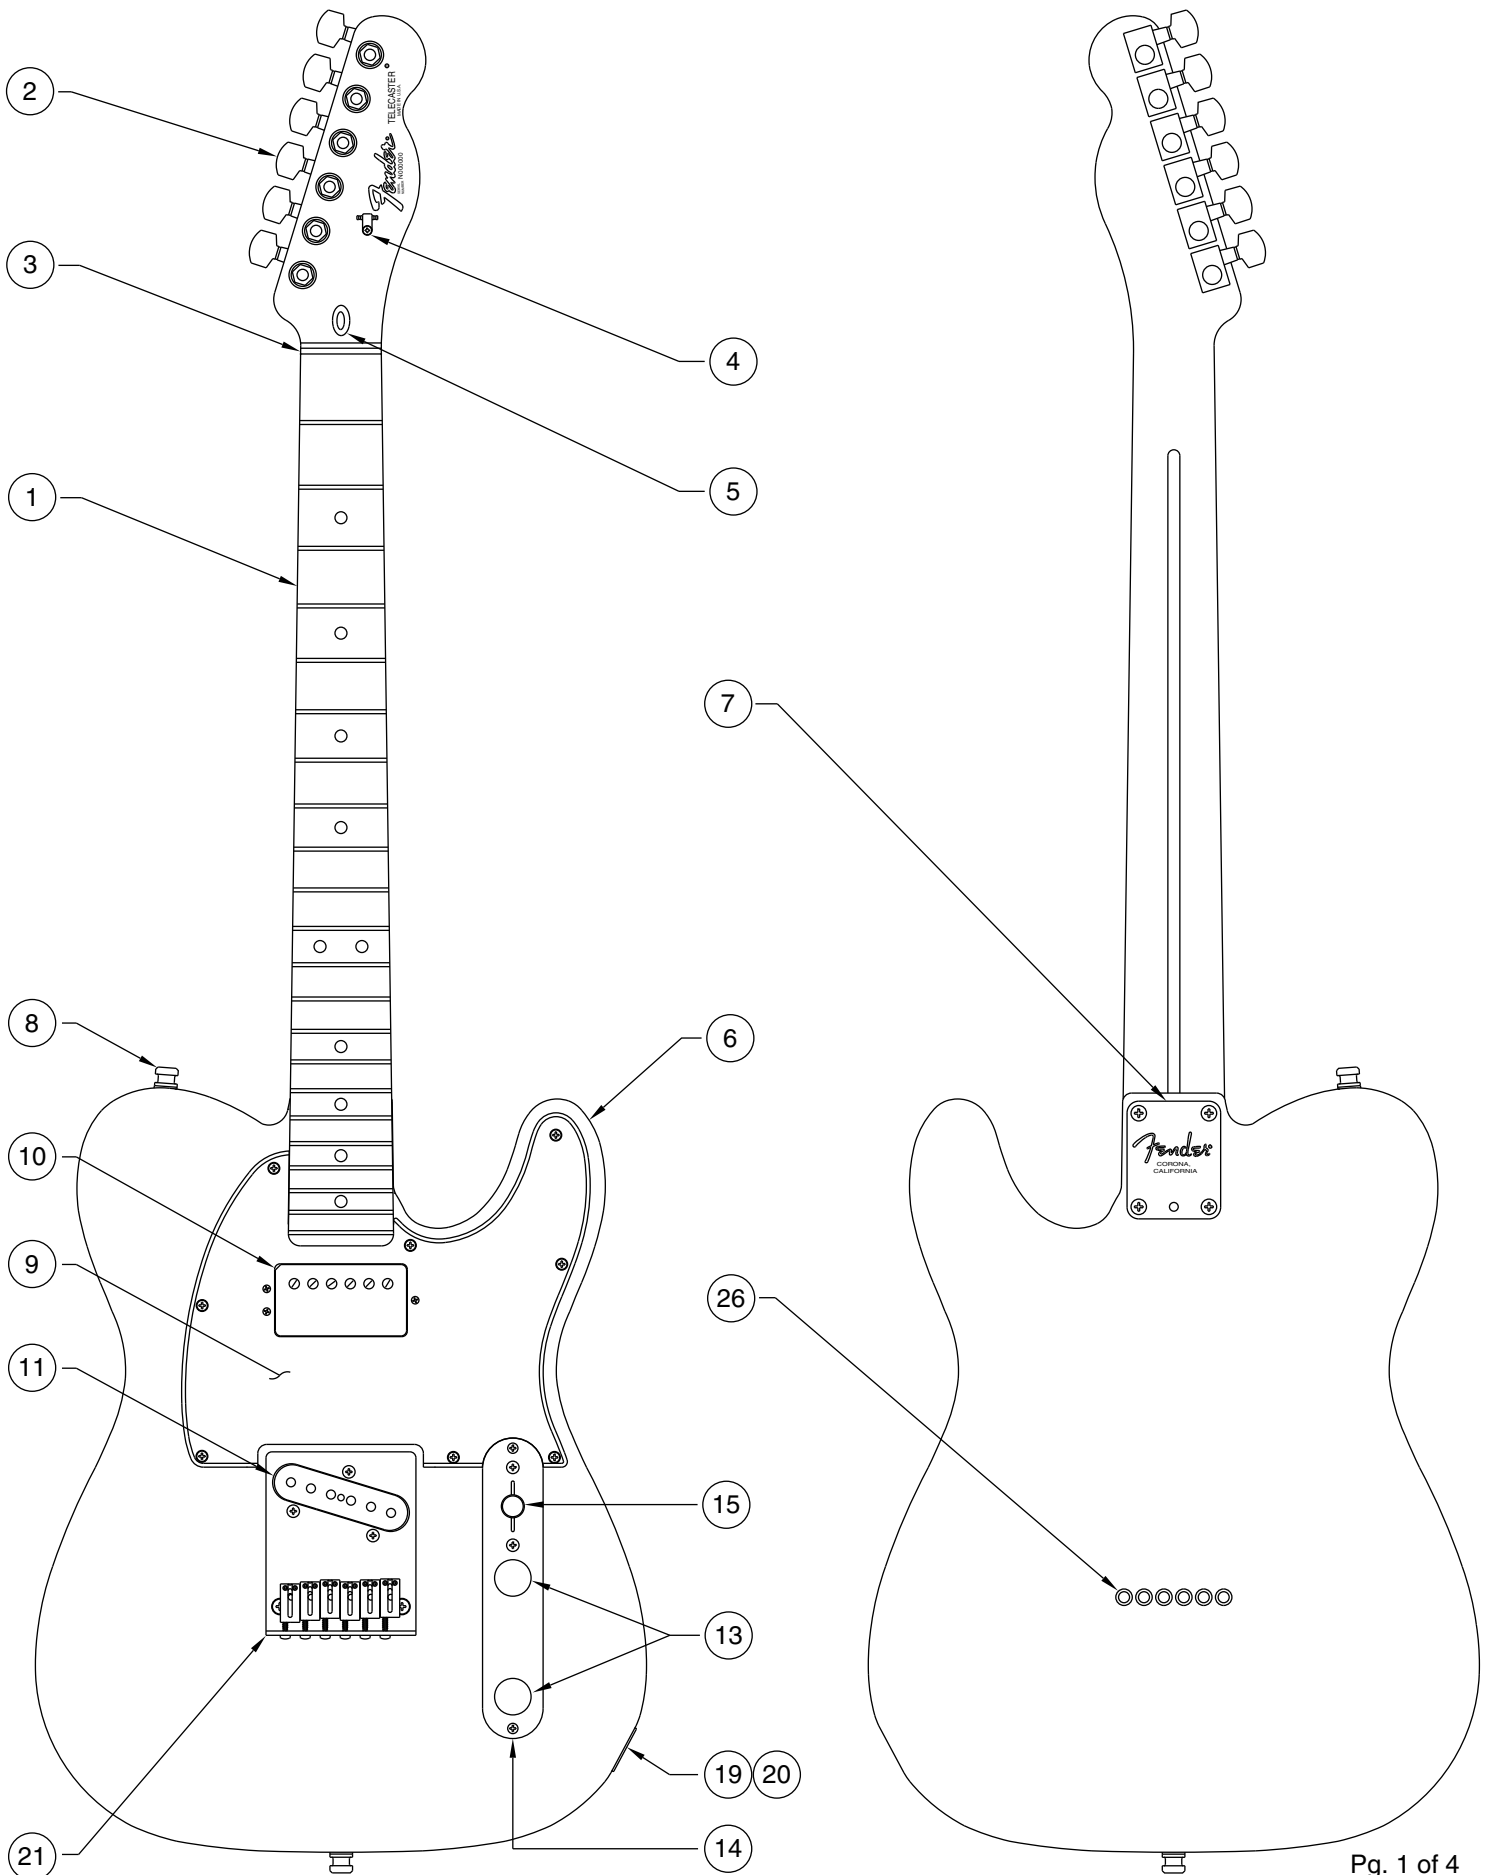

U.S. FAT TELECASTER 0108000/8002