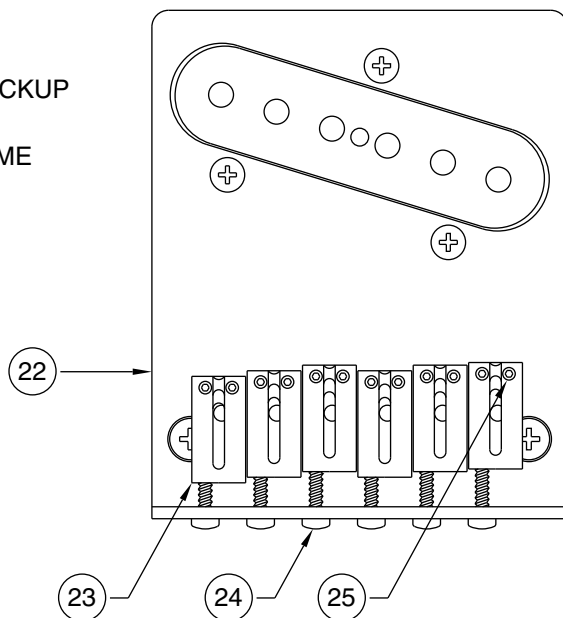

BRIDGE ASSEMBLY