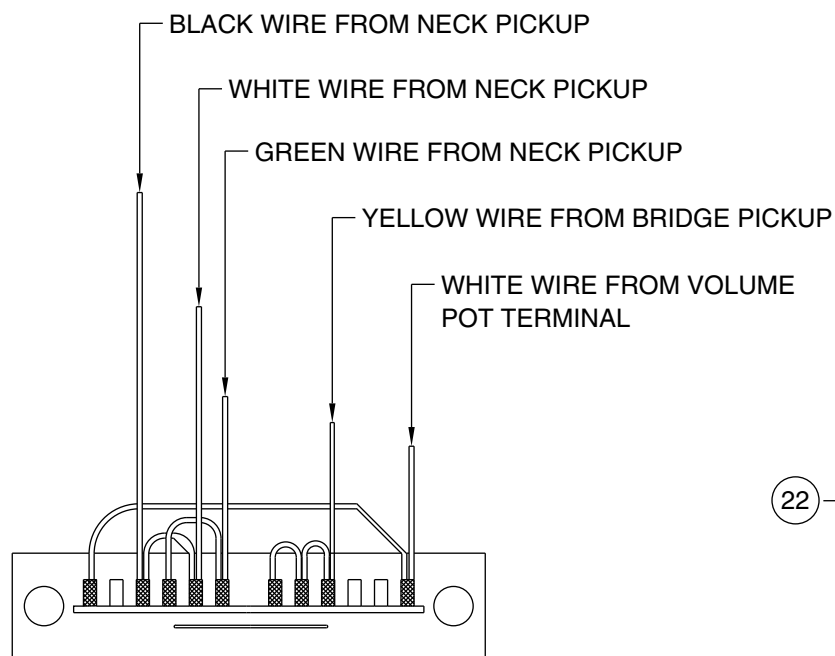

CONTROL ASSEMBLY

SWITCH WIRING DETAIL