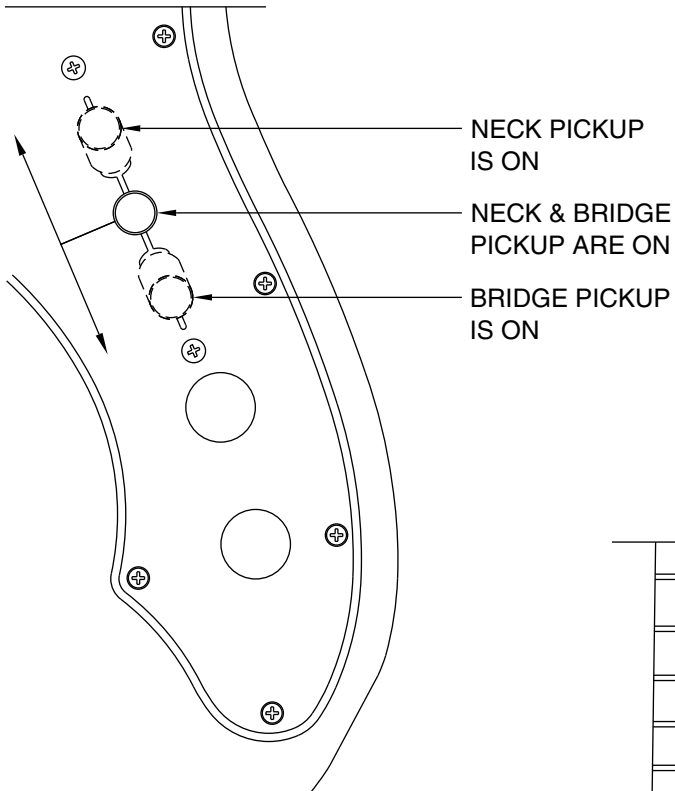

Body Part Number	
0050579500	3 Color Sunburst
0050579506	Black
0050579538	Crimson Red Transparent
0053294505	Olympic White
0053294521	Natural

'90s TELECASTER THINLINE 0108200/8202

SWITCH & CONTROL FUNCTION