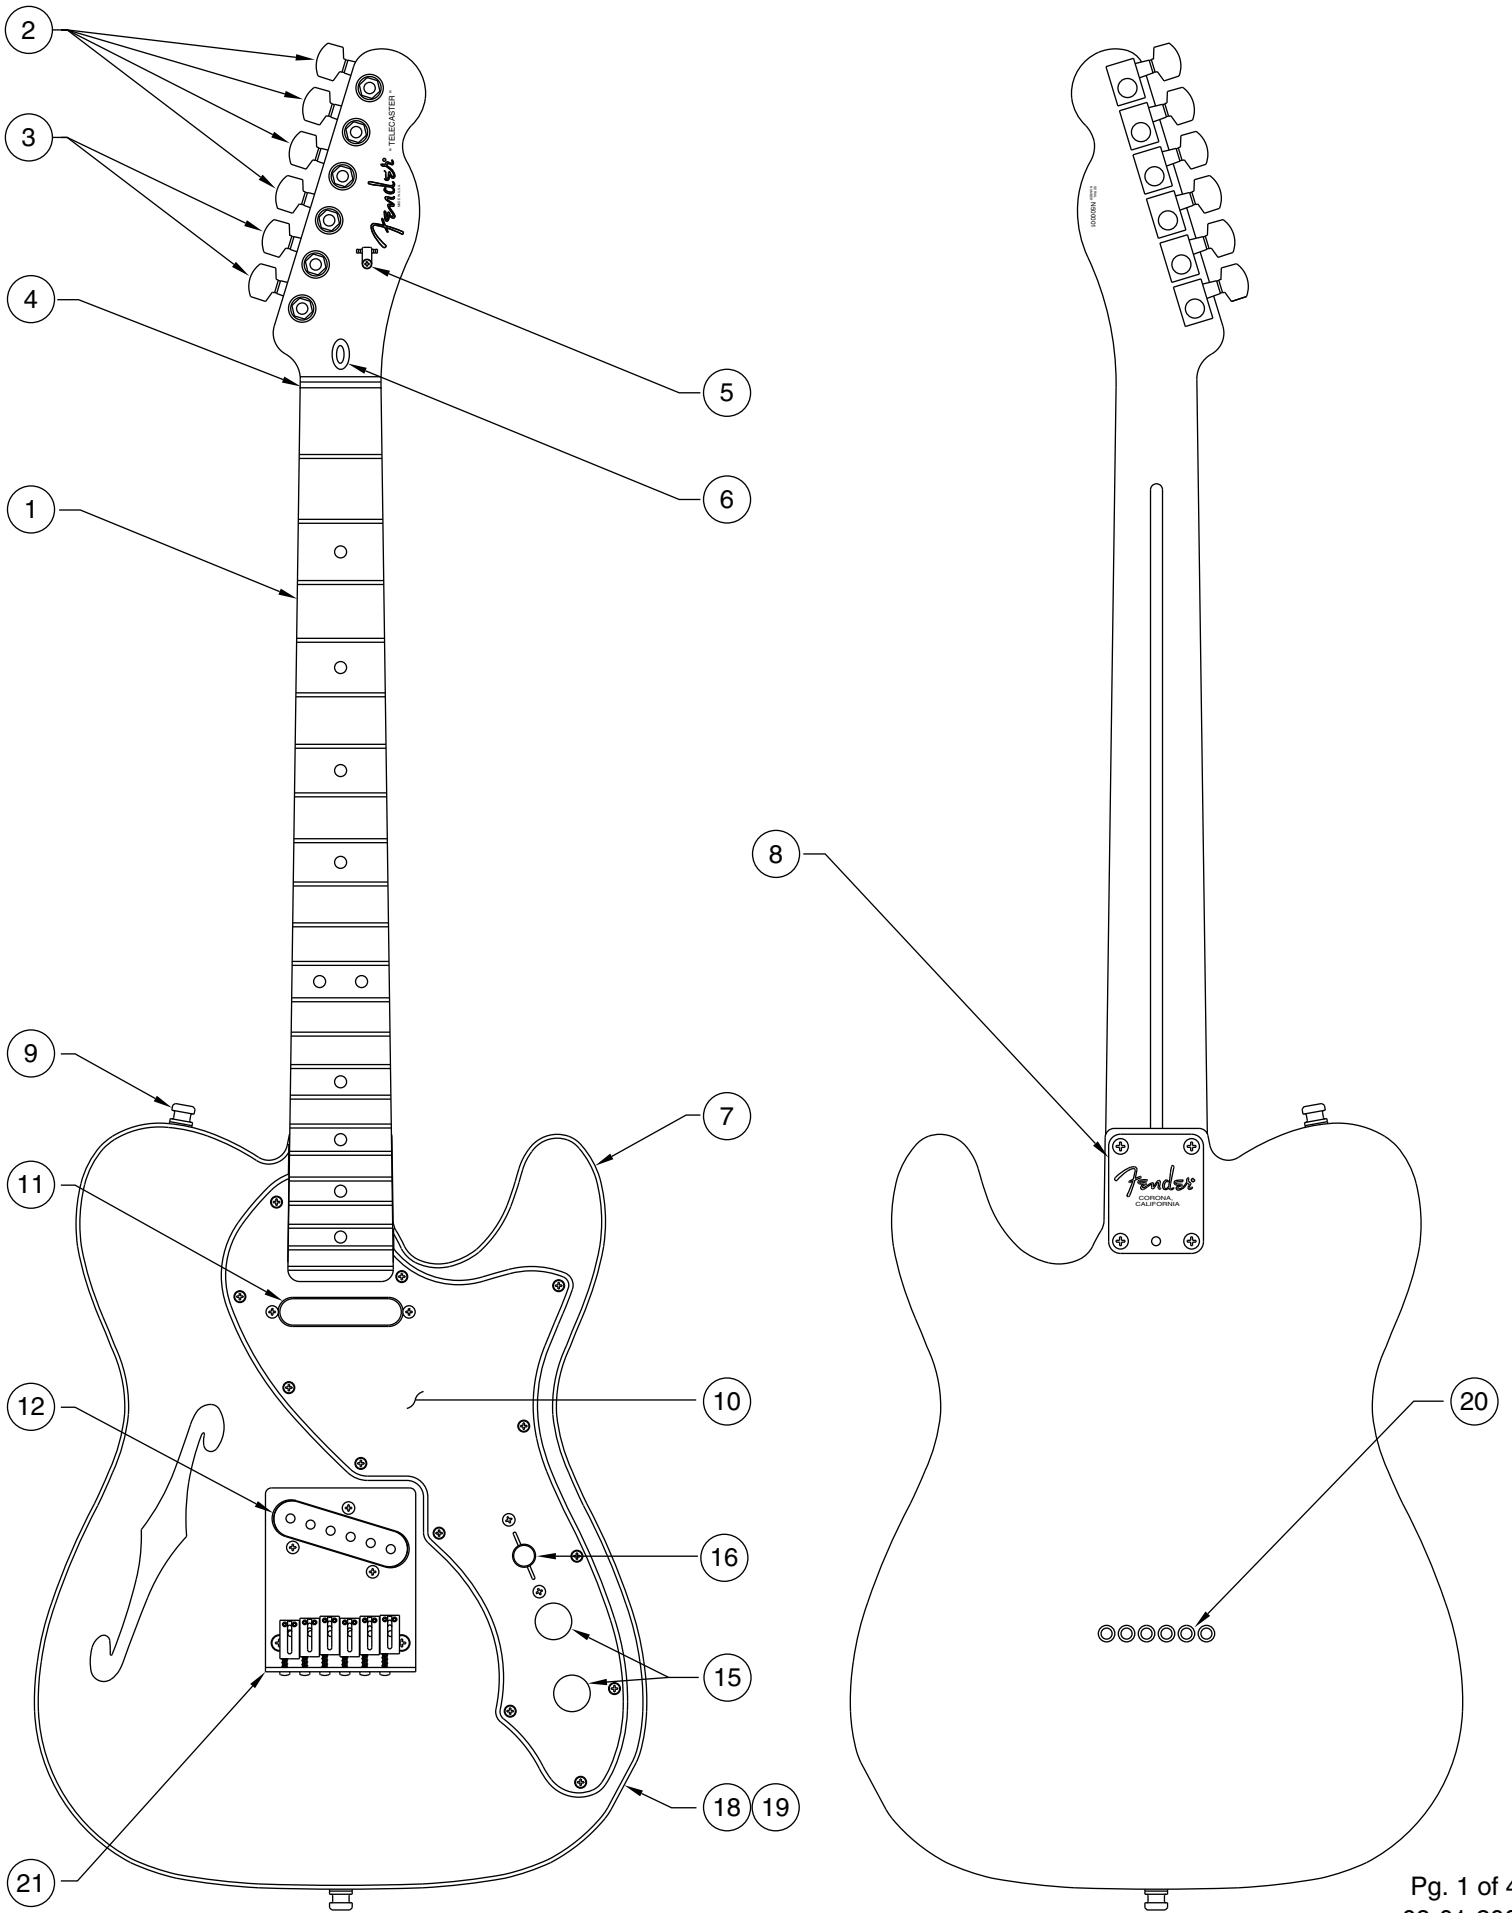

'90s TELECASTER THINLINE 0108200/8202