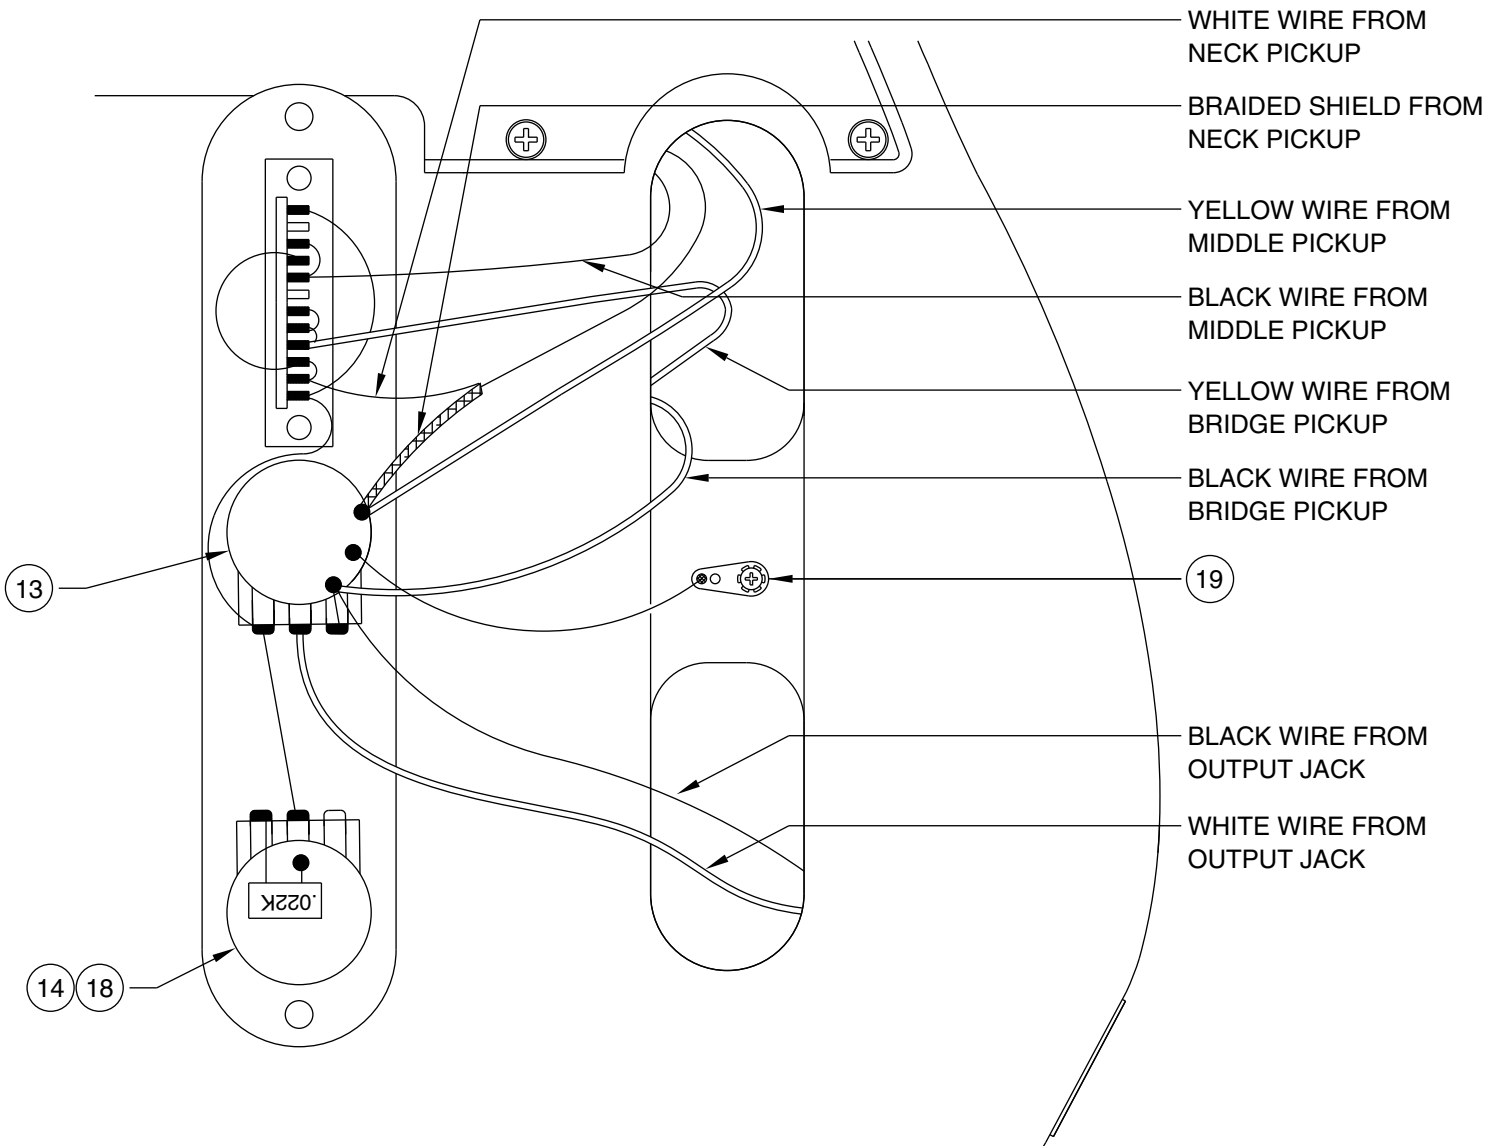

NASHVILLE B-BENDER TELECASTER 0108342

CONTROL ASSEMBLY