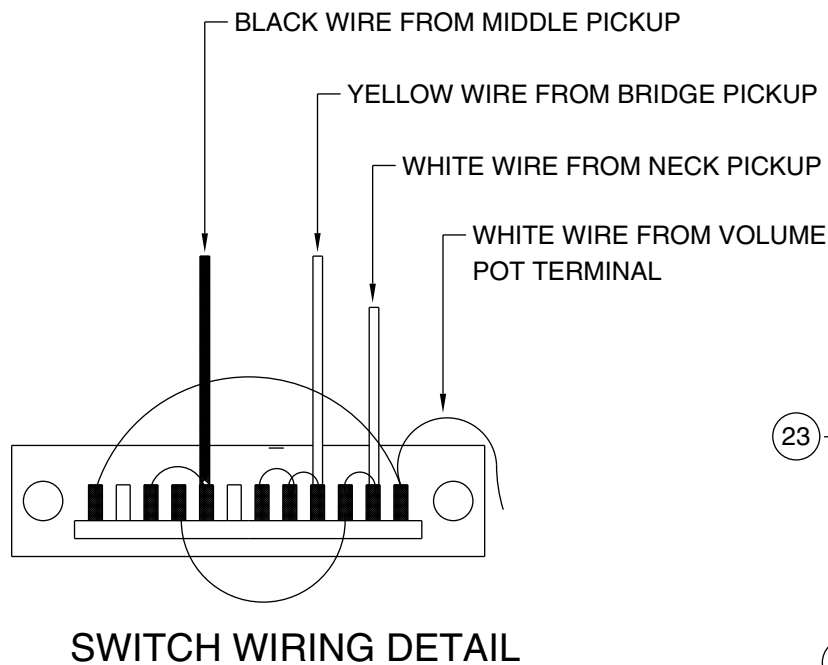

NASHVILLE B-BENDER TELECASTER 0108342

CONTROL ASSEMBLY