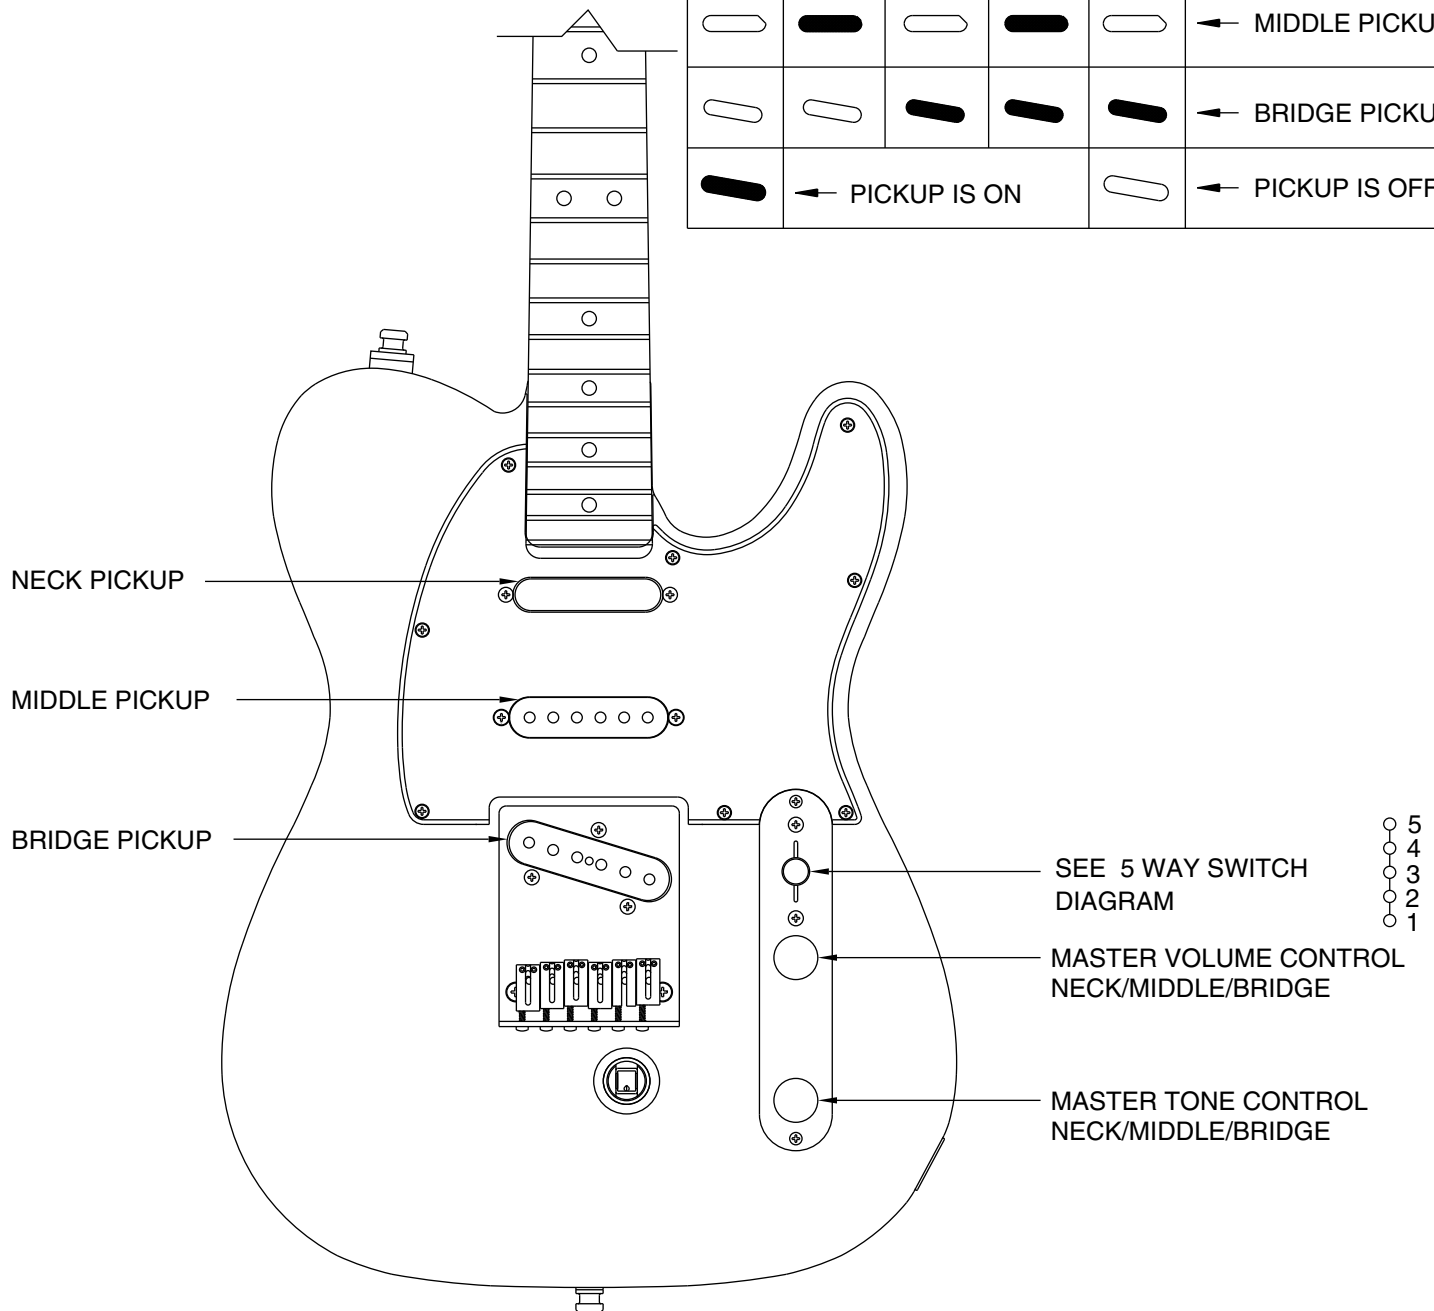

NASHVILLE B-BENDER TELECASTER 0108342

SWITCH & CONTROL FUNCTION

5 WAY SWITCH POSITION					
					← 5 WAY SWITCH POSITION
					← NECK PICKUP
					← MIDDLE PICKUP
					← BRIDGE PICKUP
	← PICKUP IS ON				← PICKUP IS OFF

SEE 5 WAY SWITCH
DIAGRAM

MASTER VOLUME CONTROL
NECK/MIDDLE/BRIDGE

MASTER TONE CONTROL
NECK/MIDDLE/BRIDGE

○ 5
○ 4
○ 3
○ 2
○ 1