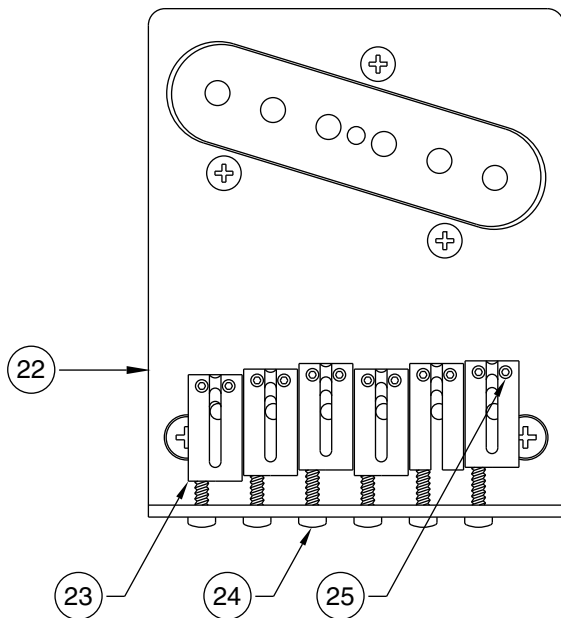

AMERICAN STANDARD TELECASTER 0108400/8402

AMERICAN STANDARD TELECASTER 0108400/8402

CONTROL ASSEMBLY

BRIDGE ASSEMBLY

AMERICAN STANDARD TELECASTER 0108400/8402

REF.#	P/N	DESCRIPTION	REF.#	P/N	DESCRIPTION
1	0028177000	Neck, American Standard Telecaster, M/N	26	0021429000	String Retainer Ferrule
	0028176000	Neck, American Standard Telecaster, R/W			
2	0021374000	Tuning Key, (1) Set, W/Bushing			
3	0083675000	Bone Nut			
4	0021537000	String Retainer			
	0021405000	Mounting Screw			
5	0020810000	Truss Rod Adjustment Nut			
	0023811000	Truss Rod Adjusting Wrench			
6	0028174xxx	Body, Am. Std. Tele., Solid Paint			
	0038417xxx	Body, Am. Std. Tele., Natural Ash			
	0055221xxx	Body, Am. Std. Tele., Sunburst			
7	0054038000	Neck Mounting Plate			
	0021424000	Mounting Screw			
	0031571000	Tilt Adjustment Screw			
	0023811000	Tilt Adjusting Wrench			
8	0021453000	Strap Button			
	0021422000	Mounting Screw			
	0019056000	Felt Washer, Black			
	0020491000	Felt Washer, White			
9	0028178000	Pickguard, Am. Std. Tele., White/Black/White			
	0021407000	Mounting Screw			
10	0050890000	Pickup, Neck, Hot, Am. Std. Tele			
	0021409000	Mounting Screw			
	0039409000	Tubing, Latex Cut			
11	0050888000	Pickup, Bridge, Hot, Am. Std. Tele			
	0048631000	Mounting Screw			
	0036878000	Tubing, Latex Cut			
12	0019064000	Control, 250K, Audio			
	0016352000	Mounting Hex Nut			
	0016436000	Lock Washer, Intl			
13	0050886000	Control, 250K, No Load			
	0016352000	Mounting Hex Nut			
	0016436000	Lock Washer, Intl			
14	0013359000	Knob, Knurled (2)			
	0028897001	Screw Set			
15	0033134060	Control Plate			
	0021407000	Mounting Screw			
16	0053290000	Switch, Lever 3-Position			
	0021413000	Mounting Screw			
	0018359000	Knob, Black			
17	0024832000	Capacitor, .022uf			
18	0012869000	Solder Lug			
	0015116000	Mounting Screw			
19	0021956000	Output Jack			
	0016352000	Mounting Hex Nut			
	0016436000	Lock Washer, Intl			
20	0021452000	Jack Ferrule			
21	0028182000	Bridge Assembly, Telecaster			
	0021373000	Mounting Screw			
	0018531000	Adjusting Wrench, Saddle Height			
22	0028184000	Bridge Plate			
23	0026099000	Bridge Section, (6)			
24	0031913000	Intonation Screw, 5&6			
	0029095000	Intonation Spring, 5&6			
	0017031000	Intonation Screw, 1- 4			
	0029094000	Intonation Spring, 1- 4			
25	0026780000	Height Adjustment Screw, 1&6			
	0018027000	Height Adjustment Screw, 2-5			