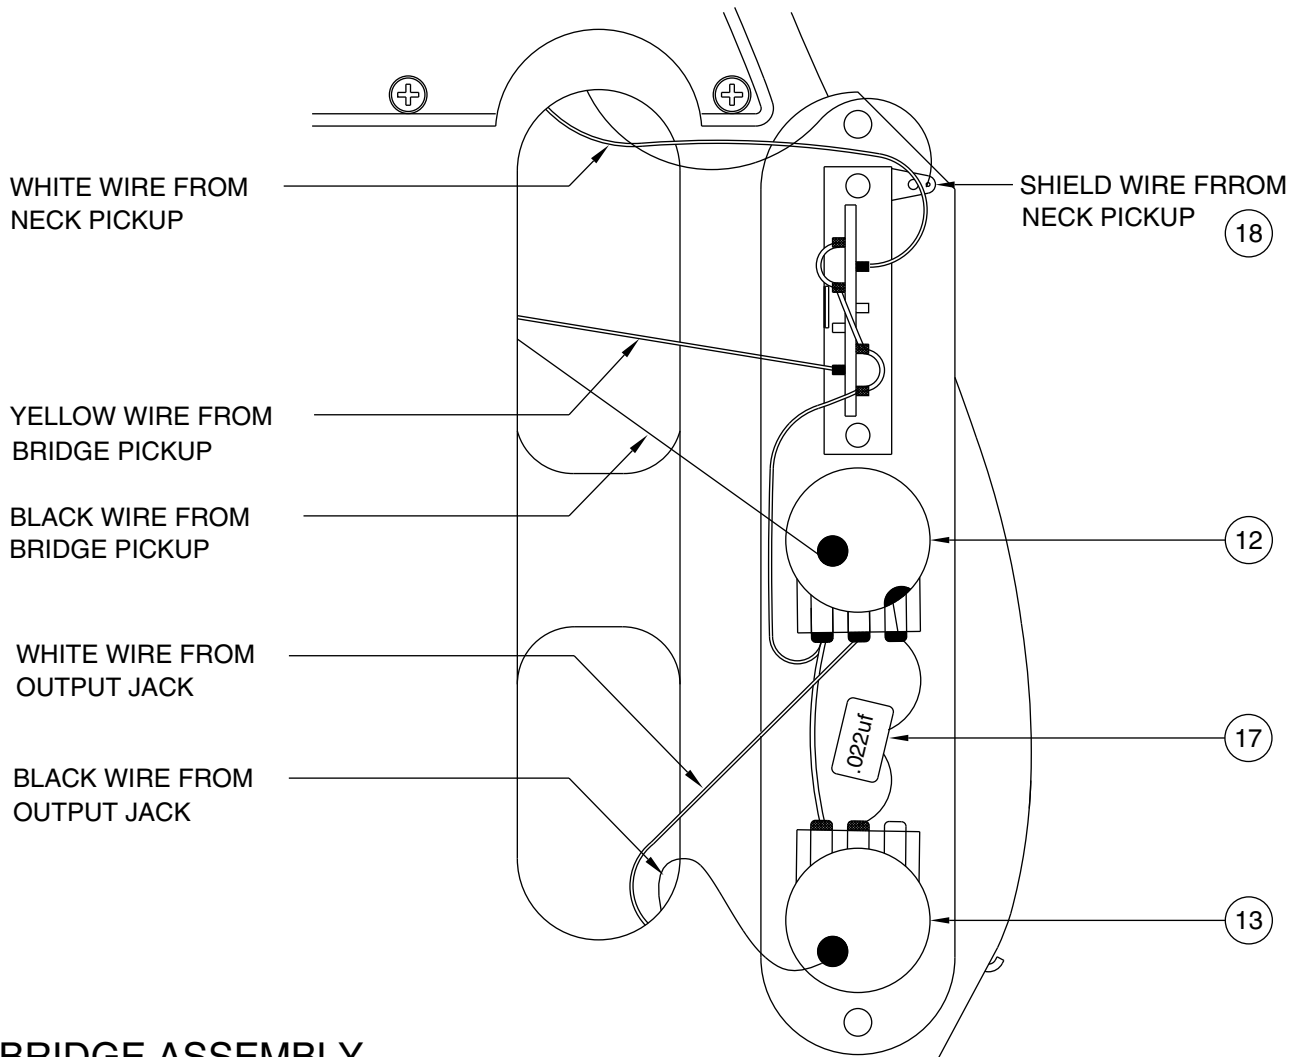

AMERICAN STANDARD TELECASTER 0108400/8402

AMERICAN STANDARD TELECASTER 0108400/8402

CONTROL ASSEMBLY

BRIDGE ASSEMBLY

AMERICAN STANDARD TELECASTER 0108400/8402

REF.#	P/N	DESCRIPTION	REF.#	P/N	DESCRIPTION
1	0028177000	Neck, American Standard Telecaster, M/N	26	0021429000	String Retainer Ferrule
	0028176000	Neck, American Standard Telecaster, R/W			
2	0021374000	Tuning Key, (1) Set, W/Bushing			
3	0083675000	Bone Nut			
4	0021537000	String Retainer			
	0021405000	Mounting Screw			
5	0020810000	Truss Rod Adjustment Nut			
	0023811000	Truss Rod Adjusting Wrench			
6	0028174xxx	Body, Am. Std. Tele., Solid Paint			
	0038417xxx	Body, Am. Std. Tele., Natural Ash			
	0055221xxx	Body, Am. Std. Tele., Sunburst			
7	0054038000	Neck Mounting Plate			
	0021424000	Mounting Screw			
	0031571000	Tilt Adjustment Screw			
	0023811000	Tilt Adjusting Wrench			
8	0021453000	Strap Button			
	0021422000	Mounting Screw			
	0019056000	Felt Washer, Black			
	0020491000	Felt Washer, White			
9	0028178000	Pickguard, Am. Std. Tele., White/Black/White			
	0021407000	Mounting Screw			
10	0050890000	Pickup, Neck, Hot, Am. Std. Tele			
	0021409000	Mounting Screw			
	0039409000	Tubing, Latex Cut			
11	0050888000	Pickup, Bridge, Hot, Am. Std. Tele			
	0048631000	Mounting Screw			
	0036878000	Tubing, Latex Cut			
12	0019064000	Control, 250K, Audio			
	0016352000	Mounting Hex Nut			
	0016436000	Lock Washer, Intl			
13	0050886000	Control, 250K, No Load			
	0016352000	Mounting Hex Nut			
	0016436000	Lock Washer, Intl			
14	0013359000	Knob, Knurled (2)			
	0028897001	Screw Set			
15	0033134060	Control Plate			
	0021407000	Mounting Screw			
16	0053290000	Switch, Lever 3-Position			
	0021413000	Mounting Screw			
	0018359000	Knob, Black			
17	0024832000	Capacitor, .022uf			
18	0012869000	Solder Lug			
	0015116000	Mounting Screw			
19	0021956000	Output Jack			
	0016352000	Mounting Hex Nut			
	0016436000	Lock Washer, Intl			
20	0021452000	Jack Ferrule			
21	0028182000	Bridge Assembly, Telecaster			
	0021373000	Mounting Screw			
	0018531000	Adjusting Wrench, Saddle Height			
22	0028184000	Bridge Plate			
23	0026099000	Bridge Section, (6)			
24	0031913000	Intonation Screw, 5&6			
	0029095000	Intonation Spring, 5&6			
	0017031000	Intonation Screw, 1- 4			
	0029094000	Intonation Spring, 1- 4			
25	0026780000	Height Adjustment Screw, 1&6			
	0018027000	Height Adjustment Screw, 2-5			