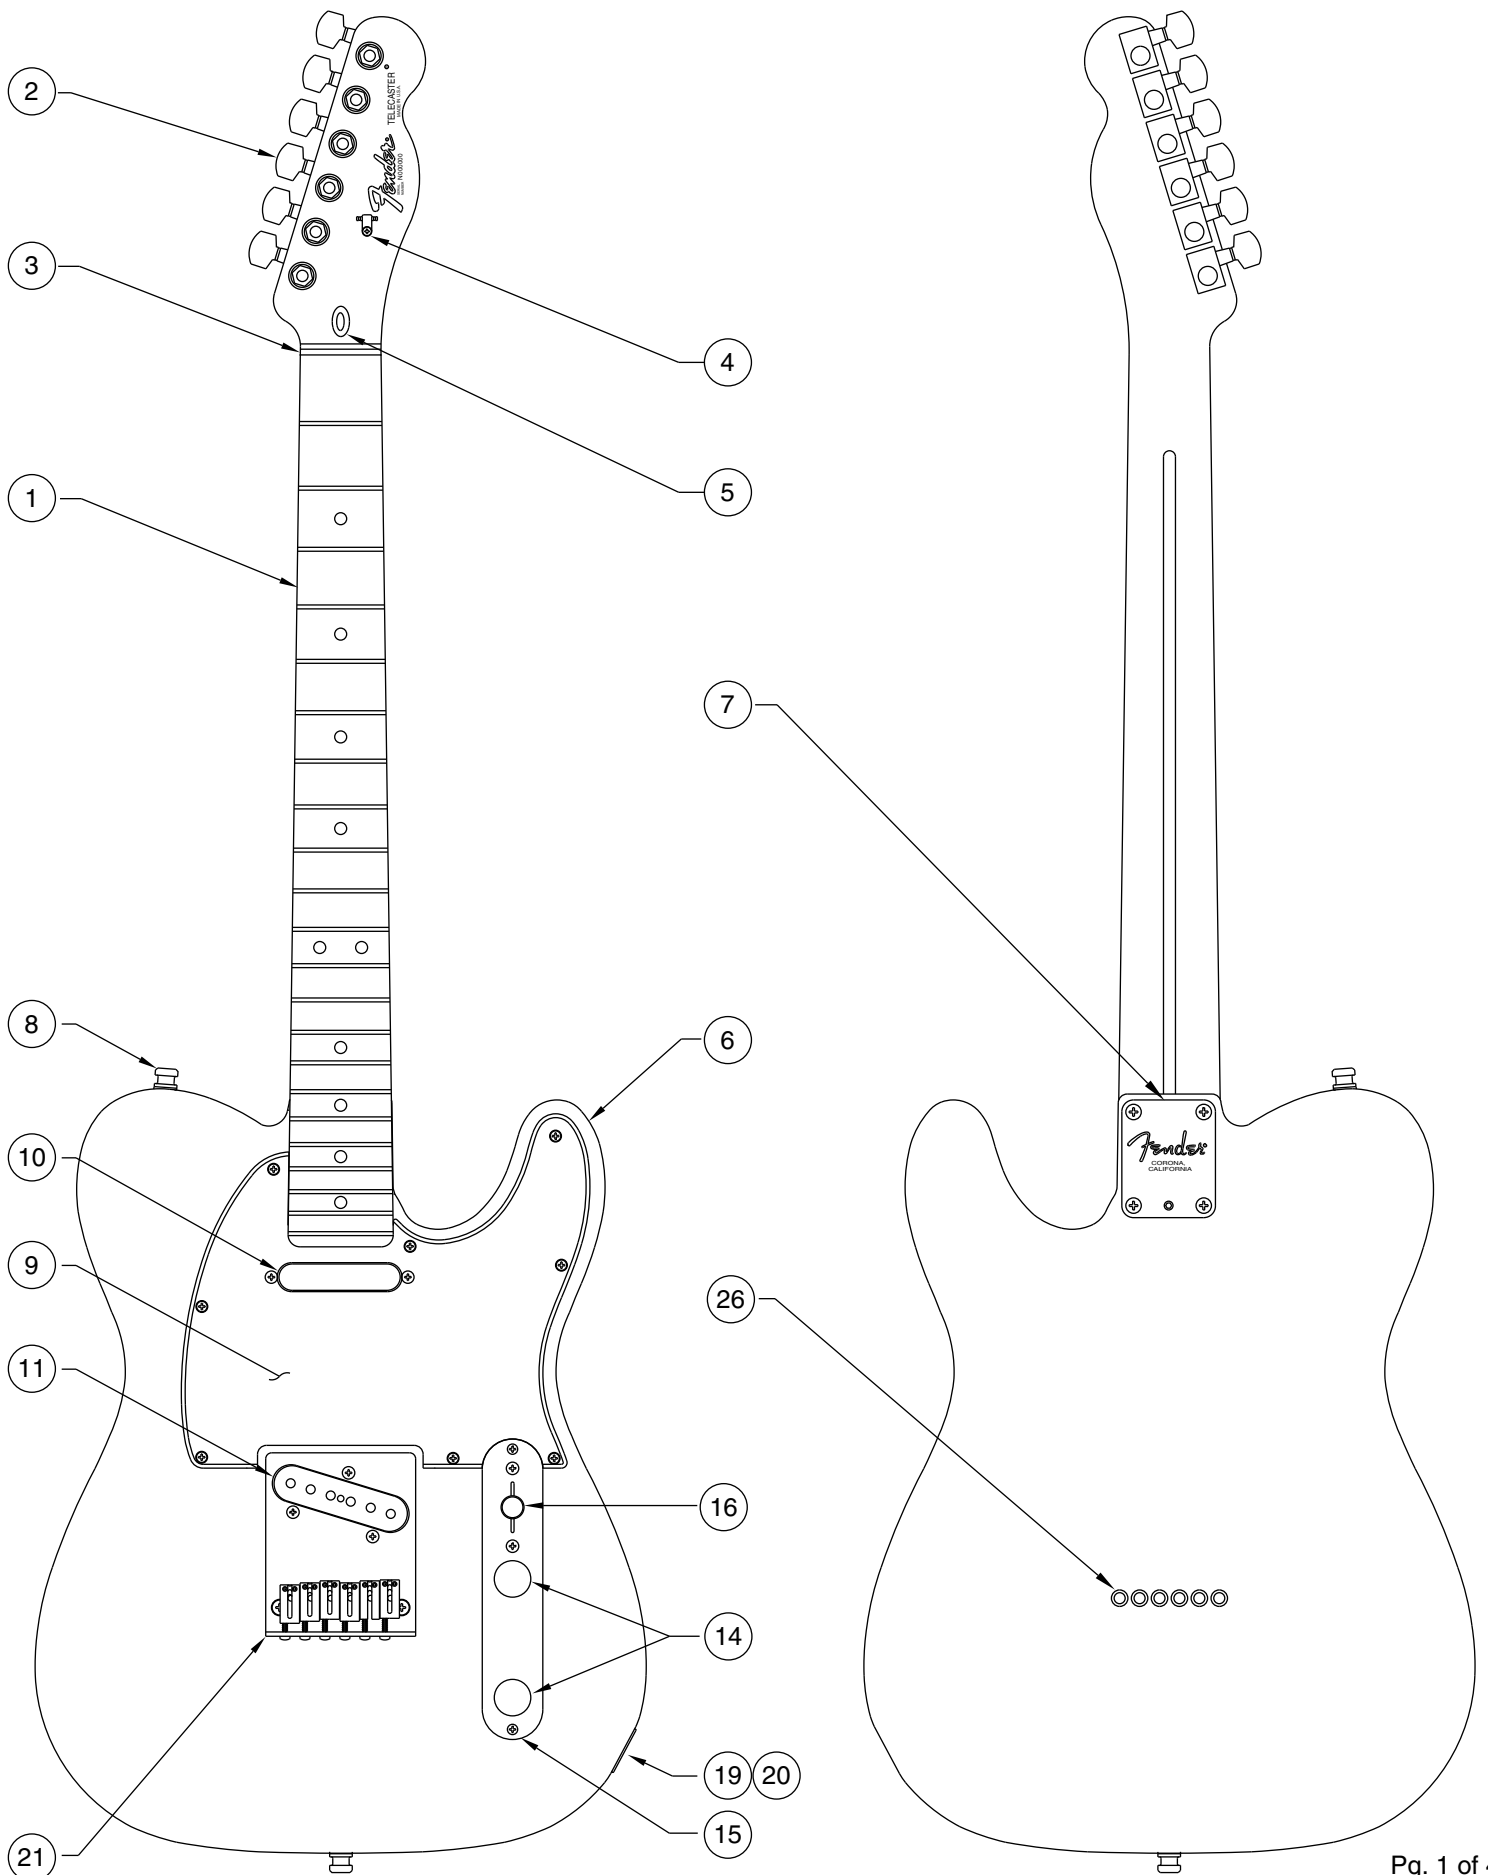

AMERICAN STANDARD TELECASTER 0108400/8402