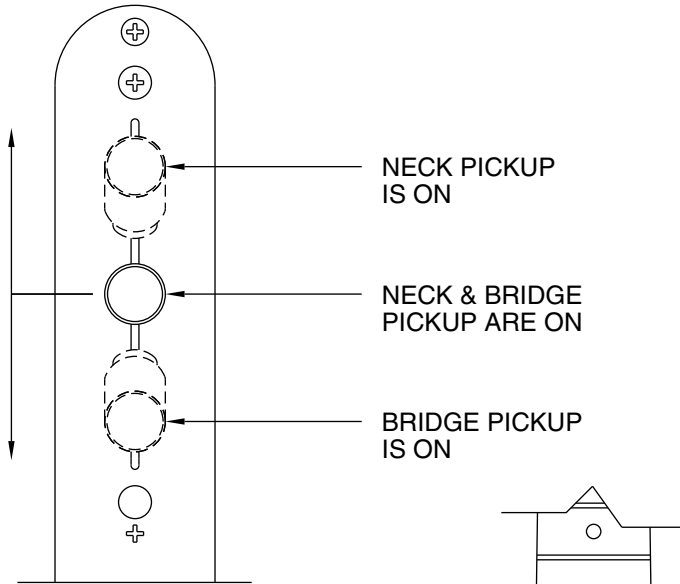

AMERICAN STANDARD TELECASTER 0108400/8402

SWITCH & CONTROL FUNCTION