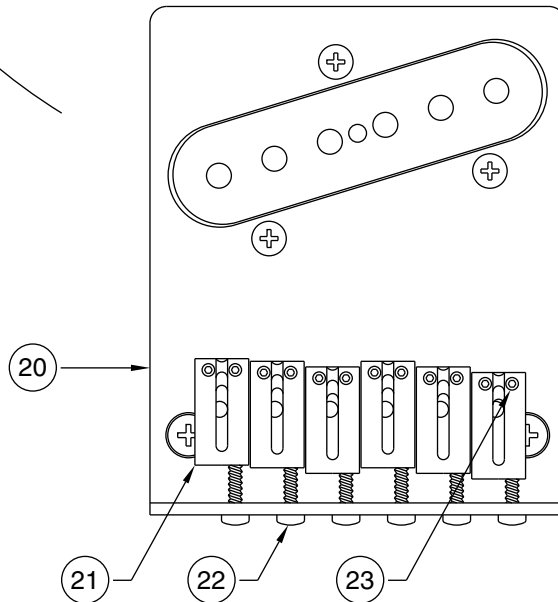

BRIDGE ASSEMBLY