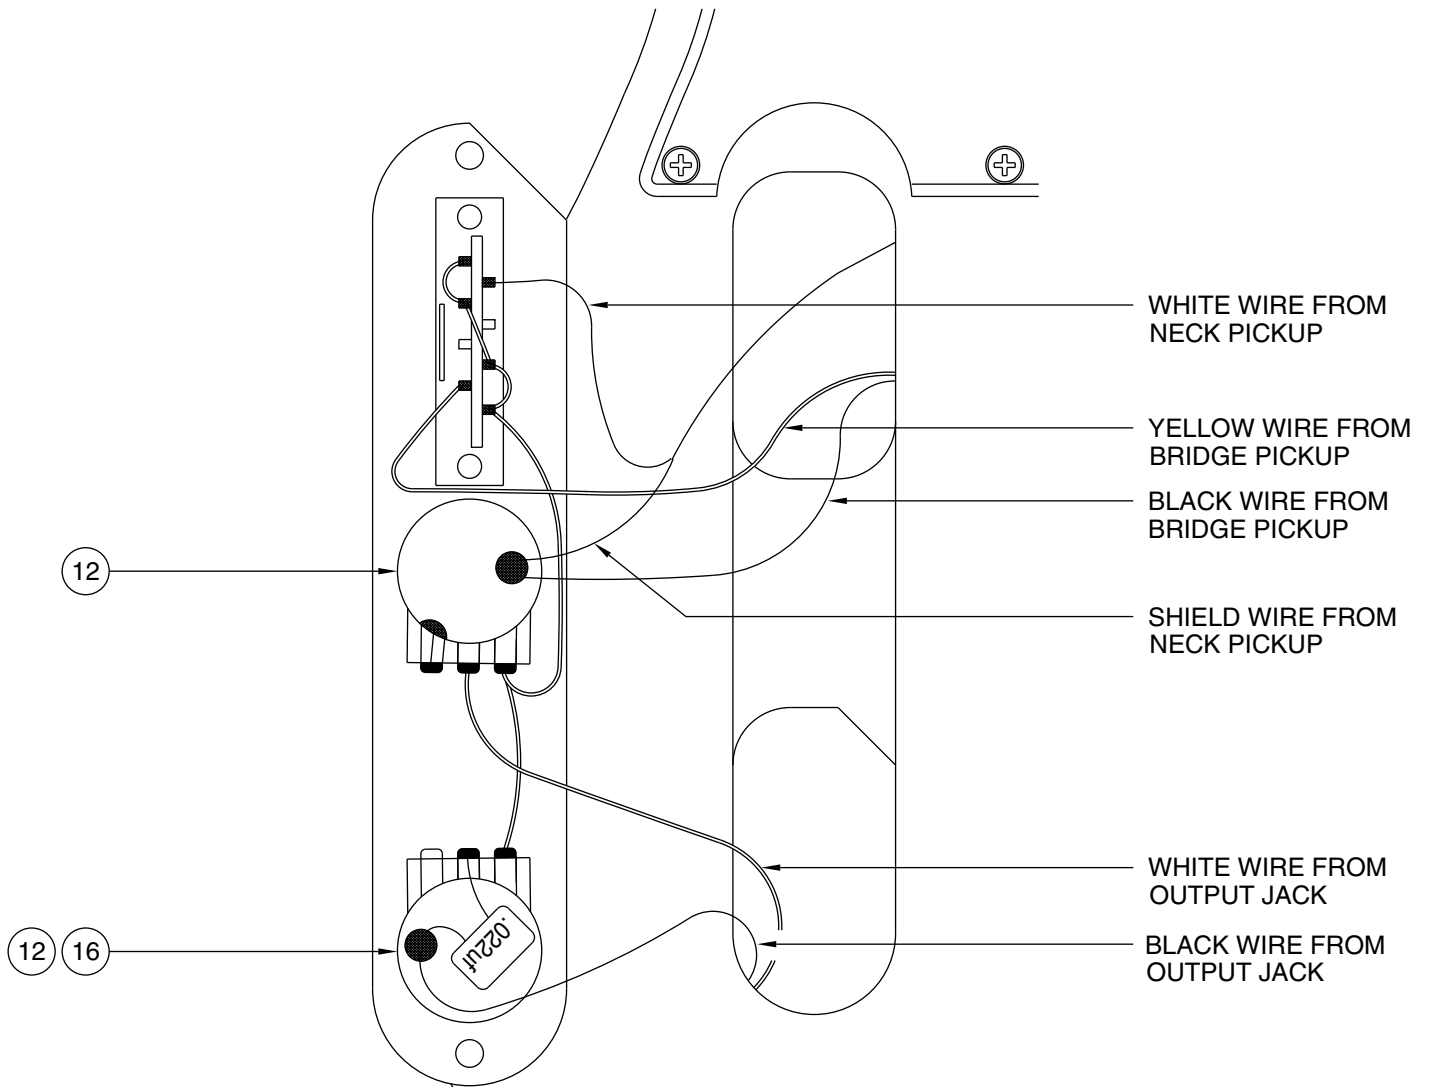

CONTROL ASSEMBLY