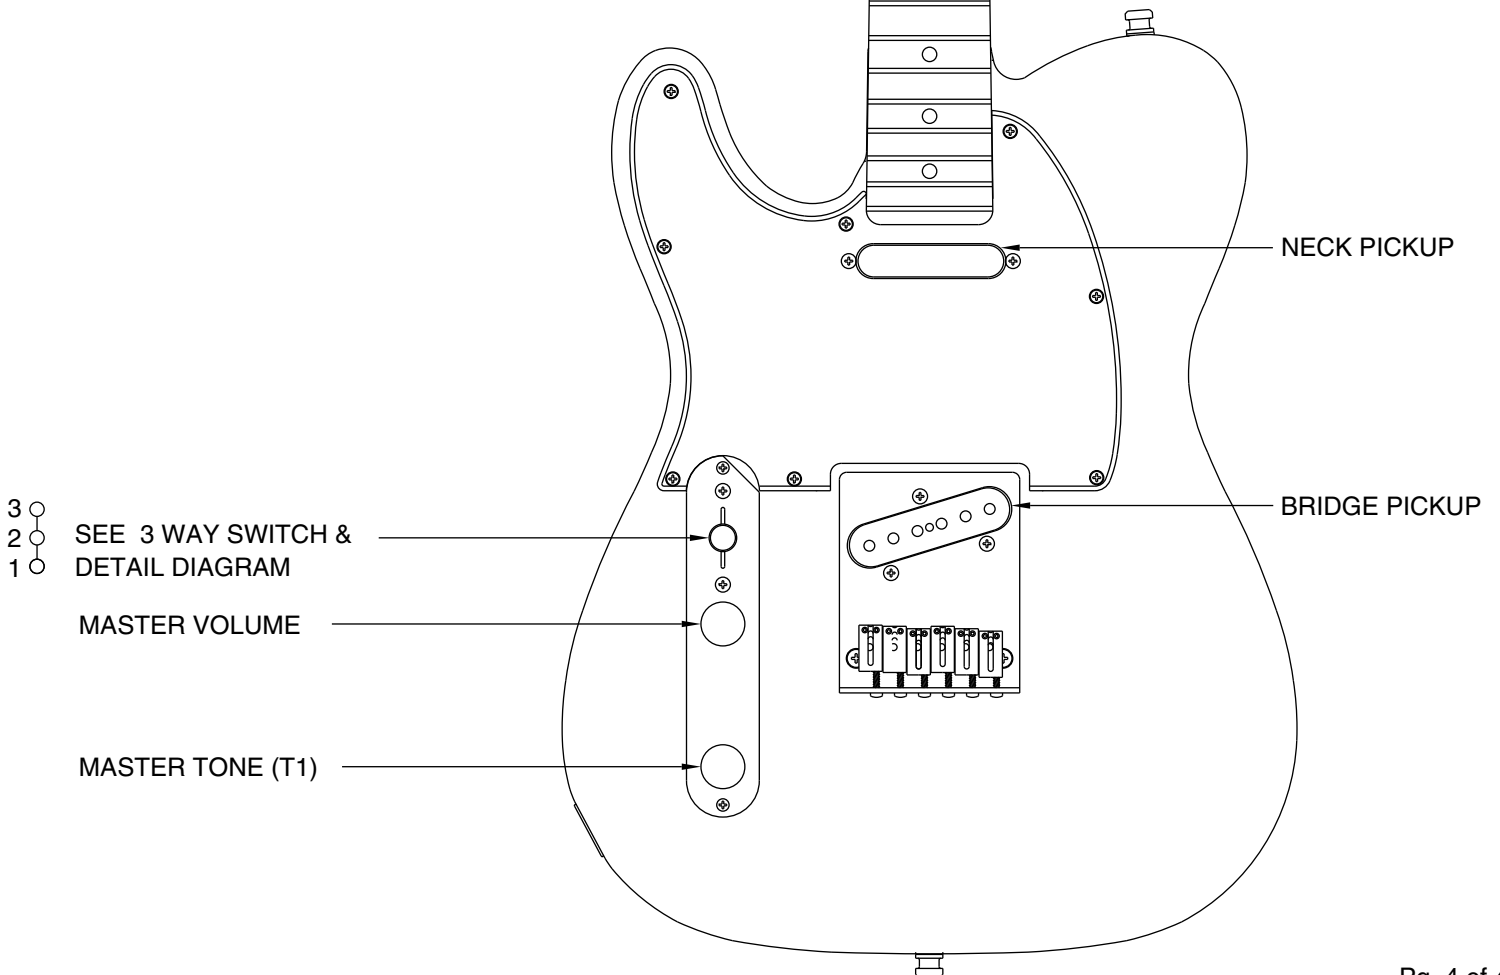

SEE 3 WAY SWITCH & DETAIL DIAGRAM
MASTER VOLUME
MASTER TONE (T1)