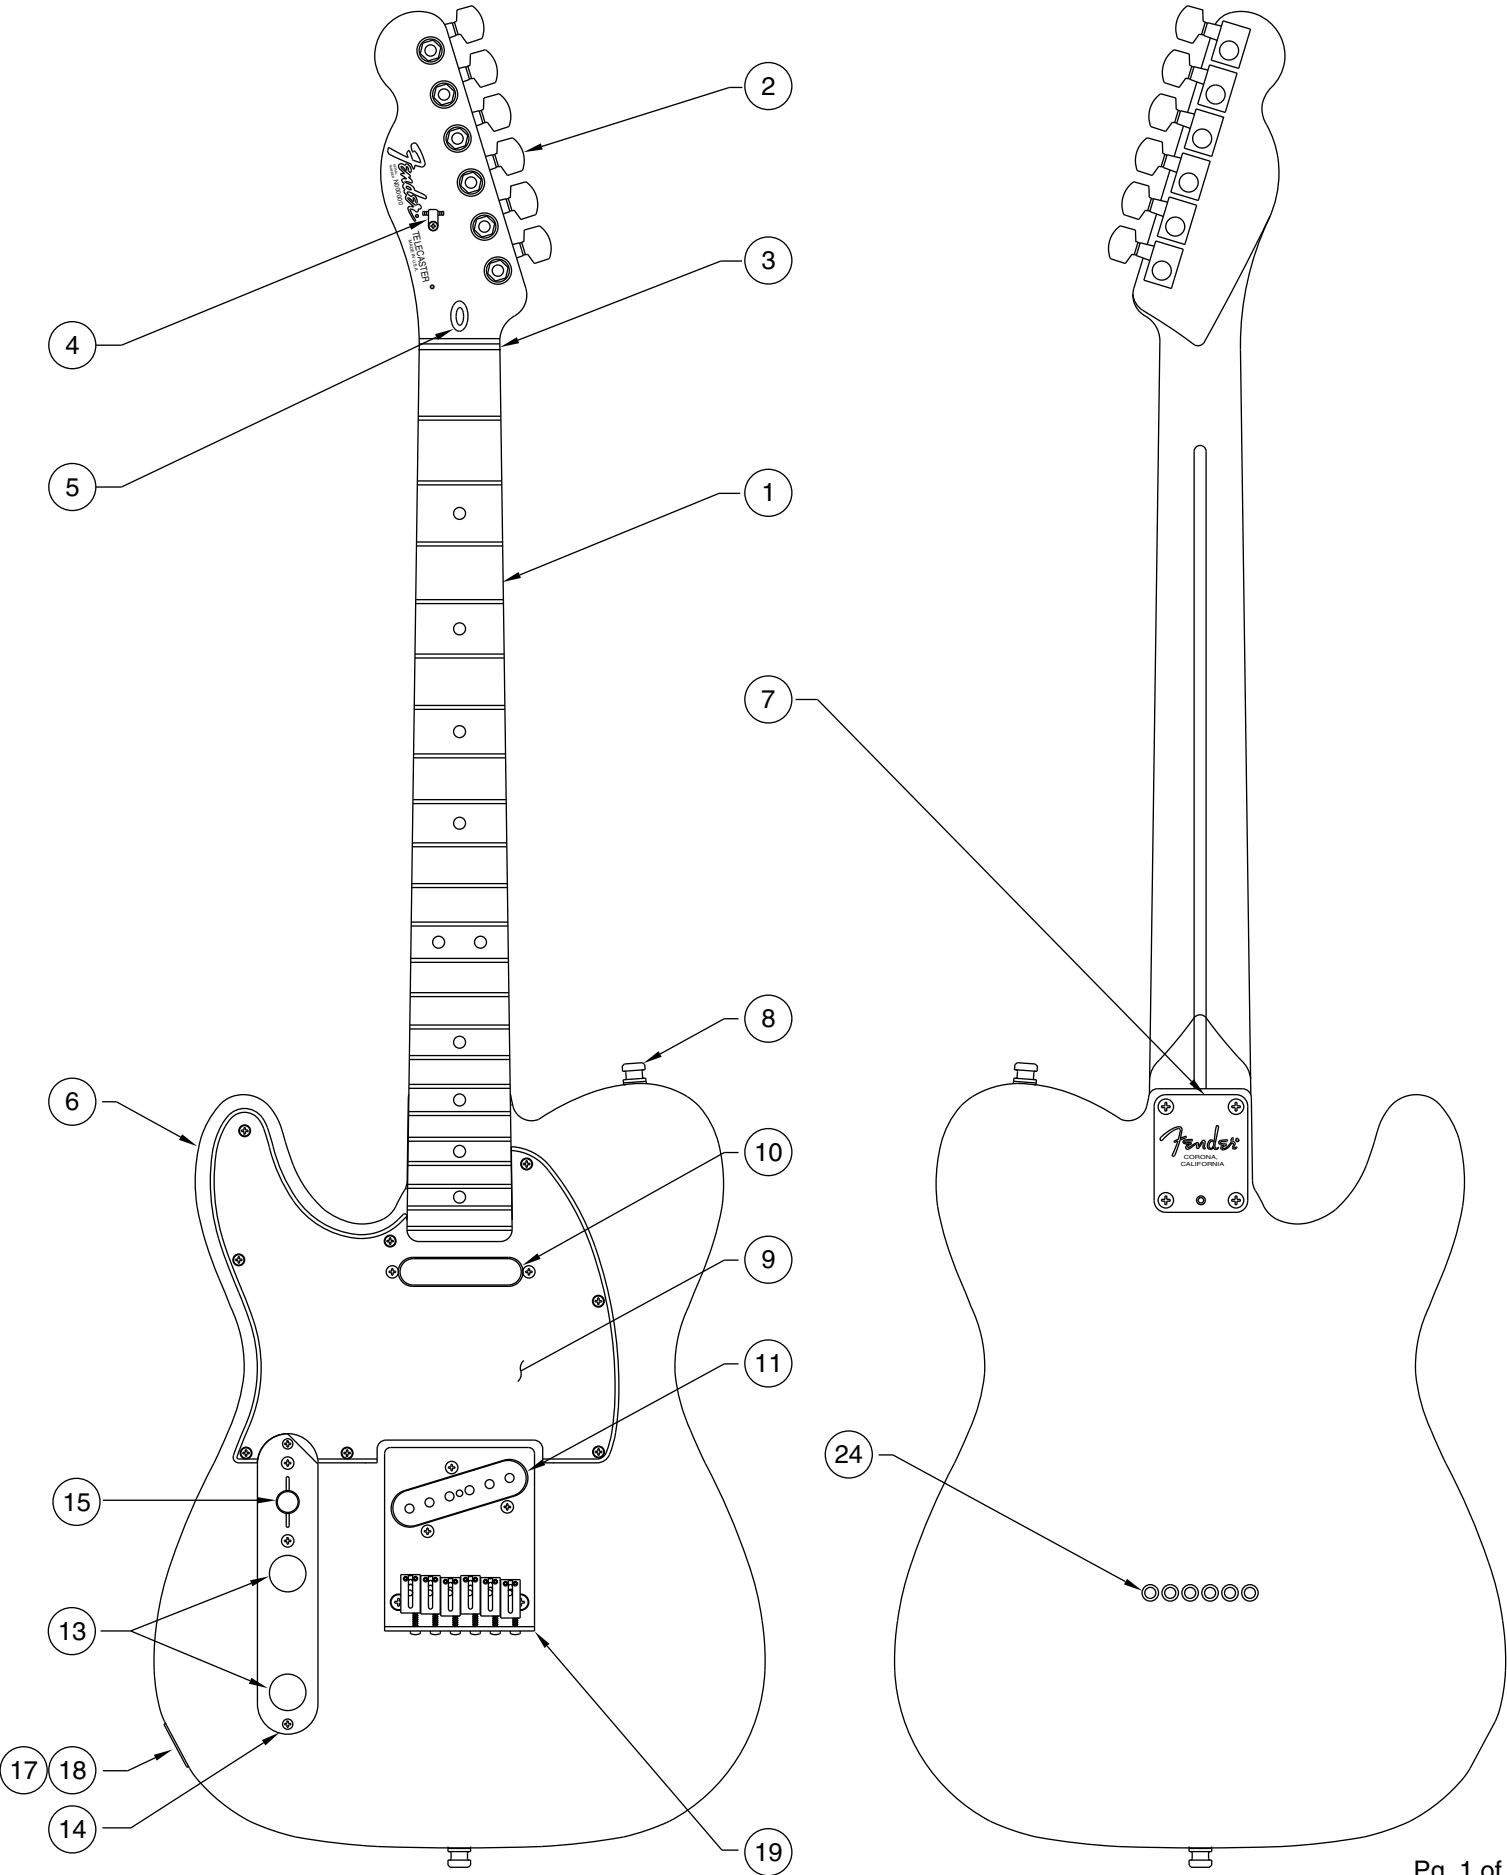

AMERICAN STANDARD TELECASTER / LEFT HAND / 0108422