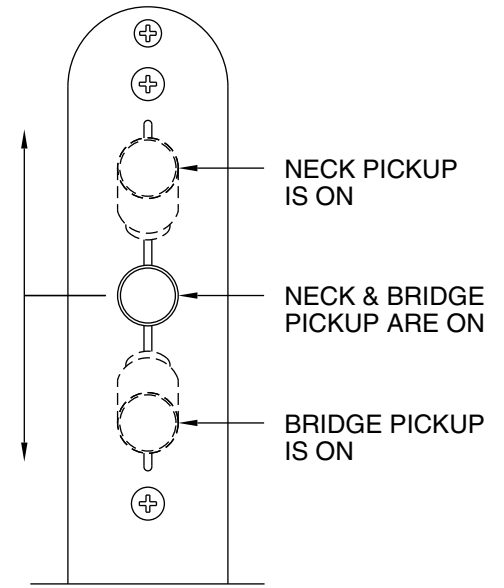

Body Part Number	
0055222500	3 Color Sunburst
0028187505	Olympic White
0028187506	Black
0028187593	Purple Metallic

SWITCH & CONTROL FUNCTION

3 WAY SWITCH POSITION				
			← 3 WAY SWITCH POSITION	
T1	T1	T1	← TONE CONTROL	
			← NECK PICKUP	
			← BRIDGE PICKUP	
	PICKUP IS ON			PICKUP IS OFF