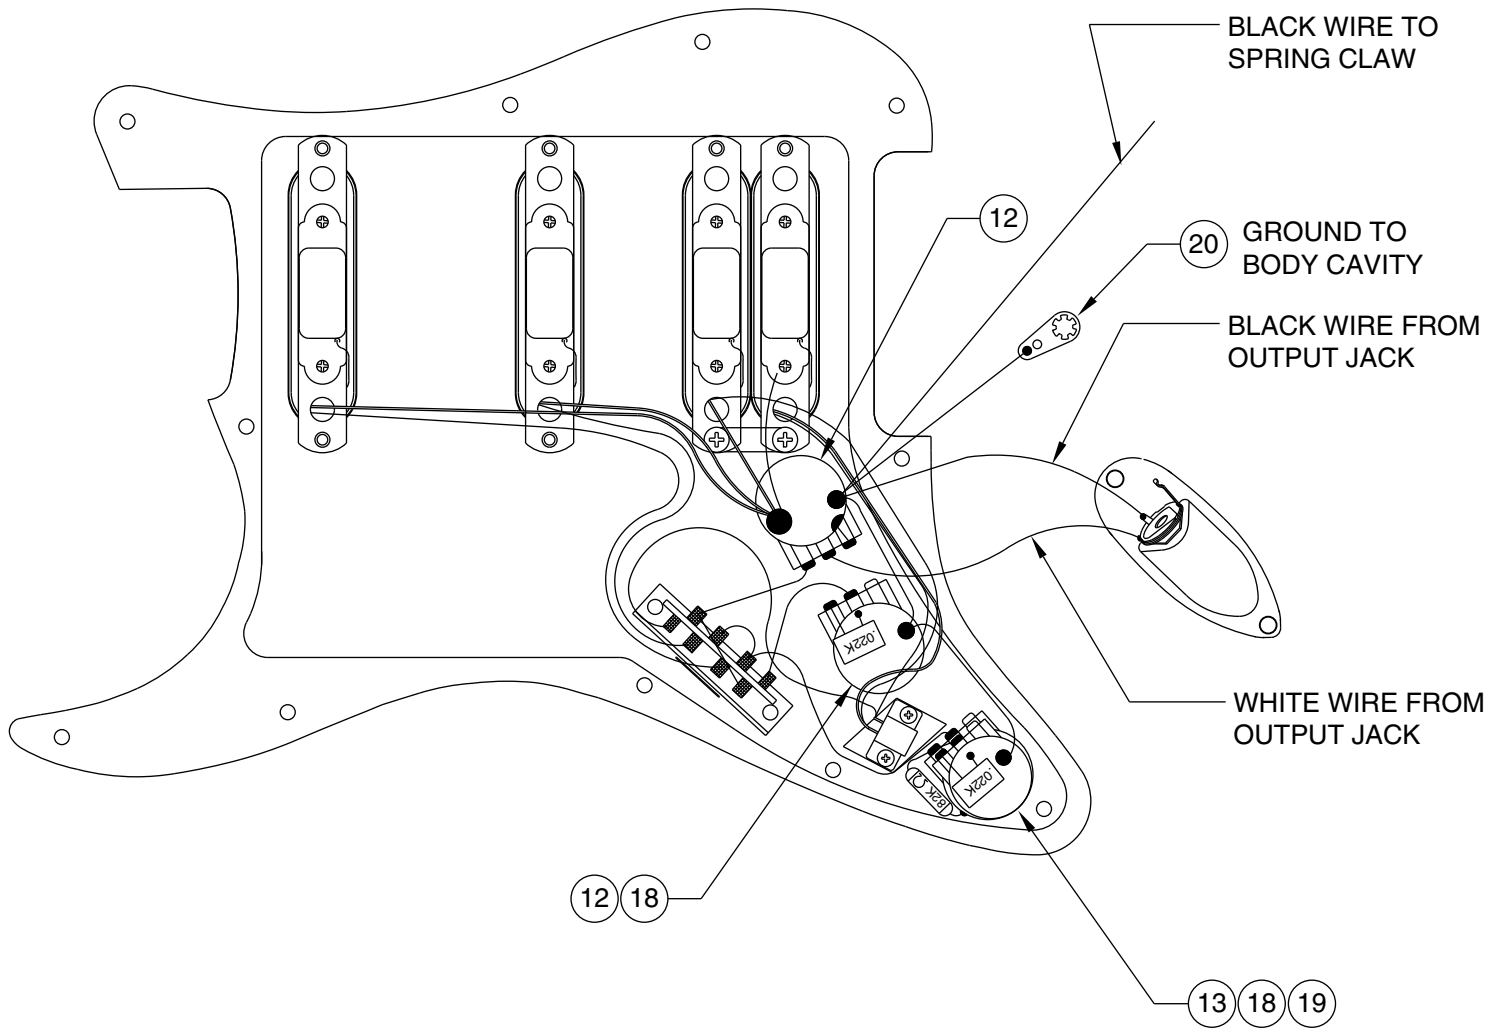

JEFF BECK STRATOCASTER 0109600

PICKGUARD ASSEMBLY