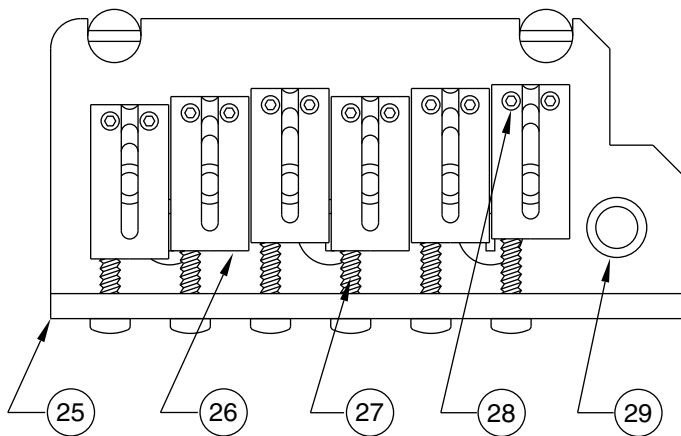

BRIDGE ASSEMBLY