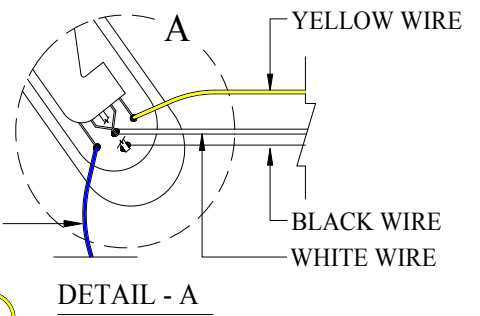

TORONADO DE 0110600

PICKGUARD ASSEMBLY
WIRING DIAGRAM

WHITE WIRE FROM SWITCH
TO OUTPUT JACK

- BLACK WIRE FROM SWITCH
- BLACK WIRE FROM PICKUPS
- BLUE WIRE FROM SWITCH
- WHITE WIRE FROM NECK PICKUP
- WHITE WIRE FROM BRIDGE PICKUP
- YELLOW WIRE FROM SWITCH

DETAIL - B

TORONADO DE 0110600

REF.#	P/N	DESCRIPTION
1	0059175000	Neck, Toronado Special , M/N
2	0021374000	Tuning Key, (1) Set
	0058815000	Washer
3	0058820000	Bushing
3	0083675000	Bone Nut
4	0021537000	String Retainer
	0021405000	Mounting Screw
5	0020810000	Truss Rod Adjustment Nut
	0023811000	Truss Adjusting Wrench
6	0058924xxx	Body, Toronado Special , 900 BTB Paint
7	0037286000	Neck Mounting Plate
	0021424000	Mounting Screw
	0031571000	Screw, Set
8	0021453000	Strap Button
	0021422000	Mounting Screw
	0001905600	Felt Washer, Black
9	0059178000	Pickguard, Toronado, P-90
	0021407000	Mounting Screw
10	0059201000	Pickup, Neck, Humbucker
11	0059202000	Pickup, Bridge, Humbucker
	0059185000	Mounting Screw
	0060080000	Weather Strip
	0059184000	Cover
12	0038950000	Control, 500 K, Audio, Split Shaft (4)
	0016352000	Mounting Hex Nut
	0022384000	Lock Washer, Intl.
	0031153000	Flat Washer
13	0059189000	Knob (4)
14	0054063000	Switch, 3 Way Toggle
	0059186000	Trim Disc
15	0012869000	Solder Lug
16	0024832000	Capacitor, .022 uF (2)
17	0021956000	Output Jack
	0016352000	Mounting Hex Nut
	0016436000	Lock Washer, Intl.
	0031153000	Flat Washer
18	0050100000	Jack Ferrule
	0021407000	Mounting Screw
19	3511055017	Bridge
20	3511055170	Tailpiece
21	0053382000	Control Cover
	0021407000	Mounting Screw
22	0053802000	Switch Cover
	0021407000	Mounting Screw

Body Part Number

0058924538	Crimson Transparent
0058924550	Butterscotch Blonde

TORONADO DE 0110600

SWITCH & CONTROL FUNCTION

3 WAY SWITCH POSITION			
1 	2 	3 	← 3 WAY SWITCH POSITION
V2	V1&V2	V1	← VOLUME CONTROL
T2	T1&T2	T1	← TONE CONTROL
			← NECK PICKUP
			← BRIDGE PICKUP
			← PICKUP IS OFF
			← PICKUP IS ON