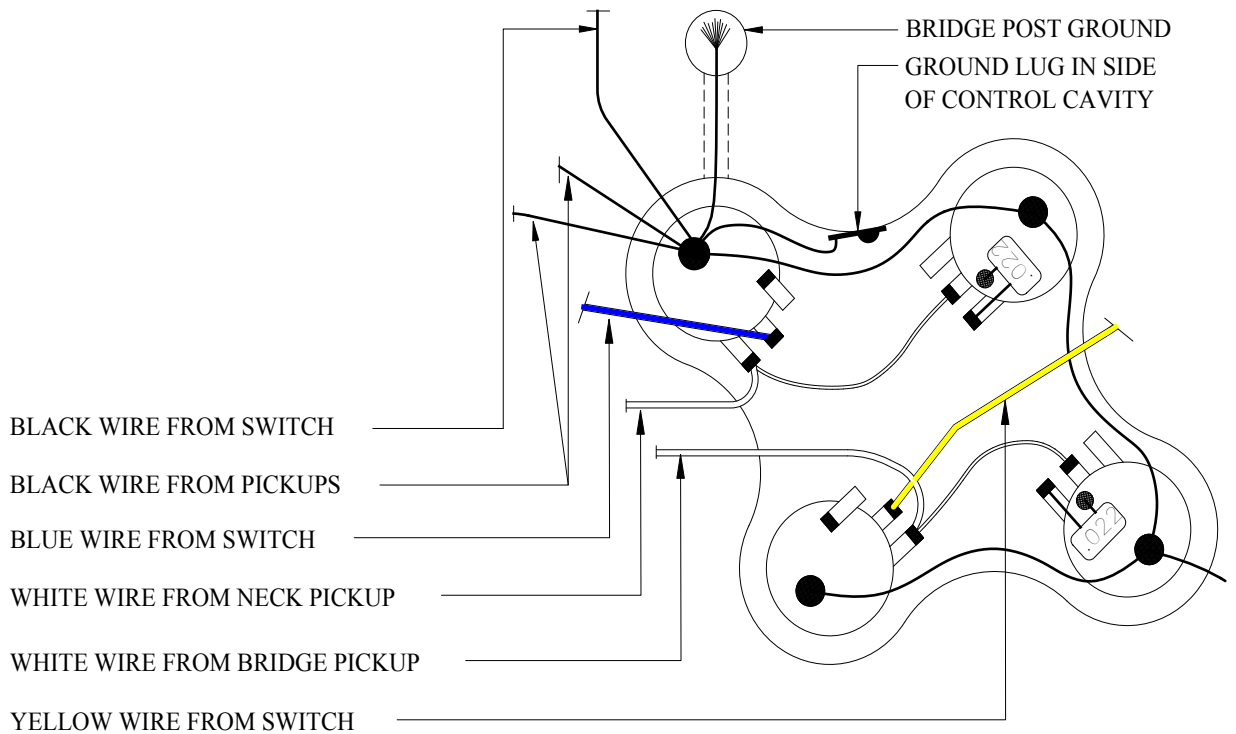

TORONADO DE 0110600

PICKGUARD ASSEMBLY
WIRING DIAGRAM

WHITE WIRE FROM SWITCH
TO OUTPUT JACK

- BLACK WIRE FROM SWITCH
- BLACK WIRE FROM PICKUPS
- BLUE WIRE FROM SWITCH
- WHITE WIRE FROM NECK PICKUP
- WHITE WIRE FROM BRIDGE PICKUP
- YELLOW WIRE FROM SWITCH

DETAIL - B

TORONADO DE 0110600

REF.#	P/N	DESCRIPTION
1	0059175000	Neck, Toronado Special , M/N
2	0021374000	Tuning Key, (1) Set
	0058815000	Washer
3	0058820000	Bushing
3	0083675000	Bone Nut
4	0021537000	String Retainer
	0021405000	Mounting Screw
5	0020810000	Truss Rod Adjustment Nut
	0023811000	Truss Adjusting Wrench
6	0058924xxx	Body, Toronado Special , 900 BTB Paint
7	0037286000	Neck Mounting Plate
	0021424000	Mounting Screw
	0031571000	Screw, Set
8	0021453000	Strap Button
	0021422000	Mounting Screw
	0001905600	Felt Washer, Black
9	0059178000	Pickguard, Toronado, P-90
	0021407000	Mounting Screw
10	0059201000	Pickup, Neck, Humbucker
11	0059202000	Pickup, Bridge, Humbucker
	0059185000	Mounting Screw
	0060080000	Weather Strip
	0059184000	Cover
12	0038950000	Control, 500 K, Audio, Split Shaft (4)
	0016352000	Mounting Hex Nut
	0022384000	Lock Washer, Intl.
	0031153000	Flat Washer
13	0059189000	Knob (4)
14	0054063000	Switch, 3 Way Toggle
	0059186000	Trim Disc
15	0012869000	Solder Lug
16	0024832000	Capacitor, .022 uF (2)
17	0021956000	Output Jack
	0016352000	Mounting Hex Nut
	0016436000	Lock Washer, Intl.
	0031153000	Flat Washer
18	0050100000	Jack Ferrule
	0021407000	Mounting Screw
19	3511055017	Bridge
20	3511055170	Tailpiece
21	0053382000	Control Cover
	0021407000	Mounting Screw
22	0053802000	Switch Cover
	0021407000	Mounting Screw

Body Part Number

0058924538	Crimson Transparent
0058924550	Butterscotch Blonde

TORONADO DE 0110600

SWITCH & CONTROL FUNCTION

3 WAY SWITCH POSITION			
1 	2 	3 	← 3 WAY SWITCH POSITION
V2	V1&V2	V1	← VOLUME CONTROL
T2	T1&T2	T1	← TONE CONTROL
			← NECK PICKUP
			← BRIDGE PICKUP
			← PICKUP IS OFF
			← PICKUP IS ON