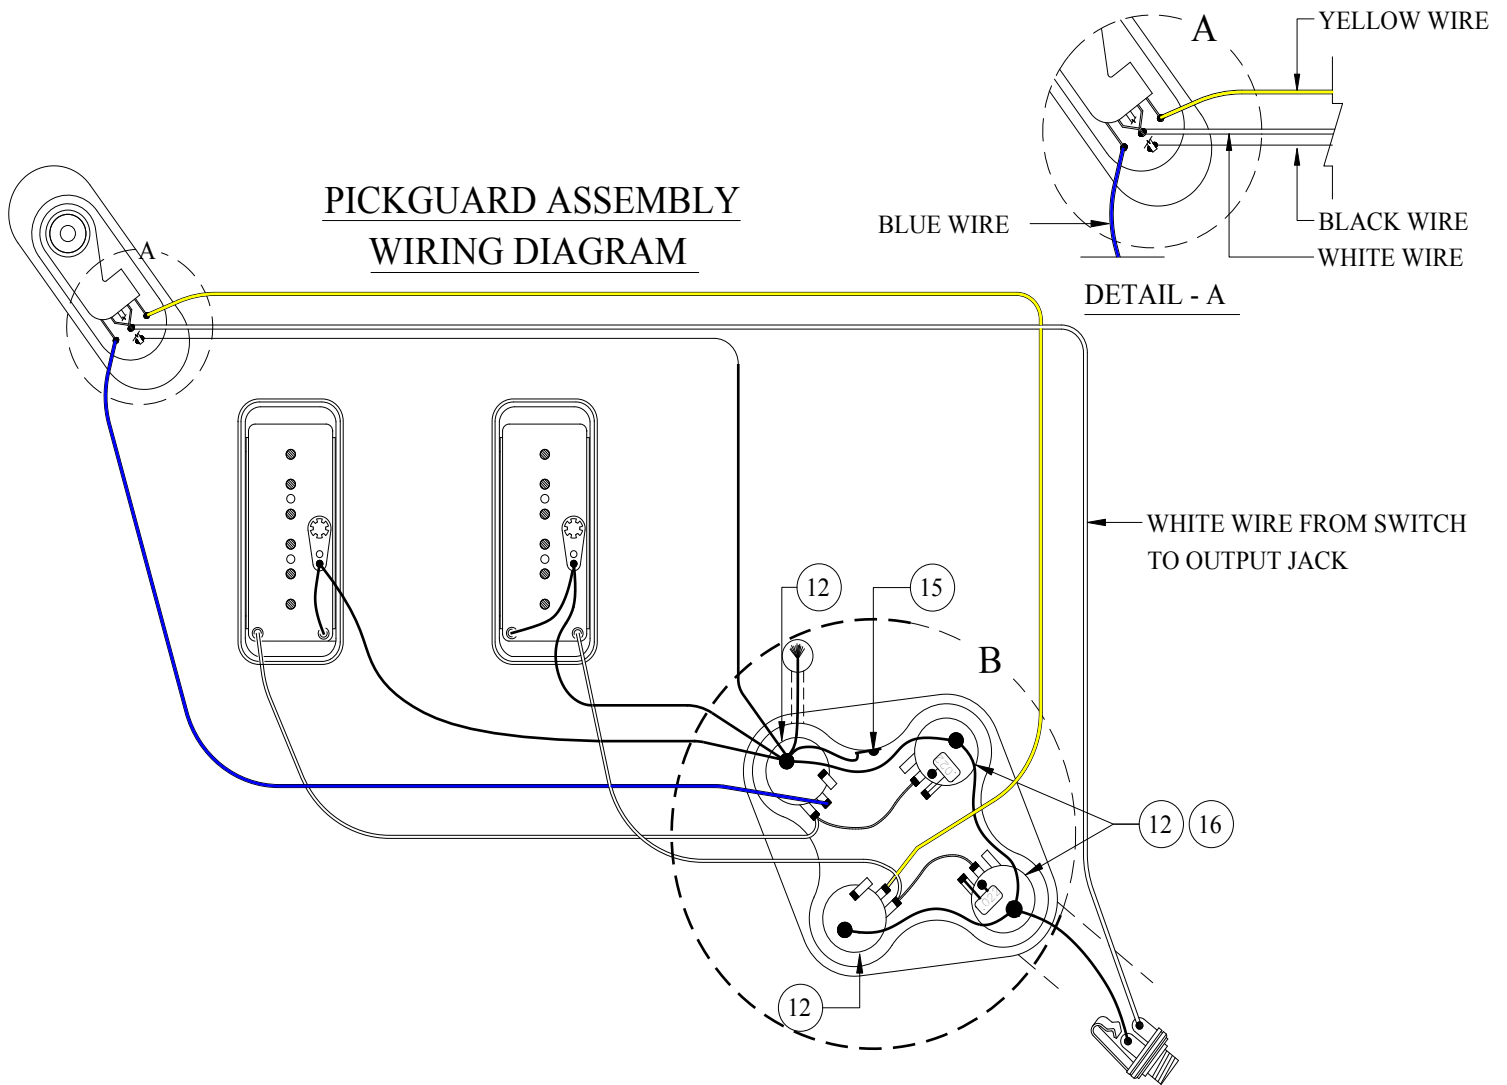

TORONADO DE 0110600

PICKGUARD ASSEMBLY
WIRING DIAGRAM

WHITE WIRE FROM SWITCH
TO OUTPUT JACK

- BLACK WIRE FROM SWITCH
- BLACK WIRE FROM PICKUPS
- BLUE WIRE FROM SWITCH
- WHITE WIRE FROM NECK PICKUP
- WHITE WIRE FROM BRIDGE PICKUP
- YELLOW WIRE FROM SWITCH

DETAIL - B

TORONADO DE 0110600

REF.#	P/N	DESCRIPTION
1	0059175000	Neck, Toronado Special , M/N
2	0021374000	Tuning Key, (1) Set
	0058815000	Washer
3	0058820000	Bushing
3	0083675000	Bone Nut
4	0021537000	String Retainer
	0021405000	Mounting Screw
5	0020810000	Truss Rod Adjustment Nut
	0023811000	Truss Adjusting Wrench
6	0058924xxx	Body, Toronado Special , 900 BTB Paint
7	0037286000	Neck Mounting Plate
	0021424000	Mounting Screw
	0031571000	Screw, Set
8	0021453000	Strap Button
	0021422000	Mounting Screw
	0001905600	Felt Washer, Black
9	0059178000	Pickguard, Toronado, P-90
	0021407000	Mounting Screw
10	0059201000	Pickup, Neck, Humbucker
11	0059202000	Pickup, Bridge, Humbucker
	0059185000	Mounting Screw
	0060080000	Weather Strip
	0059184000	Cover
12	0038950000	Control, 500 K, Audio, Split Shaft (4)
	0016352000	Mounting Hex Nut
	0022384000	Lock Washer, Intl.
	0031153000	Flat Washer
13	0059189000	Knob (4)
14	0054063000	Switch, 3 Way Toggle
	0059186000	Trim Disc
15	0012869000	Solder Lug
16	0024832000	Capacitor, .022 uF (2)
17	0021956000	Output Jack
	0016352000	Mounting Hex Nut
	0016436000	Lock Washer, Intl.
	0031153000	Flat Washer
18	0050100000	Jack Ferrule
	0021407000	Mounting Screw
19	3511055017	Bridge
20	3511055170	Tailpiece
21	0053382000	Control Cover
	0021407000	Mounting Screw
22	0053802000	Switch Cover
	0021407000	Mounting Screw

Body Part Number

0058924538	Crimson Transparent
0058924550	Butterscotch Blonde

TORONADO DE 0110600

SWITCH & CONTROL FUNCTION

3 WAY SWITCH POSITION			
1 	2 	3 	← 3 WAY SWITCH POSITION
V2	V1&V2	V1	← VOLUME CONTROL
T2	T1&T2	T1	← TONE CONTROL
			← NECK PICKUP
			← BRIDGE PICKUP
			← PICKUP IS OFF
			← PICKUP IS ON