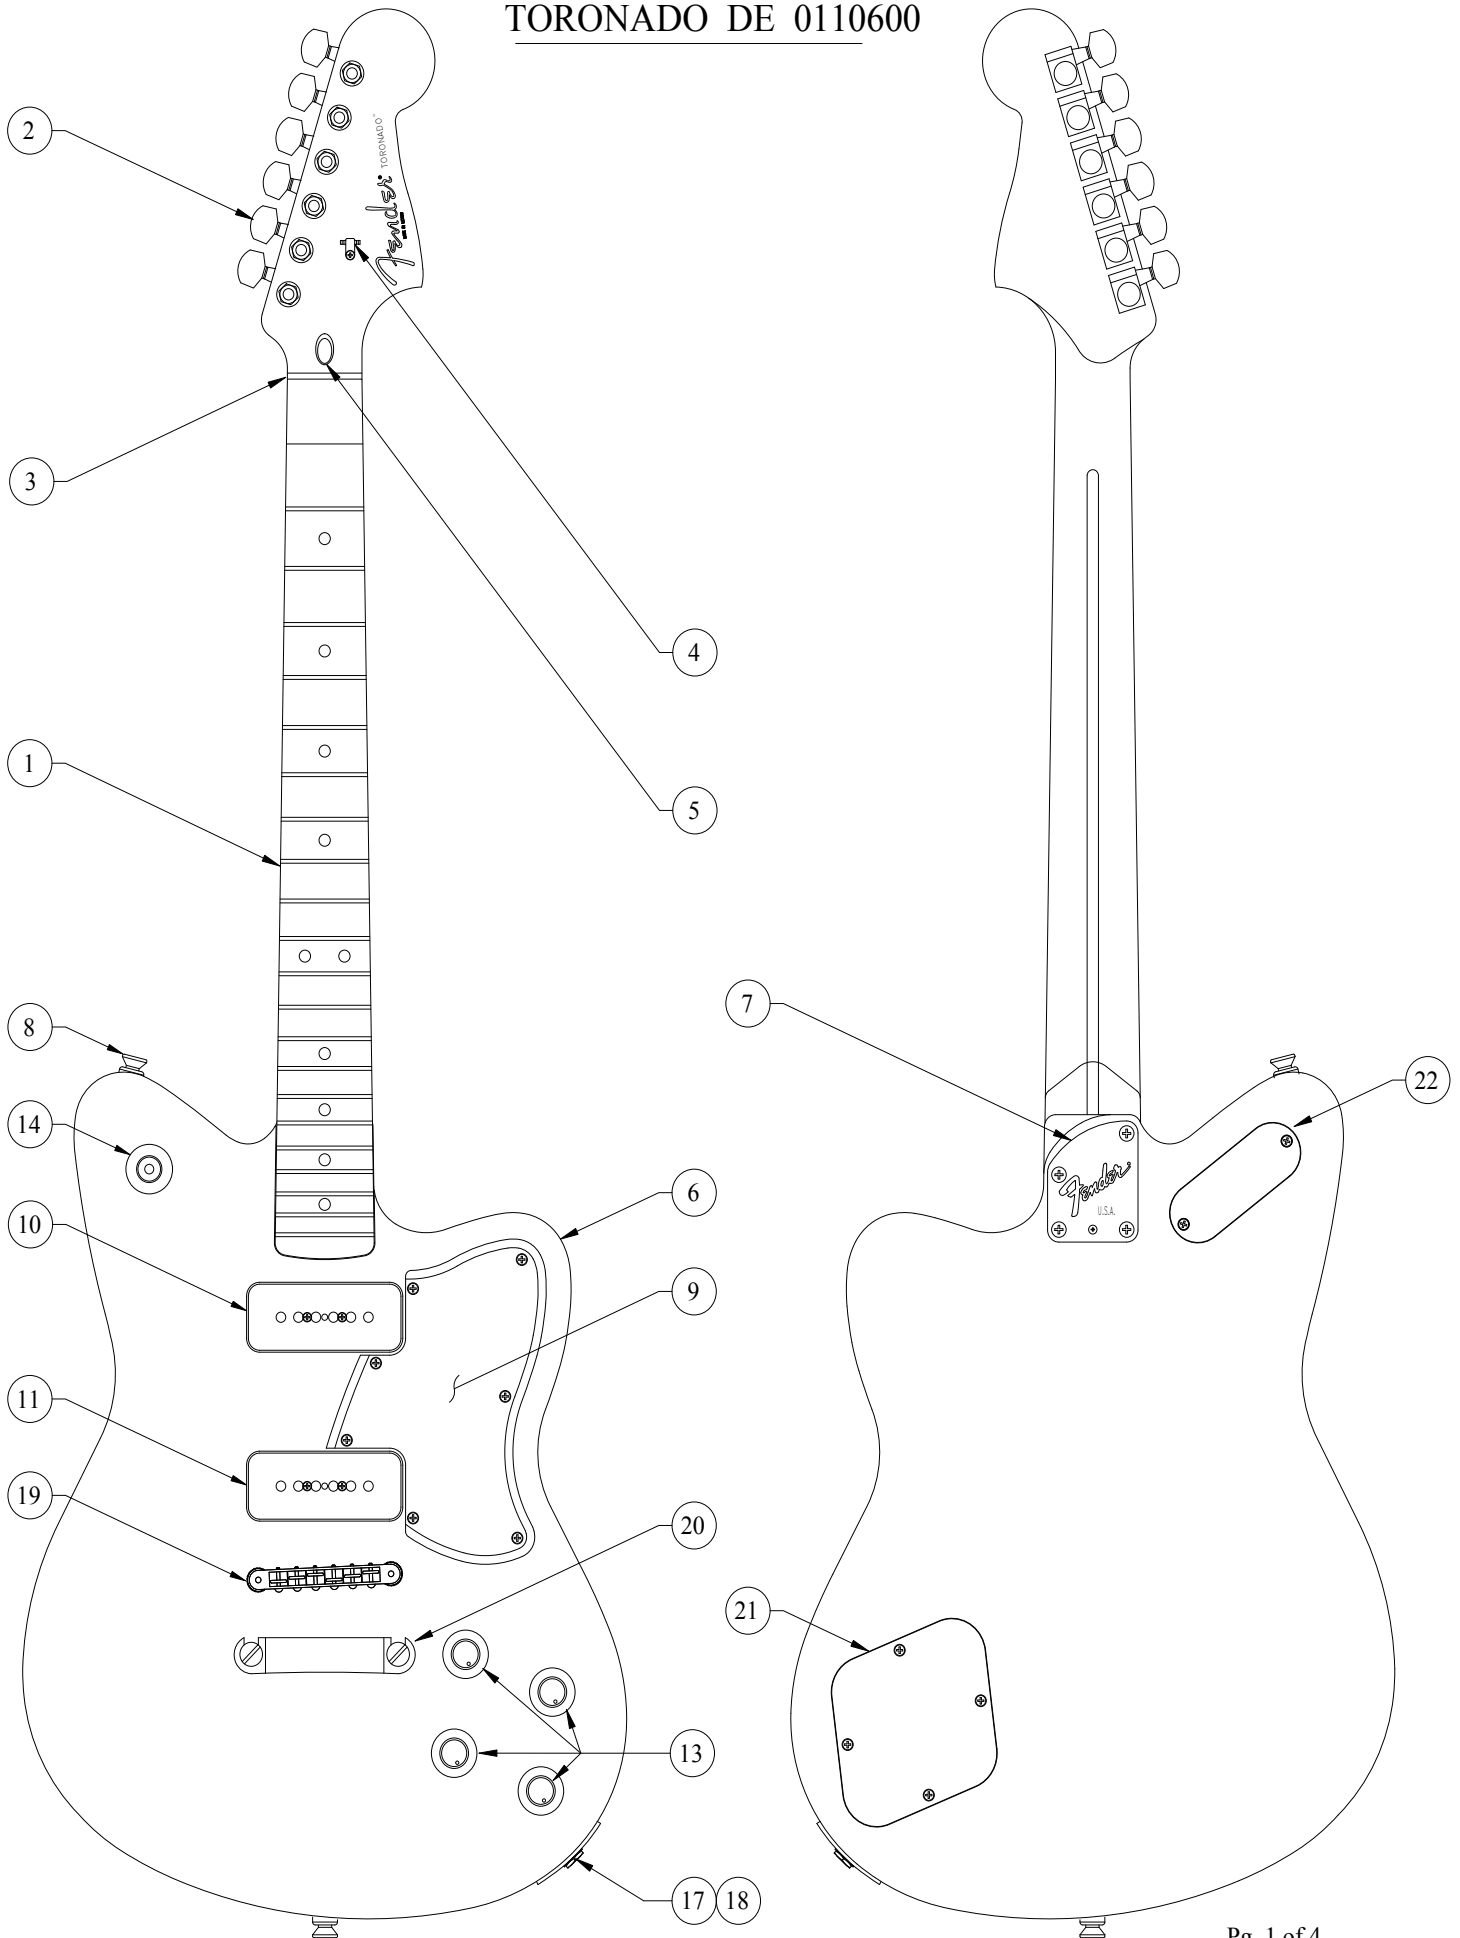

TORONADO DE 0110600

PICKGUARD ASSEMBLY
WIRING DIAGRAM

WHITE WIRE FROM SWITCH
TO OUTPUT JACK

- BLACK WIRE FROM SWITCH
- BLACK WIRE FROM PICKUPS
- BLUE WIRE FROM SWITCH
- WHITE WIRE FROM NECK PICKUP
- WHITE WIRE FROM BRIDGE PICKUP
- YELLOW WIRE FROM SWITCH

DETAIL - B

TORONADO DE 0110600

REF.#	P/N	DESCRIPTION
1	0059175000	Neck, Toronado Special , M/N
2	0021374000	Tuning Key, (1) Set
	0058815000	Washer
3	0058820000	Bushing
3	0083675000	Bone Nut
4	0021537000	String Retainer
	0021405000	Mounting Screw
5	0020810000	Truss Rod Adjustment Nut
	0023811000	Truss Adjusting Wrench
6	0058924xxx	Body, Toronado Special , 900 BTB Paint
7	0037286000	Neck Mounting Plate
	0021424000	Mounting Screw
	0031571000	Screw, Set
8	0021453000	Strap Button
	0021422000	Mounting Screw
	0001905600	Felt Washer, Black
9	0059178000	Pickguard, Toronado, P-90
	0021407000	Mounting Screw
10	0059201000	Pickup, Neck, Humbucker
11	0059202000	Pickup, Bridge, Humbucker
	0059185000	Mounting Screw
	0060080000	Weather Strip
	0059184000	Cover
12	0038950000	Control, 500 K, Audio, Split Shaft (4)
	0016352000	Mounting Hex Nut
	0022384000	Lock Washer, Intl.
	0031153000	Flat Washer
13	0059189000	Knob (4)
14	0054063000	Switch, 3 Way Toggle
	0059186000	Trim Disc
15	0012869000	Solder Lug
16	0024832000	Capacitor, .022 uF (2)
17	0021956000	Output Jack
	0016352000	Mounting Hex Nut
	0016436000	Lock Washer, Intl.
	0031153000	Flat Washer
18	0050100000	Jack Ferrule
	0021407000	Mounting Screw
19	3511055017	Bridge
20	3511055170	Tailpiece
21	0053382000	Control Cover
	0021407000	Mounting Screw
22	0053802000	Switch Cover
	0021407000	Mounting Screw

Body Part Number

0058924538	Crimson Transparent
0058924550	Butterscotch Blonde

TORONADO DE 0110600

SWITCH & CONTROL FUNCTION

3 WAY SWITCH POSITION			
1 	2 	3 	← 3 WAY SWITCH POSITION
V2	V1&V2	V1	← VOLUME CONTROL
T2	T1&T2	T1	← TONE CONTROL
			← NECK PICKUP
			← BRIDGE PICKUP
			← PICKUP IS OFF
			← PICKUP IS ON