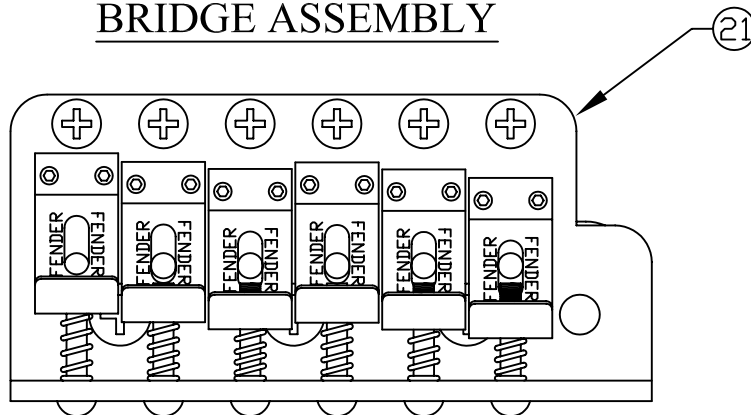

# HWY 1™ STRATOCASTER, 011-1100/02

REF.#	P/N	DESCRIPTION
1	0059398000	Neck, Satin Finish Stratocaster, R/W
	0059399000	Neck, Satin Finish Stratocaster, M/N
2	0037429000	Tuning Key, (1) Set
	0053106000	Washer
	0053107000	Bushing
3	0083675000	Bone Nut
4	0021537000	String Retainer, (2)
	0011357000	Mounting Screw
5	0020810000	Truss Rod Adjustment Nut
	0023811000	Truss Rod Adjusting Wrench
6	0059404xxx	Body, Satin Finish Strat, Alder
7	0018353000	Neck Mounting Plate
	0015636000	Mounting Screw
8	0012344000	Strap Button
	0016188000	Mounting Screw
	0019056000	Felt Washer, Black
	0020491000	Felt Washer, White
9	0054622000	Pickguard, 70' Strat
	0015578000	Mounting Screw
10	0054594000	Pickup Assembly, (3)
	0015776000	Mounting Screw
	0036481000	Tubing, Latex Cut
11	0013446000	Control, 250K, (3)
	0016352000	Mounting Hex Nut
	0016436000	Lock Washer, Intl
12	0056149000	Knob, Volume, Aged White
13	0056148000	Knob, Tone, Aged White, (2)
14	0053291000	Switch, Lever 5-Position
	0015776000	Mounting Screw
	0019554000	Knob, Aged White
15	0068939000	Capacitor, Ceramic Disk, .1µf, 50V, (2)
16	0069010000	Capacitor, Ceramic Disk, .02µf, 50V, (2)
17	0069011000	Resistor Metal Film, 4.7 kΩ, 1/4 Watt, (2)
18	0012869000	Ground Lug
	0015116000	Mounting Screw
19	0059484000	Output Jack Assembly
	0016352000	Mounting Hex Nut
	0016436000	Lock Washer, Intl
20	0010280090	Jack Ferrule
	0015578000	Mounting Screw
21	0054619000	Bridge Assembly
	0016170000	Mounting Screw
22	0019649000	Tremolo Cover, White

## BODY CHART

Part #	Color
0059404000	3 Color Sunburst
0059404527	Sapphire Blue Transparent
0059404538	Crimson Transparent
0059404548	Teal Green Transparent
0059404567	Honey Blonde

## SWITCH & CONTROL FUNCTIONS

5 WAY SWITCH POSITION					
5	4	3	2	1	
T1	T1	NT	T2	T2	
					← NECK PICKUP (A)
					← MIDDLE PICKUP (B)
					← BRIDGE PICKUP (C)
	PICKUP IS ON				INDICATES POSITION OF 5 WAY SWITCH
	PICKUP IS OFF				
<b>A</b>	PICKUP (NECK)				
<b>B</b>	PICKUP (MIDDLE)				
<b>C</b>	PICKUP (BRIDGE)				
NT	NO TONE				