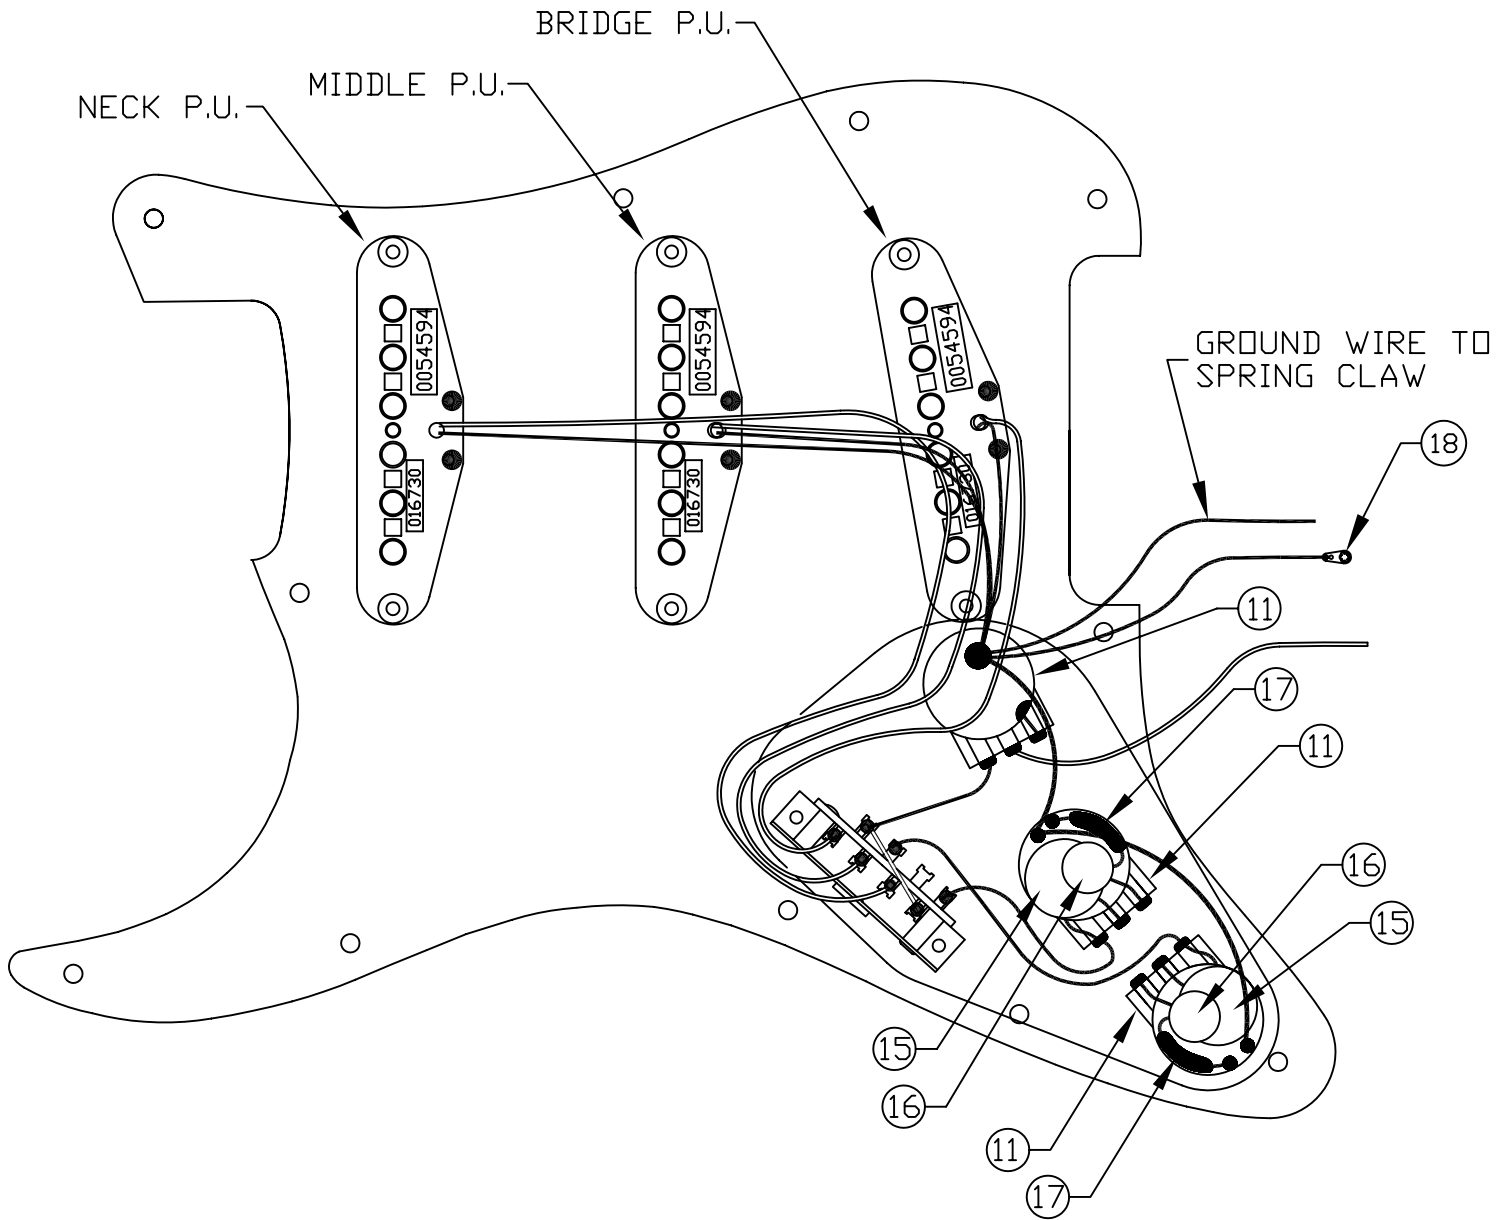

PICKGUARD ASSEMBLY

HWY 1™ STRATOCASTER, 011-1100/02

REF.#	P/N	DESCRIPTION
1	0059398000	Neck, Satin Finish Stratocaster, R/W
	0059399000	Neck, Satin Finish Stratocaster, M/N
2	0037429000	Tuning Key, (1) Set
	0053106000	Washer
	0053107000	Bushing
3	0083675000	Bone Nut
4	0021537000	String Retainer, (2)
	0011357000	Mounting Screw
5	0020810000	Truss Rod Adjustment Nut
	0023811000	Truss Rod Adjusting Wrench
6	0059404xxx	Body, Satin Finish Strat, Alder
7	0018353000	Neck Mounting Plate
	0015636000	Mounting Screw
8	0012344000	Strap Button
	0016188000	Mounting Screw
	0019056000	Felt Washer, Black
	0020491000	Felt Washer, White
9	0054622000	Pickguard, 70' Strat
	0015578000	Mounting Screw
10	0054594000	Pickup Assembly, (3)
	0015776000	Mounting Screw
	0036481000	Tubing, Latex Cut
11	0013446000	Control, 250K, (3)
	0016352000	Mounting Hex Nut
	0016436000	Lock Washer, Intl
12	0056149000	Knob, Volume, Aged White
13	0056148000	Knob, Tone, Aged White, (2)
14	0053291000	Switch, Lever 5-Position
	0015776000	Mounting Screw
	0019554000	Knob, Aged White
15	0068939000	Capacitor, Ceramic Disk, .1µf, 50V, (2)
16	0069010000	Capacitor, Ceramic Disk, .02µf, 50V, (2)
17	0069011000	Resistor Metal Film, 4.7 kΩ, 1/4 Watt, (2)
18	0012869000	Ground Lug
	0015116000	Mounting Screw
19	0059484000	Output Jack Assembly
	0016352000	Mounting Hex Nut
	0016436000	Lock Washer, Intl
20	0010280090	Jack Ferrule
	0015578000	Mounting Screw
21	0054619000	Bridge Assembly
	0016170000	Mounting Screw
22	0019649000	Tremolo Cover, White

BODY CHART

Part #	Color
0059404000	3 Color Sunburst
0059404527	Sapphire Blue Transparent
0059404538	Crimson Transparent
0059404548	Teal Green Transparent
0059404567	Honey Blonde