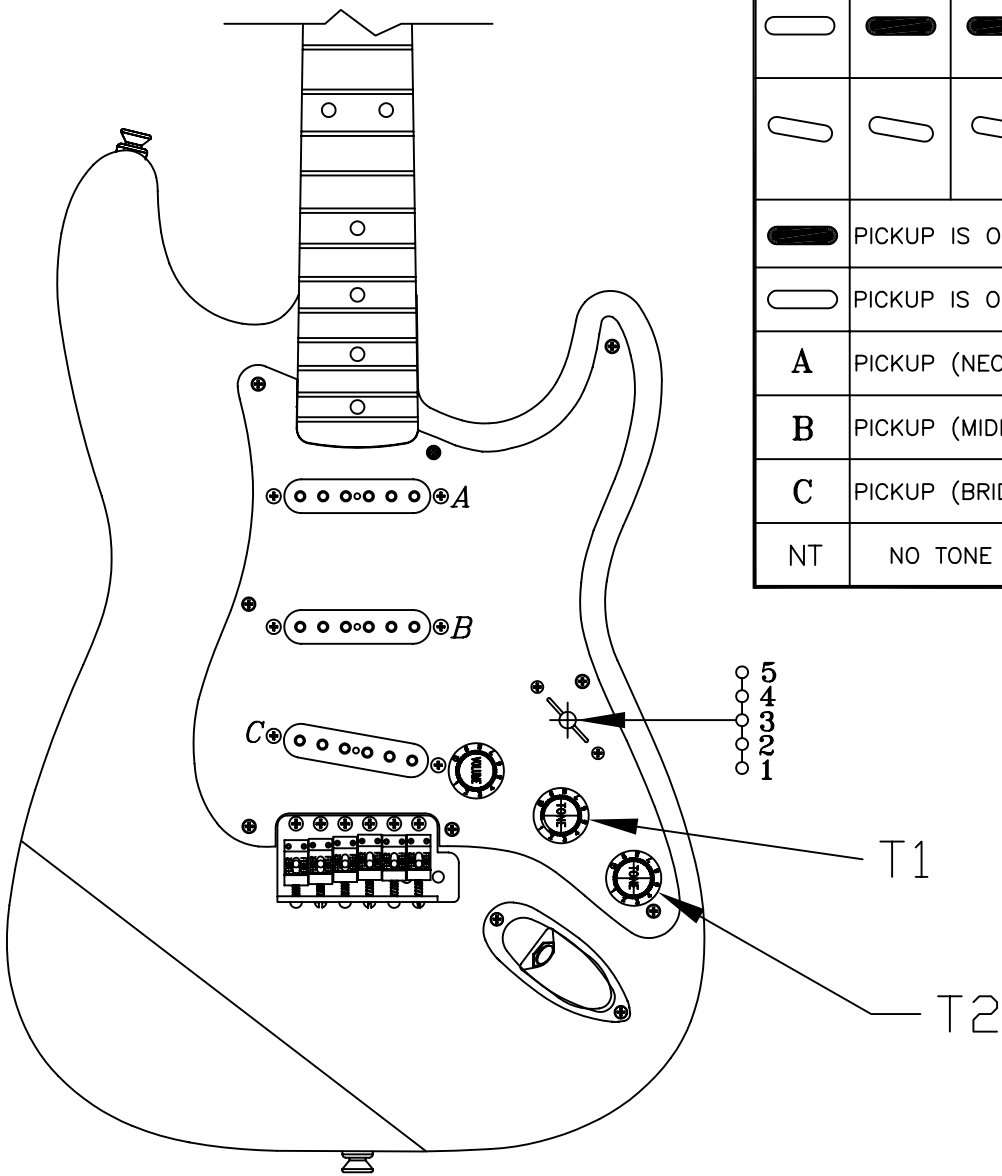

# HWY 1™ STRATOCASTER, 011-1100/02

REF.#	P/N	DESCRIPTION
1	0059398000	Neck, Satin Finish Stratocaster, R/W
	0059399000	Neck, Satin Finish Stratocaster, M/N
2	0037429000	Tuning Key, (1) Set
	0053106000	Washer
	0053107000	Bushing
3	0083675000	Bone Nut
4	0021537000	String Retainer, (2)
	0011357000	Mounting Screw
5	0020810000	Truss Rod Adjustment Nut
	0023811000	Truss Rod Adjusting Wrench
6	0059404xxx	Body, Satin Finish Strat, Alder
7	0018353000	Neck Mounting Plate
	0015636000	Mounting Screw
8	0012344000	Strap Button
	0016188000	Mounting Screw
	0019056000	Felt Washer, Black
	0020491000	Felt Washer, White
9	0054622000	Pickguard, 70' Strat
	0015578000	Mounting Screw
10	0054594000	Pickup Assembly, (3)
	0015776000	Mounting Screw
	0036481000	Tubing, Latex Cut
11	0013446000	Control, 250K, (3)
	0016352000	Mounting Hex Nut
	0016436000	Lock Washer, Intl
12	0056149000	Knob, Volume, Aged White
13	0056148000	Knob, Tone, Aged White, (2)
14	0053291000	Switch, Lever 5-Position
	0015776000	Mounting Screw
	0019554000	Knob, Aged White
15	0068939000	Capacitor, Ceramic Disk, .1µf, 50V, (2)
16	0069010000	Capacitor, Ceramic Disk, .02µf, 50V, (2)
17	0069011000	Resistor Metal Film, 4.7 kΩ, 1/4 Watt, (2)
18	0012869000	Ground Lug
	0015116000	Mounting Screw
19	0059484000	Output Jack Assembly
	0016352000	Mounting Hex Nut
	0016436000	Lock Washer, Intl
20	0010280090	Jack Ferrule
	0015578000	Mounting Screw
21	0054619000	Bridge Assembly
	0016170000	Mounting Screw
22	0019649000	Tremolo Cover, White

## BODY CHART

Part #	Color
0059404000	3 Color Sunburst
0059404527	Sapphire Blue Transparent
0059404538	Crimson Transparent
0059404548	Teal Green Transparent
0059404567	Honey Blonde

## SWITCH & CONTROL FUNCTIONS

5 WAY SWITCH POSITION					
5	4	3	2	1	
T1	T1	NT	T2	T2	
					← NECK PICKUP (A)
					← MIDDLE PICKUP (B)
					← BRIDGE PICKUP (C)
	PICKUP IS ON				INDICATES POSITION OF 5 WAY SWITCH
	PICKUP IS OFF				
<b>A</b>	PICKUP (NECK)				
<b>B</b>	PICKUP (MIDDLE)				
<b>C</b>	PICKUP (BRIDGE)				
NT	NO TONE				