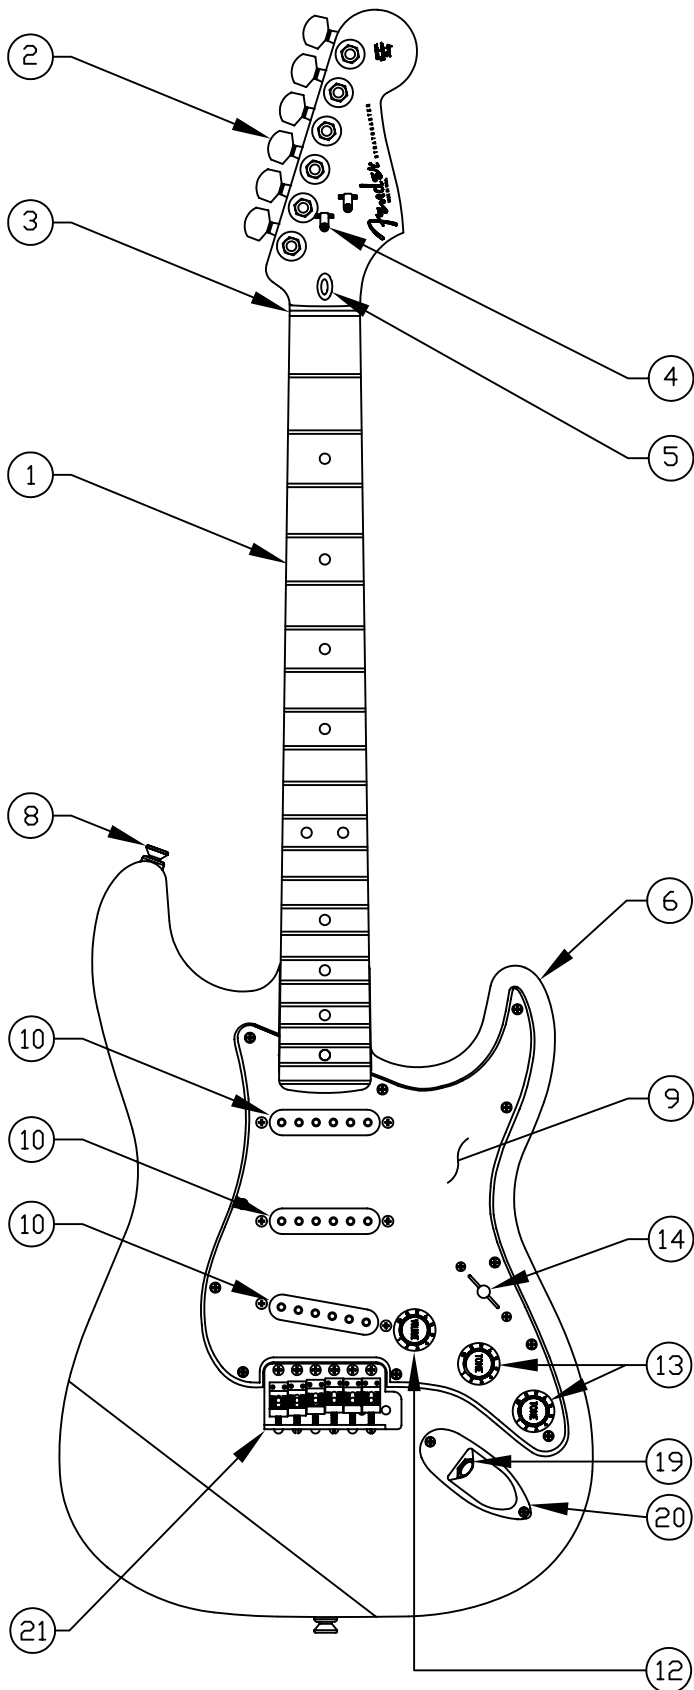

HWY 1™ STRATOCASTER, 011-1100/02

Fender®