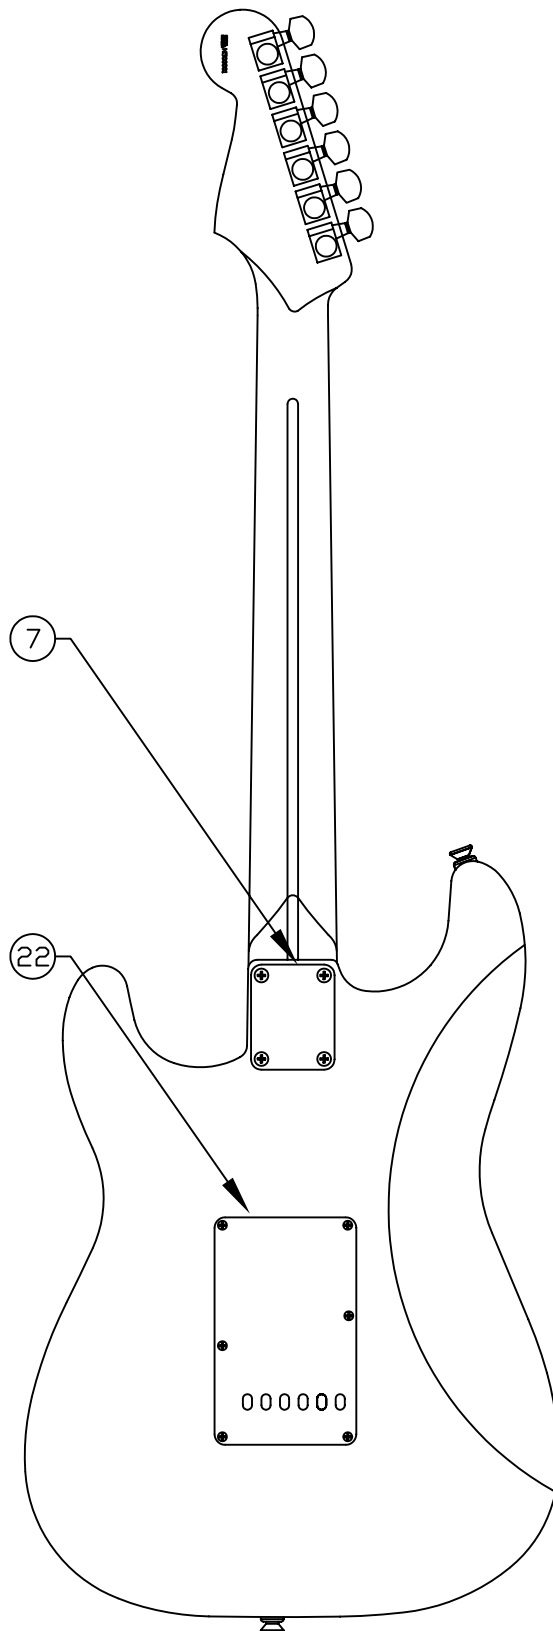

HWY 1™ STRATOCASTER, 011-1100/02

Fender®