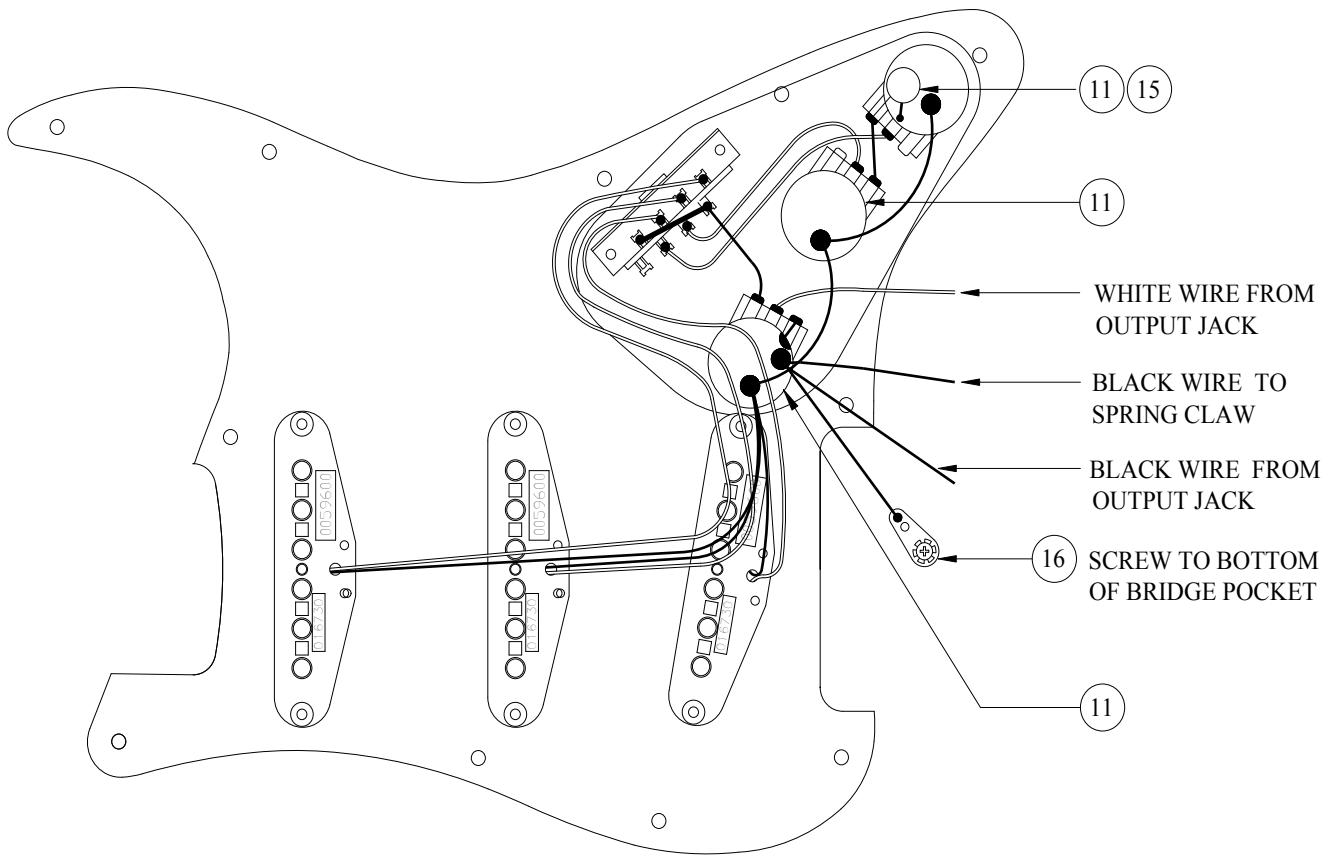

HIGHWAY 1 STRATOCASTER / LEFT HAND 0111120/1122

PICKGUARD ASSEMBLY

WIRING DIAGRAM

BRIDGE ASSEMBLY

HIGHWAY 1 STRATOCASTER / LEFT HAND 011120/1122

REF.#	P/N	DESCRIPTION
1	006000000	Neck, Highway 1 Stratocaster, R/W
	006000001	Neck, Highway 1 Stratocaster, M/N
2	0022151000	Tuning Key W/Bushing , (1) Set
	0058820000	Bushing Key Ping
	0058815000	Washer Key Ping
3	0083675000	Bone Nut
4	0021537000	String Retainer (2)
	0011357000	Mounting Screws
5	0020810000	Truss Rod Adjustment Nut
	0023811000	Truss Rod Adjusting Wrench
6	0060002xxx	Body, Highway 1 Strat, Alder Paint
7	0018353000	Neck Mounting Plate
	0015636000	Mounting Screw
8	0012344000	Strap Button
	0016188000	Mounting Screw
	0019056000	Felt Washer, Black
	0020491000	Felt Washer, White
9	0059599000	Pickguard, Highway 1 Strat, White/Black/White
	0015578000	Mounting Screw
10	0059600000	Pickup, Mexico Vintage Stratocaster (3)
	0015776000	Mounting Screw
	0036481000	Tubing, Latex Cut
11	0013446000	Control, 250K, Taper (3)
	0016352000	Mounting Hex Nut
	0016436000	Lock Washer, Intl
12	0056149000	Knob, Volume, White
13	0056148000	Knob, Tone, White, (2)
14	0053291000	Switch, Lever 5-Position
	0015776000	Mounting Screw
	0019554000	Knob, White
15	0021022000	Capacitor, .1uf
16	0012869000	Solder Lug
	0015116000	Mounting Screw
17	0047329000	Output Jack
	0016352000	Mounting Hex Nut
	0016436000	Lock Washer, Intl
18	0010280090	Jack Ferrule
	0021407000	Mounting Screw
19	0060003000	Bridge Assembly
	0016170000	Mounting Screw
20	0051504000	Back Plate, Tremolo
	0015578000	Mounting Screw

Body Part Number	
0060002527	Sapphire Blue Transparent
0060002538	Crimson Red Transparent
0060002567	Honey Blonde Transparent

SWITCH & CONTROL FUNCTION

5 WAY SWITCH POSITION					
					← 5 WAY SWITCH POSITION
T1	T1&T2	T2	T2	—	← TONE CONTROL
					← NECK PICKUP
					← MIDDLE PICKUP
					← BRIDGE PICKUP
	← PICKUP IS ON				← PICKUP IS OFF

SEE 5 WAY SWITCH DIAGRAM

MASTER VOLUME

TONE CONTROL T1

TONE CONTROL T2