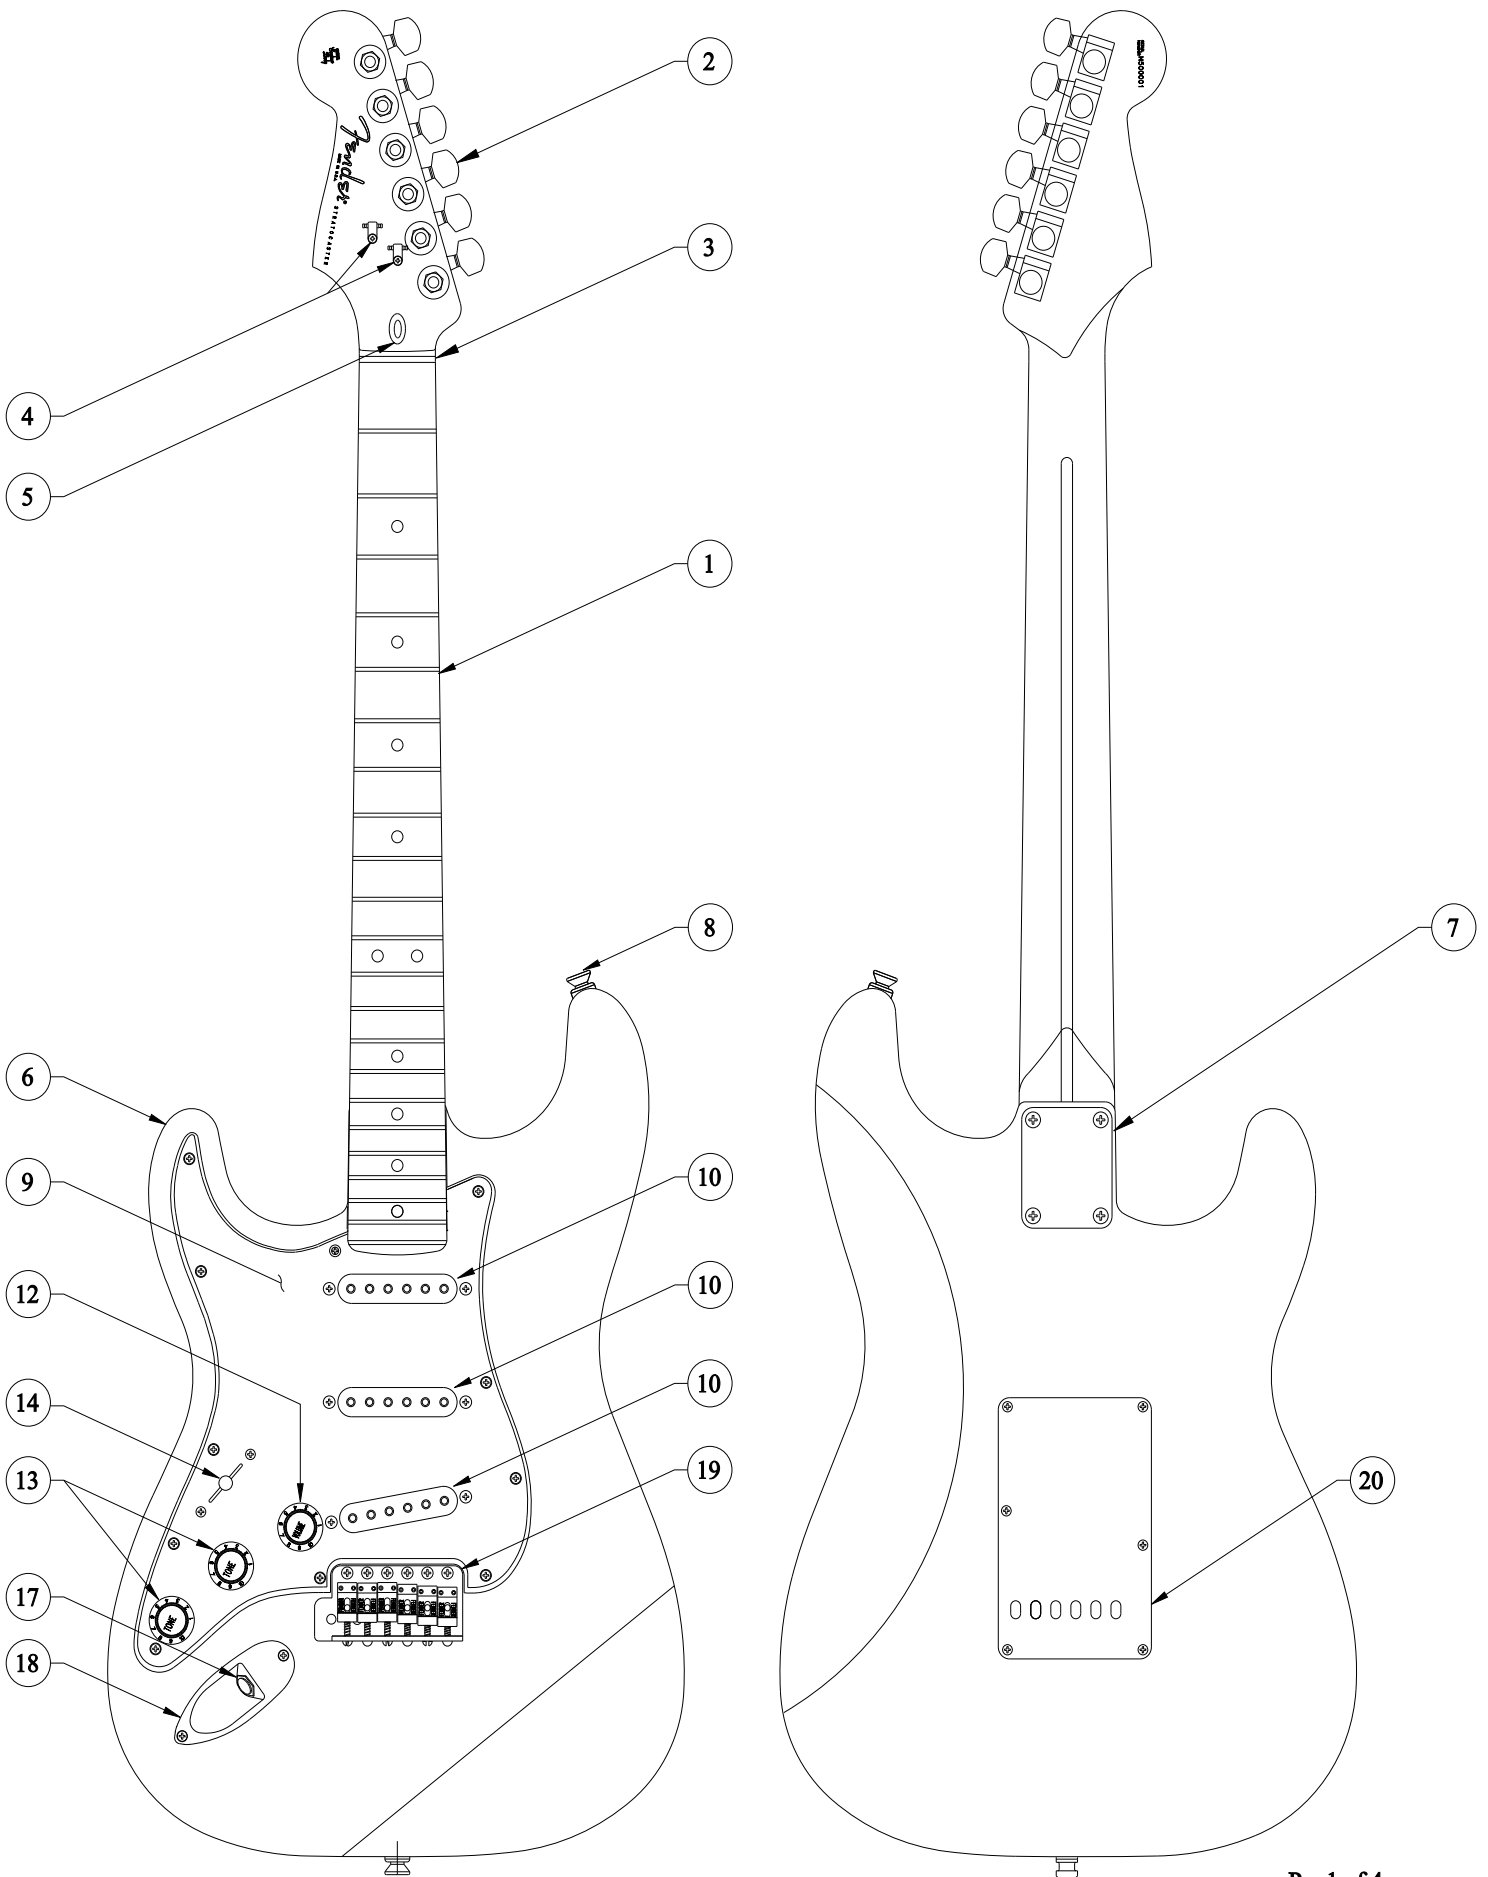

HIGHWAY 1 STRATOCASTER / LEFT HAND 0111120/1122

PICKGUARD ASSEMBLY

WIRING DIAGRAM

BRIDGE ASSEMBLY

HIGHWAY 1 STRATOCASTER / LEFT HAND 011120/1122

REF.#	P/N	DESCRIPTION
1	006000000	Neck, Highway 1 Stratocaster, R/W
	006000001	Neck, Highway 1 Stratocaster, M/N
2	0022151000	Tuning Key W/Bushing , (1) Set
	0058820000	Bushing Key Ping
	0058815000	Washer Key Ping
3	0083675000	Bone Nut
4	0021537000	String Retainer (2)
	0011357000	Mounting Screws
5	0020810000	Truss Rod Adjustment Nut
	0023811000	Truss Rod Adjusting Wrench
6	0060002xxx	Body, Highway 1 Strat, Alder Paint
7	0018353000	Neck Mounting Plate
	0015636000	Mounting Screw
8	0012344000	Strap Button
	0016188000	Mounting Screw
	0019056000	Felt Washer, Black
	0020491000	Felt Washer, White
9	0059599000	Pickguard, Highway 1 Strat, White/Black/White
	0015578000	Mounting Screw
10	0059600000	Pickup, Mexico Vintage Stratocaster (3)
	0015776000	Mounting Screw
	0036481000	Tubing, Latex Cut
11	0013446000	Control, 250K, Taper (3)
	0016352000	Mounting Hex Nut
	0016436000	Lock Washer, Intl
12	0056149000	Knob, Volume, White
13	0056148000	Knob, Tone, White, (2)
14	0053291000	Switch, Lever 5-Position
	0015776000	Mounting Screw
	0019554000	Knob, White
15	0021022000	Capacitor, .1uf
16	0012869000	Solder Lug
	0015116000	Mounting Screw
17	0047329000	Output Jack
	0016352000	Mounting Hex Nut
	0016436000	Lock Washer, Intl
18	0010280090	Jack Ferrule
	0021407000	Mounting Screw
19	0060003000	Bridge Assembly
	0016170000	Mounting Screw
20	0051504000	Back Plate, Tremolo
	0015578000	Mounting Screw

Body Part Number	
0060002527	Sapphire Blue Transparent
0060002538	Crimson Red Transparent
0060002567	Honey Blonde Transparent

SWITCH & CONTROL FUNCTION

5 WAY SWITCH POSITION					
					← 5 WAY SWITCH POSITION
T1	T1&T2	T2	T2	—	← TONE CONTROL
					← NECK PICKUP
					← MIDDLE PICKUP
					← BRIDGE PICKUP
	← PICKUP IS ON				← PICKUP IS OFF

SEE 5 WAY SWITCH DIAGRAM

MASTER VOLUME

TONE CONTROL T1

TONE CONTROL T2