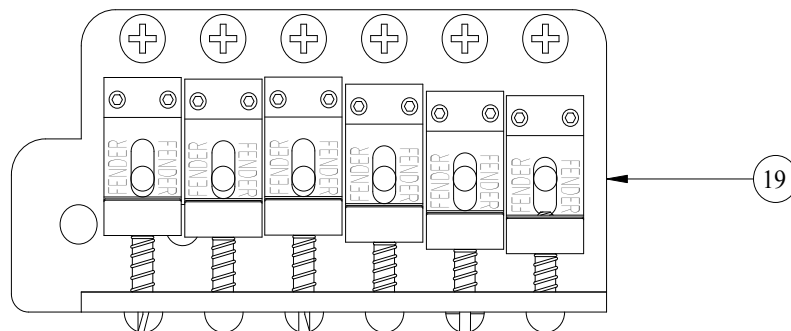

HIGHWAY 1 STRATOCASTER / LEFT HAND 0111120/1122

PICKGUARD ASSEMBLY

WIRING DIAGRAM

BRIDGE ASSEMBLY

HIGHWAY 1 STRATOCASTER / LEFT HAND 011120/1122

REF.#	P/N	DESCRIPTION
1	006000000	Neck, Highway 1 Stratocaster, R/W
	006000001	Neck, Highway 1 Stratocaster, M/N
2	0022151000	Tuning Key W/Bushing , (1) Set
	0058820000	Bushing Key Ping
	0058815000	Washer Key Ping
3	0083675000	Bone Nut
4	0021537000	String Retainer (2)
	0011357000	Mounting Screws
5	0020810000	Truss Rod Adjustment Nut
	0023811000	Truss Rod Adjusting Wrench
6	0060002xxx	Body, Highway 1 Strat, Alder Paint
7	0018353000	Neck Mounting Plate
	0015636000	Mounting Screw
8	0012344000	Strap Button
	0016188000	Mounting Screw
	0019056000	Felt Washer, Black
	0020491000	Felt Washer, White
9	0059599000	Pickguard, Highway 1 Strat, White/Black/White
	0015578000	Mounting Screw
10	0059600000	Pickup, Mexico Vintage Stratocaster (3)
	0015776000	Mounting Screw
	0036481000	Tubing, Latex Cut
11	0013446000	Control, 250K, Taper (3)
	0016352000	Mounting Hex Nut
	0016436000	Lock Washer, Intl
12	0056149000	Knob, Volume, White
13	0056148000	Knob, Tone, White, (2)
14	0053291000	Switch, Lever 5-Position
	0015776000	Mounting Screw
	0019554000	Knob, White
15	0021022000	Capacitor, .1uf
16	0012869000	Solder Lug
	0015116000	Mounting Screw
17	0047329000	Output Jack
	0016352000	Mounting Hex Nut
	0016436000	Lock Washer, Intl
18	0010280090	Jack Ferrule
	0021407000	Mounting Screw
19	0060003000	Bridge Assembly
	0016170000	Mounting Screw
20	0051504000	Back Plate, Tremolo
	0015578000	Mounting Screw

Body Part Number	
0060002527	Sapphire Blue Transparent
0060002538	Crimson Red Transparent
0060002567	Honey Blonde Transparent

SWITCH & CONTROL FUNCTION

5 WAY SWITCH POSITION					
					← 5 WAY SWITCH POSITION
T1	T1&T2	T2	T2	—	← TONE CONTROL
					← NECK PICKUP
					← MIDDLE PICKUP
					← BRIDGE PICKUP
	← PICKUP IS ON				← PICKUP IS OFF

SEE 5 WAY SWITCH DIAGRAM

MASTER VOLUME

TONE CONTROL T1

TONE CONTROL T2