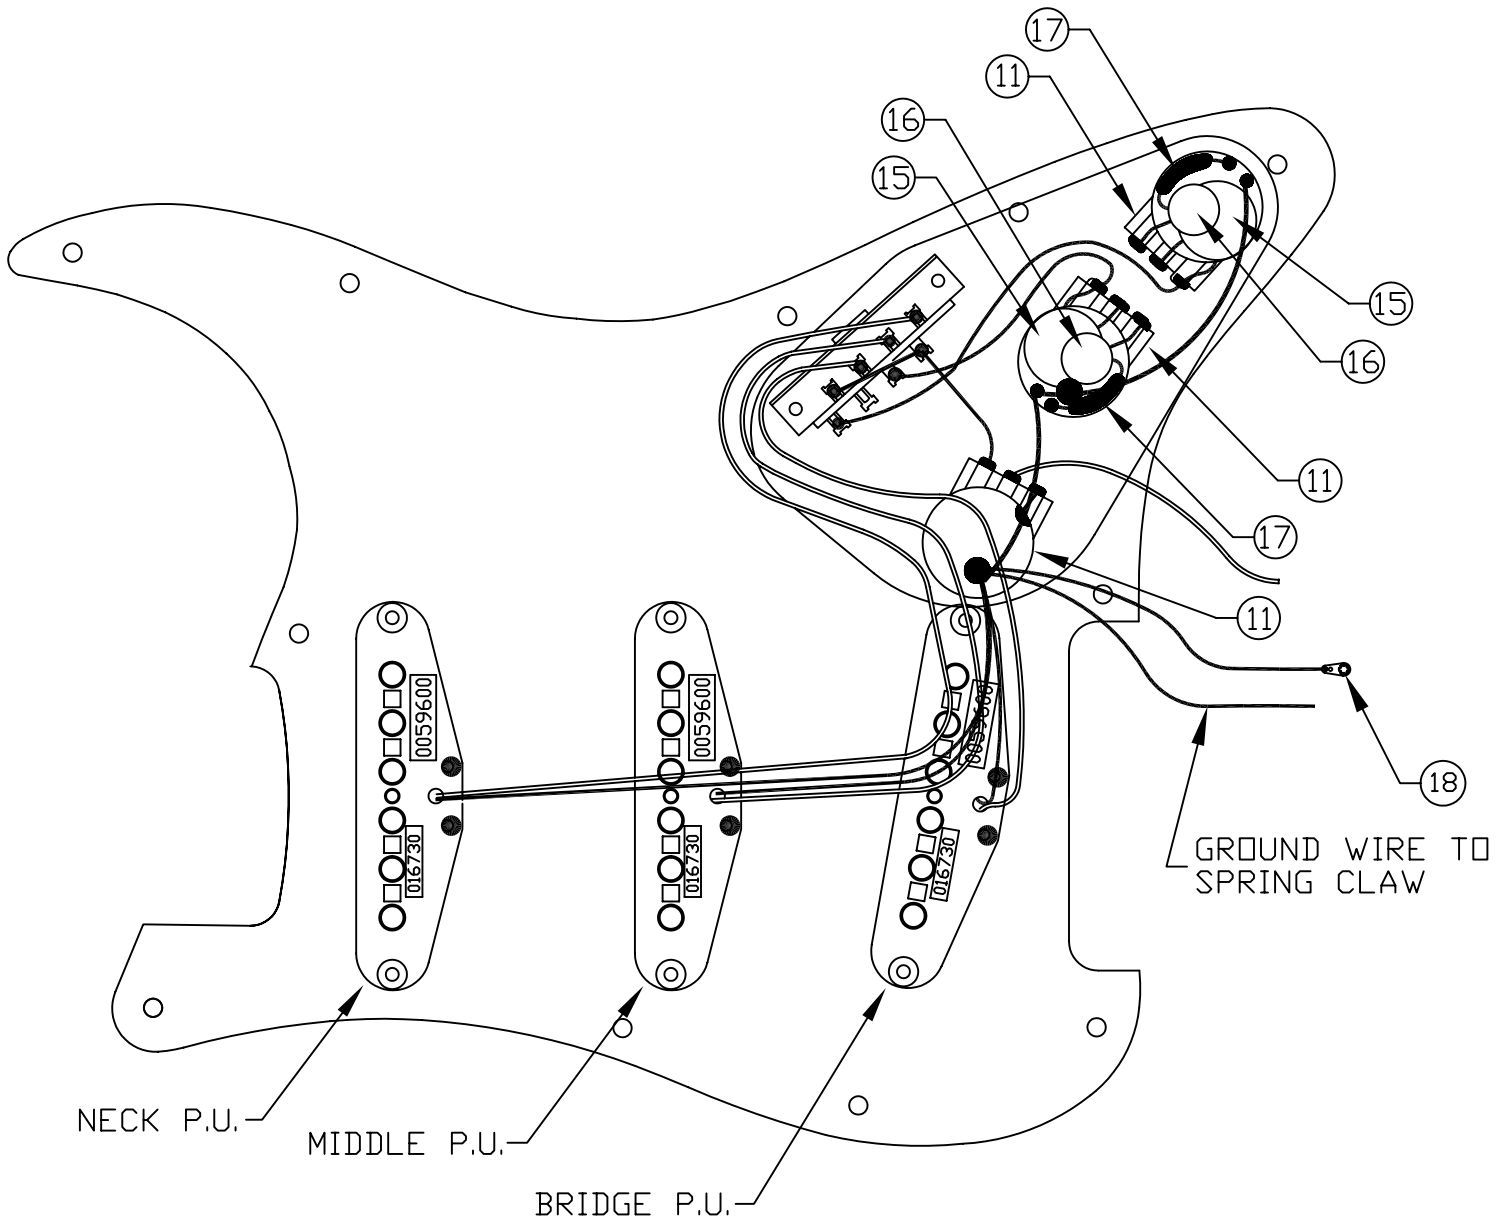

HWY 1™ STRATOCASTER LH, 011-1120/22

Fender®

PICKGUARD ASSEMBLY

BRIDGE ASSEMBLY

HWY 1™ STRATOCASTER LH, 011-1120/22

REF.#	P/N	DESCRIPTION
1	0060000000	Neck, Satin Finish Stratocaster, R/W
	0060001000	Neck, Satin Finish Stratocaster, M/N
2	0022151000	Tuning Key, (1) Set
	0058815000	Washer Key Ping
	0058820000	Bushing Key Ping
3	0083675000	Bone Nut
4	0021537000	String Retainer, (2)
	0011357000	Mounting Screw
5	0020810000	Truss Rod Adjustment Nut
	0023811000	Truss Rod Adjusting Wrench
6	0060002xxx	Body, Hwy 1 Strat, Alder Paint
7	0018353000	Neck Mounting Plate
	0015636000	Mounting Screw
8	0012344000	Strap Button
	0016188000	Mounting Screw
	0019056000	Felt Washer, Black
	0020491000	Felt Washer, White
9	0059599000	Pickguard, Hwy 1 Strat, White/Black/White
	0015578000	Mounting Screw
10	0059600000	Pickup Assembly, (3)
	0015776000	Mounting Screw
	0036481000	Tubing, Latex Cut
11	0013446000	Control, 250K, (3)
	0016352000	Mounting Hex Nut
	0016436000	Lock Washer, Intl
12	0056149000	Knob, Volume, Aged White
13	0056148000	Knob, Tone, Aged White, (2)
14	0053291000	Switch, Lever 5-Position
	0015776000	Mounting Screw
	0019554000	Knob, Aged White
15	0068939000	Capacitor, Ceramic Disk, .1µf, 50V, (2)
16	0069010000	Capacitor, Ceramic Disk, .02µf, 50V, (2)
17	0069011000	Resistor Metal Film, 4.7 kΩ, 1/4 Watt, (2)
18	0012869000	Ground Lug
	0015116000	Mounting Screw
19	0047329000	Output Jack
	0016352000	Mounting Hex Nut
	0016436000	Lock Washer, Intl
20	0010280090	Jack Ferrule
	0021407000	Mounting Screw
21	0060003000	Bridge Assembly
	0016170000	Mounting Screw
22	0051504000	Tremolo Cover, White
	0015578000	Mounting Screw

BODY CHART

Part #	Color
0060002527	Sapphire Blue Transparent
0060002538	Crimson Transparent
0060002567	Honey Blonde Transparent

HWY 1™ STRATOCASTER LH, 011-1120/22

SWITCH & CONTROL FUNCTIONS

5 WAY SWITCH POSITION