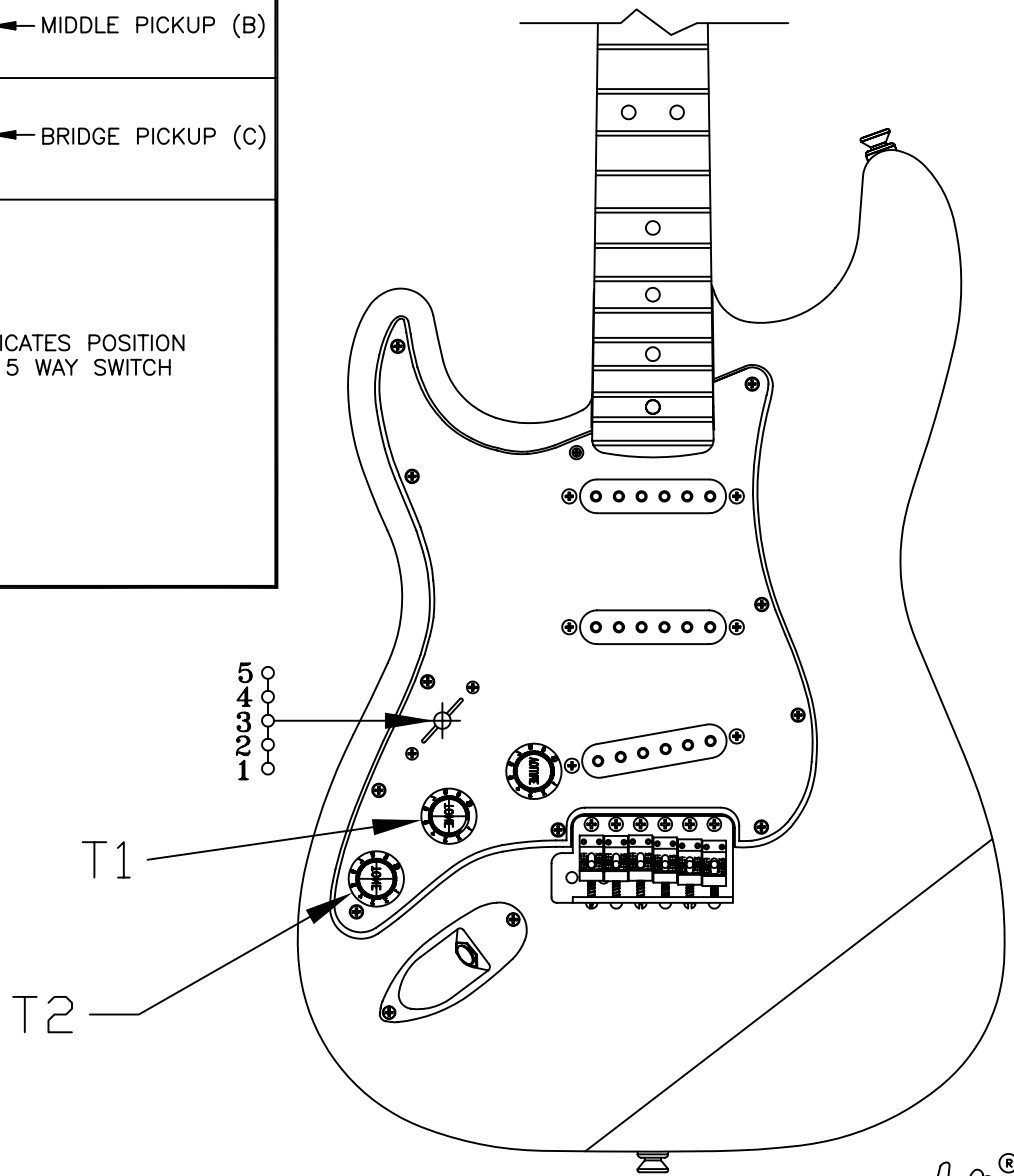

BODY CHART

Part #	Color
0060002527	Sapphire Blue Transparent
0060002538	Crimson Transparent
0060002567	Honey Blonde Transparent

HWY 1™ STRATOCASTER LH, 011-1120/22

SWITCH & CONTROL FUNCTIONS

5 WAY SWITCH POSITION

5	4	3	2	1	
T1	T1	NT	T2	T2	
					← NECK PICKUP (A)
					← MIDDLE PICKUP (B)
					← BRIDGE PICKUP (C)
	PICKUP IS ON				
	PICKUP IS OFF				
A	PICKUP (NECK)				
B	PICKUP (MIDDLE)				
C	PICKUP (BRIDGE)				
NT	NO TONE				