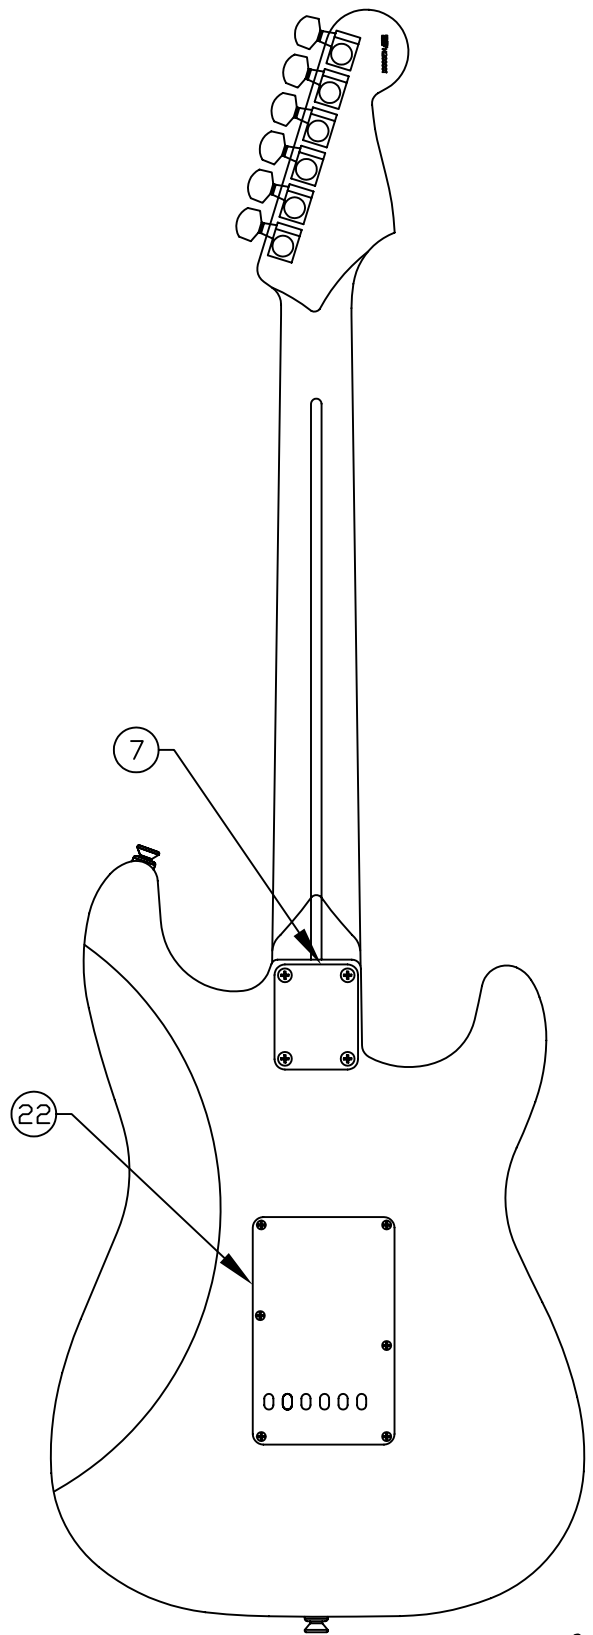

HWY 1™ STRATOCASTER LH, 011-1120/22

Fender®

PICKGUARD ASSEMBLY

BRIDGE ASSEMBLY

HWY 1™ STRATOCASTER LH, 011-1120/22

REF.#	P/N	DESCRIPTION
1	0060000000	Neck, Satin Finish Stratocaster, R/W
	0060001000	Neck, Satin Finish Stratocaster, M/N
2	0022151000	Tuning Key, (1) Set
	0058815000	Washer Key Ping
	0058820000	Bushing Key Ping
3	0083675000	Bone Nut
4	0021537000	String Retainer, (2)
	0011357000	Mounting Screw
5	0020810000	Truss Rod Adjustment Nut
	0023811000	Truss Rod Adjusting Wrench
6	0060002xxx	Body, Hwy 1 Strat, Alder Paint
7	0018353000	Neck Mounting Plate
	0015636000	Mounting Screw
8	0012344000	Strap Button
	0016188000	Mounting Screw
	0019056000	Felt Washer, Black
	0020491000	Felt Washer, White
9	0059599000	Pickguard, Hwy 1 Strat, White/Black/White
	0015578000	Mounting Screw
10	0059600000	Pickup Assembly, (3)
	0015776000	Mounting Screw
	0036481000	Tubing, Latex Cut
11	0013446000	Control, 250K, (3)
	0016352000	Mounting Hex Nut
	0016436000	Lock Washer, Intl
12	0056149000	Knob, Volume, Aged White
13	0056148000	Knob, Tone, Aged White, (2)
14	0053291000	Switch, Lever 5-Position
	0015776000	Mounting Screw
	0019554000	Knob, Aged White
15	0068939000	Capacitor, Ceramic Disk, .1µf, 50V, (2)
16	0069010000	Capacitor, Ceramic Disk, .02µf, 50V, (2)
17	0069011000	Resistor Metal Film, 4.7 kΩ, 1/4 Watt, (2)
18	0012869000	Ground Lug
	0015116000	Mounting Screw
19	0047329000	Output Jack
	0016352000	Mounting Hex Nut
	0016436000	Lock Washer, Intl
20	0010280090	Jack Ferrule
	0021407000	Mounting Screw
21	0060003000	Bridge Assembly
	0016170000	Mounting Screw
22	0051504000	Tremolo Cover, White
	0015578000	Mounting Screw

BODY CHART

Part #	Color
0060002527	Sapphire Blue Transparent
0060002538	Crimson Transparent
0060002567	Honey Blonde Transparent

HWY 1™ STRATOCASTER LH, 011-1120/22

SWITCH & CONTROL FUNCTIONS

5 WAY SWITCH POSITION