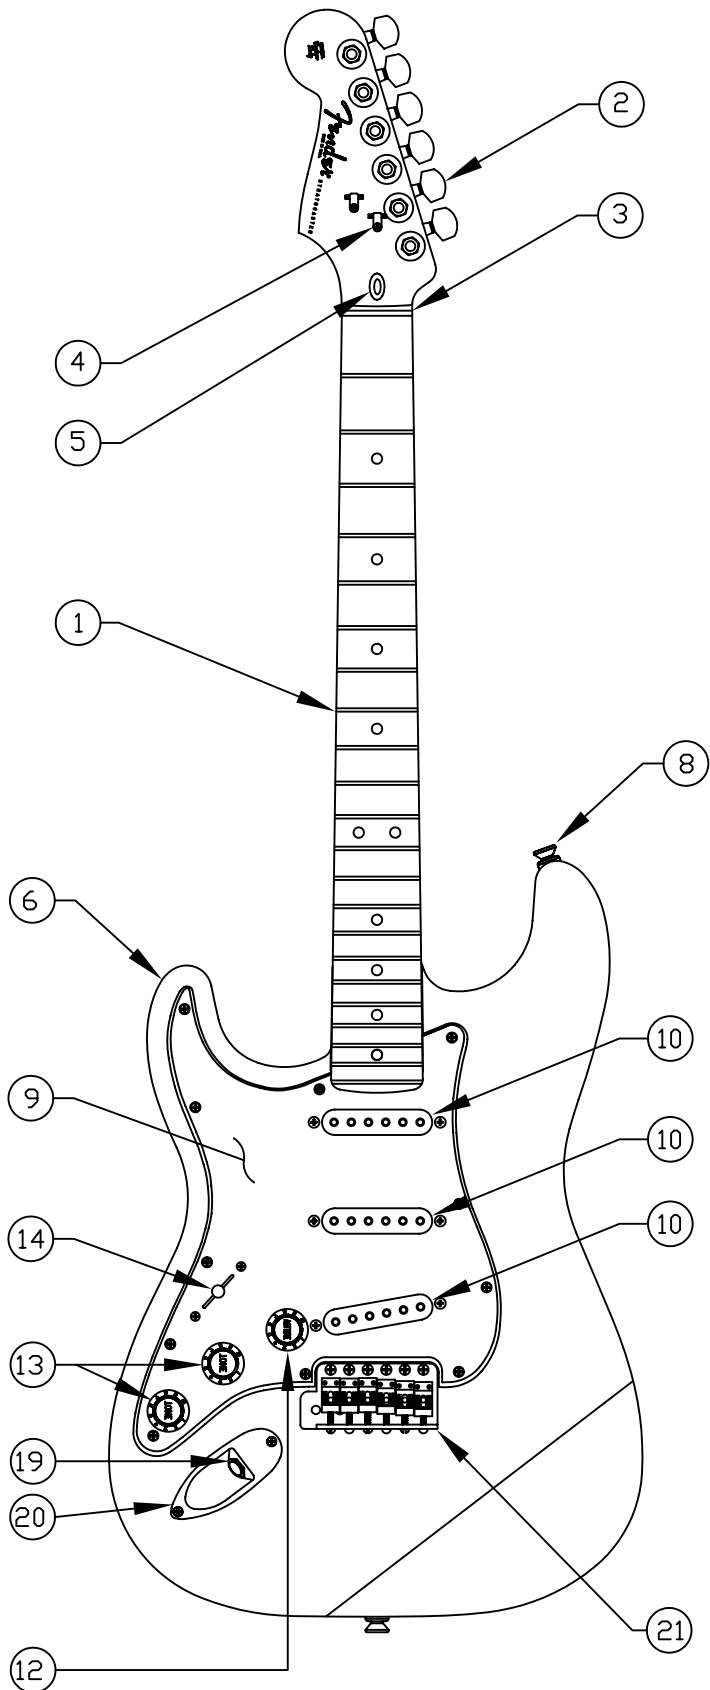

HWY 1™ STRATOCASTER LH, 011-1120/22

Fender®

PICKGUARD ASSEMBLY

BRIDGE ASSEMBLY

HWY 1™ STRATOCASTER LH, 011-1120/22

REF.#	P/N	DESCRIPTION
1	0060000000	Neck, Satin Finish Stratocaster, R/W
	0060001000	Neck, Satin Finish Stratocaster, M/N
2	0022151000	Tuning Key, (1) Set
	0058815000	Washer Key Ping
	0058820000	Bushing Key Ping
3	0083675000	Bone Nut
4	0021537000	String Retainer, (2)
	0011357000	Mounting Screw
5	0020810000	Truss Rod Adjustment Nut
	0023811000	Truss Rod Adjusting Wrench
6	0060002xxx	Body, Hwy 1 Strat, Alder Paint
7	0018353000	Neck Mounting Plate
	0015636000	Mounting Screw
8	0012344000	Strap Button
	0016188000	Mounting Screw
	0019056000	Felt Washer, Black
	0020491000	Felt Washer, White
9	0059599000	Pickguard, Hwy 1 Strat, White/Black/White
	0015578000	Mounting Screw
10	0059600000	Pickup Assembly, (3)
	0015776000	Mounting Screw
	0036481000	Tubing, Latex Cut
11	0013446000	Control, 250K, (3)
	0016352000	Mounting Hex Nut
	0016436000	Lock Washer, Intl
12	0056149000	Knob, Volume, Aged White
13	0056148000	Knob, Tone, Aged White, (2)
14	0053291000	Switch, Lever 5-Position
	0015776000	Mounting Screw
	0019554000	Knob, Aged White
15	0068939000	Capacitor, Ceramic Disk, .1µf, 50V, (2)
16	0069010000	Capacitor, Ceramic Disk, .02µf, 50V, (2)
17	0069011000	Resistor Metal Film, 4.7 kΩ, 1/4 Watt, (2)
18	0012869000	Ground Lug
	0015116000	Mounting Screw
19	0047329000	Output Jack
	0016352000	Mounting Hex Nut
	0016436000	Lock Washer, Intl
20	0010280090	Jack Ferrule
	0021407000	Mounting Screw
21	0060003000	Bridge Assembly
	0016170000	Mounting Screw
22	0051504000	Tremolo Cover, White
	0015578000	Mounting Screw

BODY CHART

Part #	Color
0060002527	Sapphire Blue Transparent
0060002538	Crimson Transparent
0060002567	Honey Blonde Transparent

HWY 1™ STRATOCASTER LH, 011-1120/22

SWITCH & CONTROL FUNCTIONS

5 WAY SWITCH POSITION