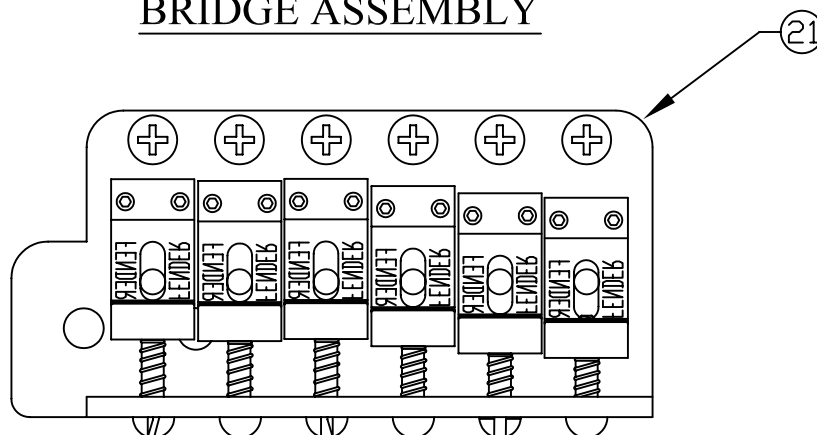

HWY 1™ STRATOCASTER LH, 011-1120/22

Fender®

PICKGUARD ASSEMBLY

BRIDGE ASSEMBLY

HWY 1™ STRATOCASTER LH, 011-1120/22

REF.#	P/N	DESCRIPTION
1	0060000000	Neck, Satin Finish Stratocaster, R/W
	0060001000	Neck, Satin Finish Stratocaster, M/N
2	0022151000	Tuning Key, (1) Set
	0058815000	Washer Key Ping
	0058820000	Bushing Key Ping
3	0083675000	Bone Nut
4	0021537000	String Retainer, (2)
	0011357000	Mounting Screw
5	0020810000	Truss Rod Adjustment Nut
	0023811000	Truss Rod Adjusting Wrench
6	0060002xxx	Body, Hwy 1 Strat, Alder Paint
7	0018353000	Neck Mounting Plate
	0015636000	Mounting Screw
8	0012344000	Strap Button
	0016188000	Mounting Screw
	0019056000	Felt Washer, Black
	0020491000	Felt Washer, White
9	0059599000	Pickguard, Hwy 1 Strat, White/Black/White
	0015578000	Mounting Screw
10	0059600000	Pickup Assembly, (3)
	0015776000	Mounting Screw
	0036481000	Tubing, Latex Cut
11	0013446000	Control, 250K, (3)
	0016352000	Mounting Hex Nut
	0016436000	Lock Washer, Intl
12	0056149000	Knob, Volume, Aged White
13	0056148000	Knob, Tone, Aged White, (2)
14	0053291000	Switch, Lever 5-Position
	0015776000	Mounting Screw
	0019554000	Knob, Aged White
15	0068939000	Capacitor, Ceramic Disk, .1µf, 50V, (2)
16	0069010000	Capacitor, Ceramic Disk, .02µf, 50V, (2)
17	0069011000	Resistor Metal Film, 4.7 kΩ, 1/4 Watt, (2)
18	0012869000	Ground Lug
	0015116000	Mounting Screw
19	0047329000	Output Jack
	0016352000	Mounting Hex Nut
	0016436000	Lock Washer, Intl
20	0010280090	Jack Ferrule
	0021407000	Mounting Screw
21	0060003000	Bridge Assembly
	0016170000	Mounting Screw
22	0051504000	Tremolo Cover, White
	0015578000	Mounting Screw

BODY CHART

Part #	Color
0060002527	Sapphire Blue Transparent
0060002538	Crimson Transparent
0060002567	Honey Blonde Transparent

HWY 1™ STRATOCASTER LH, 011-1120/22

SWITCH & CONTROL FUNCTIONS

5 WAY SWITCH POSITION