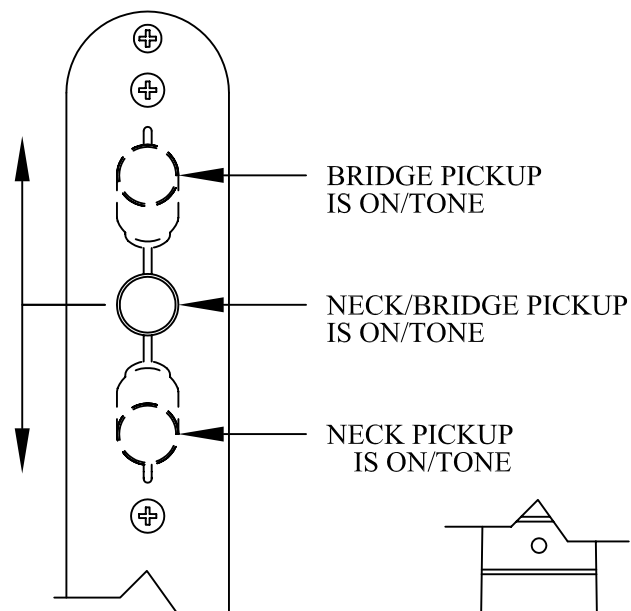

# HWY 1™ TELECASTER, 011-1200/02

REF.#	P/N	DESCRIPTION
1	0060083000	Neck, Highway 1 Telecaster, R/W
	0060082000	Neck, Highway 1 Telecaster, M/N
2	0037429000	Tuning Key, (1) Set
	0053106000	Washer
	0053107000	Bushing
3	0083675000	Bone Nut
4	0021537000	String Retainer
	0021405000	Mounting Screw
5	0020810000	Truss Rod Adjustment Nut
	0023811000	Adjustment Wrench
6	0060081xxx	Body, Highway 1 Telecaster
7	0018353000	Neck Mounting Plate
	0015636000	Mounting Screw
8	0012344000	Strap Button
	0015610000	Mounting Screw
	0020491000	Felt Washer, White
9	0060817000	Pickguard, Highway 1 Tele., White/ Black/White
	0015578000	Mounting Screw
10	0053678000	Pickup, Neck, Mexico Vintage Tele
	0016295000	Mounting Screw
	0039410000	Tubing, Latex Cut
11	0055216000	Pickup, Bridge, Mexico 50's Tele
	0048631000	Mounting Screw
	0063398000	Tubing, Latex Cut
12	0019064000	Control, 250K, Audio (2)
	0016352000	Mounting Hex Nut
	0016436000	Lock Washer, Intl
13	0018357000	Knob, Knurled (2)
	0028897001	Screw Set
14	0033134000	Control Plate
	0015578000	Mounting Screw
15	0053290000	Switch, Lever 3-Position
	0021417000	Mounting Screw
	0018359000	Knob, Black
16	0012869000	Lug
	0015116000	Mounting Screw
17	0068939000	Capacitor Ceramic Disk, .100µf, 50V IC
18	0069010000	Capacitor Ceramic Disk, .02µf, 50V IC
19	0069011000	Resistor Metal Film 4.7kΩ, 1/4 Watt.
20	0021956000	Output Jack
	0016352000	Mounting Hex Nut
	0016436000	Lock Washer, Intl
21	0021452000	Jack Ferrule
22	0060070000	Bridge Assembly, W/O Pickup
23	0060084000	Bridge Assembly, W/Pickup
24	0012112000	String Retainer Ferrule

## BODY CHART

Part #	Color
0060081500	3 Color Sunburst
0060081538	Crimson Transparent
0060081567	Honey Blonde

} Rev. B

## SWITCH & CONTROL FUNCTIONS

**DETAIL**  
3 WAY SWITCH

3 WAY SWITCH POSITION				
			← 3 WAY SWITCH POSITION	
T1	T1	T1	← TONE CONTROL	
			← NECK PICKUP	
			← BRIDGE PICKUP	
	PICKUP IS ON			PICKUP IS OFF