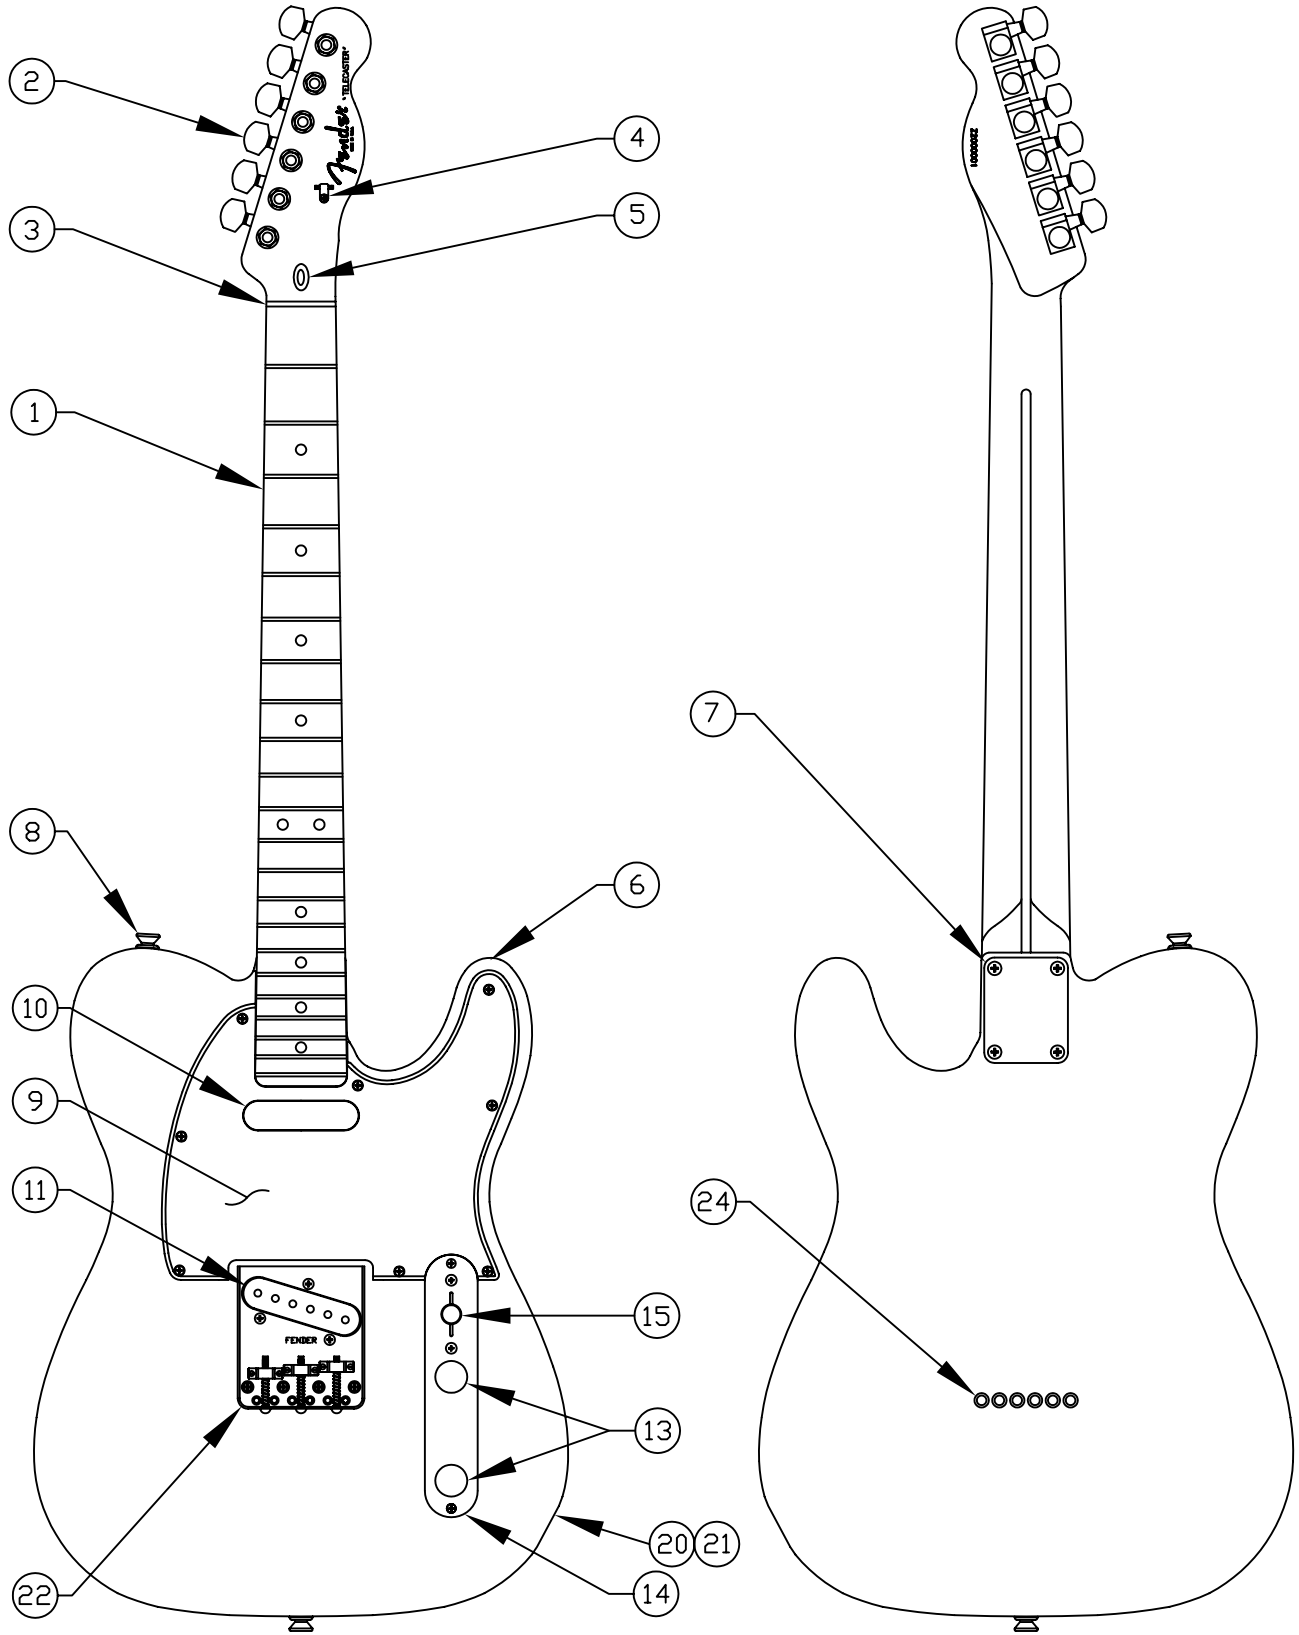

HWY 1™ TELECASTER, 011-1200/02

Fender®

CONTROL ASSEMBLY

BRIDGE ASSEMBLY

# HWY 1™ TELECASTER, 011-1200/02

REF.#	P/N	DESCRIPTION
1	0060083000	Neck, Highway 1 Telecaster, R/W
	0060082000	Neck, Highway 1 Telecaster, M/N
2	0037429000	Tuning Key, (1) Set
	0053106000	Washer
	0053107000	Bushing
3	0083675000	Bone Nut
4	0021537000	String Retainer
	0021405000	Mounting Screw
5	0020810000	Truss Rod Adjustment Nut
	0023811000	Adjustment Wrench
6	0060081xxx	Body, Highway 1 Telecaster
7	0018353000	Neck Mounting Plate
	0015636000	Mounting Screw
8	0012344000	Strap Button
	0015610000	Mounting Screw
	0020491000	Felt Washer, White
9	0060817000	Pickguard, Highway 1 Tele., White/ Black/White
	0015578000	Mounting Screw
10	0053678000	Pickup, Neck, Mexico Vintage Tele
	0016295000	Mounting Screw
	0039410000	Tubing, Latex Cut
11	0055216000	Pickup, Bridge, Mexico 50's Tele
	0048631000	Mounting Screw
	0063398000	Tubing, Latex Cut
12	0019064000	Control, 250K, Audio (2)
	0016352000	Mounting Hex Nut
	0016436000	Lock Washer, Intl
13	0018357000	Knob, Knurled (2)
	0028897001	Screw Set
14	0033134000	Control Plate
	0015578000	Mounting Screw
15	0053290000	Switch, Lever 3-Position
	0021417000	Mounting Screw
	0018359000	Knob, Black
16	0012869000	Lug
	0015116000	Mounting Screw
17	0068939000	Capacitor Ceramic Disk, .100µf, 50V IC
18	0069010000	Capacitor Ceramic Disk, .02µf, 50V IC
19	0069011000	Resistor Metal Film 4.7kΩ, 1/4 Watt.
20	0021956000	Output Jack
	0016352000	Mounting Hex Nut
	0016436000	Lock Washer, Intl
21	0021452000	Jack Ferrule
22	0060070000	Bridge Assembly, W/O Pickup
23	0060084000	Bridge Assembly, W/Pickup
24	0012112000	String Retainer Ferrule

## BODY CHART

Part #	Color
0060081500	3 Color Sunburst
0060081538	Crimson Transparent
0060081567	Honey Blonde

} Rev. B

## SWITCH & CONTROL FUNCTIONS

**DETAIL**  
3 WAY SWITCH

3 WAY SWITCH POSITION				
			← 3 WAY SWITCH POSITION	
T1	T1	T1	← TONE CONTROL	
			← NECK PICKUP	
			← BRIDGE PICKUP	
	PICKUP IS ON			PICKUP IS OFF