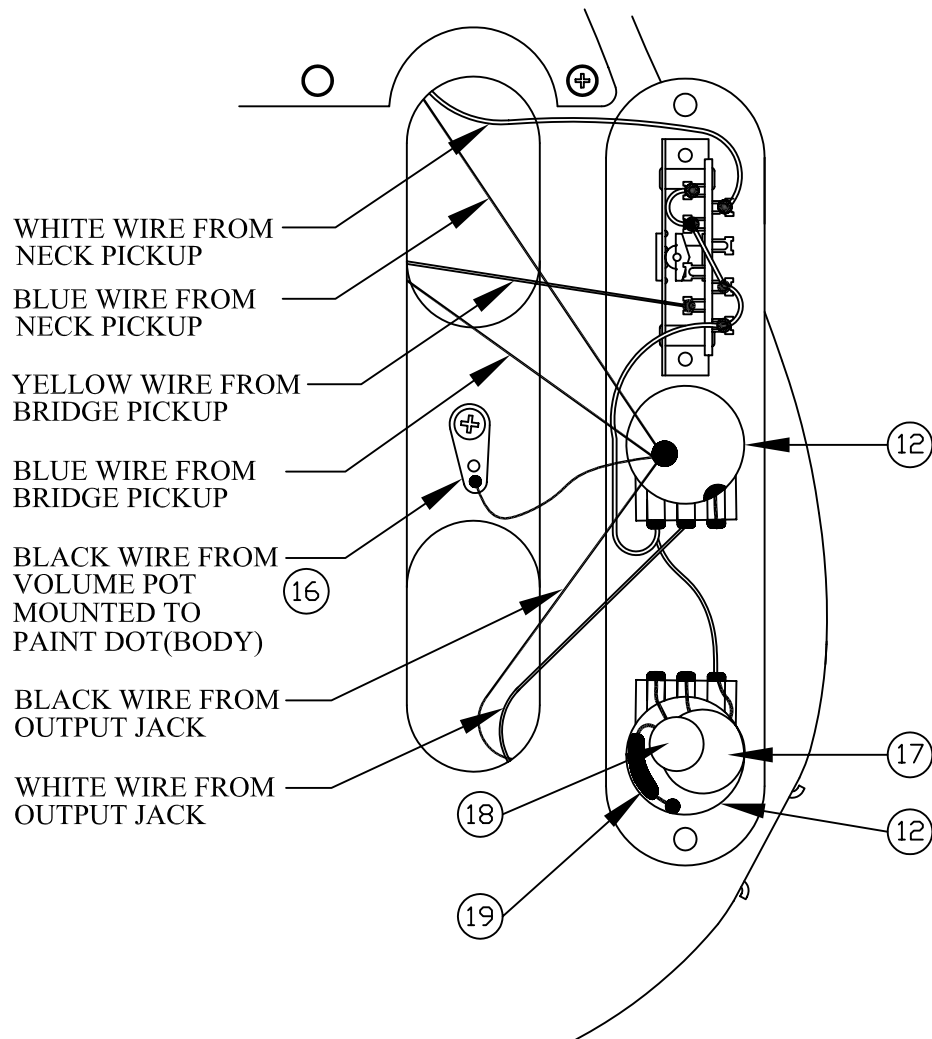

HWY 1™ TELECASTER, 011-1200/02

Fender®

CONTROL ASSEMBLY

BRIDGE ASSEMBLY

# HWY 1™ TELECASTER, 011-1200/02

REF.#	P/N	DESCRIPTION
1	0060083000	Neck, Highway 1 Telecaster, R/W
	0060082000	Neck, Highway 1 Telecaster, M/N
2	0037429000	Tuning Key, (1) Set
	0053106000	Washer
	0053107000	Bushing
3	0083675000	Bone Nut
4	0021537000	String Retainer
	0021405000	Mounting Screw
5	0020810000	Truss Rod Adjustment Nut
	0023811000	Adjustment Wrench
6	0060081xxx	Body, Highway 1 Telecaster
7	0018353000	Neck Mounting Plate
	0015636000	Mounting Screw
8	0012344000	Strap Button
	0015610000	Mounting Screw
	0020491000	Felt Washer, White
9	0060817000	Pickguard, Highway 1 Tele., White/ Black/White
	0015578000	Mounting Screw
10	0053678000	Pickup, Neck, Mexico Vintage Tele
	0016295000	Mounting Screw
	0039410000	Tubing, Latex Cut
11	0055216000	Pickup, Bridge, Mexico 50's Tele
	0048631000	Mounting Screw
	0063398000	Tubing, Latex Cut
12	0019064000	Control, 250K, Audio (2)
	0016352000	Mounting Hex Nut
	0016436000	Lock Washer, Intl
13	0018357000	Knob, Knurled (2)
	0028897001	Screw Set
14	0033134000	Control Plate
	0015578000	Mounting Screw
15	0053290000	Switch, Lever 3-Position
	0021417000	Mounting Screw
	0018359000	Knob, Black
16	0012869000	Lug
	0015116000	Mounting Screw
17	0068939000	Capacitor Ceramic Disk, .100µf, 50V IC
18	0069010000	Capacitor Ceramic Disk, .02µf, 50V IC
19	0069011000	Resistor Metal Film 4.7kΩ, 1/4 Watt.
20	0021956000	Output Jack
	0016352000	Mounting Hex Nut
	0016436000	Lock Washer, Intl
21	0021452000	Jack Ferrule
22	0060070000	Bridge Assembly, W/O Pickup
23	0060084000	Bridge Assembly, W/Pickup
24	0012112000	String Retainer Ferrule

## BODY CHART

Part #	Color
0060081500	3 Color Sunburst
0060081538	Crimson Transparent
0060081567	Honey Blonde

} Rev. B

## SWITCH & CONTROL FUNCTIONS

**DETAIL**  
3 WAY SWITCH

3 WAY SWITCH POSITION				
			← 3 WAY SWITCH POSITION	
T1	T1	T1	← TONE CONTROL	
			← NECK PICKUP	
			← BRIDGE PICKUP	
	PICKUP IS ON			PICKUP IS OFF