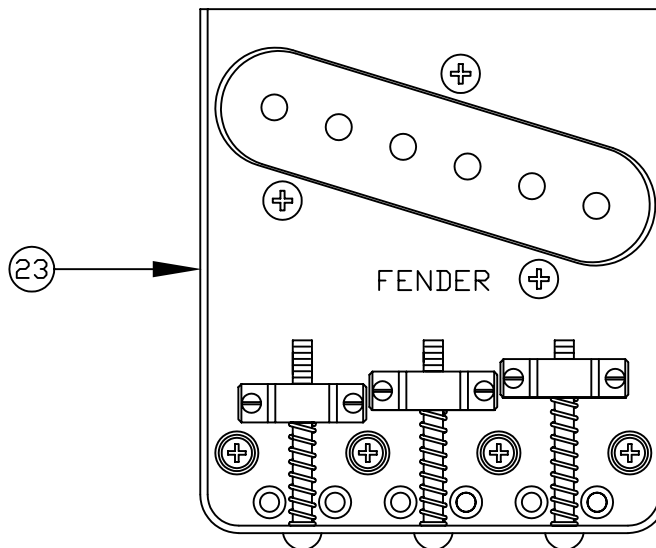

HWY 1™ TELECASTER, 011-1200/02

Fender®

CONTROL ASSEMBLY

BRIDGE ASSEMBLY

# HWY 1™ TELECASTER, 011-1200/02

REF.#	P/N	DESCRIPTION
1	0060083000	Neck, Highway 1 Telecaster, R/W
	0060082000	Neck, Highway 1 Telecaster, M/N
2	0037429000	Tuning Key, (1) Set
	0053106000	Washer
	0053107000	Bushing
3	0083675000	Bone Nut
4	0021537000	String Retainer
	0021405000	Mounting Screw
5	0020810000	Truss Rod Adjustment Nut
	0023811000	Adjustment Wrench
6	0060081xxx	Body, Highway 1 Telecaster
7	0018353000	Neck Mounting Plate
	0015636000	Mounting Screw
8	0012344000	Strap Button
	0015610000	Mounting Screw
	0020491000	Felt Washer, White
9	0060817000	Pickguard, Highway 1 Tele., White/ Black/White
	0015578000	Mounting Screw
10	0053678000	Pickup, Neck, Mexico Vintage Tele
	0016295000	Mounting Screw
	0039410000	Tubing, Latex Cut
11	0055216000	Pickup, Bridge, Mexico 50's Tele
	0048631000	Mounting Screw
	0063398000	Tubing, Latex Cut
12	0019064000	Control, 250K, Audio (2)
	0016352000	Mounting Hex Nut
	0016436000	Lock Washer, Intl
13	0018357000	Knob, Knurled (2)
	0028897001	Screw Set
14	0033134000	Control Plate
	0015578000	Mounting Screw
15	0053290000	Switch, Lever 3-Position
	0021417000	Mounting Screw
	0018359000	Knob, Black
16	0012869000	Lug
	0015116000	Mounting Screw
17	0068939000	Capacitor Ceramic Disk, .100µf, 50V IC
18	0069010000	Capacitor Ceramic Disk, .02µf, 50V IC
19	0069011000	Resistor Metal Film 4.7kΩ, 1/4 Watt.
20	0021956000	Output Jack
	0016352000	Mounting Hex Nut
	0016436000	Lock Washer, Intl
21	0021452000	Jack Ferrule
22	0060070000	Bridge Assembly, W/O Pickup
23	0060084000	Bridge Assembly, W/Pickup
24	0012112000	String Retainer Ferrule

## BODY CHART

Part #	Color
0060081500	3 Color Sunburst
0060081538	Crimson Transparent
0060081567	Honey Blonde

} Rev. B

## SWITCH & CONTROL FUNCTIONS

**DETAIL**  
3 WAY SWITCH

3 WAY SWITCH POSITION				
			← 3 WAY SWITCH POSITION	
T1	T1	T1	← TONE CONTROL	
			← NECK PICKUP	
			← BRIDGE PICKUP	
	PICKUP IS ON			PICKUP IS OFF