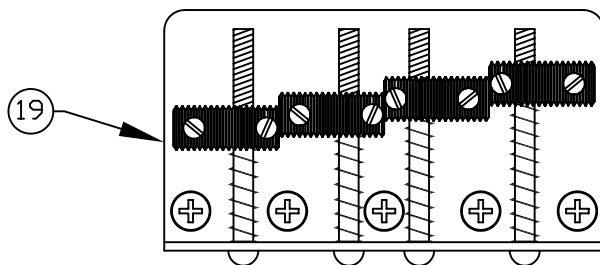

HWY 1™ PRECISION BASS, 011-1300

Fender®

PICKGUARD ASSEMBLY

BRIDGE ASSEMBLY

HWY 1™ PRECISION BASS, 011-1300

REF.#	P/N	DESCRIPTION
1	0061287000	Neck, Highway 1 Precision Bass, R/W
2	0036400000	Tuning Key, (1) Set
	0011357000	Mounting Screw
	0051532000	Bushing
3	0083675000	Bone Nut
4	0013235000	String Retainer
	0015578000	Mounting Screw
5	0038443000	Truss Rod Adjustment Nut
	0038467000	Truss Rod Adjusting Wrench
6	0061286xxx	Body, Hwy 1 P-Bass, Alder
7	0018353000	Neck Mounting Plate
	0015636000	Mounting Screw
8	0012344000	Strap Button
	0016188000	Mounting Screw
	0019056000	Felt Washer, Black
	0020491000	Felt Washer, White
9	0061292000	Pickguard, Hwy 1 P-Bass, W/B/W
	0015578000	Mounting Screw
10	0056004000	Pickup, Neck, Am. Std. P-Bass
	0027035000	Mounting Screw
	0018556000	Foam Block Weatherstrip
11	0056003000	Pickup, Bridge, Am. Std. P-Bass
	0027035000	Mounting Screw
	0018556000	Foam Block Weatherstrip
12	0019064000	Control, 250K, Audio, (2)
	0016352000	Mounting Hex Nut
	0022384000	Lock Washer, Intl
13	0013359000	Knob, Knurled (2)
	0028897001	Screw Set
14	0068939000	Capacitor Ceramic Disk, .100µf, 50V IC
15	0069010000	Capacitor Ceramic Disk, .02µf, 50V IC
16	0069011000	Resistor Metal Film 4.7kΩ, 1/4 Watt.
17	0012869000	Solder Lug
	0015116000	Mounting Screw
18	0047329000	Output Jack
	0016352000	Mounting Hex Nut
	0031153000	Flat Washer
	0016436000	Lock Washer, Intl
19	0060099000	Bridge Assembly
	0015610000	Mounting Screw
	0021109000	Wrench

BODY CHART

Part #	Color
0061286500	3 Color Sunburst
0061286504	Daphne Blue
0061286538	Crimson Transparent
0061286567	Honey Blonde

} Rev. B

HWY 1™ PRECISION BASS, 011-1300

CONTROL FUNCTIONS

Fender®