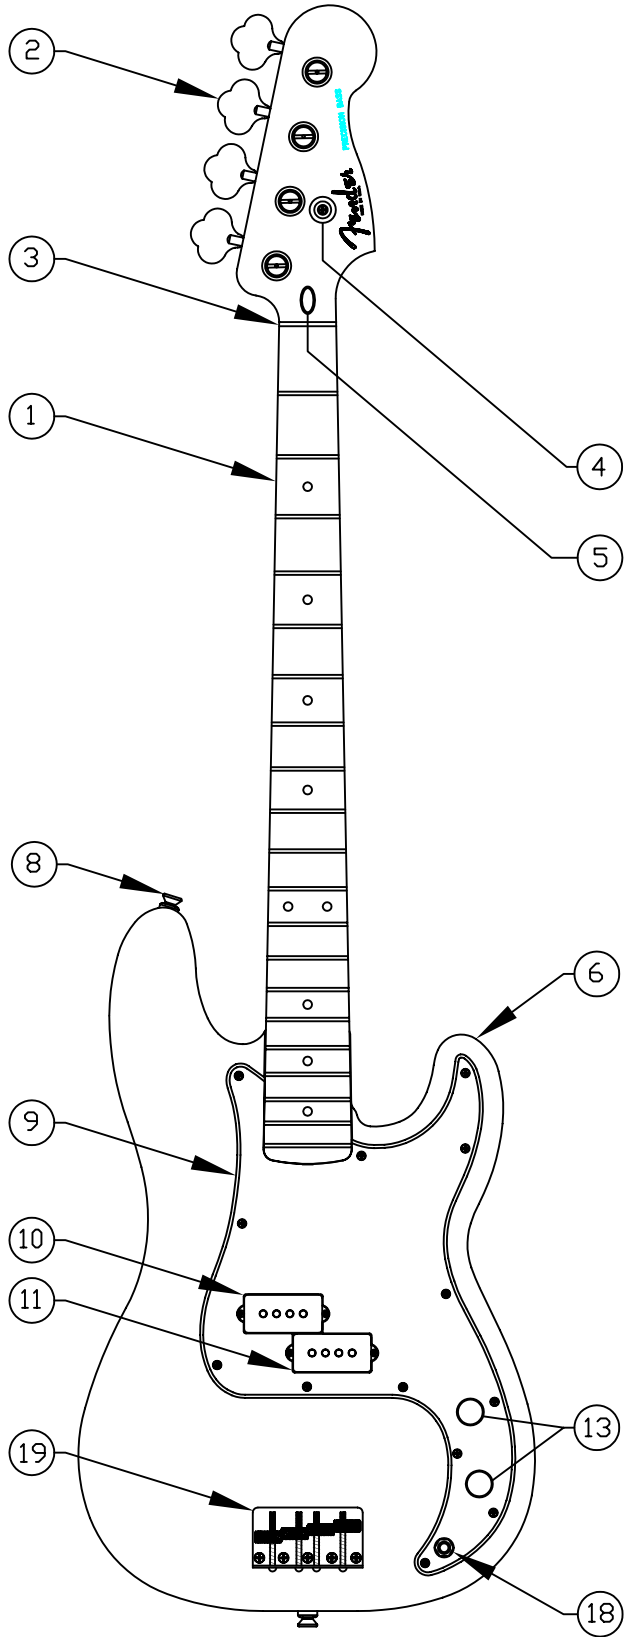

HWY 1™ PRECISION BASS, 011-1300

Fender®

PICKGUARD ASSEMBLY

BRIDGE ASSEMBLY

HWY 1™ PRECISION BASS, 011-1300

REF.#	P/N	DESCRIPTION
1	0061287000	Neck, Highway 1 Precision Bass, R/W
2	0036400000	Tuning Key, (1) Set
	0011357000	Mounting Screw
	0051532000	Bushing
3	0083675000	Bone Nut
4	0013235000	String Retainer
	0015578000	Mounting Screw
5	0038443000	Truss Rod Adjustment Nut
	0038467000	Truss Rod Adjusting Wrench
6	0061286xxx	Body, Hwy 1 P-Bass, Alder
7	0018353000	Neck Mounting Plate
	0015636000	Mounting Screw
8	0012344000	Strap Button
	0016188000	Mounting Screw
	0019056000	Felt Washer, Black
	0020491000	Felt Washer, White
9	0061292000	Pickguard, Hwy 1 P-Bass, W/B/W
	0015578000	Mounting Screw
10	0056004000	Pickup, Neck, Am. Std. P-Bass
	0027035000	Mounting Screw
	0018556000	Foam Block Weatherstrip
11	0056003000	Pickup, Bridge, Am. Std. P-Bass
	0027035000	Mounting Screw
	0018556000	Foam Block Weatherstrip
12	0019064000	Control, 250K, Audio, (2)
	0016352000	Mounting Hex Nut
	0022384000	Lock Washer, Intl
13	0013359000	Knob, Knurled (2)
	0028897001	Screw Set
14	0068939000	Capacitor Ceramic Disk, .100µf, 50V IC
15	0069010000	Capacitor Ceramic Disk, .02µf, 50V IC
16	0069011000	Resistor Metal Film 4.7kΩ, 1/4 Watt.
17	0012869000	Solder Lug
	0015116000	Mounting Screw
18	0047329000	Output Jack
	0016352000	Mounting Hex Nut
	0031153000	Flat Washer
	0016436000	Lock Washer, Intl
19	0060099000	Bridge Assembly
	0015610000	Mounting Screw
	0021109000	Wrench

BODY CHART

Part #	Color
0061286500	3 Color Sunburst
0061286504	Daphne Blue
0061286538	Crimson Transparent
0061286567	Honey Blonde

} Rev. B

HWY 1™ PRECISION BASS, 011-1300

CONTROL FUNCTIONS

Fender®