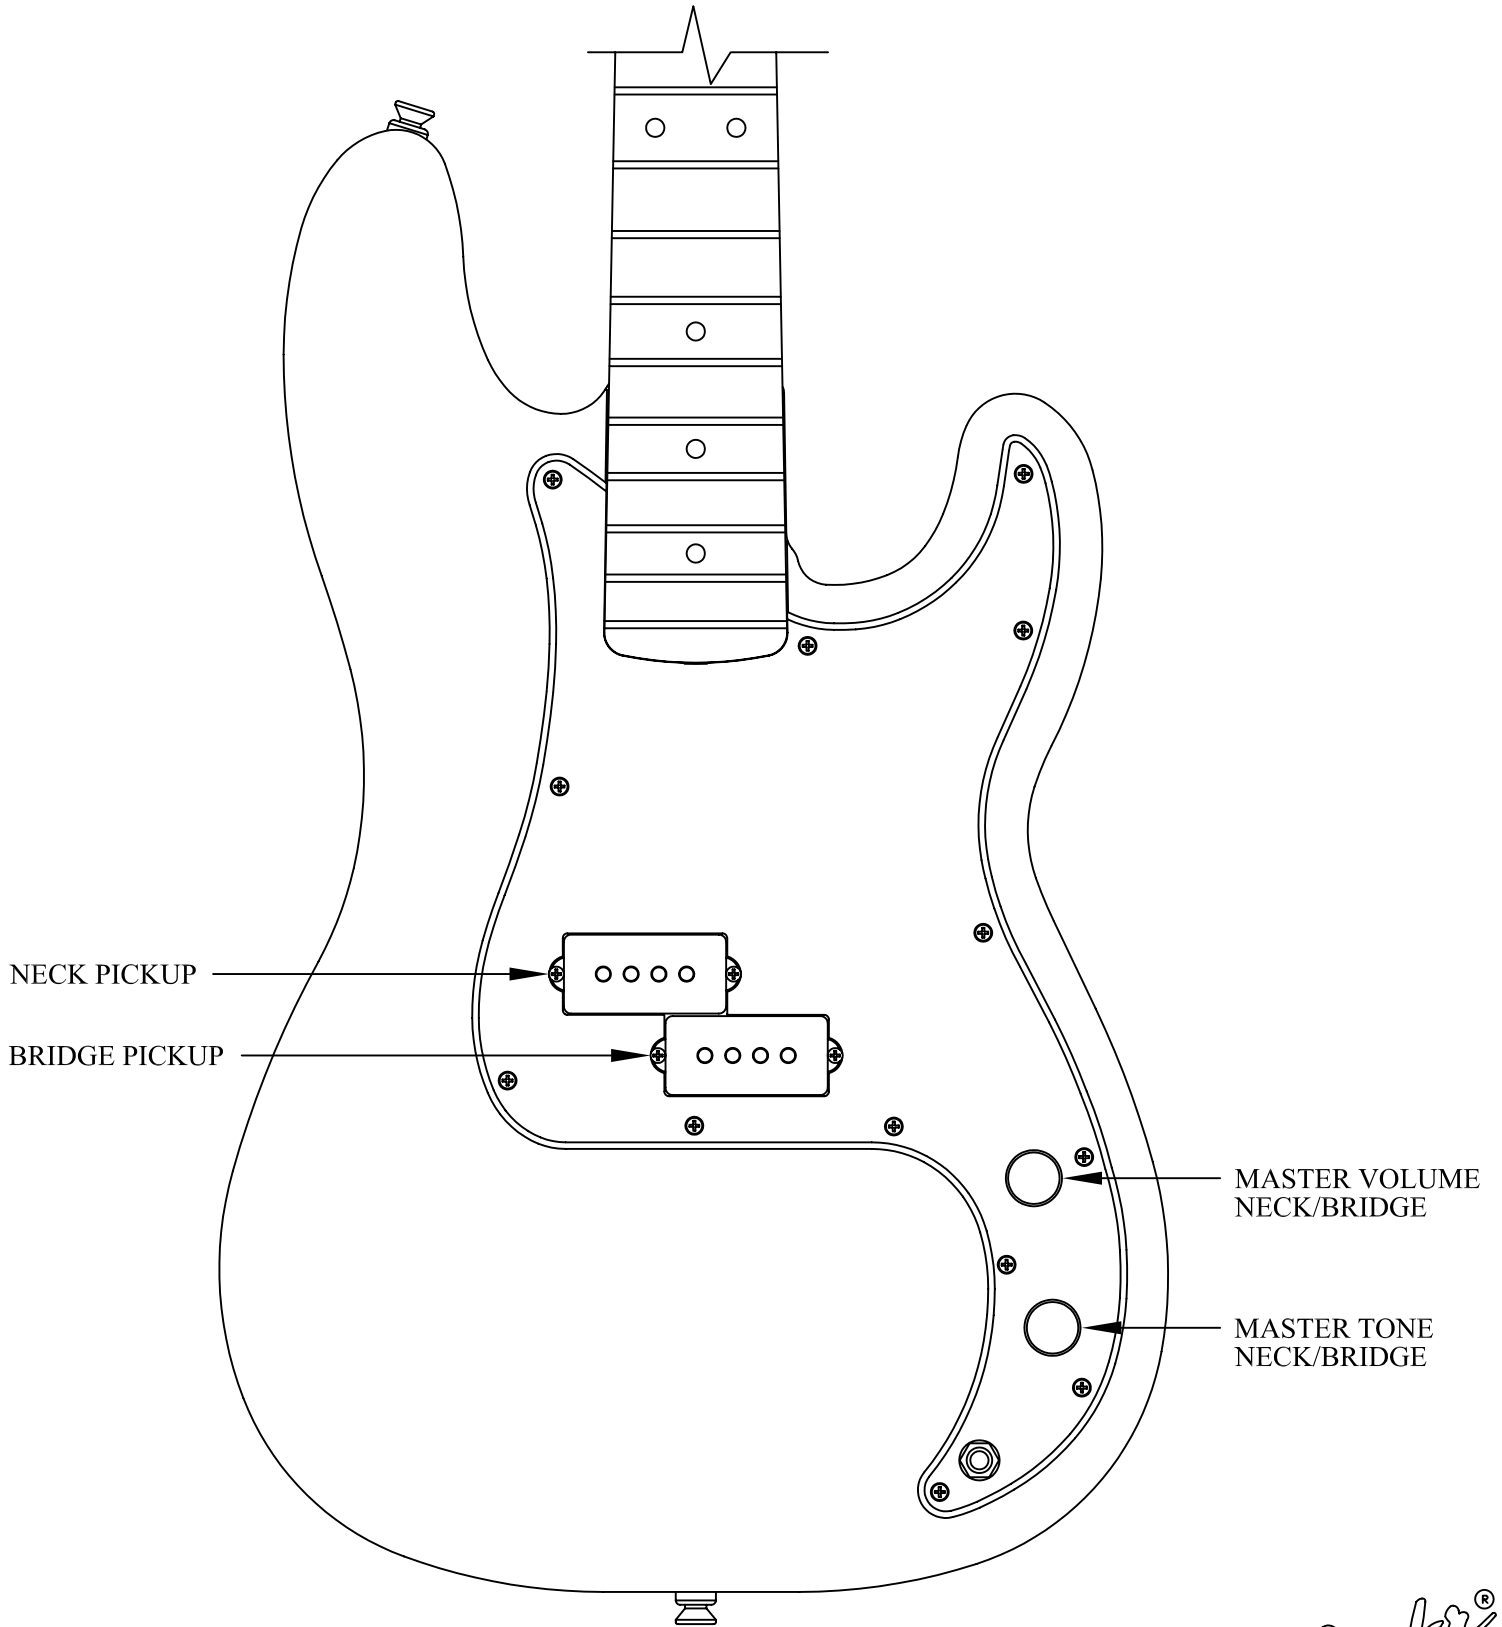

HWY 1™ PRECISION BASS, 011-1300

Fender®

PICKGUARD ASSEMBLY

BRIDGE ASSEMBLY

HWY 1™ PRECISION BASS, 011-1300

REF.#	P/N	DESCRIPTION
1	0061287000	Neck, Highway 1 Precision Bass, R/W
2	0036400000	Tuning Key, (1) Set
	0011357000	Mounting Screw
	0051532000	Bushing
3	0083675000	Bone Nut
4	0013235000	String Retainer
	0015578000	Mounting Screw
5	0038443000	Truss Rod Adjustment Nut
	0038467000	Truss Rod Adjusting Wrench
6	0061286xxx	Body, Hwy 1 P-Bass, Alder
7	0018353000	Neck Mounting Plate
	0015636000	Mounting Screw
8	0012344000	Strap Button
	0016188000	Mounting Screw
	0019056000	Felt Washer, Black
	0020491000	Felt Washer, White
9	0061292000	Pickguard, Hwy 1 P-Bass, W/B/W
	0015578000	Mounting Screw
10	0056004000	Pickup, Neck, Am. Std. P-Bass
	0027035000	Mounting Screw
	0018556000	Foam Block Weatherstrip
11	0056003000	Pickup, Bridge, Am. Std. P-Bass
	0027035000	Mounting Screw
	0018556000	Foam Block Weatherstrip
12	0019064000	Control, 250K, Audio, (2)
	0016352000	Mounting Hex Nut
	0022384000	Lock Washer, Intl
13	0013359000	Knob, Knurled (2)
	0028897001	Screw Set
14	0068939000	Capacitor Ceramic Disk, .100µf, 50V IC
15	0069010000	Capacitor Ceramic Disk, .02µf, 50V IC
16	0069011000	Resistor Metal Film 4.7kΩ, 1/4 Watt.
17	0012869000	Solder Lug
	0015116000	Mounting Screw
18	0047329000	Output Jack
	0016352000	Mounting Hex Nut
	0031153000	Flat Washer
	0016436000	Lock Washer, Intl
19	0060099000	Bridge Assembly
	0015610000	Mounting Screw
	0021109000	Wrench

BODY CHART

Part #	Color
0061286500	3 Color Sunburst
0061286504	Daphne Blue
0061286538	Crimson Transparent
0061286567	Honey Blonde

} Rev. B

HWY 1™ PRECISION BASS, 011-1300

CONTROL FUNCTIONS

Fender®