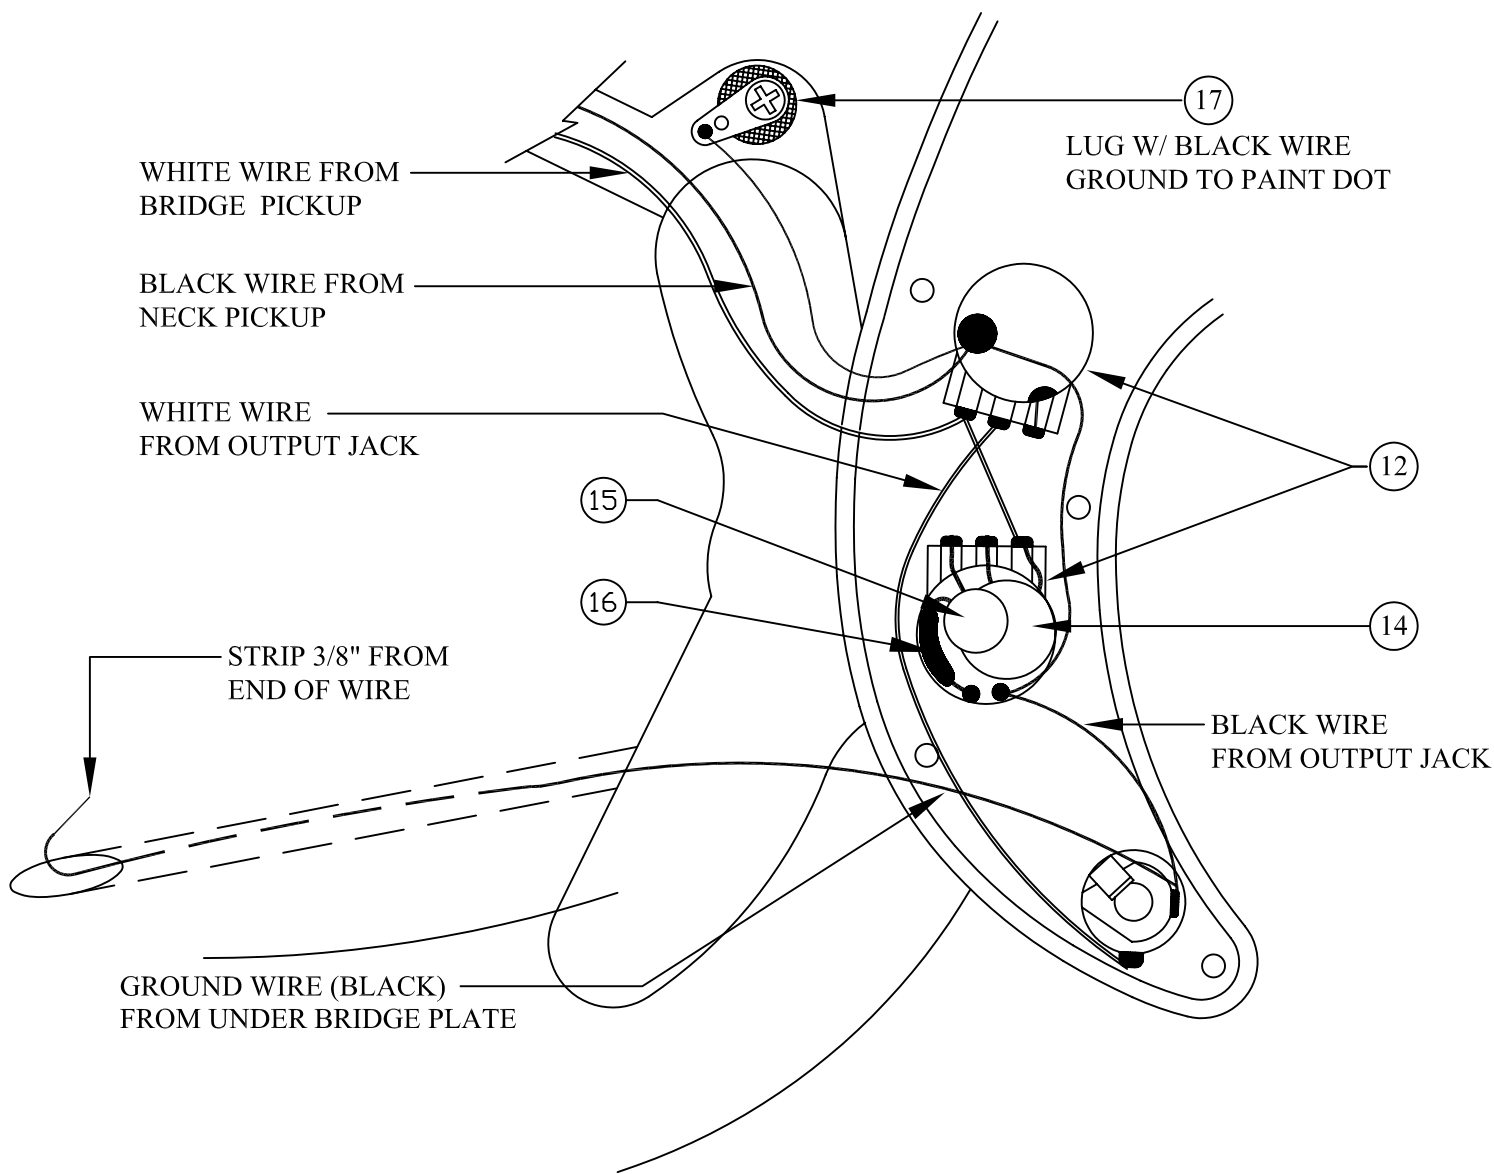

HWY 1™ PRECISION BASS, 011-1300

Fender®

PICKGUARD ASSEMBLY

BRIDGE ASSEMBLY

HWY 1™ PRECISION BASS, 011-1300

REF.#	P/N	DESCRIPTION
1	0061287000	Neck, Highway 1 Precision Bass, R/W
2	0036400000	Tuning Key, (1) Set
	0011357000	Mounting Screw
	0051532000	Bushing
3	0083675000	Bone Nut
4	0013235000	String Retainer
	0015578000	Mounting Screw
5	0038443000	Truss Rod Adjustment Nut
	0038467000	Truss Rod Adjusting Wrench
6	0061286xxx	Body, Hwy 1 P-Bass, Alder
7	0018353000	Neck Mounting Plate
	0015636000	Mounting Screw
8	0012344000	Strap Button
	0016188000	Mounting Screw
	0019056000	Felt Washer, Black
	0020491000	Felt Washer, White
9	0061292000	Pickguard, Hwy 1 P-Bass, W/B/W
	0015578000	Mounting Screw
10	0056004000	Pickup, Neck, Am. Std. P-Bass
	0027035000	Mounting Screw
	0018556000	Foam Block Weatherstrip
11	0056003000	Pickup, Bridge, Am. Std. P-Bass
	0027035000	Mounting Screw
	0018556000	Foam Block Weatherstrip
12	0019064000	Control, 250K, Audio, (2)
	0016352000	Mounting Hex Nut
	0022384000	Lock Washer, Intl
13	0013359000	Knob, Knurled (2)
	0028897001	Screw Set
14	0068939000	Capacitor Ceramic Disk, .100µf, 50V IC
15	0069010000	Capacitor Ceramic Disk, .02µf, 50V IC
16	0069011000	Resistor Metal Film 4.7kΩ, 1/4 Watt.
17	0012869000	Solder Lug
	0015116000	Mounting Screw
18	0047329000	Output Jack
	0016352000	Mounting Hex Nut
	0031153000	Flat Washer
	0016436000	Lock Washer, Intl
19	0060099000	Bridge Assembly
	0015610000	Mounting Screw
	0021109000	Wrench

BODY CHART

Part #	Color
0061286500	3 Color Sunburst
0061286504	Daphne Blue
0061286538	Crimson Transparent
0061286567	Honey Blonde

} Rev. B

HWY 1™ PRECISION BASS, 011-1300

CONTROL FUNCTIONS

Fender®