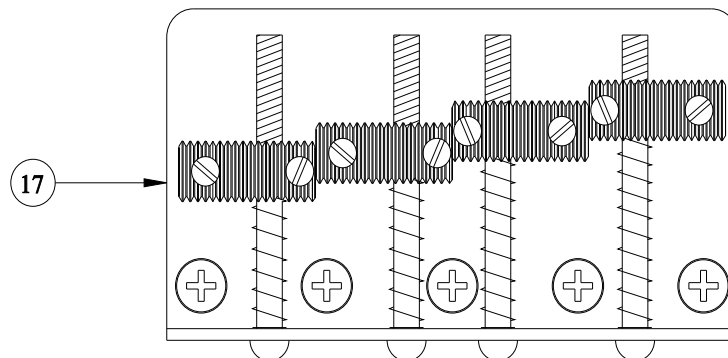

HIGHWAY 1 PRECISION BASS 0111300

PICKGUARD ASSEMBLY

WIRING DIAGRAM

BRIDGE ASSEMBLY

HIGHWAY 1 PRECISION BASS 0111300

REF.#	P/N	DESCRIPTION
1	0061287000	Neck, Highway 1 Precision Bass, R/W
2	0036400000	Tuning Key, (1) Set
	0011357000	Mounting Screw
	0051532000	Bushing
3	0083675000	Bone Nut
4	0013235000	String Retainer
	0015578000	Mounting Screw
5	0038443000	Truss Rod Adjustment Nut
	0038467000	Truss Rod Adjusting Wrench
6	0061286xxx	Body, Hwy 1 P-Bass, Alder
7	0018353000	Neck Mounting Plate
	0015636000	Mounting Screw
8	0012344000	Strap Button
	0016188000	Mounting Screw
	0019056000	Felt Washer, Black
	0020491000	Felt Washer, White
9	0061292000	Pickguard, Hwy 1 P-Bass, W/B/W
	0015578000	Mounting Screw
10	0056004000	Pickup, Neck, Am. Std. P-Bass
	0027035000	Mounting Screw
	0018556000	Foam Block Weatherstrip
11	0056003000	Pickup, Bridge, Am. Std. P-Bass
	0027035000	Mounting Screw
	0018556000	Foam Block Weatherstrip
12	0019064000	Control, 250K, Audio, (2)
	0016352000	Mounting Hex Nut
	0022384000	Lock Washer, Intl
13	0013359000	Knob, Knurled (2)
	0028897001	Screw Set
14	0015552000	Capacitor, .05uf
15	0012869000	Solder Lug
	0015116000	Mounting Screw
16	0047329000	Output Jack
	0016352000	Mounting Hex Nut
	0031153000	Flat Washer
	0016436000	Lock Washer, Intl
17	0060099000	Bridge Assembly
	0015610000	Mounting Screw

Body Part Number	
0061286500	3 Color Sunburst
0061286504	Daphne Blue
0061286538	Crimson Transparent
0061286567	Honey Blonde

HIGHWAY 1 PRECISION BASS 0111300

CONTROL FUNCTION