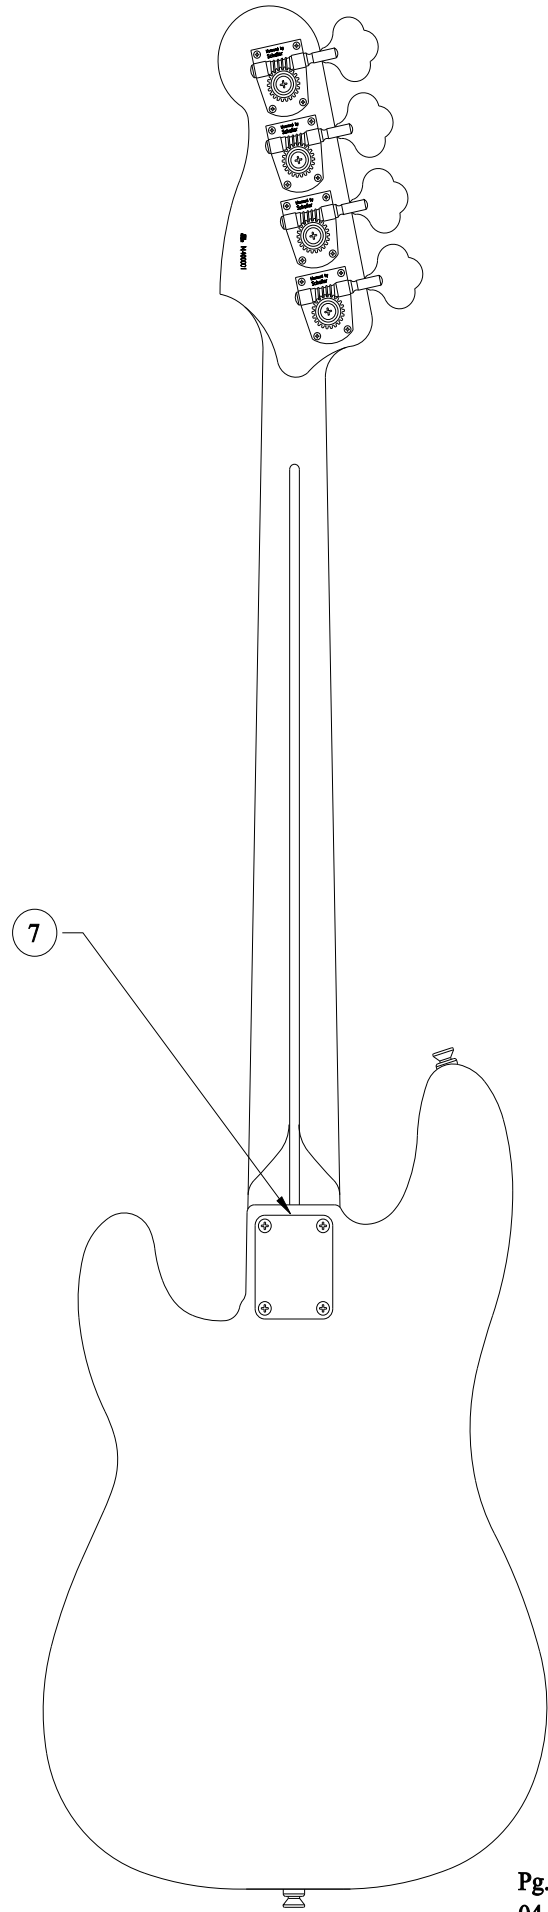

HIGHWAY 1 PRECISION BASS 0111300

PICKGUARD ASSEMBLY

WIRING DIAGRAM

BRIDGE ASSEMBLY

HIGHWAY 1 PRECISION BASS 0111300

REF.#	P/N	DESCRIPTION
1	0061287000	Neck, Highway 1 Precision Bass, R/W
2	0036400000	Tuning Key, (1) Set
	0011357000	Mounting Screw
	0051532000	Bushing
3	0083675000	Bone Nut
4	0013235000	String Retainer
	0015578000	Mounting Screw
5	0038443000	Truss Rod Adjustment Nut
	0038467000	Truss Rod Adjusting Wrench
6	0061286xxx	Body, Hwy 1 P-Bass, Alder
7	0018353000	Neck Mounting Plate
	0015636000	Mounting Screw
8	0012344000	Strap Button
	0016188000	Mounting Screw
	0019056000	Felt Washer, Black
	0020491000	Felt Washer, White
9	0061292000	Pickguard, Hwy 1 P-Bass, W/B/W
	0015578000	Mounting Screw
10	0056004000	Pickup, Neck, Am. Std. P-Bass
	0027035000	Mounting Screw
	0018556000	Foam Block Weatherstrip
11	0056003000	Pickup, Bridge, Am. Std. P-Bass
	0027035000	Mounting Screw
	0018556000	Foam Block Weatherstrip
12	0019064000	Control, 250K, Audio, (2)
	0016352000	Mounting Hex Nut
	0022384000	Lock Washer, Intl
13	0013359000	Knob, Knurled (2)
	0028897001	Screw Set
14	0015552000	Capacitor, .05uf
15	0012869000	Solder Lug
	0015116000	Mounting Screw
16	0047329000	Output Jack
	0016352000	Mounting Hex Nut
	0031153000	Flat Washer
	0016436000	Lock Washer, Intl
17	0060099000	Bridge Assembly
	0015610000	Mounting Screw

Body Part Number	
0061286500	3 Color Sunburst
0061286504	Daphne Blue
0061286538	Crimson Transparent
0061286567	Honey Blonde

HIGHWAY 1 PRECISION BASS 0111300

CONTROL FUNCTION