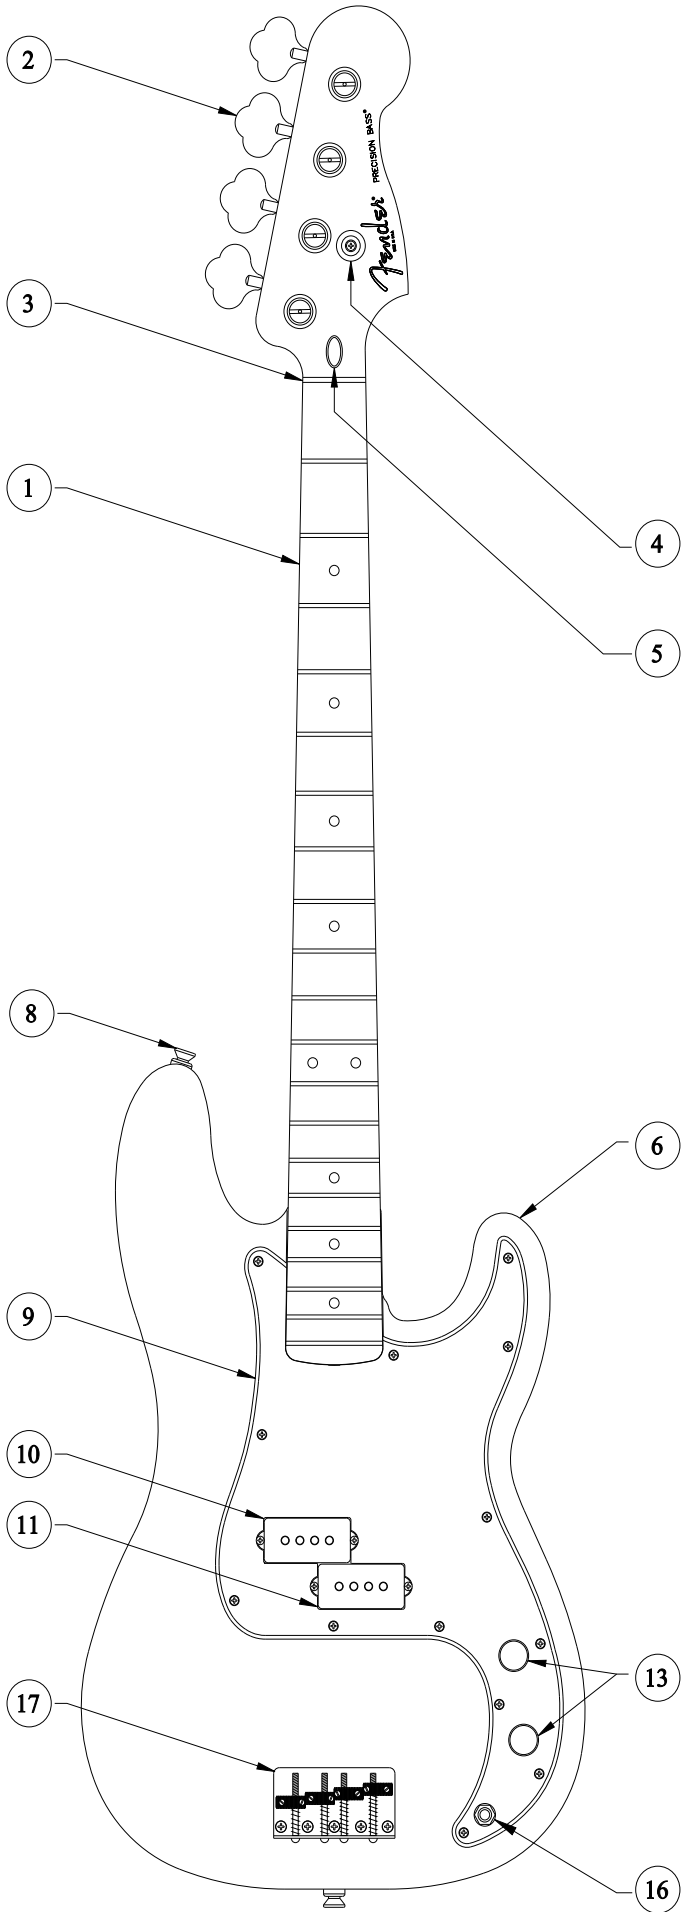

HIGHWAY 1 PRECISION BASS 0111300

PICKGUARD ASSEMBLY

WIRING DIAGRAM

BRIDGE ASSEMBLY

HIGHWAY 1 PRECISION BASS 0111300

REF.#	P/N	DESCRIPTION
1	0061287000	Neck, Highway 1 Precision Bass, R/W
2	0036400000	Tuning Key, (1) Set
	0011357000	Mounting Screw
	0051532000	Bushing
3	0083675000	Bone Nut
4	0013235000	String Retainer
	0015578000	Mounting Screw
5	0038443000	Truss Rod Adjustment Nut
	0038467000	Truss Rod Adjusting Wrench
6	0061286xxx	Body, Hwy 1 P-Bass, Alder
7	0018353000	Neck Mounting Plate
	0015636000	Mounting Screw
8	0012344000	Strap Button
	0016188000	Mounting Screw
	0019056000	Felt Washer, Black
	0020491000	Felt Washer, White
9	0061292000	Pickguard, Hwy 1 P-Bass, W/B/W
	0015578000	Mounting Screw
10	0056004000	Pickup, Neck, Am. Std. P-Bass
	0027035000	Mounting Screw
	0018556000	Foam Block Weatherstrip
11	0056003000	Pickup, Bridge, Am. Std. P-Bass
	0027035000	Mounting Screw
	0018556000	Foam Block Weatherstrip
12	0019064000	Control, 250K, Audio, (2)
	0016352000	Mounting Hex Nut
	0022384000	Lock Washer, Intl
13	0013359000	Knob, Knurled (2)
	0028897001	Screw Set
14	0015552000	Capacitor, .05uf
15	0012869000	Solder Lug
	0015116000	Mounting Screw
16	0047329000	Output Jack
	0016352000	Mounting Hex Nut
	0031153000	Flat Washer
	0016436000	Lock Washer, Intl
17	0060099000	Bridge Assembly
	0015610000	Mounting Screw

Body Part Number	
0061286500	3 Color Sunburst
0061286504	Daphne Blue
0061286538	Crimson Transparent
0061286567	Honey Blonde

HIGHWAY 1 PRECISION BASS 0111300

CONTROL FUNCTION