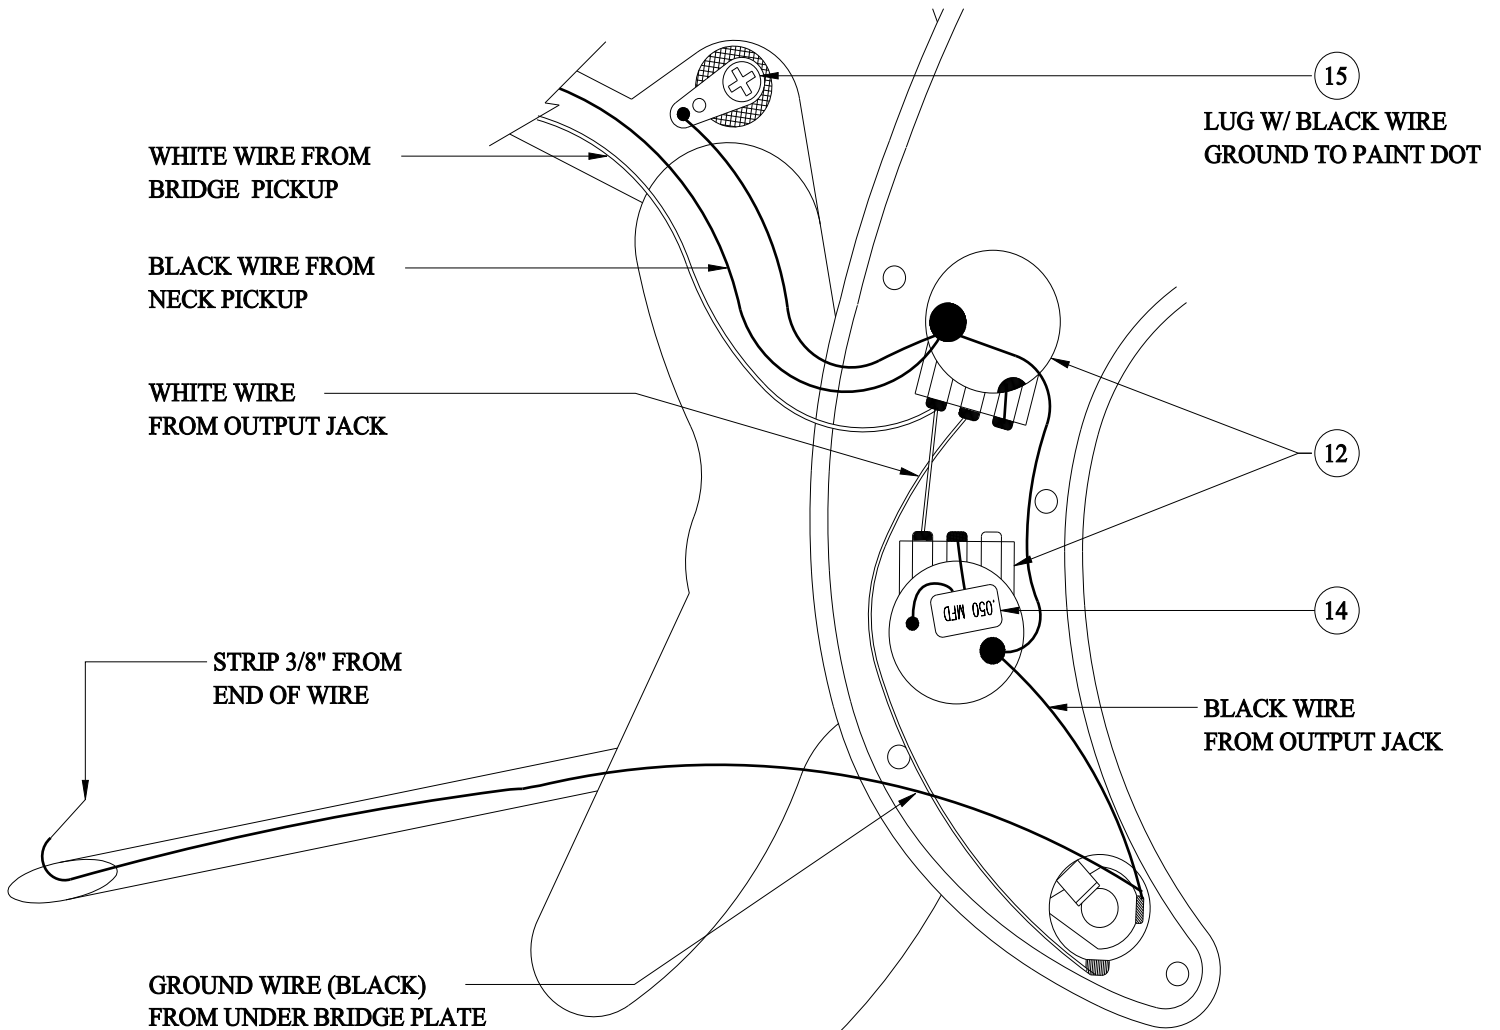

HIGHWAY 1 PRECISION BASS 0111300

PICKGUARD ASSEMBLY

WIRING DIAGRAM

BRIDGE ASSEMBLY

HIGHWAY 1 PRECISION BASS 0111300

REF.#	P/N	DESCRIPTION
1	0061287000	Neck, Highway 1 Precision Bass, R/W
2	0036400000	Tuning Key, (1) Set
	0011357000	Mounting Screw
	0051532000	Bushing
3	0083675000	Bone Nut
4	0013235000	String Retainer
	0015578000	Mounting Screw
5	0038443000	Truss Rod Adjustment Nut
	0038467000	Truss Rod Adjusting Wrench
6	0061286xxx	Body, Hwy 1 P-Bass, Alder
7	0018353000	Neck Mounting Plate
	0015636000	Mounting Screw
8	0012344000	Strap Button
	0016188000	Mounting Screw
	0019056000	Felt Washer, Black
	0020491000	Felt Washer, White
9	0061292000	Pickguard, Hwy 1 P-Bass, W/B/W
	0015578000	Mounting Screw
10	0056004000	Pickup, Neck, Am. Std. P-Bass
	0027035000	Mounting Screw
	0018556000	Foam Block Weatherstrip
11	0056003000	Pickup, Bridge, Am. Std. P-Bass
	0027035000	Mounting Screw
	0018556000	Foam Block Weatherstrip
12	0019064000	Control, 250K, Audio, (2)
	0016352000	Mounting Hex Nut
	0022384000	Lock Washer, Intl
13	0013359000	Knob, Knurled (2)
	0028897001	Screw Set
14	0015552000	Capacitor, .05uf
15	0012869000	Solder Lug
	0015116000	Mounting Screw
16	0047329000	Output Jack
	0016352000	Mounting Hex Nut
	0031153000	Flat Washer
	0016436000	Lock Washer, Intl
17	0060099000	Bridge Assembly
	0015610000	Mounting Screw

Body Part Number	
0061286500	3 Color Sunburst
0061286504	Daphne Blue
0061286538	Crimson Transparent
0061286567	Honey Blonde

HIGHWAY 1 PRECISION BASS 0111300

CONTROL FUNCTION