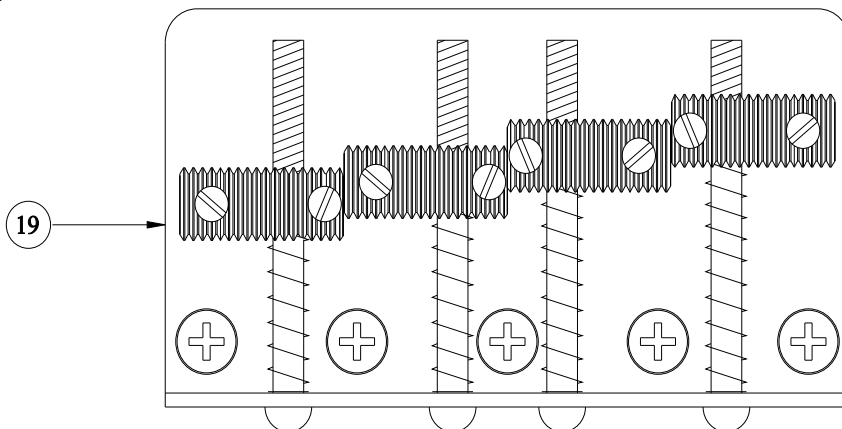

HIGHWAY 1 JAZZ BASS 0111400

CONTROL ASSEMBLY

BLACK LUG WIRE FROM  
CONTROL ASS'Y (17)

BLACK WIRE FROM  
NECK PICKUP

BLACK WIRE FROM  
PICKUP SHIELD

WHITE WIRE FROM  
NECK PICKUP

BLACK WIRE FROM  
BRIDGE PICKUP & BLACK WIRE  
FROM PICKUP SHIELD TO BACK OF  
BRIDGE PICKUP VOLUME POT.

WHITE WIRE FROM  
BRIDGE PICKUP

BLACK WIRE (GROUND)  
UNDER BRIDGE PLATE

STRIP 3/8" FROM END OF WIRE

(12)

(16)

BRIDGE ASSEMBLY

# HIGHWAY 1 JAZZ BASS 0111400

REF.#	P/N	DESCRIPTION
1	0061291000	Neck, Highway 1 Jazz Bass, R/W
2	0036400000	Tuning Key, (1) Set
	0011357000	Mounting Screw
	0051532000	Bushing
3	0083675000	Bone Nut
4	0013235000	String Retainer
	0015578000	Mounting Screw
5	0038443000	Truss Rod Adjustment Nut
	0038467000	Truss Rod Adjusting Wrench
6	0061290xxx	Body, Hwy 1 J-Bass, Alder
7	0018353000	Neck Mounting Plate
	0015636000	Mounting Screw
8	0012344000	Strap Button
	0016188000	Mounting Screw
	0019056000	Felt Washer, Black
	0020491000	Felt Washer, White
9	0058292000	Pickguard, Mexico J-Bass, White/Black/White
	0015578000	Mounting Screw
10	0058358000	Pickup, Neck, Mexico 60's Jazz Bass
	0027035000	Mounting Screw
	0061289000	Shield Ass'y
	0018630000	Glazier Point
11	0058359000	Pickup, Bridge, 60's Jazz Bass
	0027035000	Mounting Screw
	0061289000	Shield Ass'y
	0018630000	Glazier Point
12	0019064000	Control, 250K, Audio, (3)
	0016352000	Mounting Hex Nut
	0016436000	Lock Washer, Intl
13	0019455000	Knob, Skirted, Large, Black, (2)
14	0019513000	Knob, Skirted, Small, Black
15	0040780000	Control Plate
	0015578000	Mounting Screw
16	0015552000	Capacitor, .05uf
17	0012869000	Solder Lug
	0015116000	Mounting Screw
18	0047329000	Output Jack
	0016352000	Mounting Hex Nut
	0016436000	Lock Washer, Intl
	0031153000	Flat Washer
19	0060099000	Bridge Assembly
	0015610000	Mounting Screw

Body Part Number	
0061290500	3 Color Sunburst
0061290504	Daphine Blue
0061290538	Crimson Transparent
0061290567	Honey Blonde

CONTROL FUNCTION