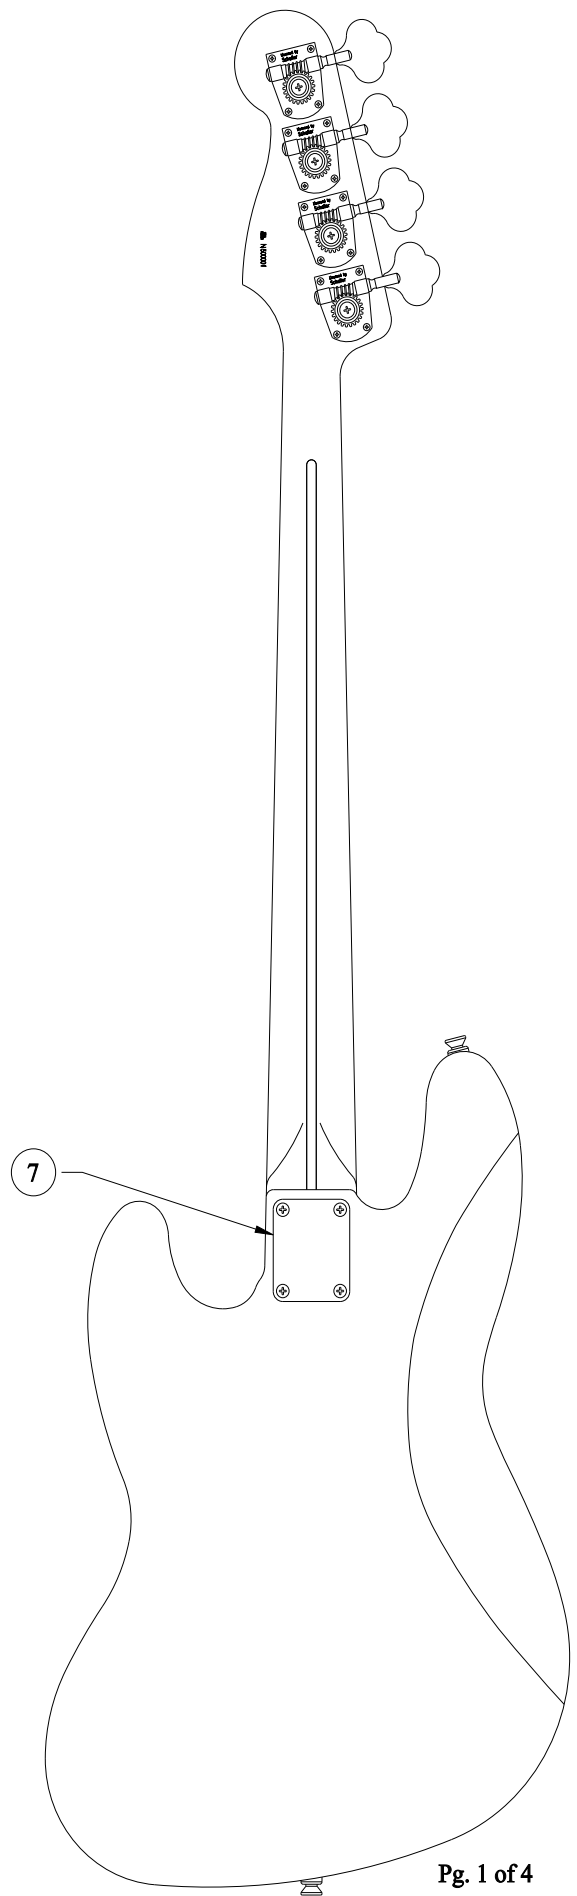

HIGHWAY 1 JAZZ BASS 0111400

CONTROL ASSEMBLY

BLACK LUG WIRE FROM  
CONTROL ASS'Y (17)

BLACK WIRE FROM  
NECK PICKUP

BLACK WIRE FROM  
PICKUP SHIELD

WHITE WIRE FROM  
NECK PICKUP

BLACK WIRE FROM  
BRIDGE PICKUP & BLACK WIRE  
FROM PICKUP SHIELD TO BACK OF  
BRIDGE PICKUP VOLUME POT.

WHITE WIRE FROM  
BRIDGE PICKUP

BLACK WIRE (GROUND)  
UNDER BRIDGE PLATE

STRIP 3/8" FROM END OF WIRE

(12)

(16)

BRIDGE ASSEMBLY

# HIGHWAY 1 JAZZ BASS 0111400

REF.#	P/N	DESCRIPTION
1	0061291000	Neck, Highway 1 Jazz Bass, R/W
2	0036400000	Tuning Key, (1) Set
	0011357000	Mounting Screw
	0051532000	Bushing
3	0083675000	Bone Nut
4	0013235000	String Retainer
	0015578000	Mounting Screw
5	0038443000	Truss Rod Adjustment Nut
	0038467000	Truss Rod Adjusting Wrench
6	0061290xxx	Body, Hwy 1 J-Bass, Alder
7	0018353000	Neck Mounting Plate
	0015636000	Mounting Screw
8	0012344000	Strap Button
	0016188000	Mounting Screw
	0019056000	Felt Washer, Black
	0020491000	Felt Washer, White
9	0058292000	Pickguard, Mexico J-Bass, White/Black/White
	0015578000	Mounting Screw
10	0058358000	Pickup, Neck, Mexico 60's Jazz Bass
	0027035000	Mounting Screw
	0061289000	Shield Ass'y
	0018630000	Glazier Point
11	0058359000	Pickup, Bridge, 60's Jazz Bass
	0027035000	Mounting Screw
	0061289000	Shield Ass'y
	0018630000	Glazier Point
12	0019064000	Control, 250K, Audio, (3)
	0016352000	Mounting Hex Nut
	0016436000	Lock Washer, Intl
13	0019455000	Knob, Skirted, Large, Black, (2)
14	0019513000	Knob, Skirted, Small, Black
15	0040780000	Control Plate
	0015578000	Mounting Screw
16	0015552000	Capacitor, .05uf
17	0012869000	Solder Lug
	0015116000	Mounting Screw
18	0047329000	Output Jack
	0016352000	Mounting Hex Nut
	0016436000	Lock Washer, Intl
	0031153000	Flat Washer
19	0060099000	Bridge Assembly
	0015610000	Mounting Screw

Body Part Number	
0061290500	3 Color Sunburst
0061290504	Daphine Blue
0061290538	Crimson Transparent
0061290567	Honey Blonde

CONTROL FUNCTION