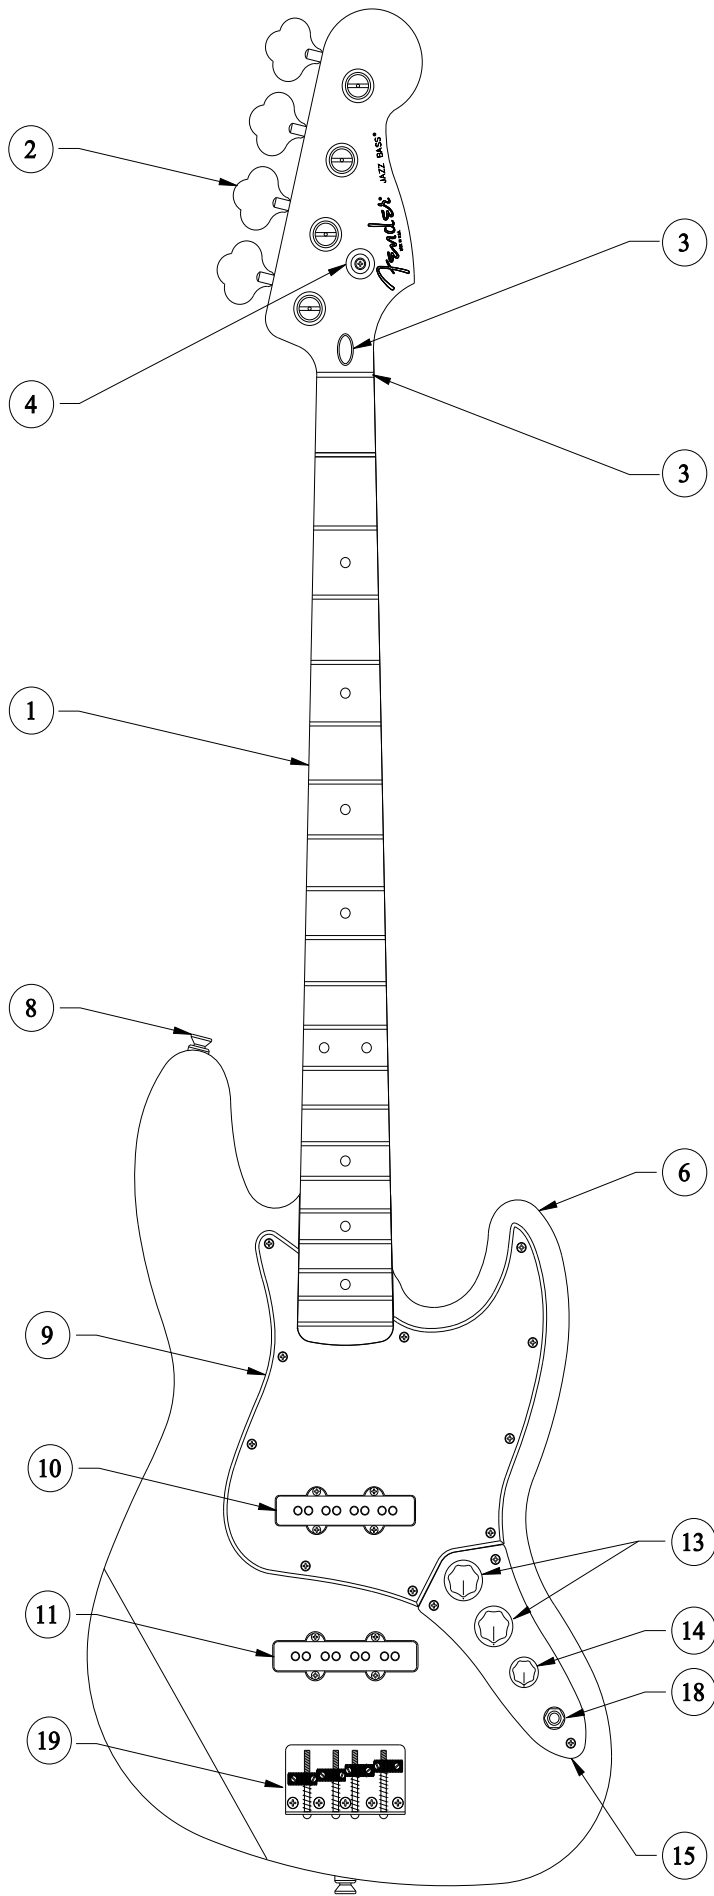

HIGHWAY 1 JAZZ BASS 0111400

CONTROL ASSEMBLY

BLACK LUG WIRE FROM  
CONTROL ASS'Y (17)

BLACK WIRE FROM  
NECK PICKUP

BLACK WIRE FROM  
PICKUP SHIELD

WHITE WIRE FROM  
NECK PICKUP

BLACK WIRE FROM  
BRIDGE PICKUP & BLACK WIRE  
FROM PICKUP SHIELD TO BACK OF  
BRIDGE PICKUP VOLUME POT.

WHITE WIRE FROM  
BRIDGE PICKUP

BLACK WIRE (GROUND)  
UNDER BRIDGE PLATE

STRIP 3/8" FROM END OF WIRE

(12)

(16)

BRIDGE ASSEMBLY

# HIGHWAY 1 JAZZ BASS 0111400

REF.#	P/N	DESCRIPTION
1	0061291000	Neck, Highway 1 Jazz Bass, R/W
2	0036400000	Tuning Key, (1) Set
	0011357000	Mounting Screw
	0051532000	Bushing
3	0083675000	Bone Nut
4	0013235000	String Retainer
	0015578000	Mounting Screw
5	0038443000	Truss Rod Adjustment Nut
	0038467000	Truss Rod Adjusting Wrench
6	0061290xxx	Body, Hwy 1 J-Bass, Alder
7	0018353000	Neck Mounting Plate
	0015636000	Mounting Screw
8	0012344000	Strap Button
	0016188000	Mounting Screw
	0019056000	Felt Washer, Black
	0020491000	Felt Washer, White
9	0058292000	Pickguard, Mexico J-Bass, White/Black/White
	0015578000	Mounting Screw
10	0058358000	Pickup, Neck, Mexico 60's Jazz Bass
	0027035000	Mounting Screw
	0061289000	Shield Ass'y
	0018630000	Glazier Point
11	0058359000	Pickup, Bridge, 60's Jazz Bass
	0027035000	Mounting Screw
	0061289000	Shield Ass'y
	0018630000	Glazier Point
12	0019064000	Control, 250K, Audio, (3)
	0016352000	Mounting Hex Nut
	0016436000	Lock Washer, Intl
13	0019455000	Knob, Skirted, Large, Black, (2)
14	0019513000	Knob, Skirted, Small, Black
15	0040780000	Control Plate
	0015578000	Mounting Screw
16	0015552000	Capacitor, .05uf
17	0012869000	Solder Lug
	0015116000	Mounting Screw
18	0047329000	Output Jack
	0016352000	Mounting Hex Nut
	0016436000	Lock Washer, Intl
	0031153000	Flat Washer
19	0060099000	Bridge Assembly
	0015610000	Mounting Screw

Body Part Number	
0061290500	3 Color Sunburst
0061290504	Daphine Blue
0061290538	Crimson Transparent
0061290567	Honey Blonde

CONTROL FUNCTION