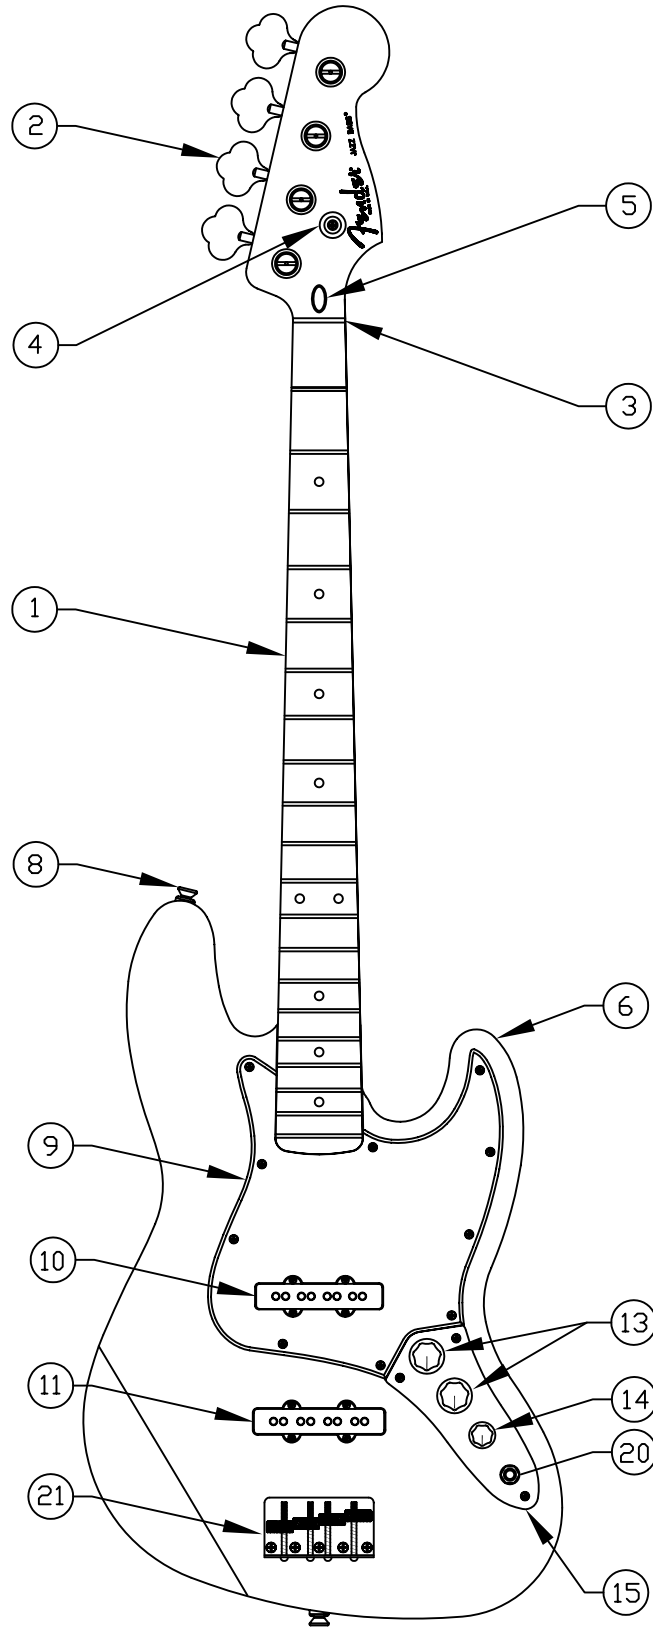

# HWY 1™ JAZZ BASS, 011-1400

*Fender*®

PICKGUARD ASSEMBLY

BRIDGE ASSEMBLY

# HWY 1™ JAZZ BASS, 011-1400

REF.#	P/N	DESCRIPTION
1	0061291000	Neck, Highway 1 Jazz Bass, R/W
2	0036400000	Tuning Key, (1) Set
	0011357000	Mounting Screw
	0051532000	Bushing
3	0083675000	Bone Nut
4	0013235000	String Retainer
	0015578000	Mounting Screw
5	0038443000	Truss Rod Adjustment Nut
	0038467000	Truss Rod Adjusting Wrench
6	0061290xxx	Body, Hwy 1 J-Bass, Alder
7	0018353000	Neck Mounting Plate
	0015636000	Mounting Screw
8	0012344000	Strap Button
	0016188000	Mounting Screw
	0019056000	Felt Washer, Black
	0020491000	Felt Washer, White
9	0058292000	Pickguard, J-Bass, White/Black/White
	0015578000	Mounting Screw
10	0058358000	Pickup, Neck, 60's Jazz Bass
	0027035000	Mounting Screw
	0061289000	Shield Ass'y
	0018630000	Glazier Point
11	0058359000	Pickup, Bridge, 60's Jazz Bass
	0027035000	Mounting Screw
	0061289000	Shield Ass'y
	0018630000	Glazier Point
12	0019064000	Control, 250K, Audio, (3)
	0016352000	Mounting Hex Nut
	0016436000	Lock Washer, Intl
13	0019455000	Knob, Skirted, Large, Black, (2)
14	0019513000	Knob, Skirted, Small, Black
15	0010652000	Control Plate
	0015578000	Mounting Screw
16	0068939000	Capacitor Ceramic Disk, .100µf, 50V IC
17	0069010000	Capacitor Ceramic Disk, .02µf, 50V IC
18	0069011000	Resistor Metal Film 4.7kΩ, 1/4 Watt.
19	0012869000	Solder Lug
	0015116000	Mounting Screw
20	0047329000	Output Jack
	0016352000	Mounting Hex Nut
	0016436000	Lock Washer, Intl
	0031153000	Flat Washer
21	0060099000	Bridge Assembly
	0015610000	Mounting Screw
	0021109000	Adjusting Wrench

## BODY CHART

Part #	Color
0061290500	3 Color Sunburst
0061290504	Daphne Blue
0061290538	Crimson Transparent
0061290567	Honey Blonde

} Rev. B