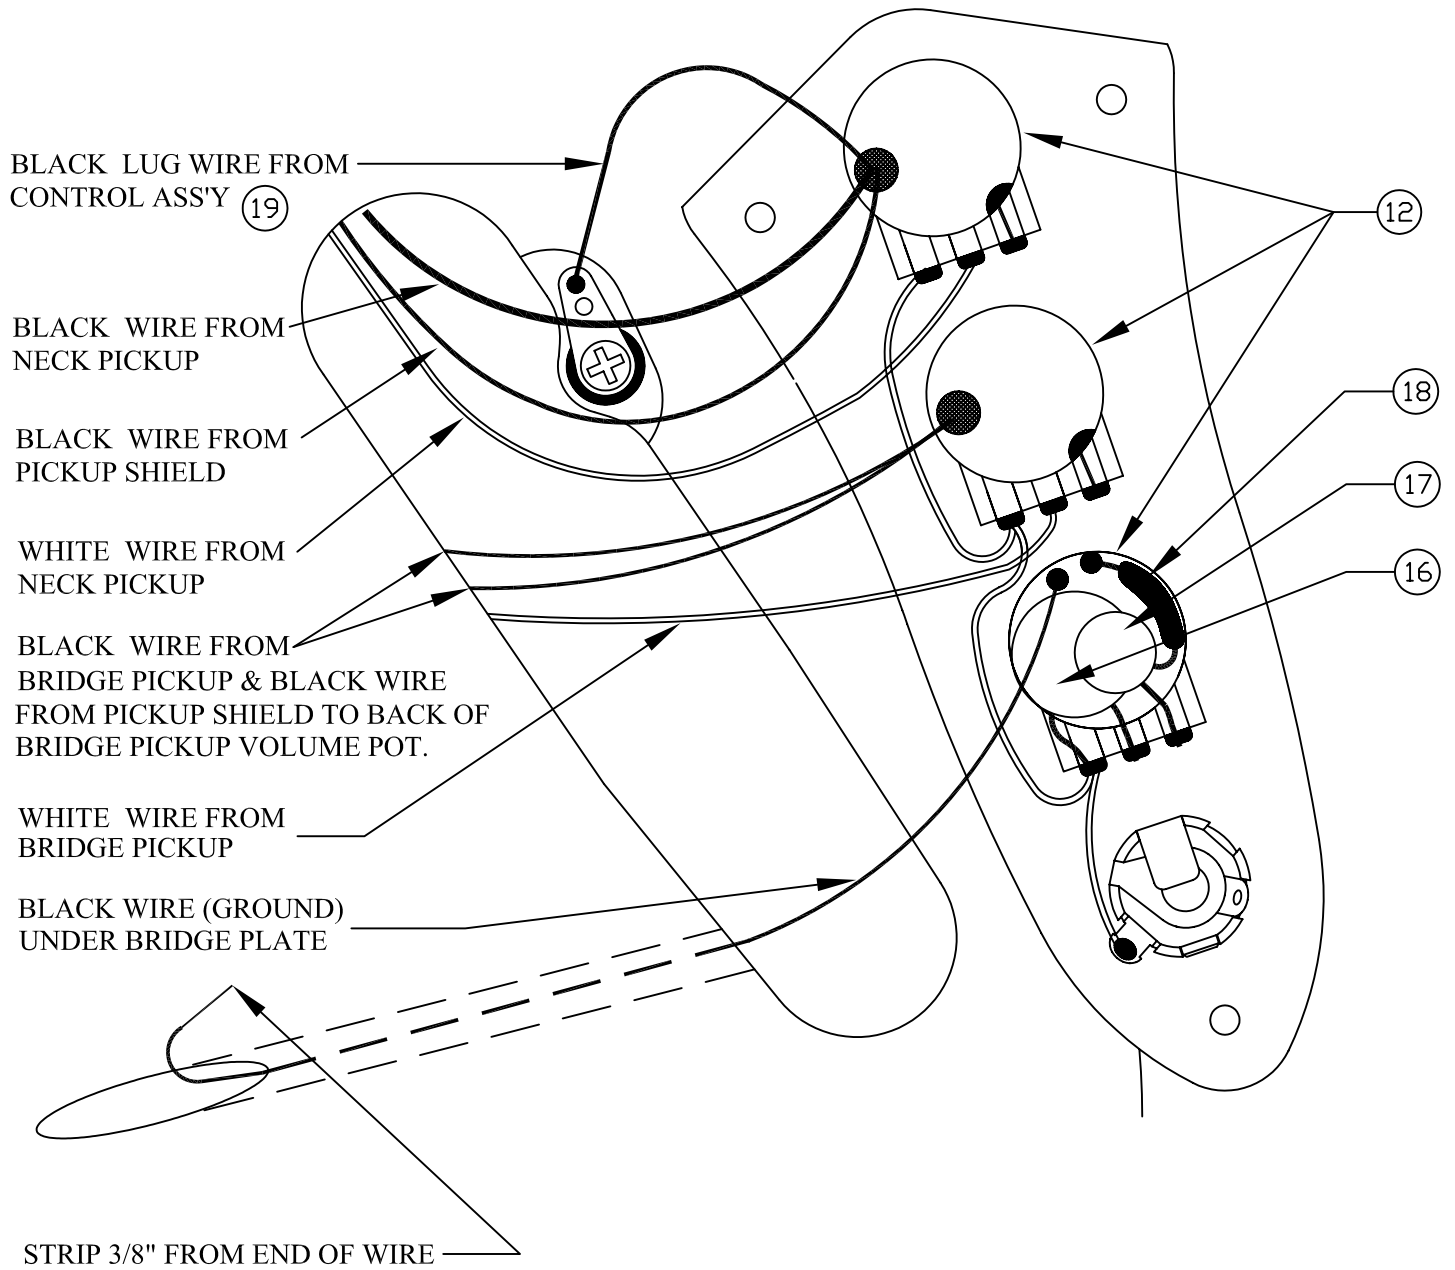

# HWY 1™ JAZZ BASS, 011-1400

*Fender*®

PICKGUARD ASSEMBLY

BRIDGE ASSEMBLY

# HWY 1™ JAZZ BASS, 011-1400

REF.#	P/N	DESCRIPTION
1	0061291000	Neck, Highway 1 Jazz Bass, R/W
2	0036400000	Tuning Key, (1) Set
	0011357000	Mounting Screw
	0051532000	Bushing
3	0083675000	Bone Nut
4	0013235000	String Retainer
	0015578000	Mounting Screw
5	0038443000	Truss Rod Adjustment Nut
	0038467000	Truss Rod Adjusting Wrench
6	0061290xxx	Body, Hwy 1 J-Bass, Alder
7	0018353000	Neck Mounting Plate
	0015636000	Mounting Screw
8	0012344000	Strap Button
	0016188000	Mounting Screw
	0019056000	Felt Washer, Black
	0020491000	Felt Washer, White
9	0058292000	Pickguard, J-Bass, White/Black/White
	0015578000	Mounting Screw
10	0058358000	Pickup, Neck, 60's Jazz Bass
	0027035000	Mounting Screw
	0061289000	Shield Ass'y
	0018630000	Glazier Point
11	0058359000	Pickup, Bridge, 60's Jazz Bass
	0027035000	Mounting Screw
	0061289000	Shield Ass'y
	0018630000	Glazier Point
12	0019064000	Control, 250K, Audio, (3)
	0016352000	Mounting Hex Nut
	0016436000	Lock Washer, Intl
13	0019455000	Knob, Skirted, Large, Black, (2)
14	0019513000	Knob, Skirted, Small, Black
15	0010652000	Control Plate
	0015578000	Mounting Screw
16	0068939000	Capacitor Ceramic Disk, .100µf, 50V IC
17	0069010000	Capacitor Ceramic Disk, .02µf, 50V IC
18	0069011000	Resistor Metal Film 4.7kΩ, 1/4 Watt.
19	0012869000	Solder Lug
	0015116000	Mounting Screw
20	0047329000	Output Jack
	0016352000	Mounting Hex Nut
	0016436000	Lock Washer, Intl
	0031153000	Flat Washer
21	0060099000	Bridge Assembly
	0015610000	Mounting Screw
	0021109000	Adjusting Wrench

## BODY CHART

Part #	Color
0061290500	3 Color Sunburst
0061290504	Daphne Blue
0061290538	Crimson Transparent
0061290567	Honey Blonde

} Rev. B