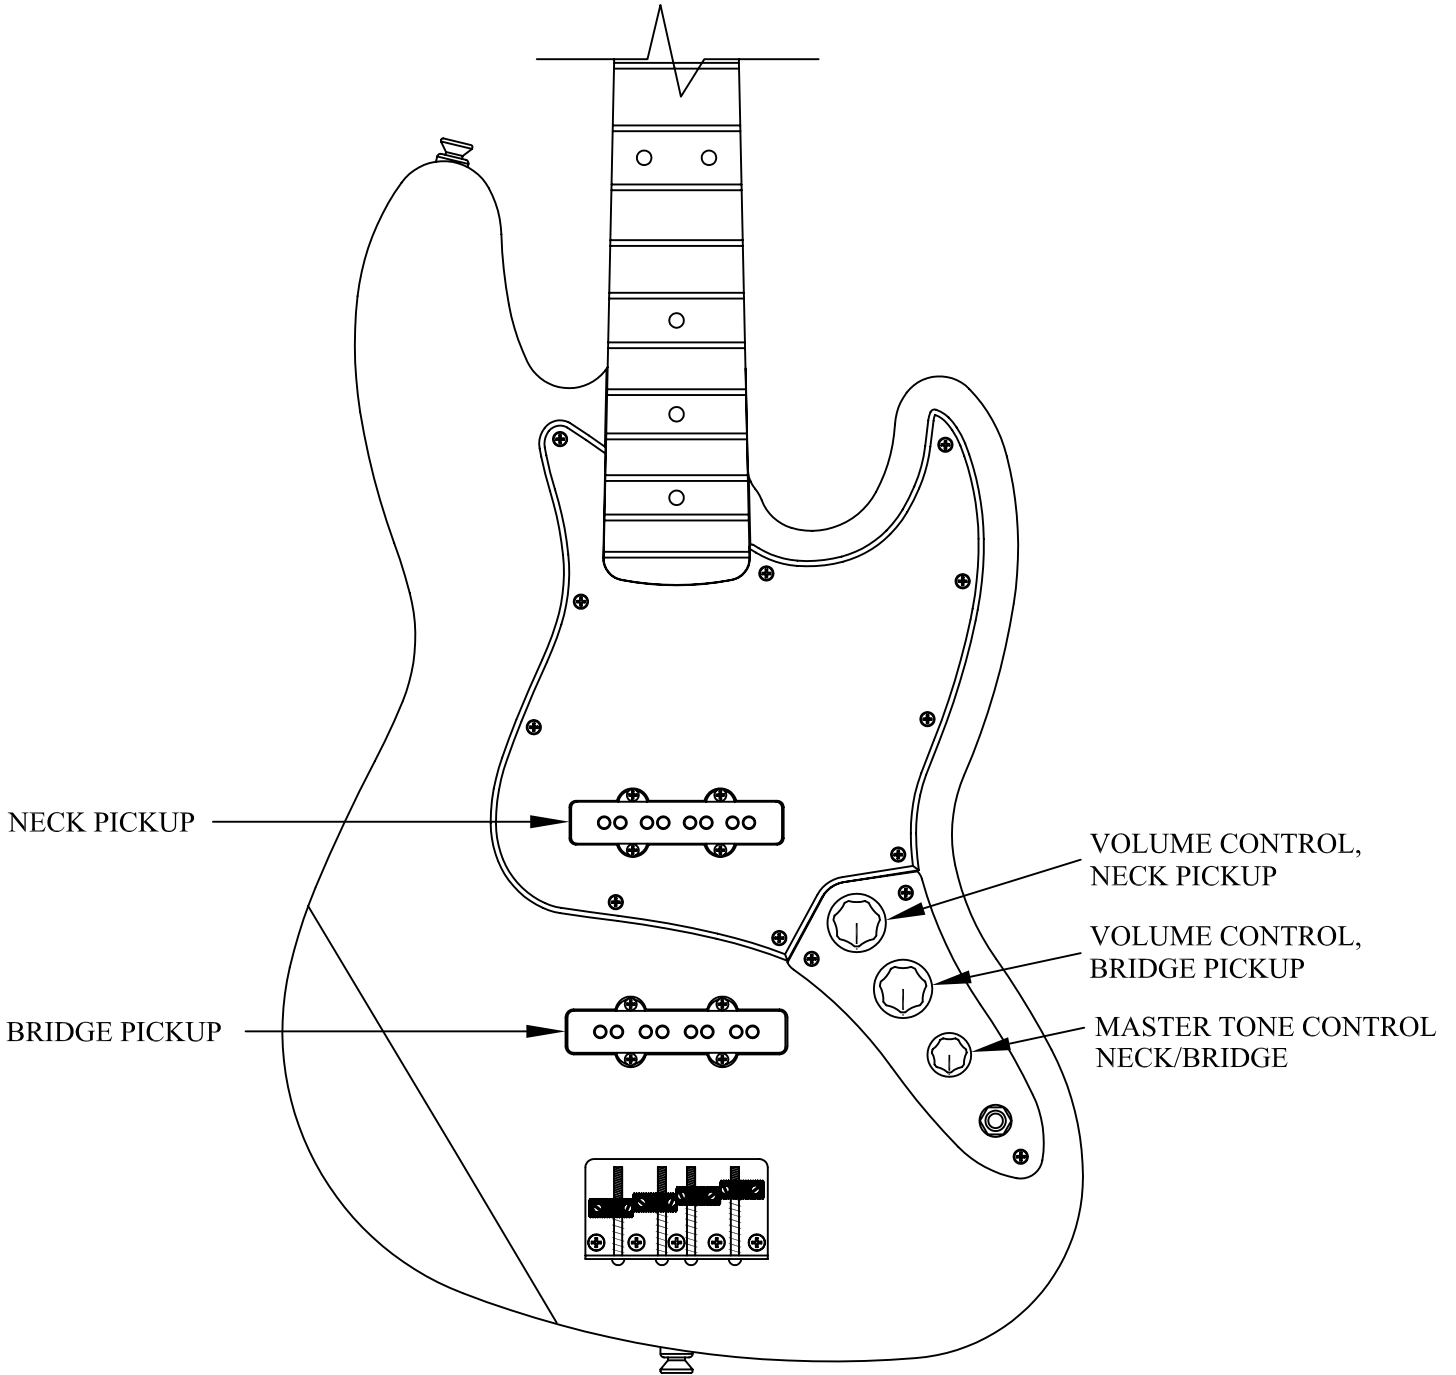

HWY 1™ JAZZ BASS, 011-1400

CONTROL FUNCTIONS

Fender®