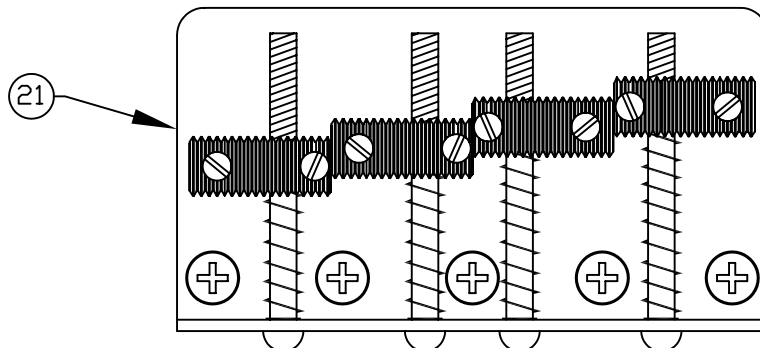

# HWY 1™ JAZZ BASS, 011-1400

*Fender*®

PICKGUARD ASSEMBLY

BRIDGE ASSEMBLY

# HWY 1™ JAZZ BASS, 011-1400

REF.#	P/N	DESCRIPTION
1	0061291000	Neck, Highway 1 Jazz Bass, R/W
2	0036400000	Tuning Key, (1) Set
	0011357000	Mounting Screw
	0051532000	Bushing
3	0083675000	Bone Nut
4	0013235000	String Retainer
	0015578000	Mounting Screw
5	0038443000	Truss Rod Adjustment Nut
	0038467000	Truss Rod Adjusting Wrench
6	0061290xxx	Body, Hwy 1 J-Bass, Alder
7	0018353000	Neck Mounting Plate
	0015636000	Mounting Screw
8	0012344000	Strap Button
	0016188000	Mounting Screw
	0019056000	Felt Washer, Black
	0020491000	Felt Washer, White
9	0058292000	Pickguard, J-Bass, White/Black/White
	0015578000	Mounting Screw
10	0058358000	Pickup, Neck, 60's Jazz Bass
	0027035000	Mounting Screw
	0061289000	Shield Ass'y
	0018630000	Glazier Point
11	0058359000	Pickup, Bridge, 60's Jazz Bass
	0027035000	Mounting Screw
	0061289000	Shield Ass'y
	0018630000	Glazier Point
12	0019064000	Control, 250K, Audio, (3)
	0016352000	Mounting Hex Nut
	0016436000	Lock Washer, Intl
13	0019455000	Knob, Skirted, Large, Black, (2)
14	0019513000	Knob, Skirted, Small, Black
15	0010652000	Control Plate
	0015578000	Mounting Screw
16	0068939000	Capacitor Ceramic Disk, .100µf, 50V IC
17	0069010000	Capacitor Ceramic Disk, .02µf, 50V IC
18	0069011000	Resistor Metal Film 4.7kΩ, 1/4 Watt.
19	0012869000	Solder Lug
	0015116000	Mounting Screw
20	0047329000	Output Jack
	0016352000	Mounting Hex Nut
	0016436000	Lock Washer, Intl
	0031153000	Flat Washer
21	0060099000	Bridge Assembly
	0015610000	Mounting Screw
	0021109000	Adjusting Wrench

## BODY CHART

Part #	Color
0061290500	3 Color Sunburst
0061290504	Daphne Blue
0061290538	Crimson Transparent
0061290567	Honey Blonde

} Rev. B