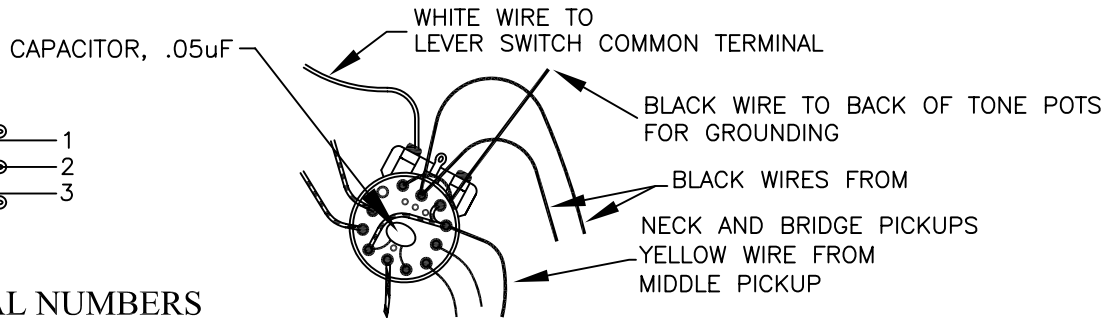

S-1 SWITCH TERMINAL NUMBERS

S-1 SWITCH WIRING DETAIL