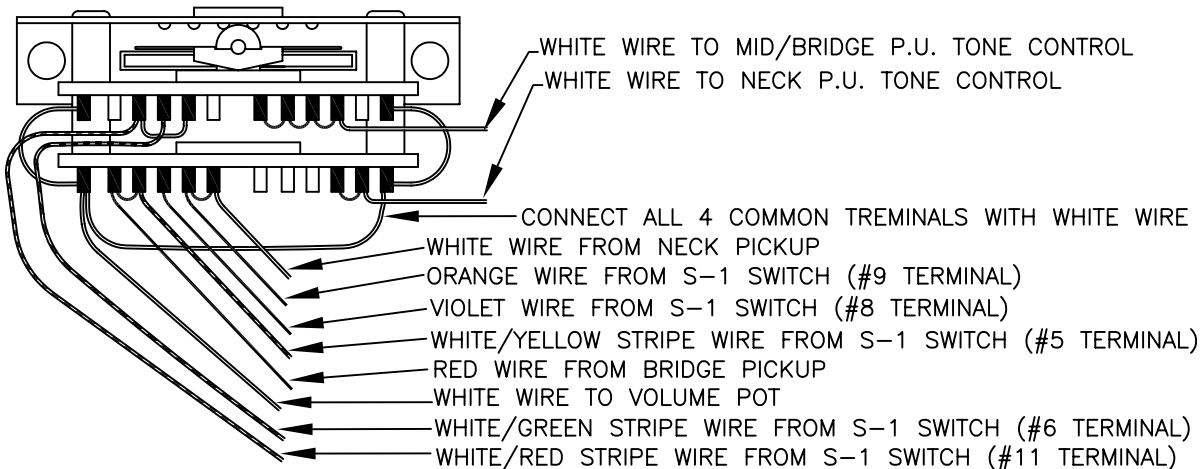

LEVER SWITCH WIRING DETAIL