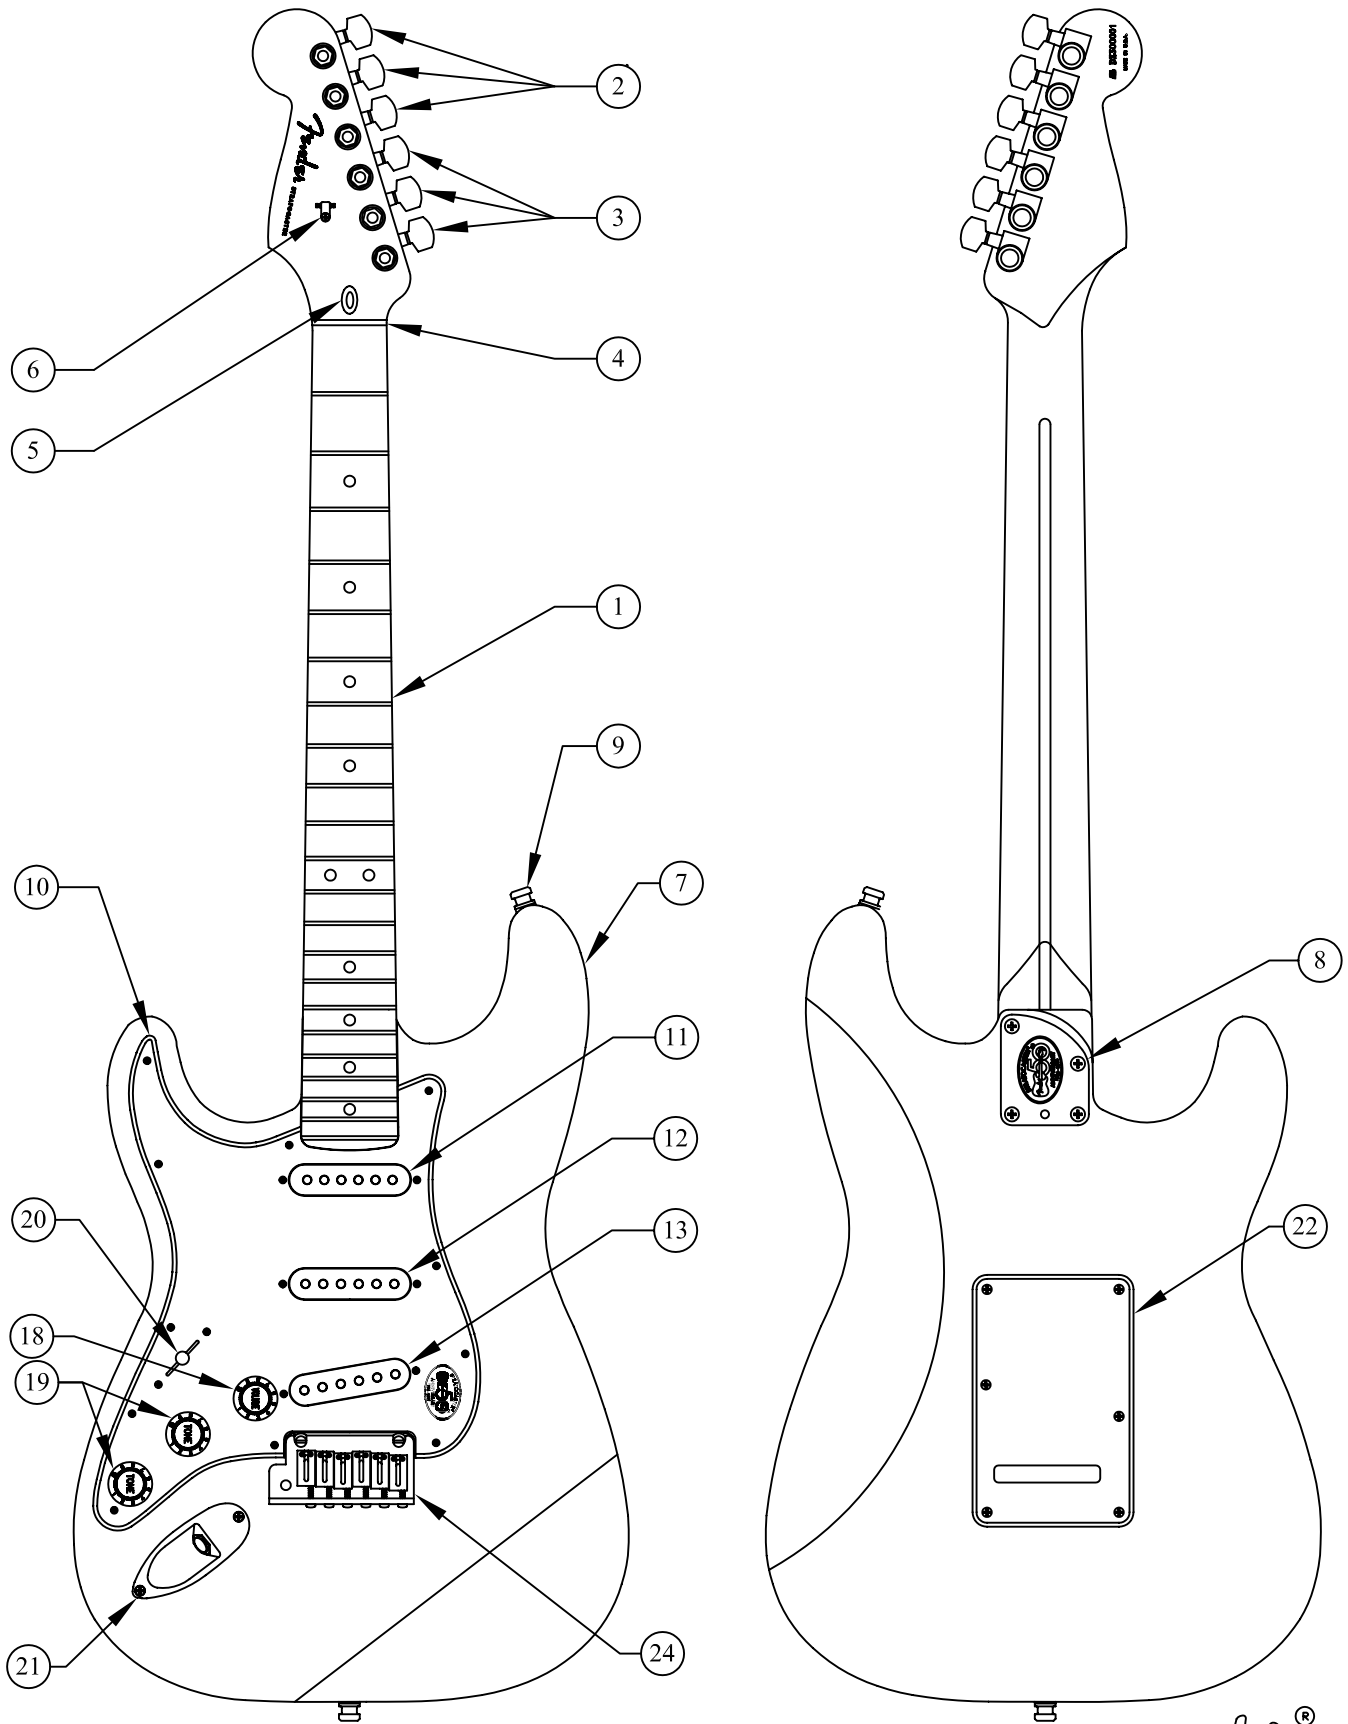

50th ANNIVERSARY AM DLX STRAT® LH, 0112024-803

Fender®