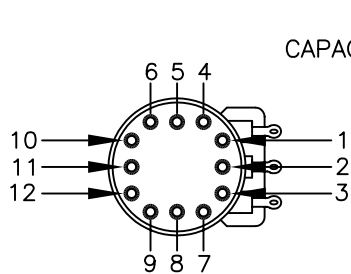

WIRING DIAGRAM

S-1 SWITCH TERMINAL NUMBERS