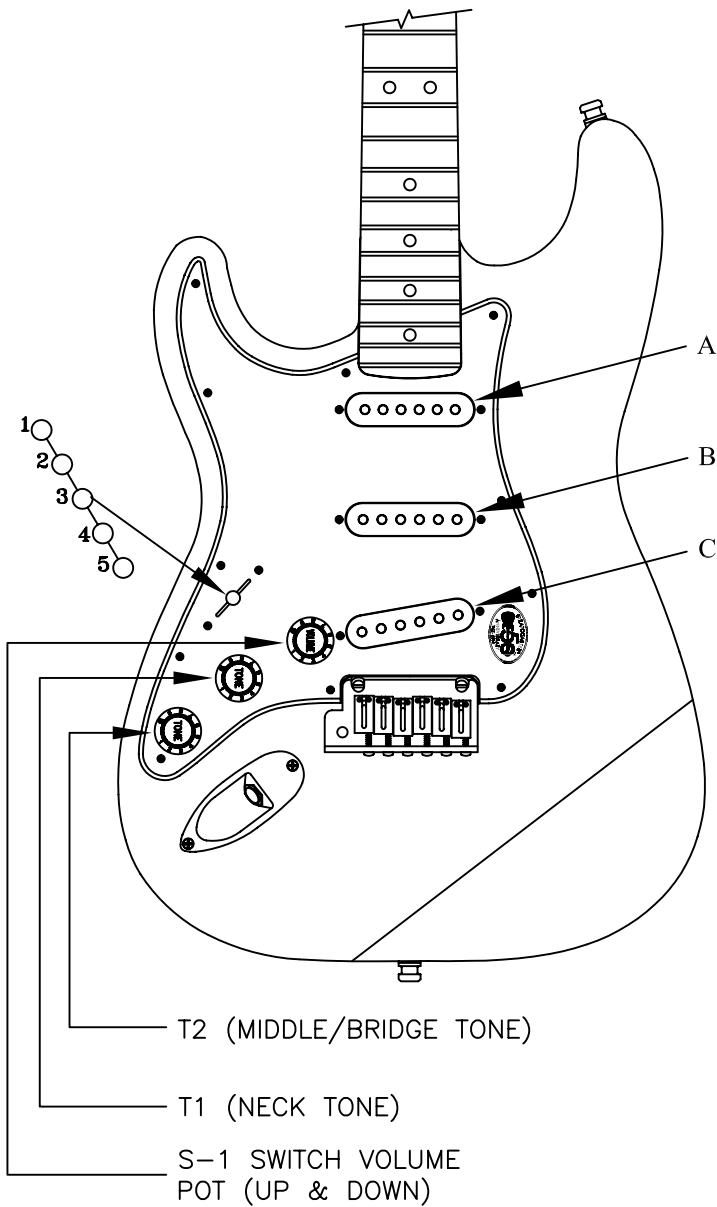

SWITCH & CONTROL FUNCTION

5 WAY SW POSITIONS, S-1 SWITCH UP					
POSITION	CONTROL	NECK (A)	MIDDLE (B)	BRIDGE (C)	CONNECTION
	MV T1				
	MV T1+T2				A/B
	MV T2				B/C
	MV T2				
	MV T2				

5 WAY SW POSITIONS, S-1 SWITCH DOWN					
POSITION	CONTROL	NECK (A)	MIDDLE (B)	BRIDGE (C)	CONNECTION
	MV T1				A+B
	MV T1+T2				(A/SC) + B
	MV T2				(A/C) + B
	MV T2				B + (C/SC)
	MV T2				B+C