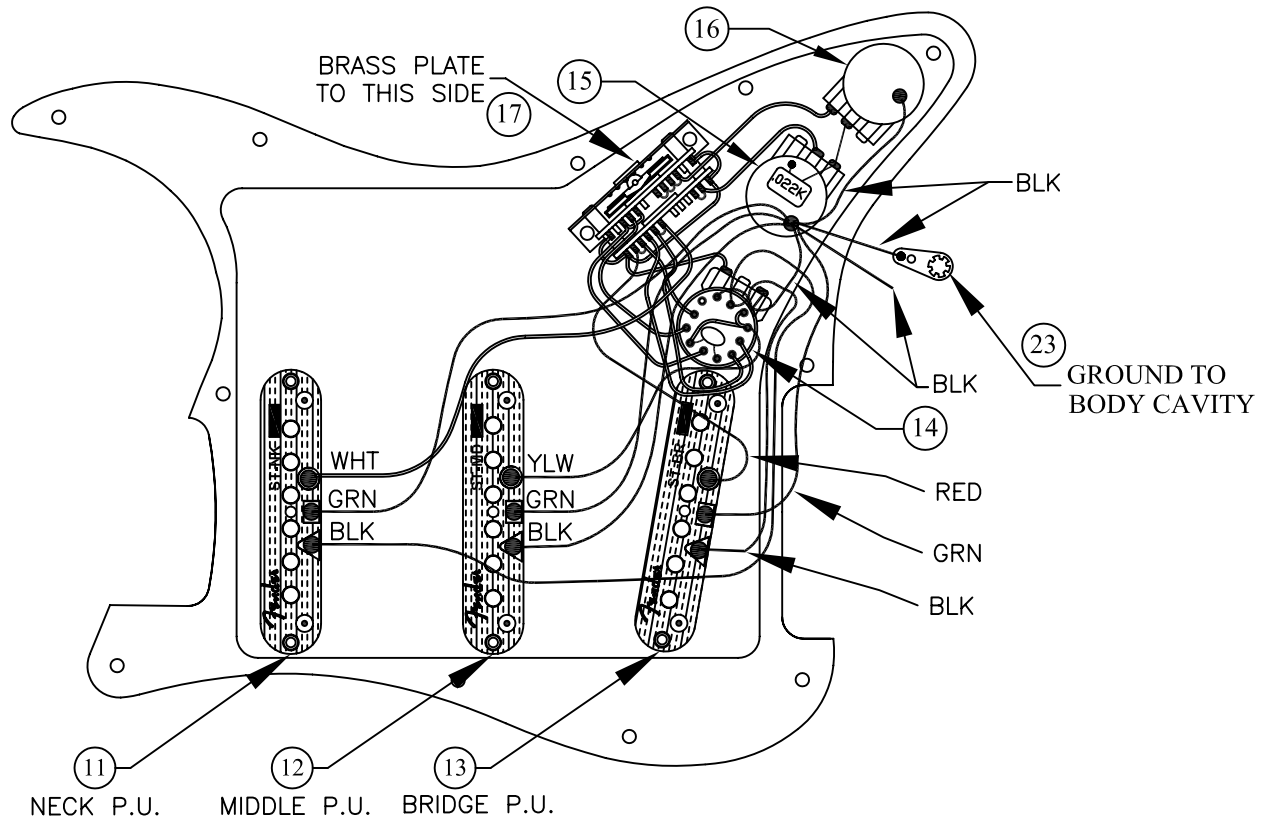

WIRING DIAGRAM

S-1 SWITCH TERMINAL NUMBERS