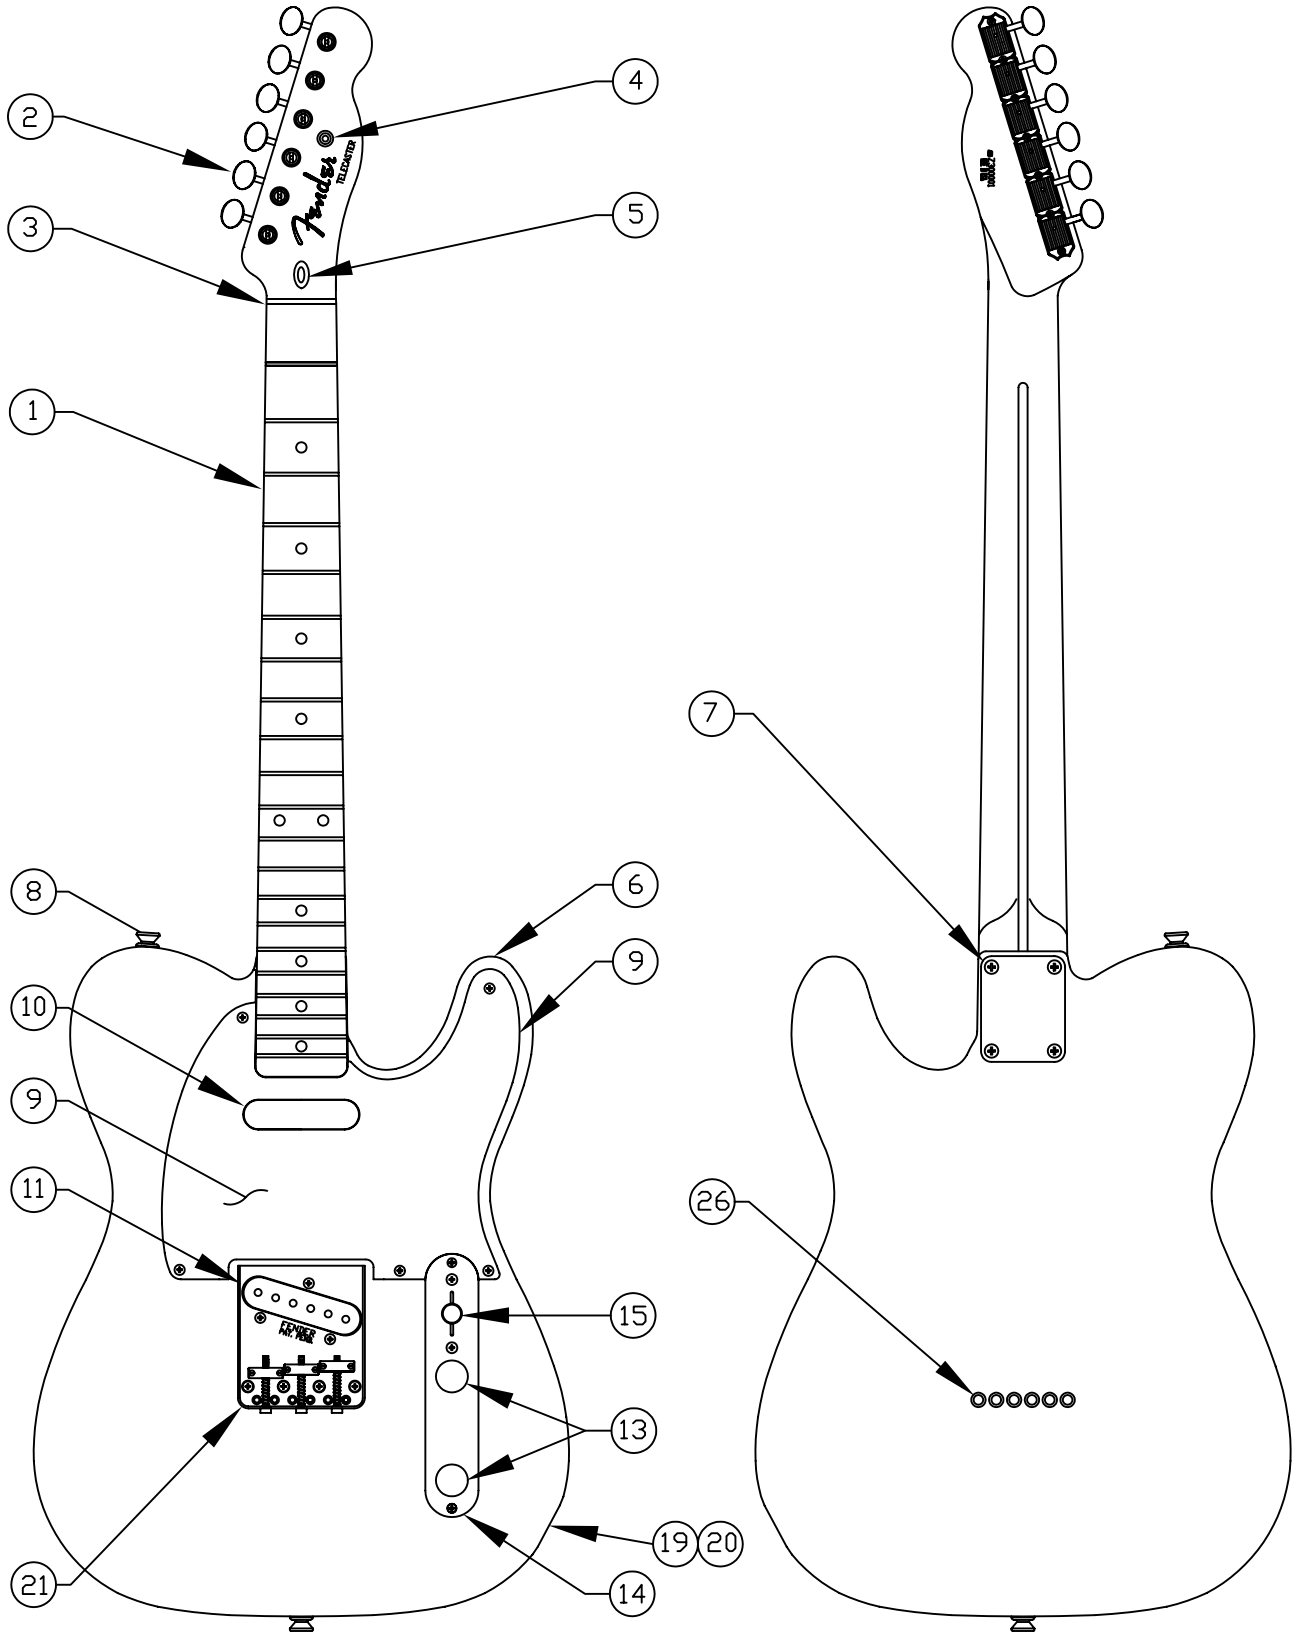

HWY 1™ TEXAS TELECASTER®, 011-3502, MN

Fender®