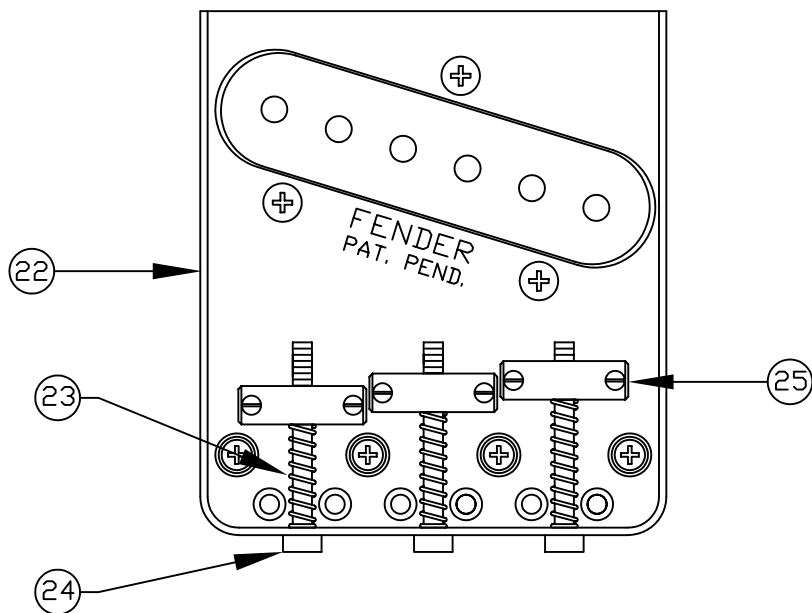

BRIDGE ASSEMBLY