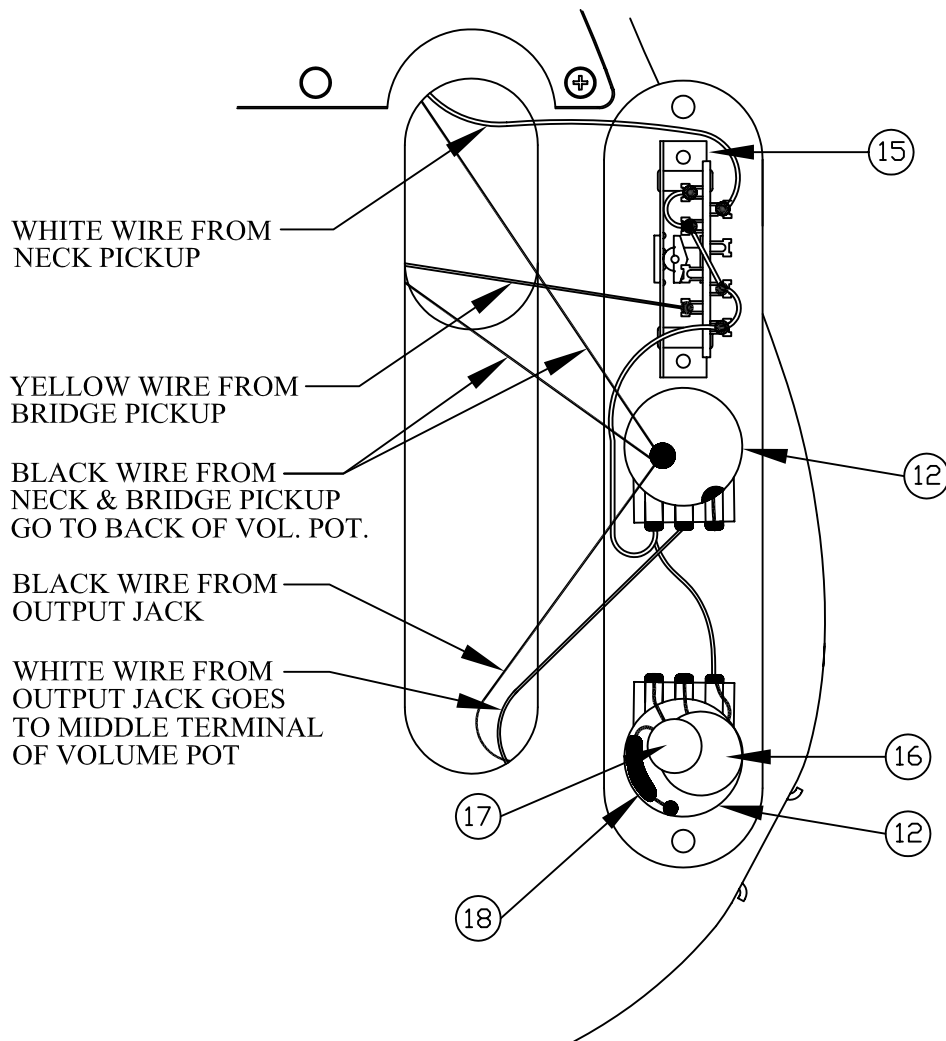

CONTROL ASSEMBLY