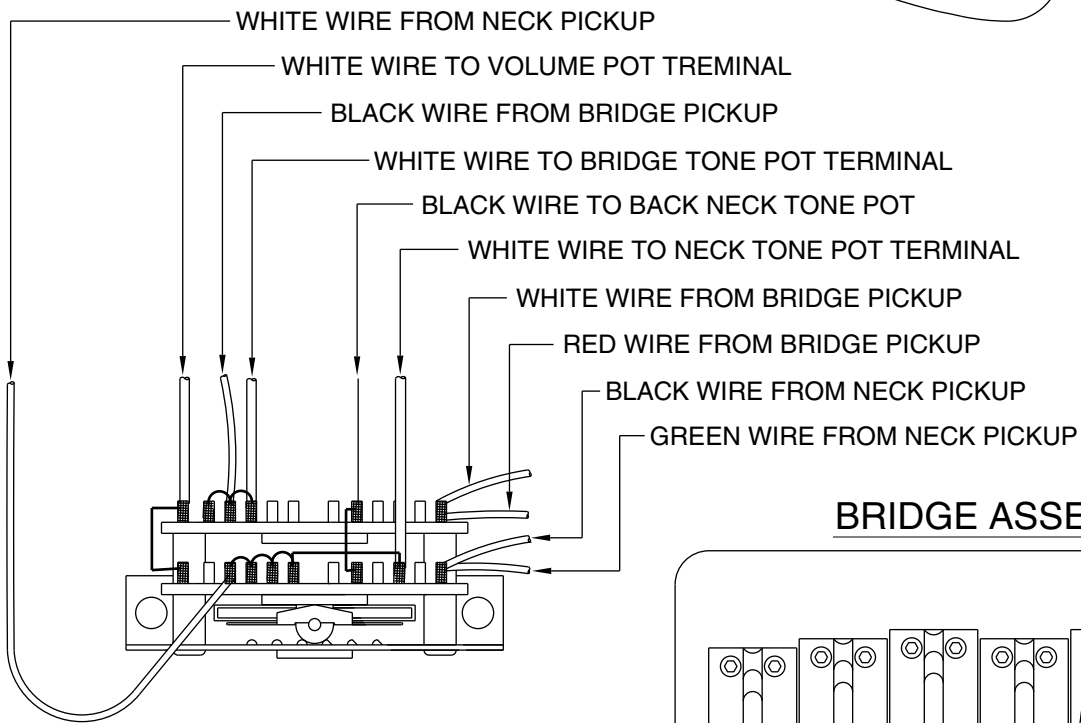

PICKGUARD ASSEMBLY

SWITCH WIRING DETAIL