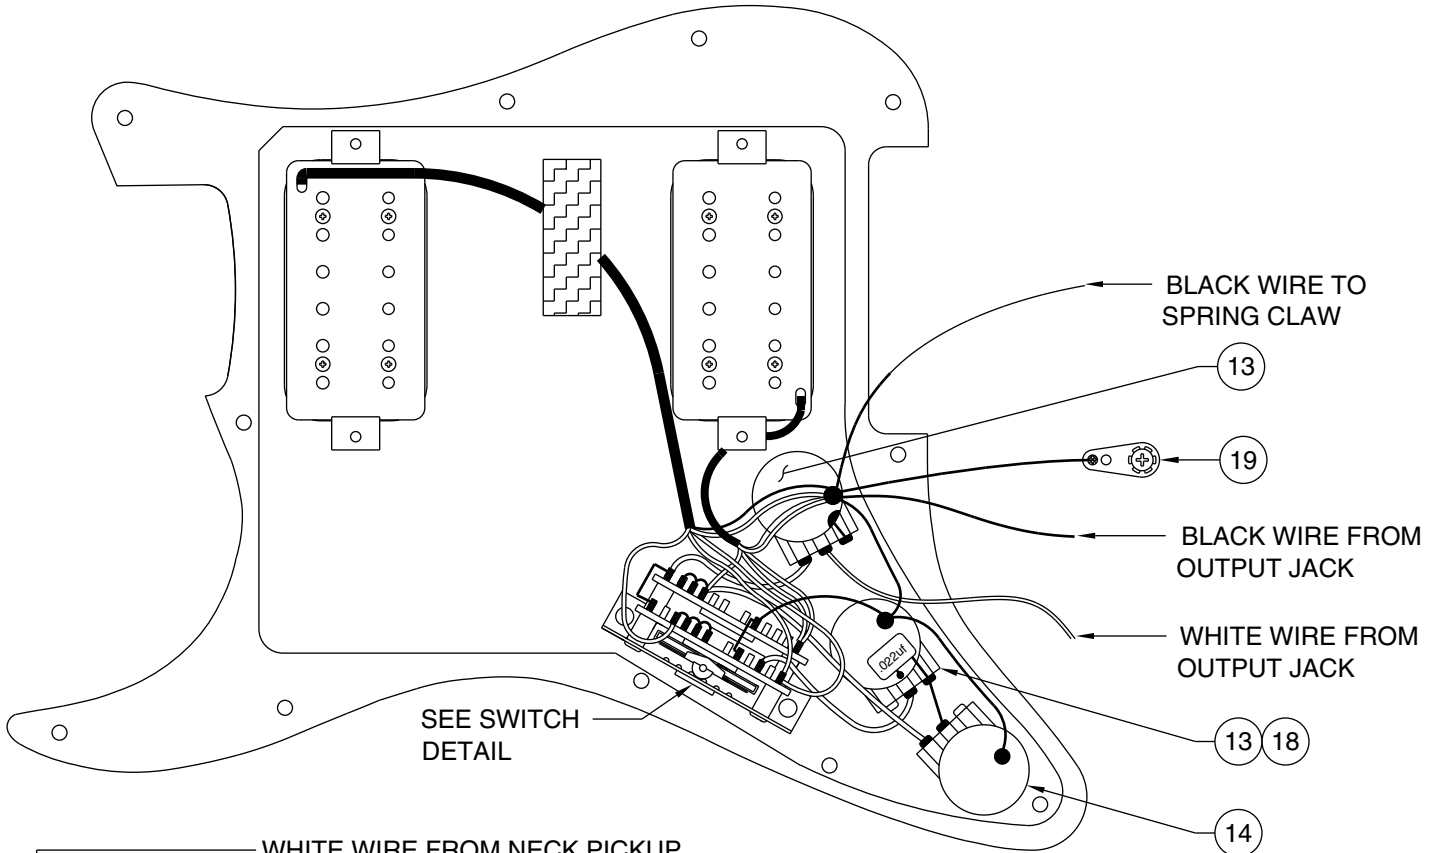

PICKGUARD ASSEMBLY

SWITCH WIRING DETAIL