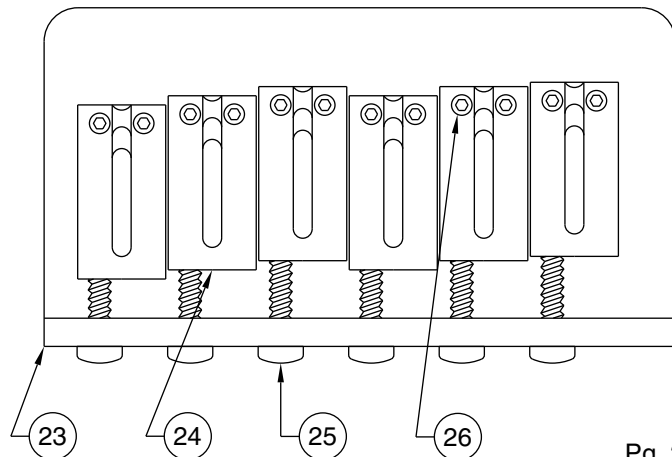

AM. DOUBLE FAT STRAT HARD TAIL 0117230

PICKGUARD ASSEMBLY

SWITCH WIRING DETAIL

N.T.S.

BRIDGE ASSEMBLY

**AM. DOUBLE FAT STRAT HARD TAIL 0117230**

REF.#	P/N	DESCRIPTION
1	0056215000	Neck, American Stratocaster, R/W
2	0021374000	Tuning Key, W/Bushing
3	0056260000	Tuning Key, E,B,G,D, W/Bushing
4	0083675000	Bone Nut
5	0021537000	String Retainer
	0021405000	Mounting Screw
6	0020810000	Truss Rod Adjustment Nut
	0023811000	Truss Rod Adjusting Wrench
7	0056184xxx	Body, Am. Strat., Solid Paint
	0054631xxx	Body, Am. Strat., Sunburst
	0053707xxx	Body, Am. Deluxe Strat., Ash
8	0054038000	Neck Mounting Plate
	0021424000	Mounting Screw
	0031571000	Tilt Adjustment Screw
	0023811000	Neck Adjusting Wrench
9	0021453000	Strap Button
	0021422000	Mounting Screw
	0019056000	Felt Washer, Black
	0020491000	Felt Washer, White
10	0053045000	Pickguard, Big Apple Strat., Shell
	0053044000	Pickguard, Big Apple Strat., Pearl
	0021407000	Mounting Screw
11	0056248000	Pickup, Neck, Seymour Duncan
	0050166000	Mounting Screw
	0050167000	Spring, Humbucker
12	0056249000	Pickup, Bridge, Seymour Duncan
	0050166000	Mounting Screw
	0050167000	Spring, Humbucker
13	0038950000	Control, 500K, (2) Taper
	0016352000	Mounting Hex Nut
	0016436000	Lock Washer, Intl
14	0013446000	Control, 250K, Taper
	0016352000	Mounting Hex Nut
	0016436000	Lock Washer, Intl
15	0056254000	Knob, Volume, Parchment
16	0056255000	Knob, Tone, Parchment, (2)
17	0050610000	Switch, Lever 5-Position
	0021417000	Mounting Screw
	0056253000	Knob, Parchment
18	0024832000	Capacitor, .022uf
19	0012869000	Solder Lug
	0015116000	Mounting Screw
20	0021956000	Output Jack
	0016352000	Mounting Hex Nut
	0016436000	Lock Washer, Intl
21	0010280090	Ferrule, Jack
	0021407000	Mounting Screw
22	0032909000	Bridge Assembly, Am. Strat
	0021373000	Mounting Screw
23	0032911000	Bridge Plate
24	0026099000	Bridge Section, (6)
25	0017031000	Intonation Screw, (6)
	0019395000	Intonation Spring, 5&6
	0019394000	Intonation Spring, 1-4
26	0026779000	Height Adjustment Screw, 1&6
	0026780000	Height Adjustment Screw, 2-5
	0018531000	Adjusting Wrench, Saddle Height
27	0021429000	Ferrule String Retainer