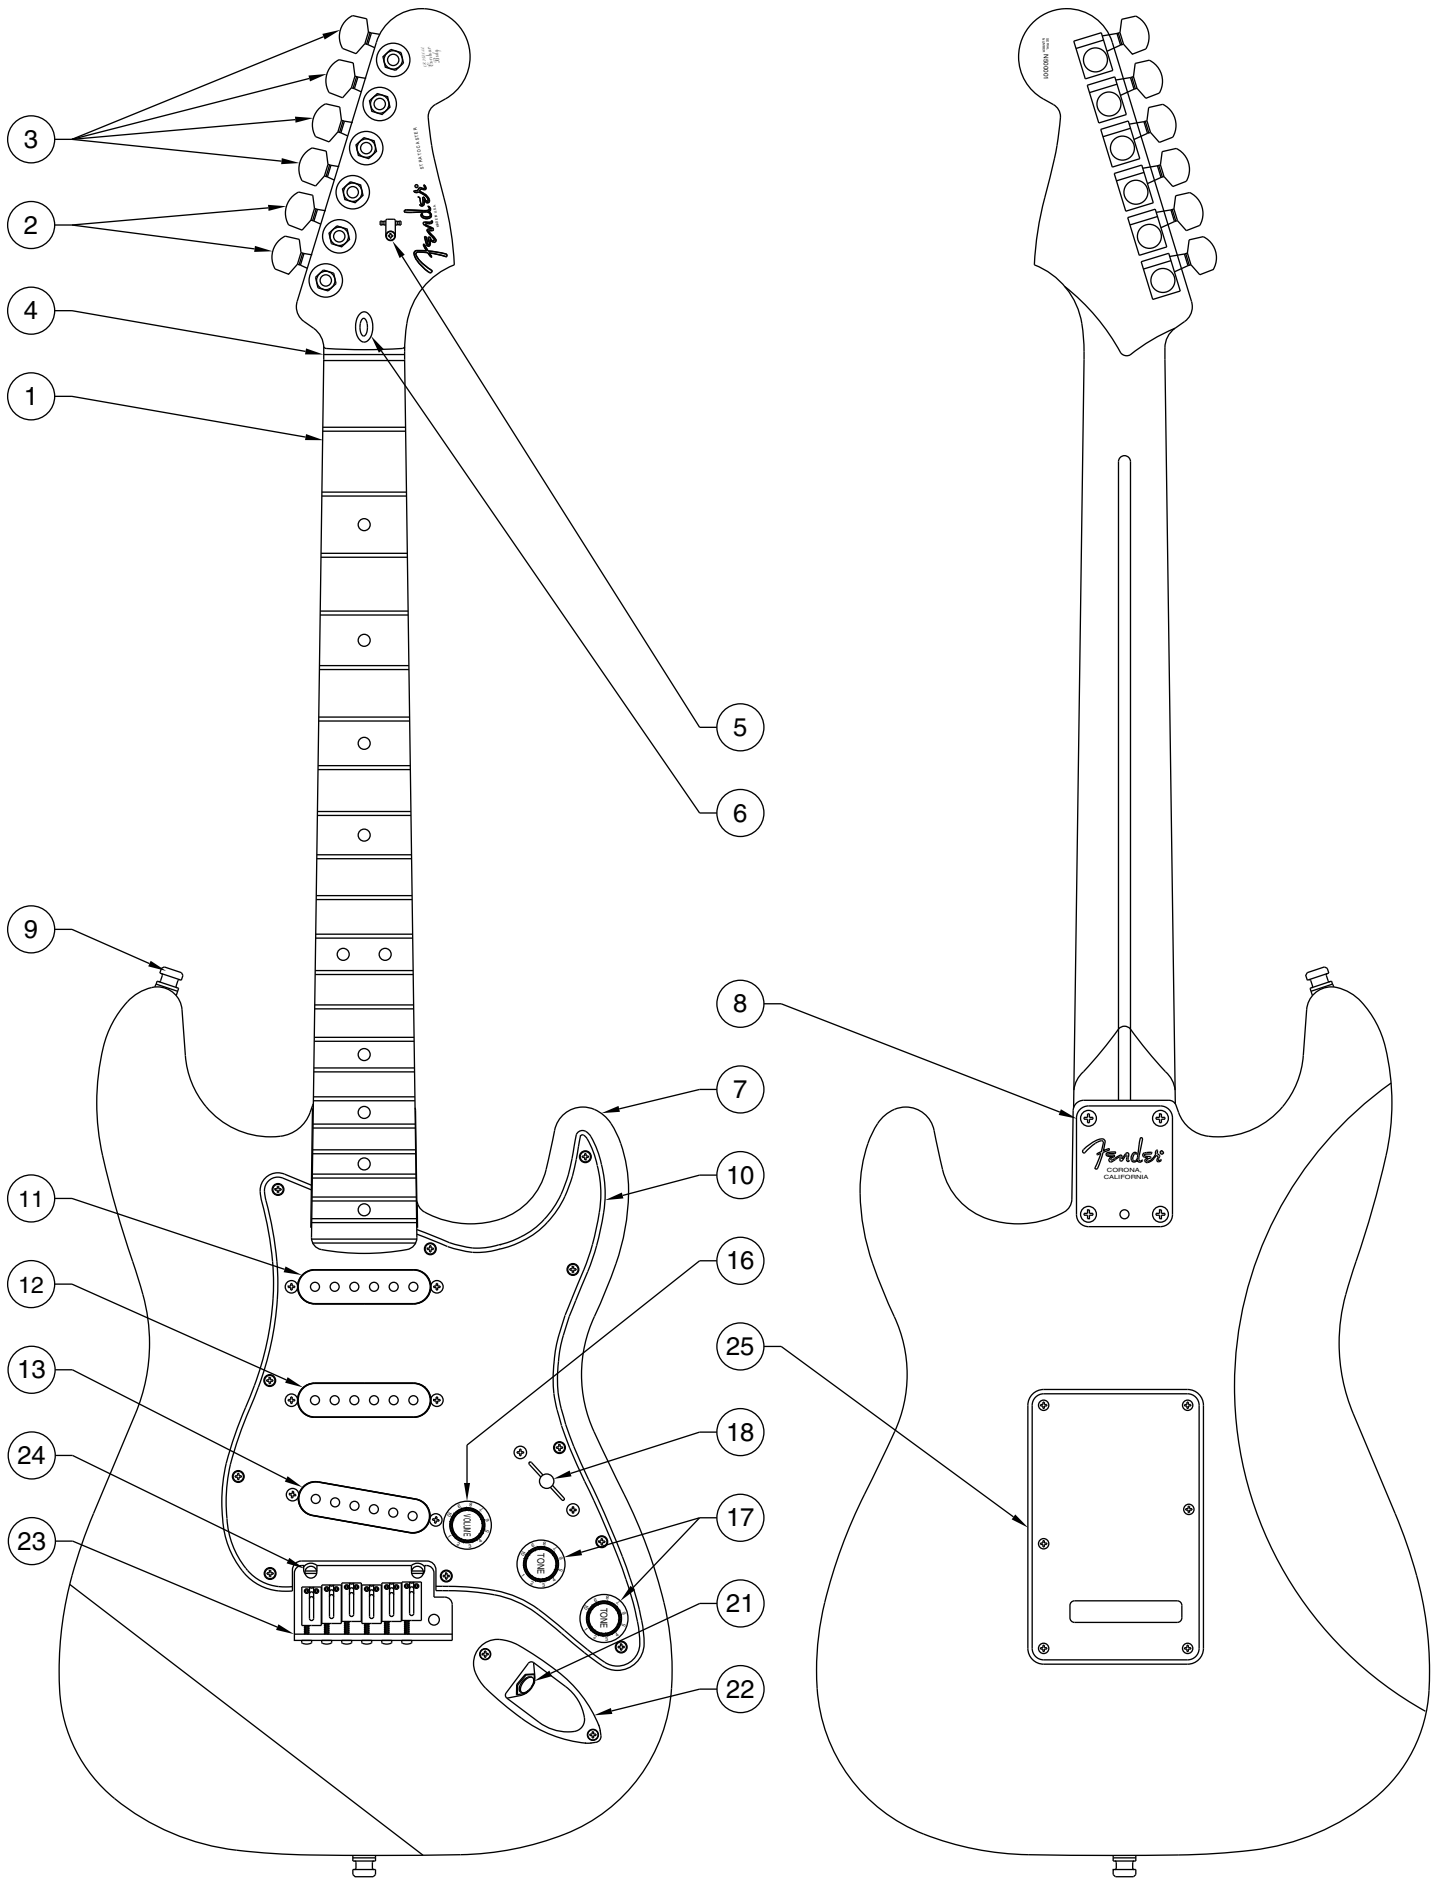

AMERICAN STRATOCASTER 0117400/7402