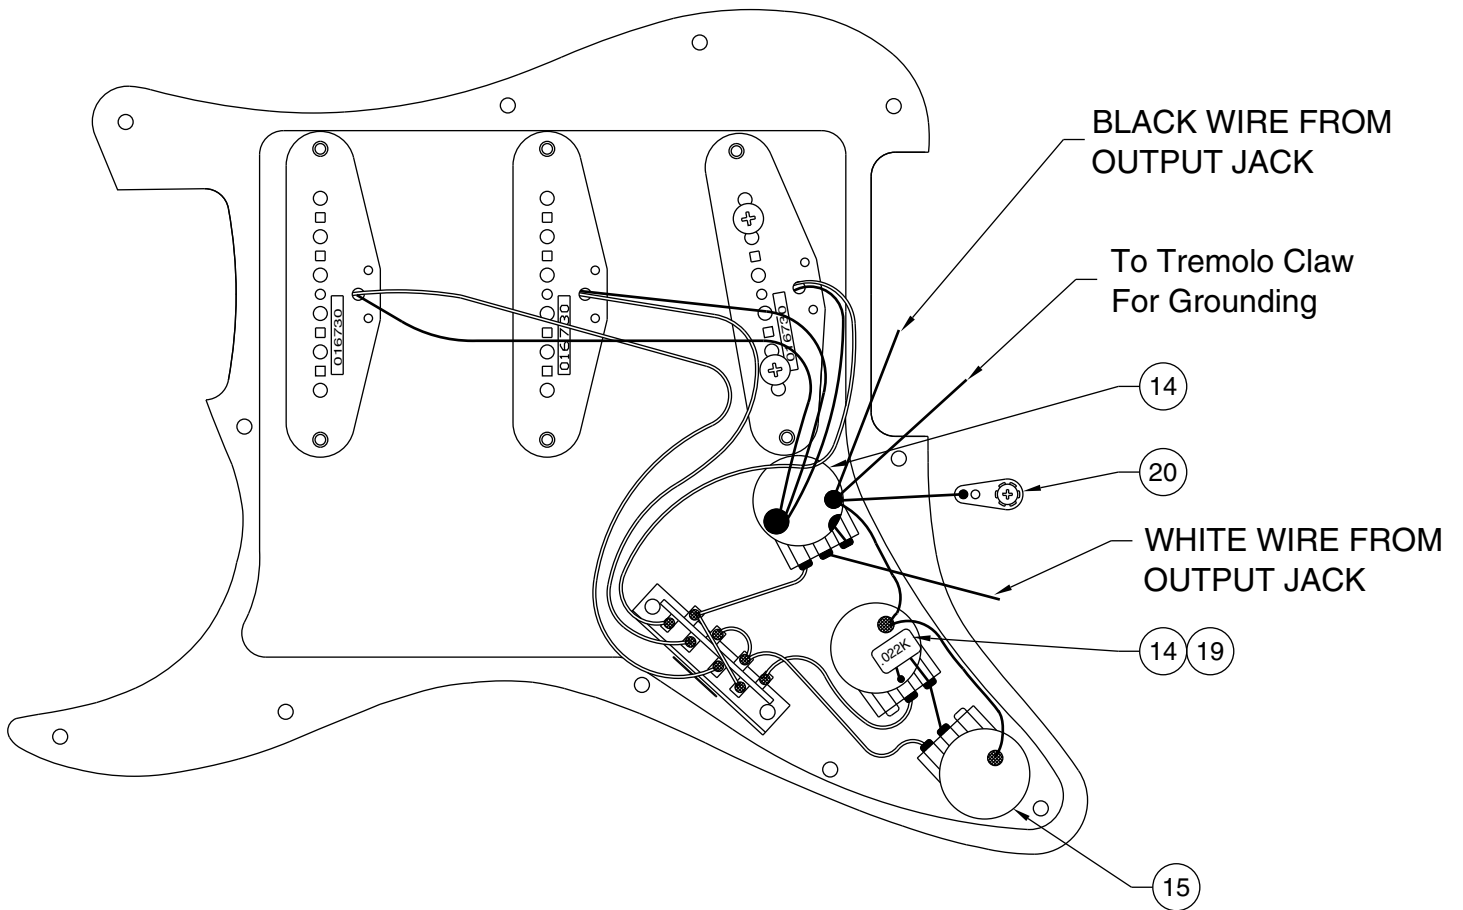

AMERICAN STRATOCASTER 0117400/7402

PICKGUARD ASSEMBLY