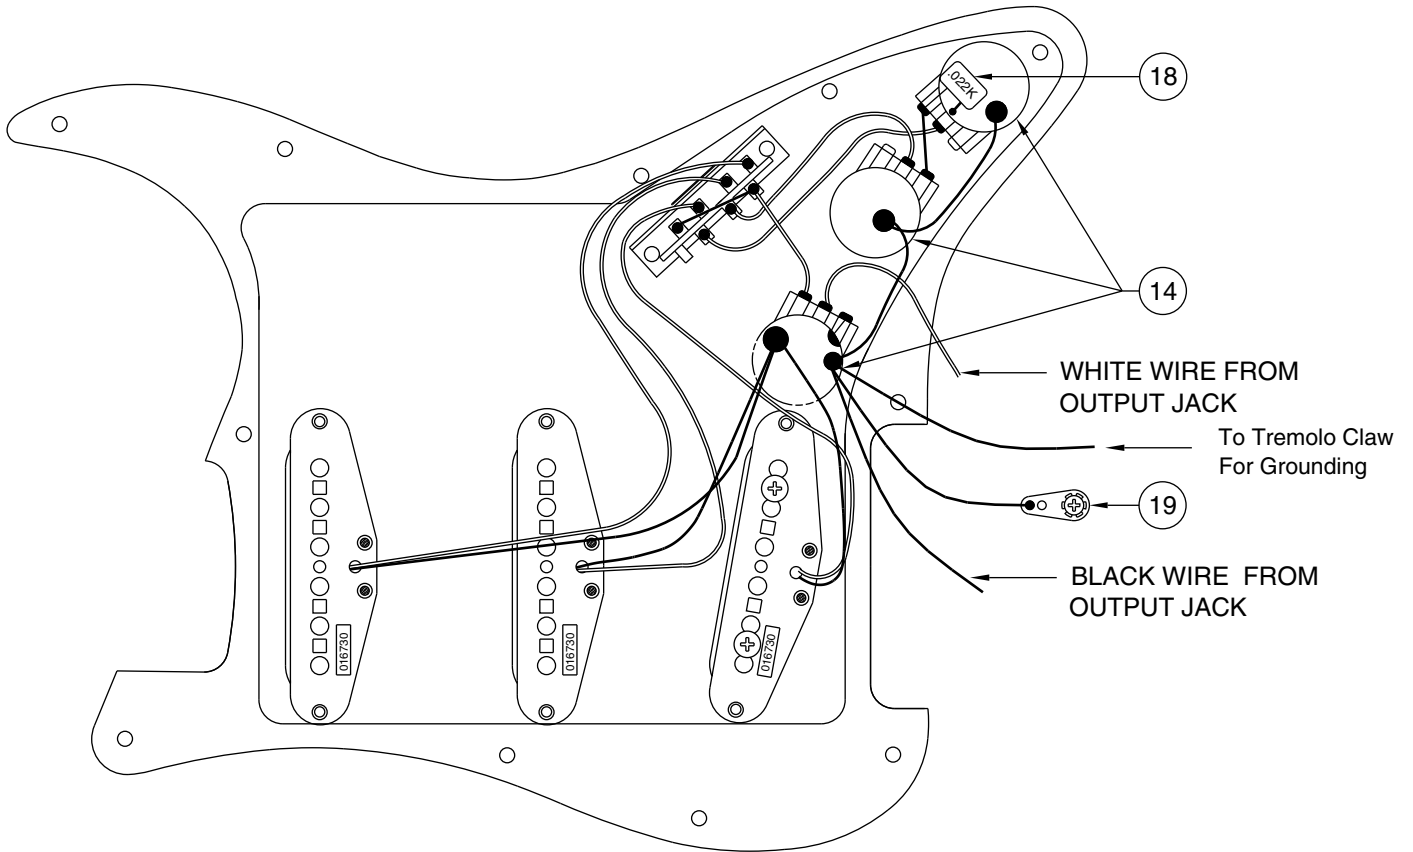

PICKGUARD ASSEMBLY