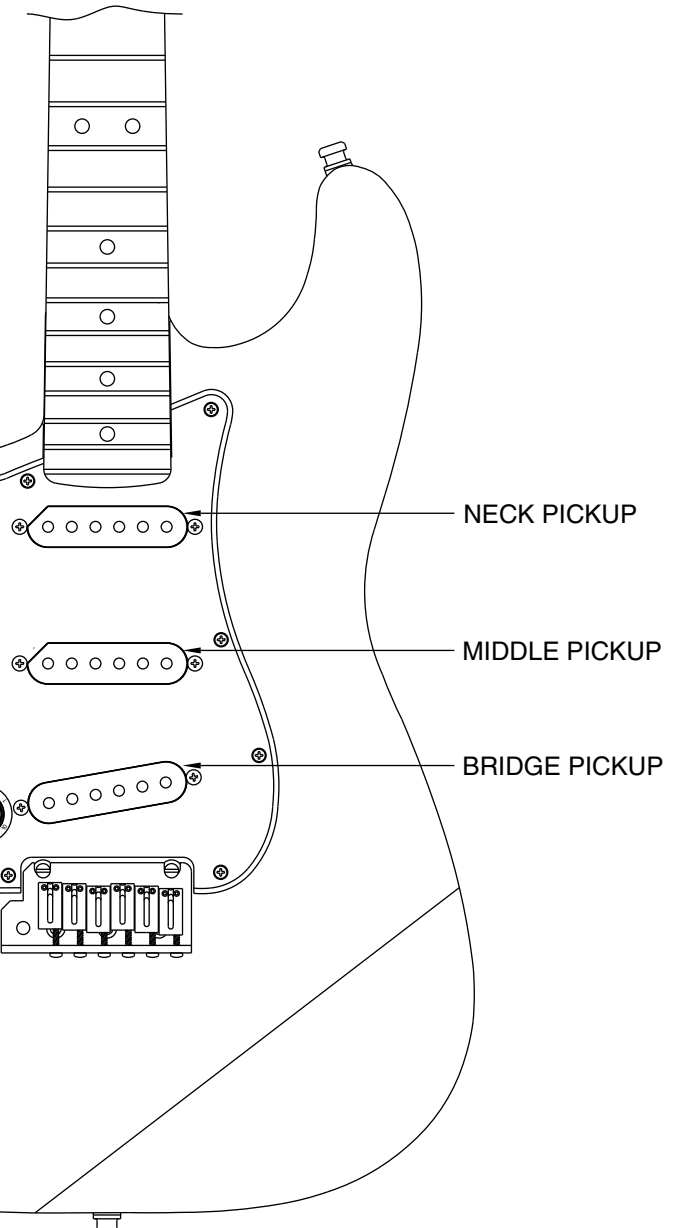

Body Part Number	
0048702500	3 - Color Sunburst
0055310501	White Blonde
0056239506	Black
0056239515	Hot Rod Red

SWITCH & CONTROL FUNCTION

5 WAY SWITCH POSITION					
					← 5 WAY SWITCH POSITION
T1	T1&T2	T2	T2	NT	← TONE CONTROL
					← NECK PICKUP
					← MIDDLE PICKUP
					← BRIDGE PICKUP
	PICKUP IS ON				PICKUP IS OFF

5 ○
4 ○
3 ○
2 ○
1 ○

SEE 5 WAY SWITCH
DIAGRAM

MASTER VOLUME

TONE CONTROL (T1)

TONE CONTROL (T2)

NECK PICKUP

MIDDLE PICKUP

BRIDGE PICKUP