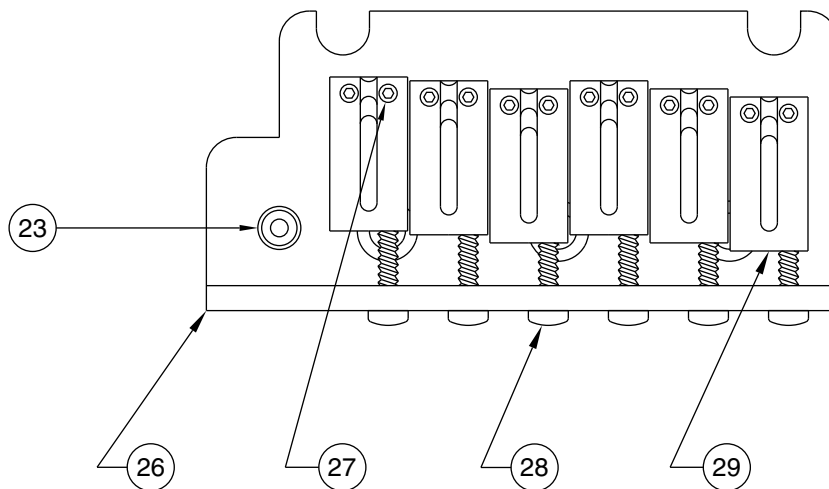

BRIDGE ASSEMBLY