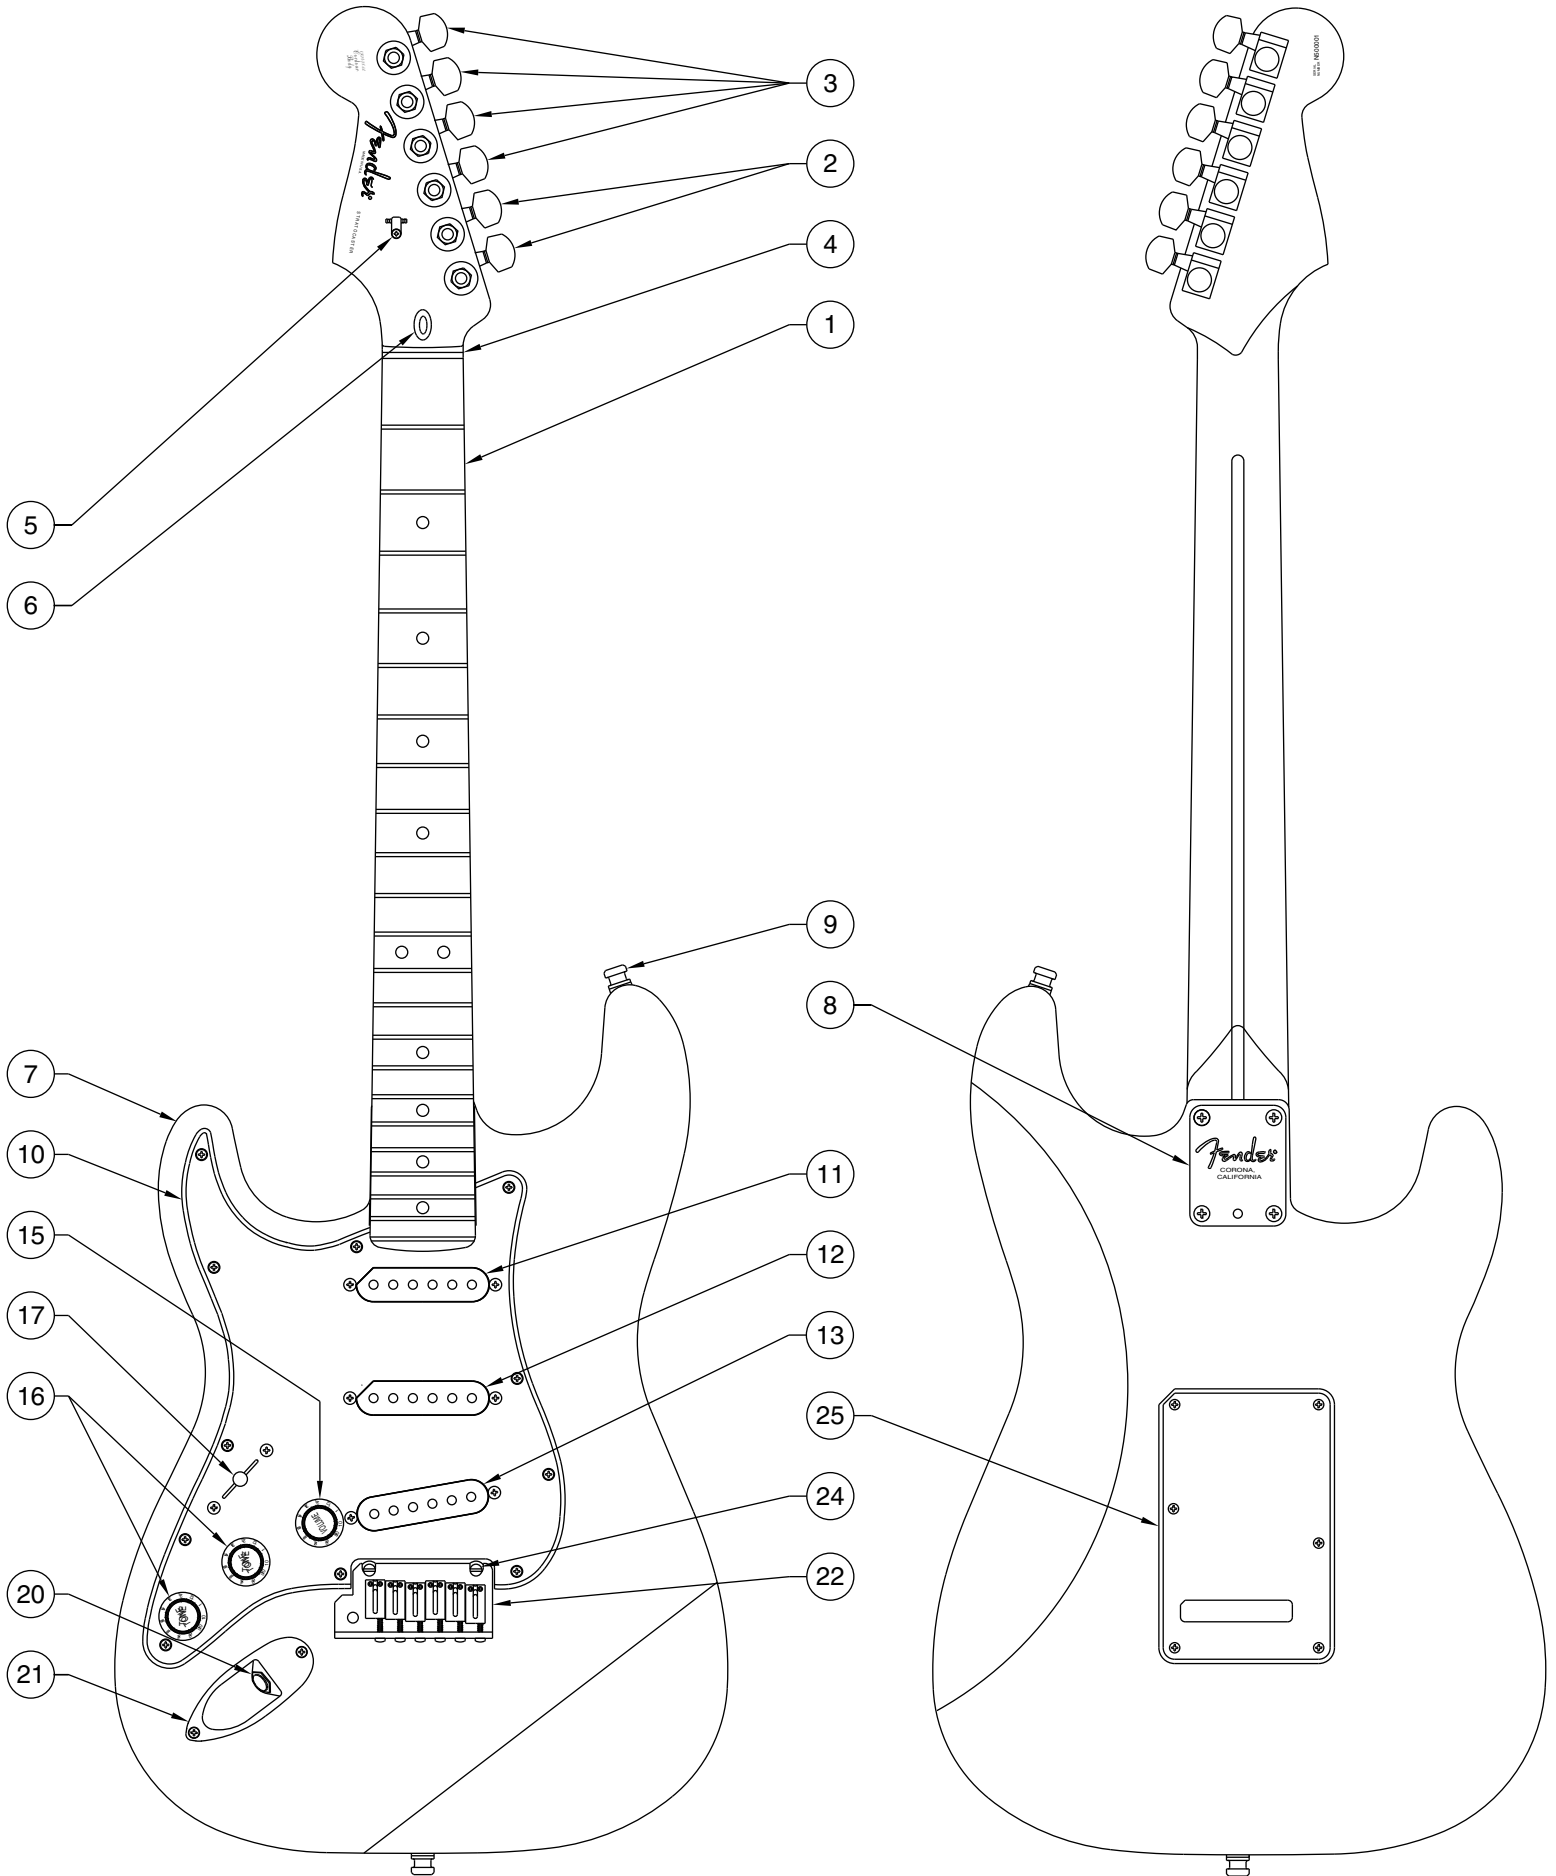

AMERICAN STRATOCASTER LEFT HAND 0117420/7422