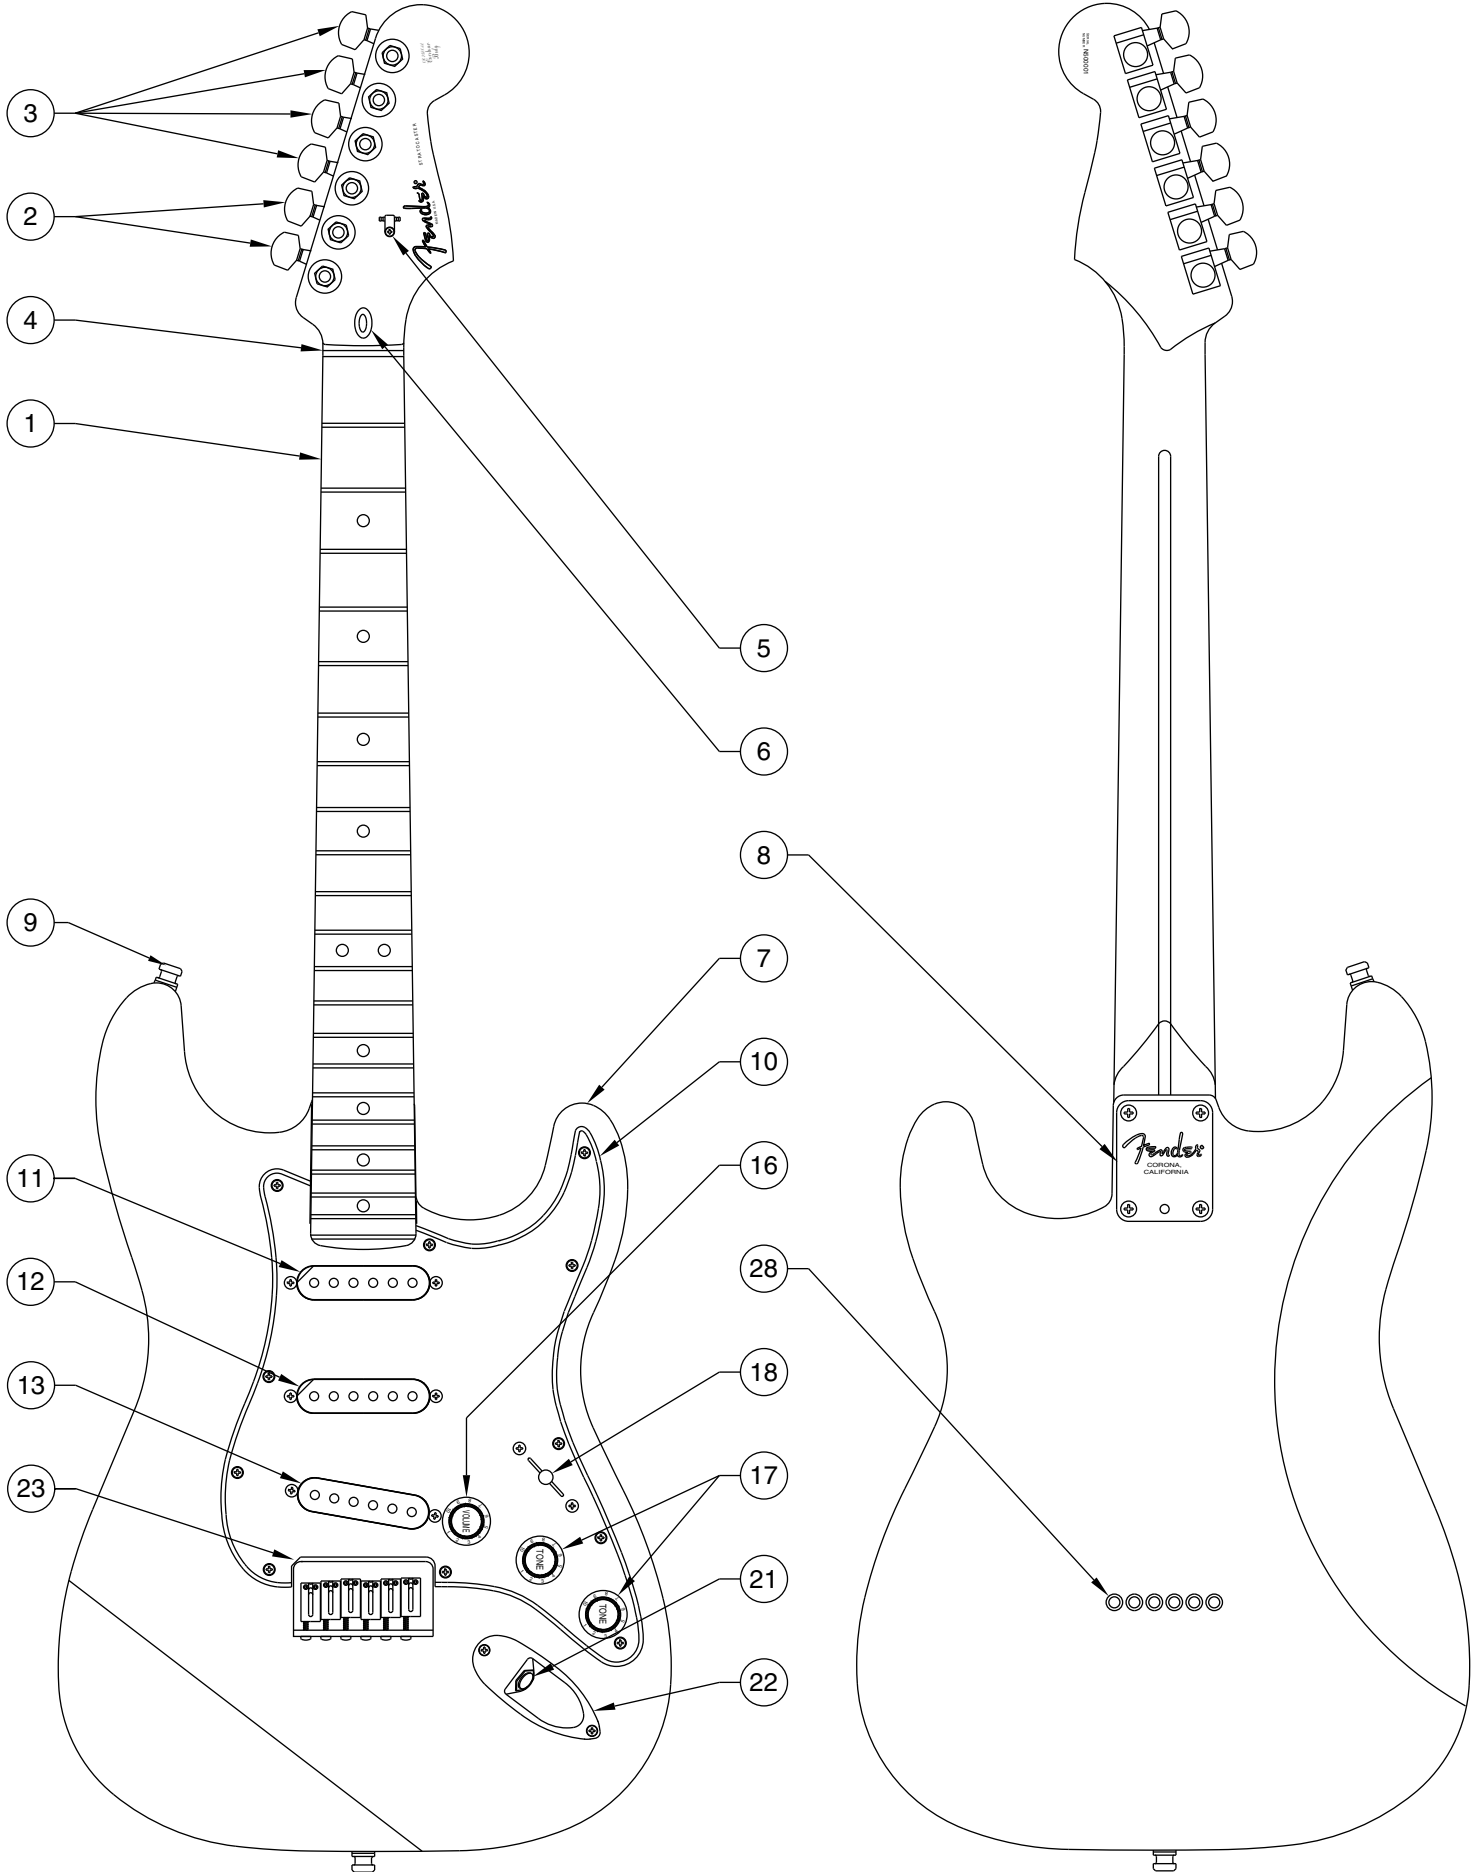

AMERICAN STRATOCASTER HARD TAIL 0117430/7432

PICKGUARD ASSEMBLY

BRIDGE ASSEMBLY

Body Part Number	
0054631500	3 - Color Sunburst
0056184506	Black
0056184515	Hot Rod Red
0056184574	Aqua Marine Metallic
0053707501	White Blonde
0053707521	Natural

SWITCH & CONTROL FUNCTION

5 WAY SWITCH POSITION					
					← 5 WAY SWITCH POSITION
T1	T1&T2	T2	T2	T2	← TONE CONTROL
					← NECK PICKUP
					← MIDDLE PICKUP
					← BRIDGE PICKUP
	← PICKUP IS ON				← PICKUP IS OFF