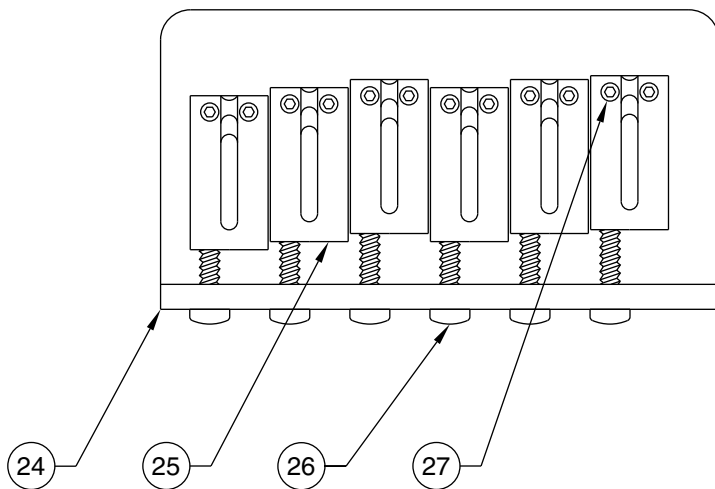

BRIDGE ASSEMBLY