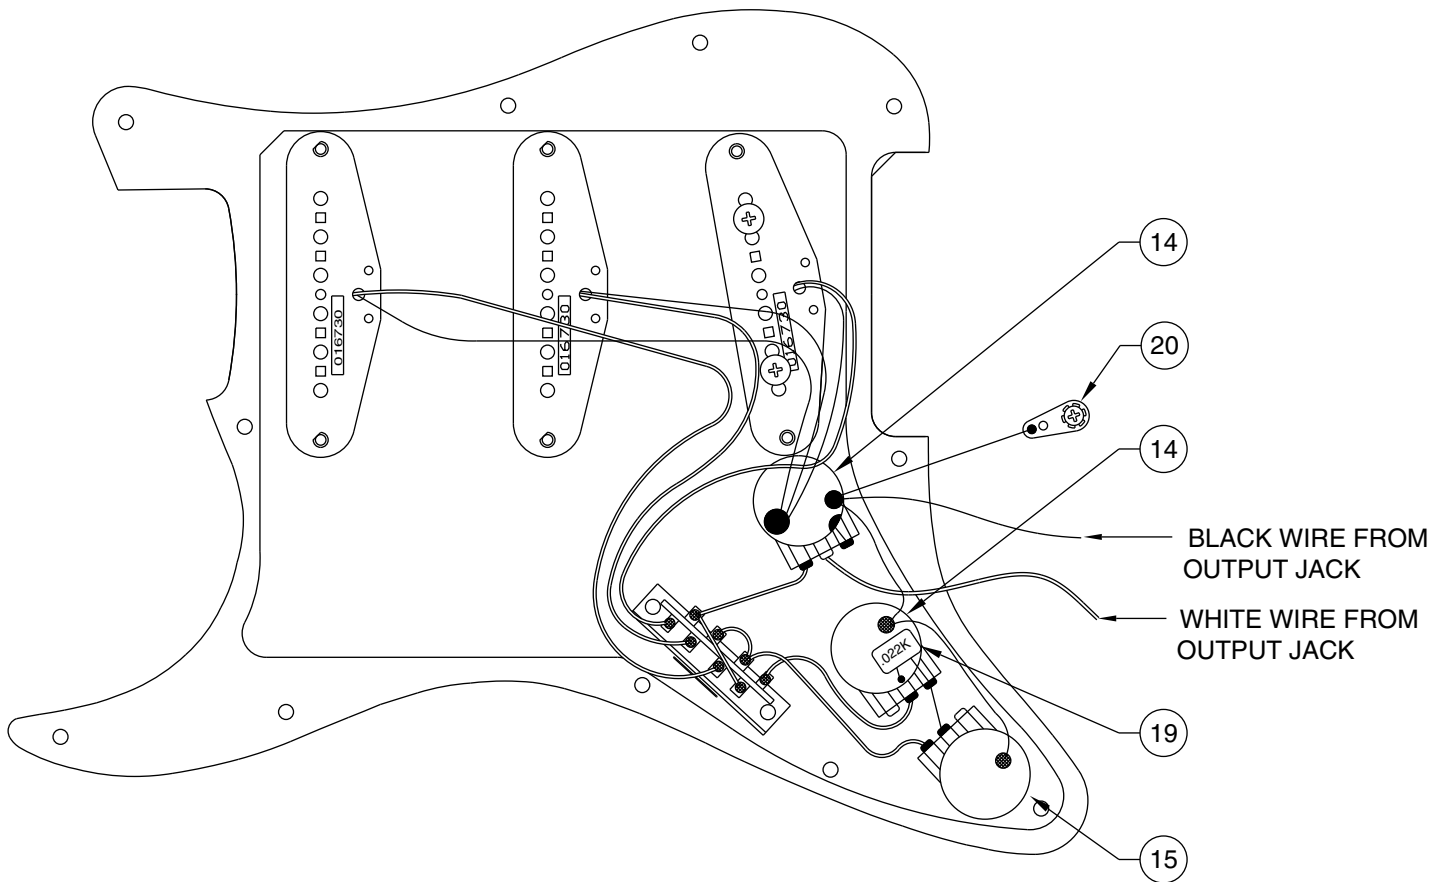

PICKGUARD ASSEMBLY