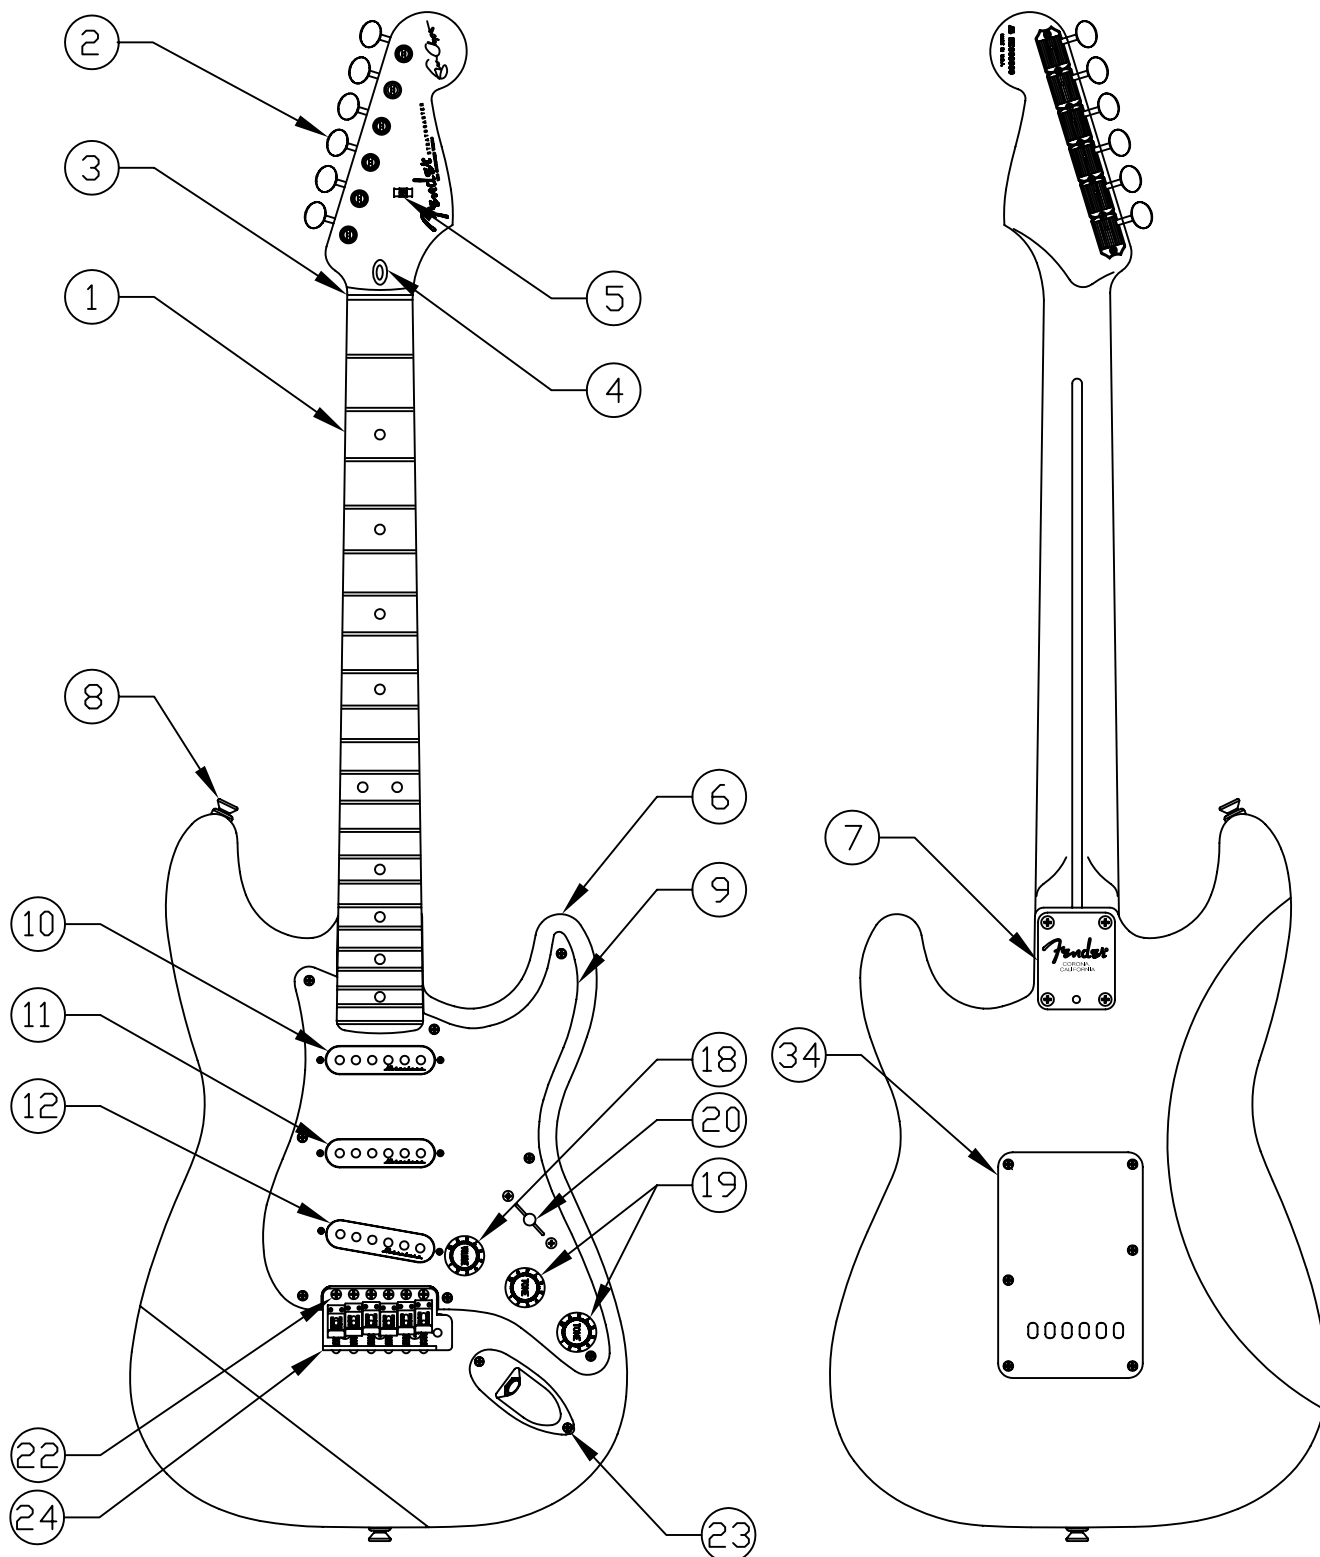

ERIC CLAPTON STRAT UPGRADE®, 011-7602

Fender®