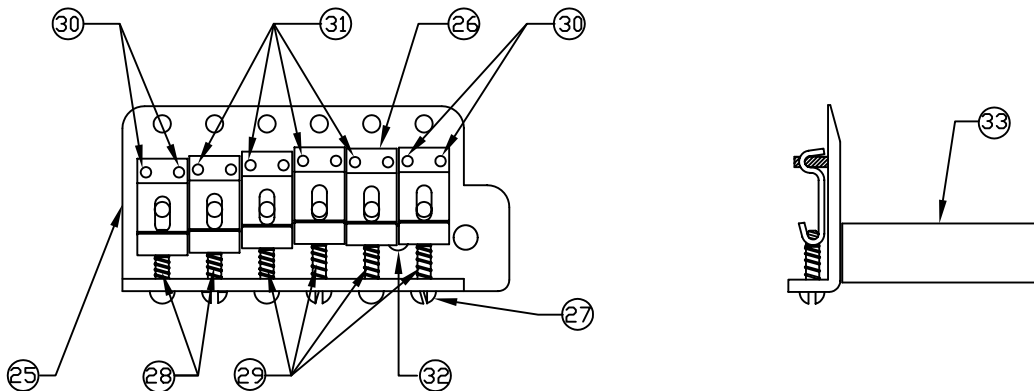

ERIC CLAPTON STRAT UPGRADE[®], 011-7602

Fender[®]

ERIC CLAPTON STRAT UPGRADE[®], 011-7602

WIRING DIAGRAM

BRIDGE ASSEMBLY

Fender[®]

ERIC CLAPTON STRAT UPGRADE[®], 011-7602

REF.#	P/N	DESCRIPTION	REF.#	P/N	DESCRIPTION
1	0029685000	Neck, Clapton Strat 22 Fret Pnt	15	0028531000	Control 250K, Tone
2	0019309000	Tuning Key GTR-Vint Nickel		0016352000	Mounting Nut
	0011357000	Tuning Key Mounting Screw		0022384000	Lock Washer
	0019312000	Tuning Key Bushing	16	0019640000	Shield Alum Vintage Strat
3	0083675000	Bone Nut	17	0053291000	Switch, 5-Way Level Grigsby w/ MR
4	0023811000	Truss Rod Adjusting Wrench		0015776000	Mounting Screw
5	0010389000	String Guide, Nickel, 2 Str	18	0056149000	Knob, Volume Strat, White
	0011358000	Mounting Screw	19	0056148000	Knob, Tone, White
	0020423000	String Guide Spacer	20	0019554000	Knob, Selector Switch
6	See Chart	Body Eric Clapton Strat Paint	21	0012869000	Solder Lug
7	0054038000	Plate-Neck, Spaghetti Logo, Tilt		0015116000	Mounting Screw
	0015636000	Mounting Screw	22	0016170000	Pivot Screw
	0031571000	Tilt Adjustment Screw	23	0039432000	Output Jack
	0023811000	Tilt Adjusting Wrench		0016436000	Lock Washer
8	0012344000	Strap Button		0016352000	Mounting Hex Nut
	0016188000	Mounting Screw		0010280090	Jack Ferrule
9	0019490000	Pickguard, Vintage Strat		0015578000	Mounting Screw
	0015578000	Mounting Screw	24	0019642000	Bridge Assy, Vintage Stratocaster
10	0058018000	Pickup, Strat NF, Wht, Neck	25	0019470000	Bridge Plate, Vintage Strat
	0015776000	Mounting Screw	26	0019280000	Bridge Section, Vintage Strat (6)
	0055172000	Mounting Tube	27	0015693000	Intonation Screw (6)
11	0058018000	Pickup, Strat NF, Wht, Mid	28	0019281000	Intonation Spring (4)
	0015776000	Mounting Screw	29	0019273000	Intonation Spring (2)
	0055172000	Mounting Tube	30	0032782000	Height Adjustment Screw (4)
12	0058019000	Pickup, Strat NF, Wht, Bridge	31	0016071000	Height Adjustment Screw (8)
	0015776000	Mounting Screw	32	0019656000	Bridge-to-Block Mounting Screw
	0055172000	Mounting Tube	33	0019473000	Bridge Block Vintage Strat
13	0021682000	Control 50K Audio, Volume	34	0019649000	Back Plate, Vintage Strat, White
	0016352000	Mounting Nut		0015578000	Back Plate Mounting Screw
	0022384000	Lock Washer		0010272100	Tremolo Claw
14	0021686000	Control Dual 250K, Tone		0031643000	Tremolo Spring
	0024832000	Capacitor, .022uF		0015636000	Mounting Screw
	0024996000	Resistor CF 82K	35	0028617000	Circuit Board Assy, Clapton Guitar
	0016352000	Mounting Nut		0017405000	Battery 9 Volt
	0022384000	Lock Washer		0016311000	Screw
				0013018000	Spacer