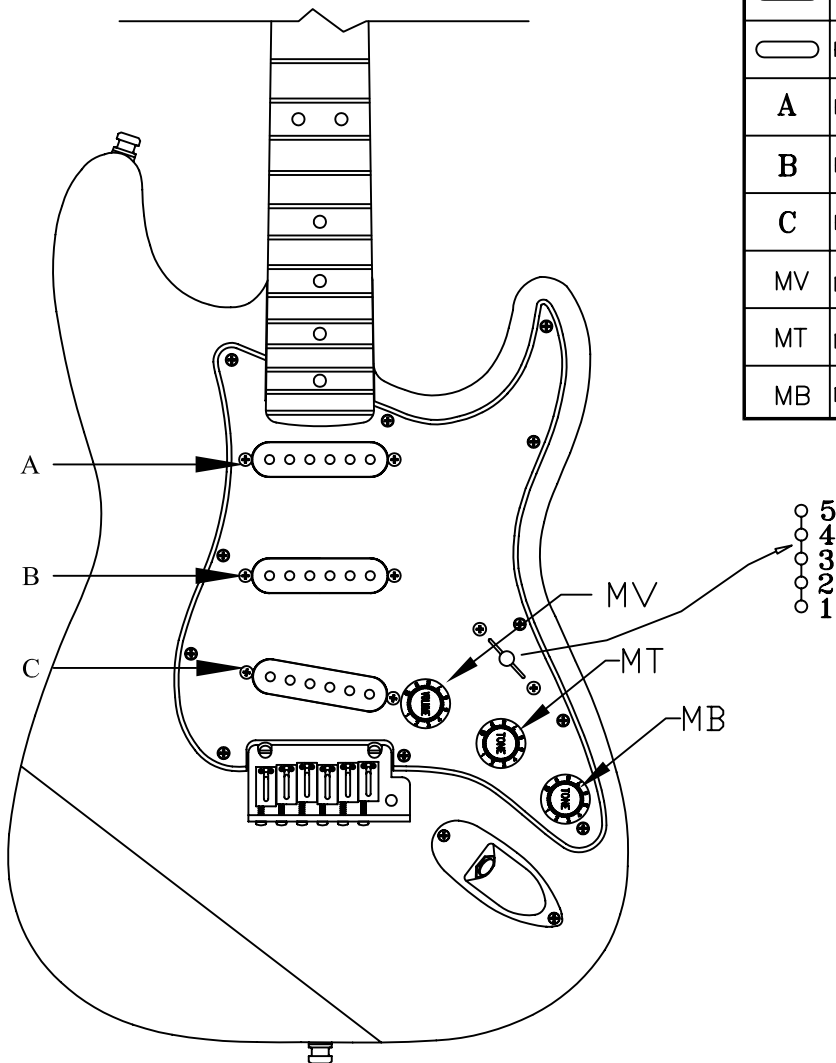

BODY & NECK CHART

BODY		NECK	
P/N	COLOR	P/N	COLOR
0028451505	OLYMPIC WHITE	0029685821	NATURAL
0028451506	BLACK	0029685806	NAT W/ BLK DECAL
0028451543	PEWTER	0029685821	NATURAL
0028451558	TORINO RED	0029685821	NATURAL
0028451571	CANDY GREEN	0029685821	NATURAL

ERIC CLAPTON STRAT UPGRADE[®], 011-7602

SWITCH & CONTROL FUNCTION

5 WAY SWITCH POSITION					
5	4	3	2	1	
					← NECK PICKUP (A)
					← MIDDLE PICKUP (B)
					← BRIDGE PICKUP (C)
	PICKUP IS ON				 INDICATES POSITION OF 5 WAY SWITCH
	PICKUP IS OFF				
A	PICKUP (NECK)				
B	PICKUP (MIDDLE)				
C	PICKUP (BRIDGE)				
MV	MASTERVOLUME 250K	WORKS IN ALL 5-WAY POSITIONS			
MT	MASTERTONE NO LOAD	WORKS IN ALL 5-WAY POSITIONS			
MB	MID BOOST CONTROL	WORKS IN ALL 5-WAY POSITIONS			