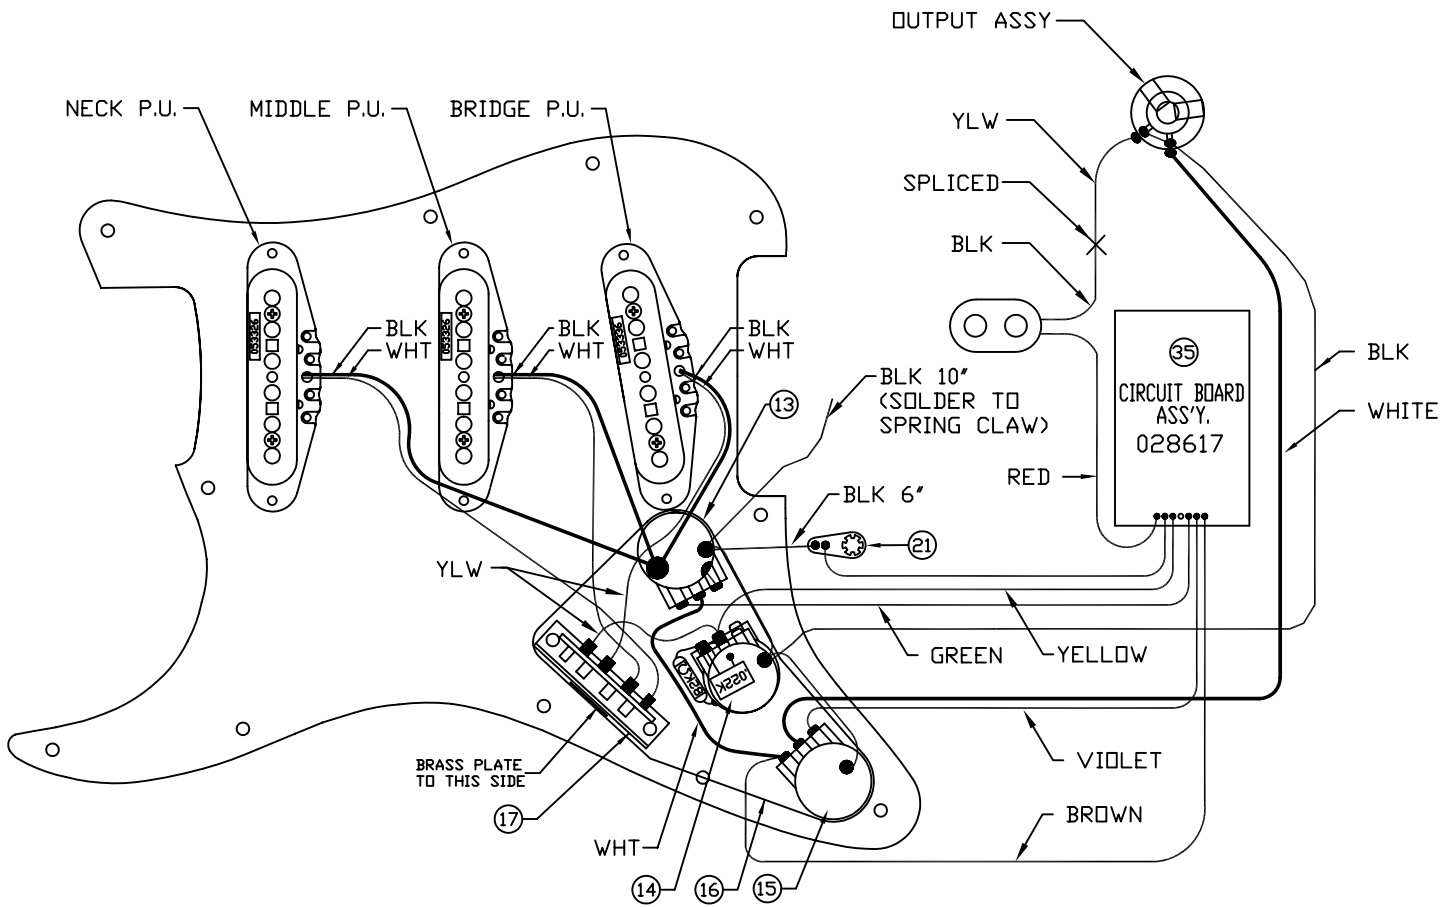

ERIC CLAPTON STRAT UPGRADE®, 011-7602

WIRING DIAGRAM