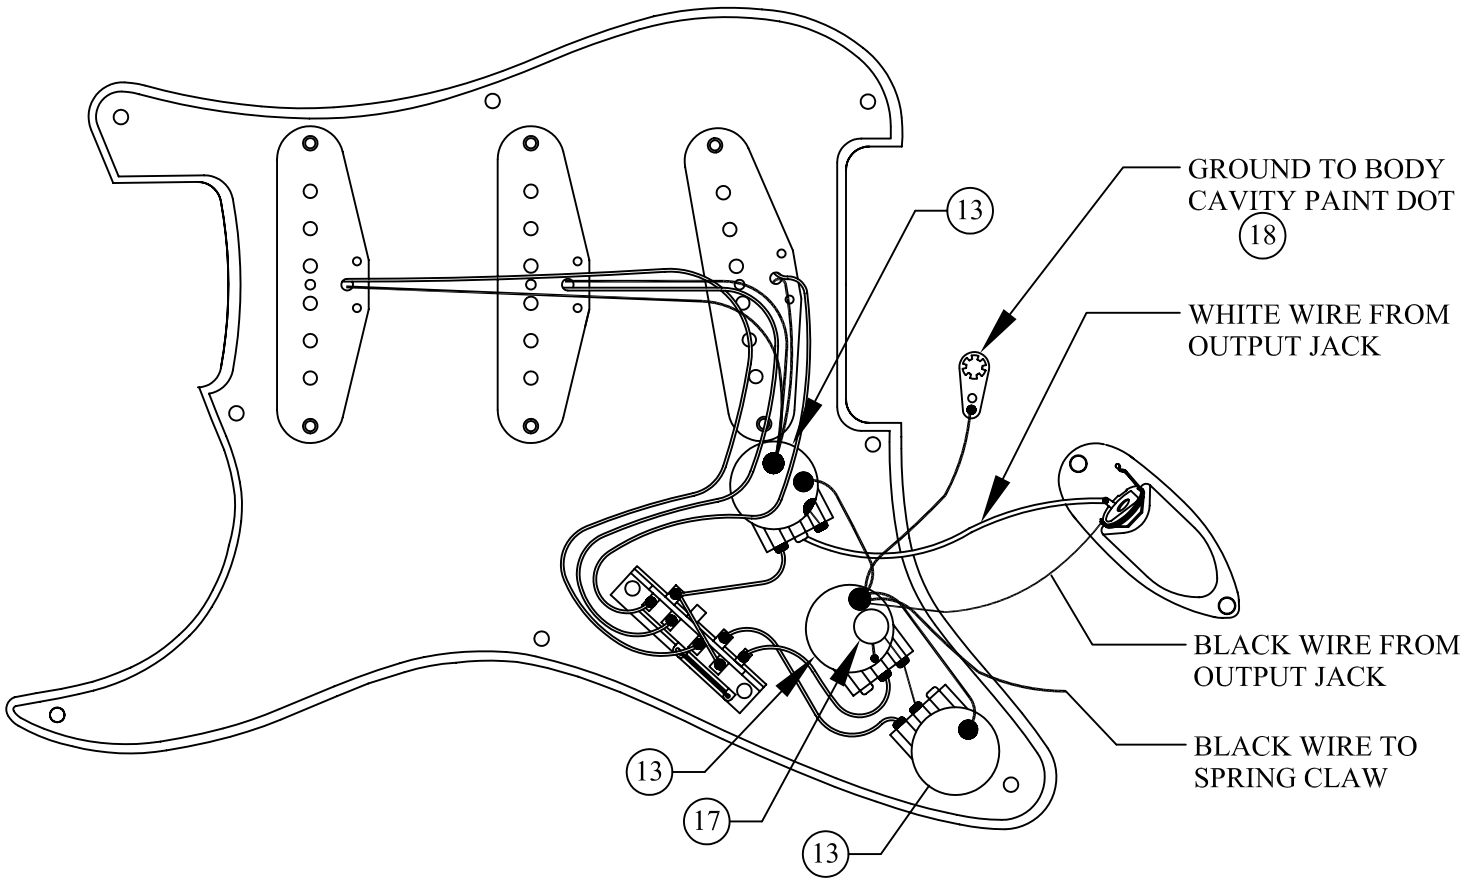

PICKGUARD WIRING DIAGRAM

BRIDGE ASSEMBLY