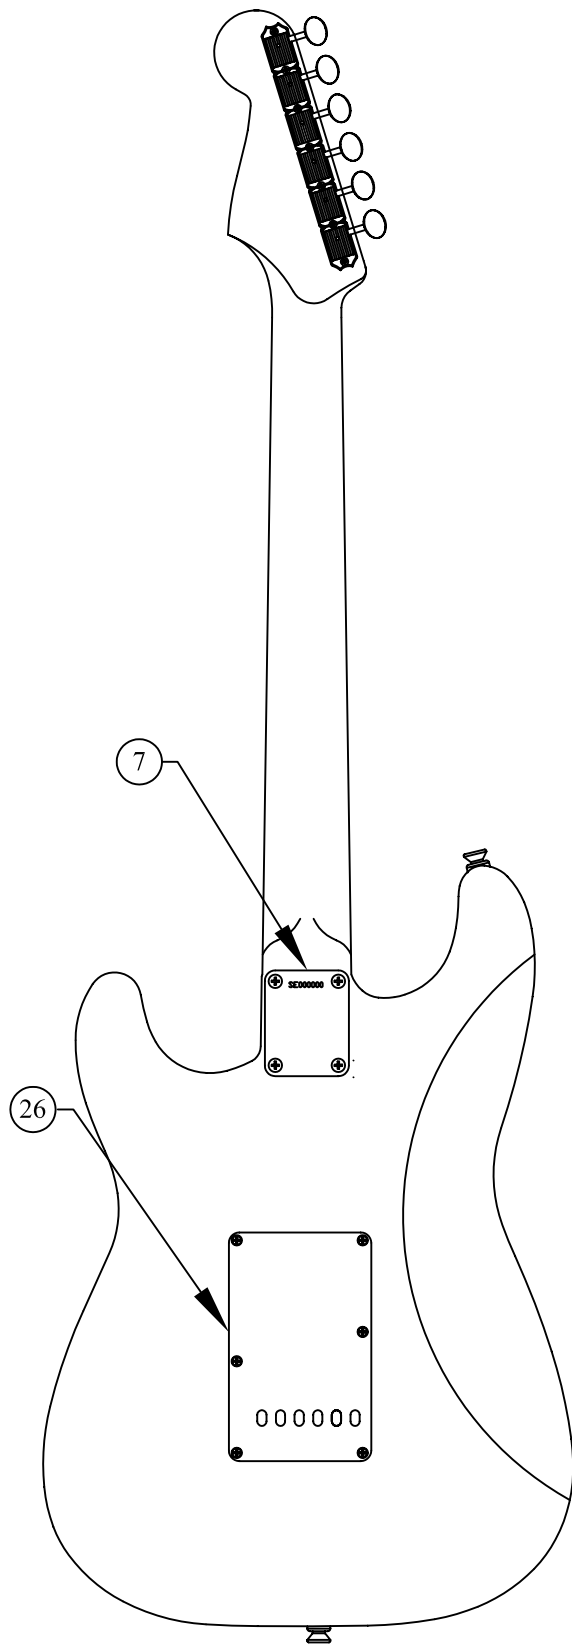

MARK KNOPFLER STRATOCASTER® , 0117800-815

Fender®

PICKGUARD WIRING DIAGRAM

BRIDGE ASSEMBLY

MARK KNOPFLER STRATOCASTER® , 0117800-815

REF.#	P/N	DESCRIPTION	REF.#	P/N	DESCRIPTION
1	0063074000	Neck, Mark Knopfler Stratocaster, Rosewood		0016071000	Height Adjustment Screw, 2-5
2	0019309000	Tuning Key, (1) Set		0018531000	Height Adjustment Wrench
	0011357000	Mounting Screw	26	0019649000	Back Plate, Tremolo
	0019312000	Bushing		0015578000	Mounting Screw
3	0083675000	Bone Nut			
4	0010389000	String Retainer			
	0011358000	Mounting Screw			
	0020423000	Spacer			
5	0012252000	Truss Rod Adjustment Nut			
6	0063073515	Body, Mark Knopfler Strat, Ash, Hot Rod Red			
7	0063094000	Neck Mounting Plate			
	0015636000	Mounting Screw			
8	0012344000	Strap Button			
	0016188000	Mounting Screw			
9	0039492000	Pickguard, Mint Green/Black/Mint Green			
	0015578000	Mounting Screw			
	0019699000	Shield			
10	0056181000	Pickup, Texas Special Neck			
	0015776000	Mounting Screw			
	0036481000	Tubing, Latex Cut			
11	0056182000	Pickup, Texas Special Middle			
	0015776000	Mounting Screw			
	0036481000	Tubing, Latex Cut			
12	0056183000	Pickup, Texas Special Bridge			
	0015776000	Mounting Screw			
	0036481000	Tubing, Latex Cut			
13	0013446000	Control, 250K, (3)			
	0016352000	Mounting Hex Nut			
	0056790000	Lock Washer, Intl			
14	0056145000	Knob, Volume, Aged White			
15	0056144000	Knob, Tone, Aged White (2)			
16	0053291000	Switch, Lever 5-Position			
	0015776000	Mounting Screw			
	0053765000	Knob, Aged White			
17	0021022000	Capacitor, .1uF			
18	0012869000	Solder Lug			
	0015116000	Mounting Screw			
19	0021956000	Output Jack			
	0016352000	Mounting Hex Nut			
	0016436000	Lock Washer, Intl			
20	0010280090	Jack Ferrule			
	0015578000	Mounting Screw			
21	0019642000	Bridge Assembly			
	0016170000	Mounting Screw			
	0019473000	Bridge Block			
	0010272100	Tremolo Claw			
	0015636000	Mounting Screw			
	0031643000	Spring Tremolo Tension			
	0019652040	Tremolo Arm			
	0053766000	Knob, Tremolo Arm, Aged White			
	0012180000	Spring, Tremolo Arm			
22	0019470000	Bridge Plate			
	0019656000	Mounting Screw			
23	0019280000	Bridge Section (6)			
24	0015693000	Intonation Screw (6)			
	0019273000	Intonation Spring 5&6			
	0019281000	Intonation Spring 1-4			
25	0032782000	Height Adjustment Screw 1&6			