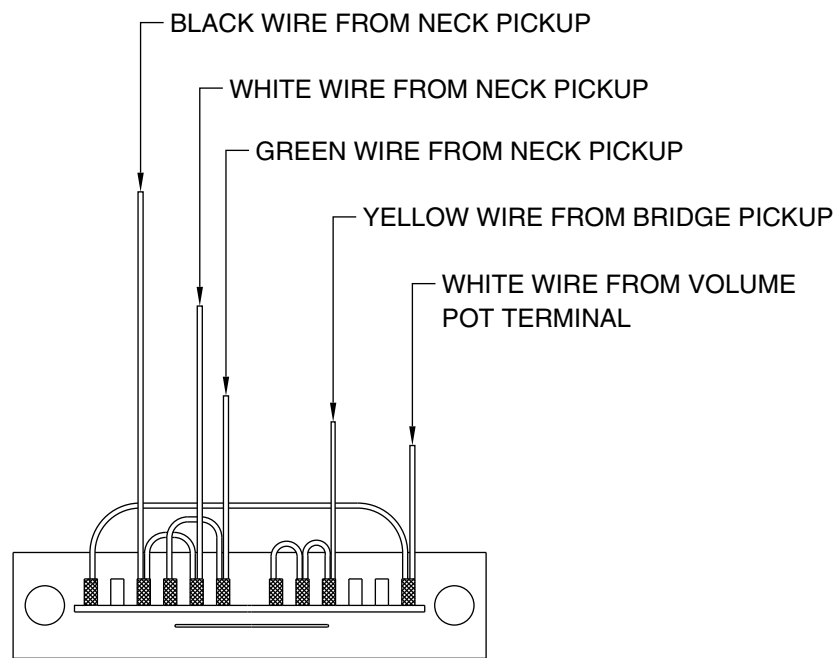

CONTROL ASSEMBLY

SWITCH WIRING DETAIL