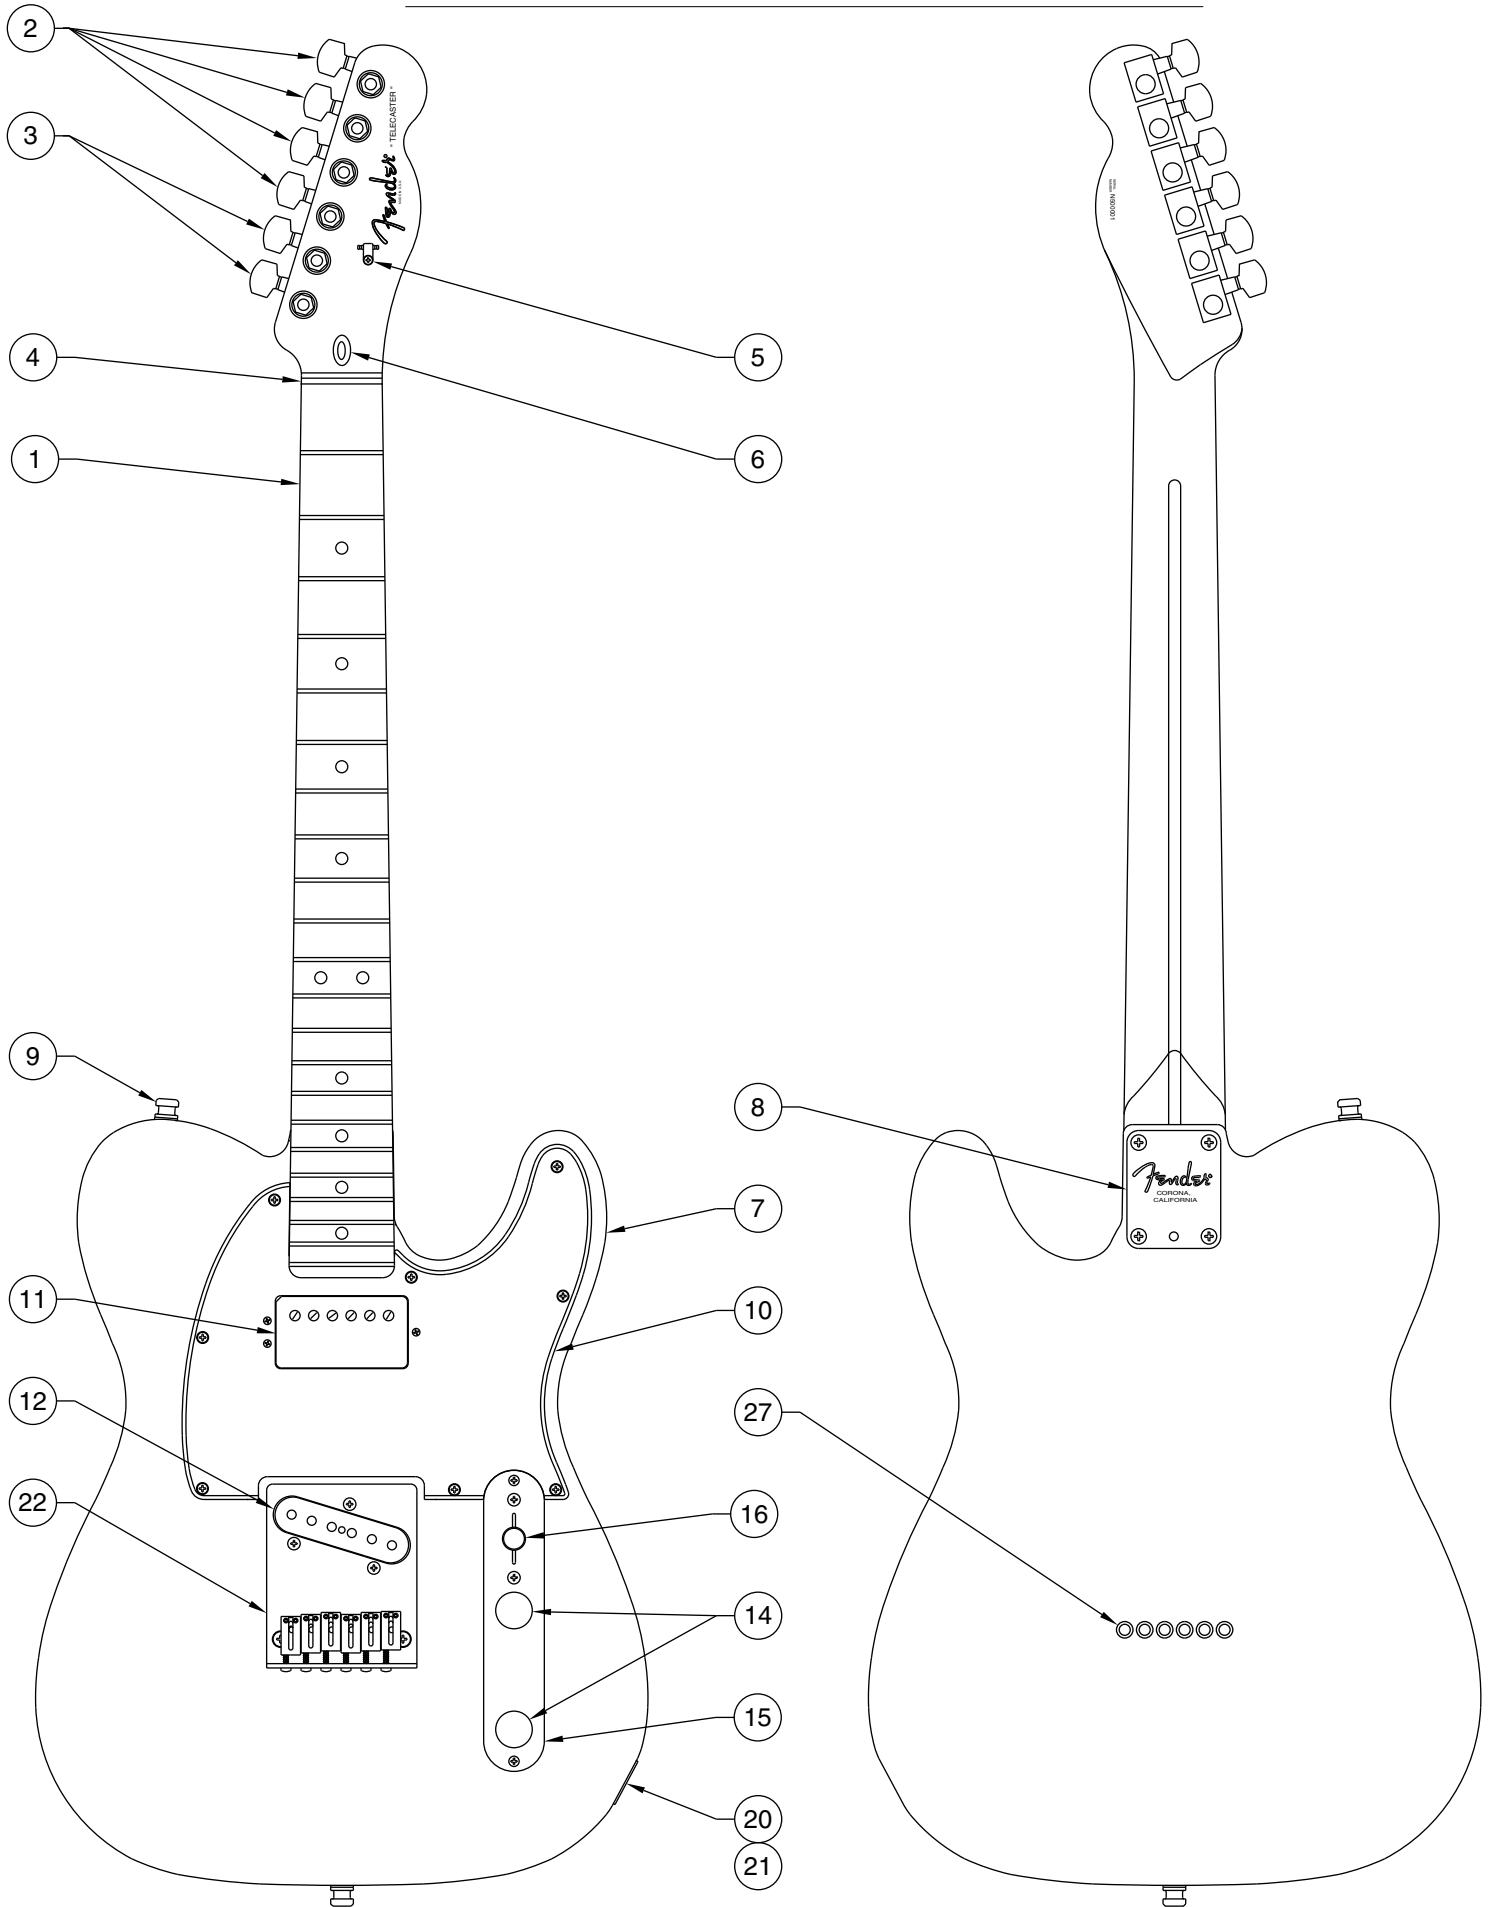

U.S. HOT ROD FAT TELECASTER 0118000