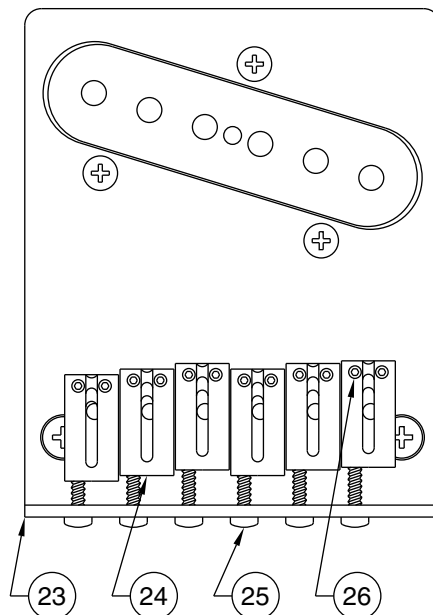

BRIDGE ASSEMBLY