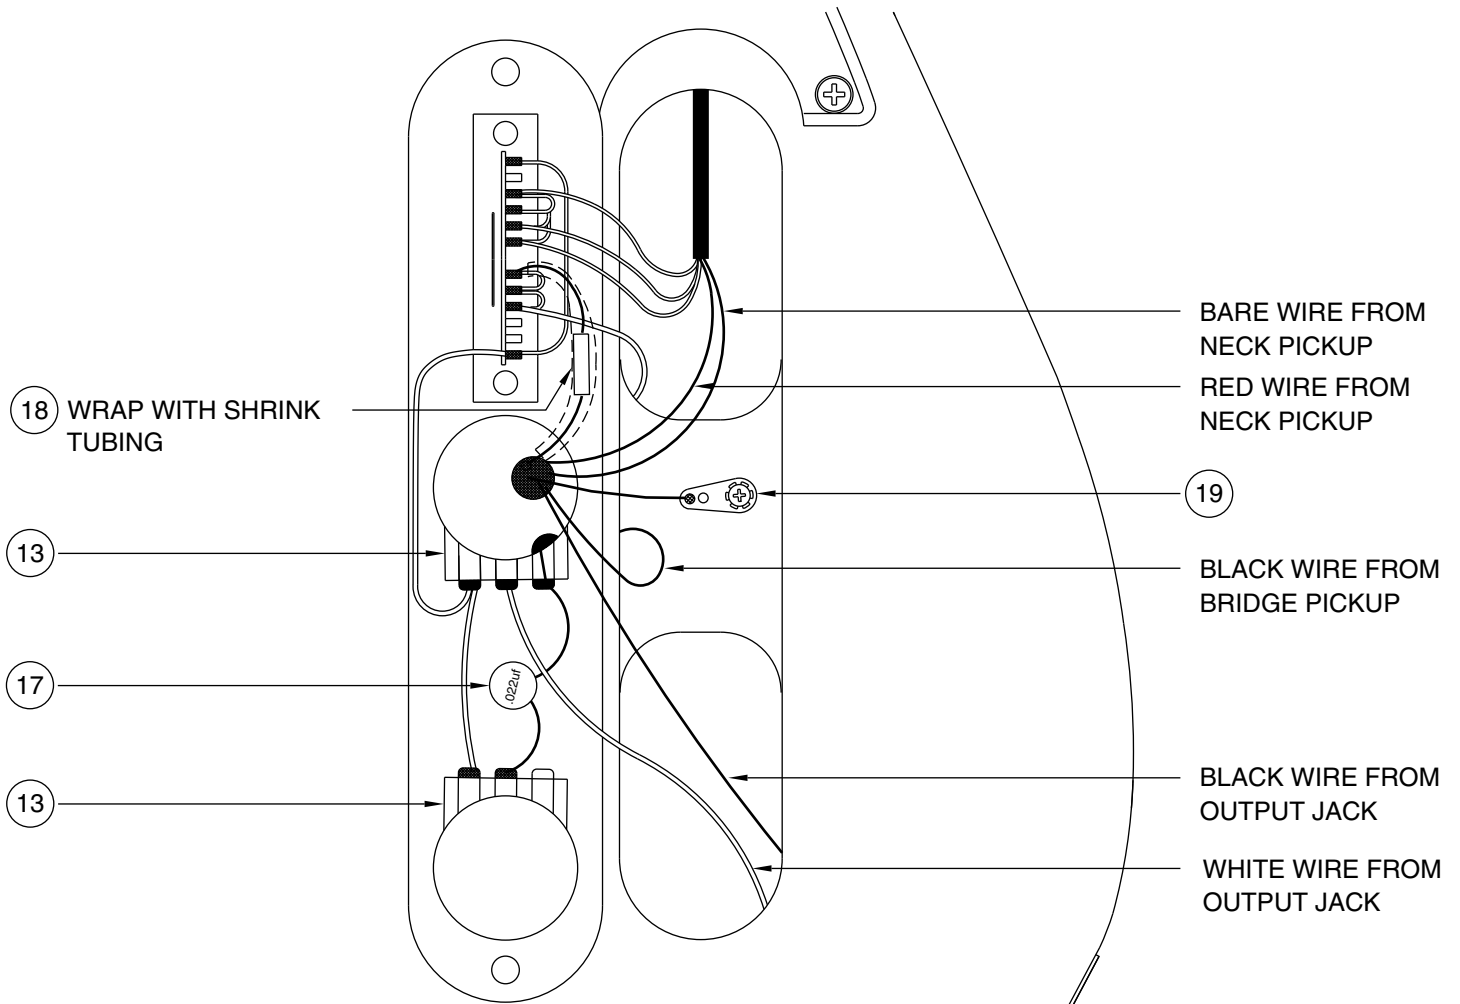

CONTROL ASSEMBLY

SWITCH WIRING DETAIL