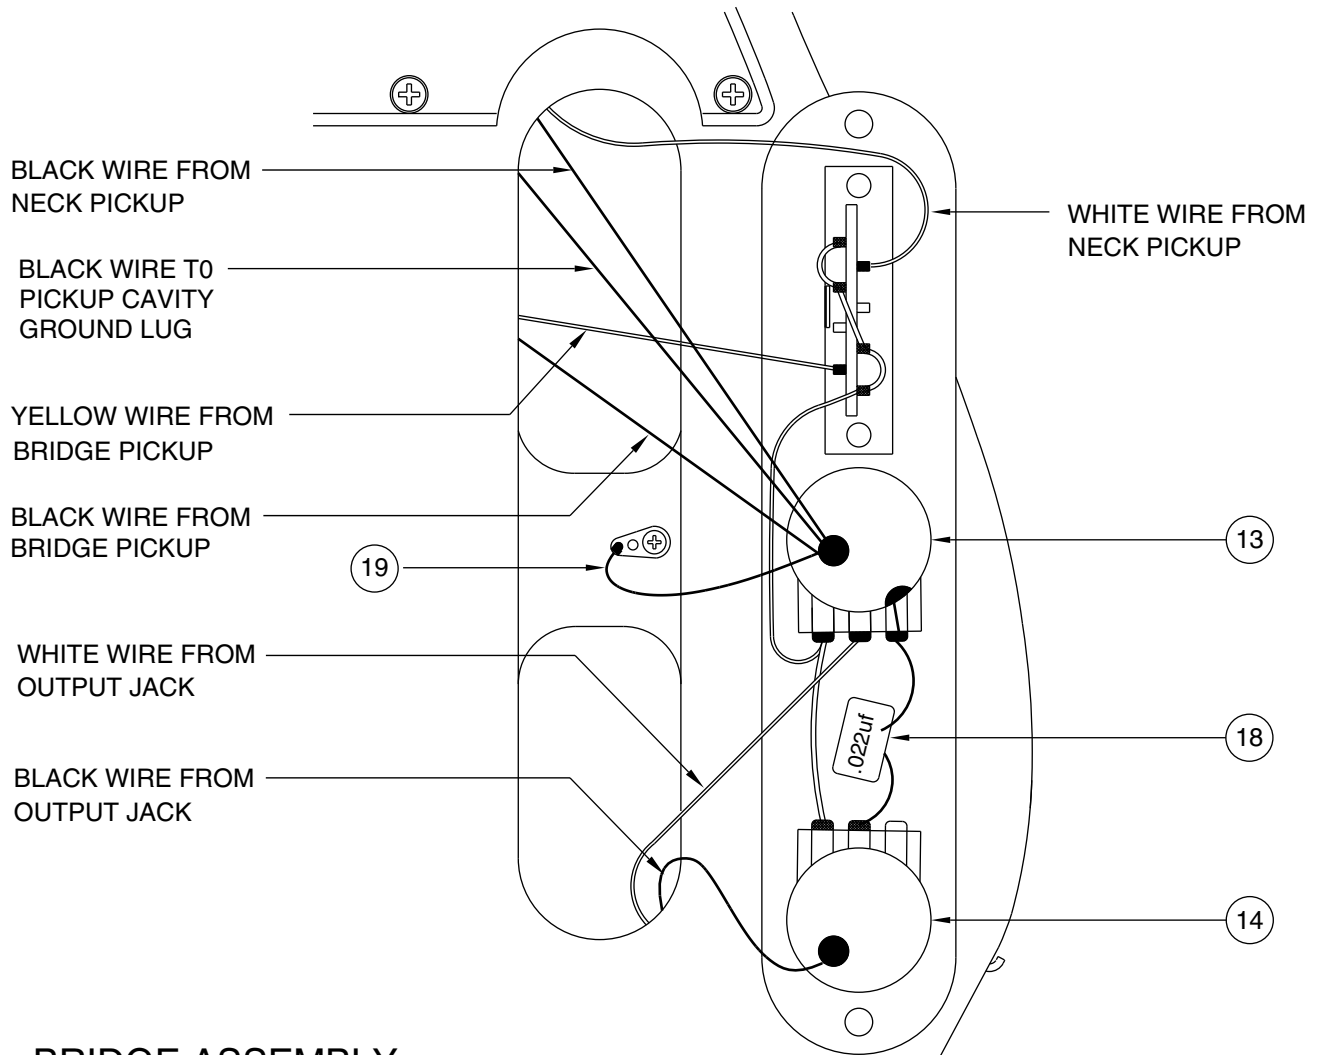

AMERICAN TELECASTER 0118400/8402

CONTROL ASSEMBLY

BRIDGE ASSEMBLY