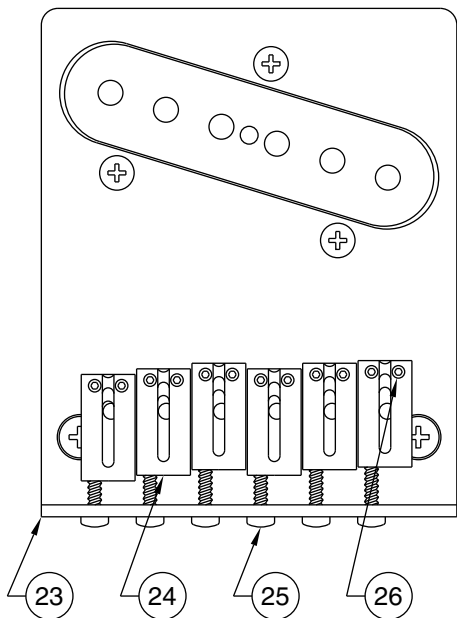

AMERICAN TELECASTER 0118400/8402

AMERICAN TELECASTER 0118400/8402

CONTROL ASSEMBLY

BRIDGE ASSEMBLY

AMERICAN TELECASTER 0118400/8402

REF.#	P/N	DESCRIPTION	REF.#	P/N	DESCRIPTION
1	0056220000	Neck, American Telecaster, M/N	26	0026780000	Height Adjustment Screw, 1&6
	0056219000	Neck, American Telecaster, R/W		0018027000	Height Adjustment Screw, 2-5
2	0056260000	Tuning Key, (1) Set, E,B,G,D,		0018531000	Adjusting Wrench, Saddle Wrench
3	0021374000	Tuning Key, (1) Set	27	0021429000	Ferrule, String Retainer
4	0083675000	Bone Nut			
5	0021537000	String Retainer			
	0021405000	Mounting Screw			
6	0020810000	Truss Rod Adjustment Nut			
	0023811000	Truss Rod Adjusting Wrench			
7	0056186xxx	Body, Am. Tele., Solid Paint			
	0038417xxx	Body, Am. Tele., Natural Ash			
	0055221xxx	Body, Am. Tele., Sunburst			
8	0054038000	Neck Mounting Plate			
	0021424000	Mounting Screw			
	0031571000	Tilt Adjustment Screw			
	0023811000	Tilt Adjusting Wrench			
9	0021453000	Strap Button			
	0021422000	Mounting Screw			
	0019056000	Felt Washer, Black			
	0020491000	Felt Washer, White			
10	0056200000	Pickguard, Am. Tele., Parch/Black/Parch			
	0021407000	Mounting Screw			
11	0050890000	Pickup, Neck, Hot, Am. Tele.			
	0021409000	Mounting Screw			
	0039409000	Tubing, Latex Cut			
12	0050888000	Pickup, Bridge, Hot, Am. Tele.			
	0048631000	Mounting Screw			
	0036878000	Tubing, Latex Cut			
13	0019064000	Control, 250K, Audio			
	0016352000	Mounting Hex Nut			
	0016436000	Lock Washer, Intl			
14	0050886000	Control, 250K, No Load			
	0016352000	Mounting Hex Nut			
	0016436000	Lock Washer, Intl			
15	0013359000	Knob, Knurled (2)			
	0028897001	Screw Set			
16	0033134060	Control Plate			
	0021407000	Mounting Screw			
17	0053290000	Switch, Lever 3-Position			
	0021413000	Mounting Screw			
	0018359000	Knob, Black			
18	0024832000	Capacitor, .022uf			
19	0012869000	Solder Lug			
	0015116000	Mounting Screw			
20	0021956000	Output Jack			
	0016352000	Mounting Hex Nut			
	0016436000	Lock Washer, Intl			
21	0021452000	Jack Ferrule			
22	0028182000	Bridge Assembly, Telecaster			
	0021373000	Mounting Screw			
23	0028184000	Bridge Plate			
24	0026099000	Bridge Section, (6)			
25	0031913000	Intonation Screw, 5&6			
	0029095000	Intonation Spring, 5&6			
	0017031000	Intonation Screw, 1- 4			
	0029094000	Intonation Spring, 1- 4			