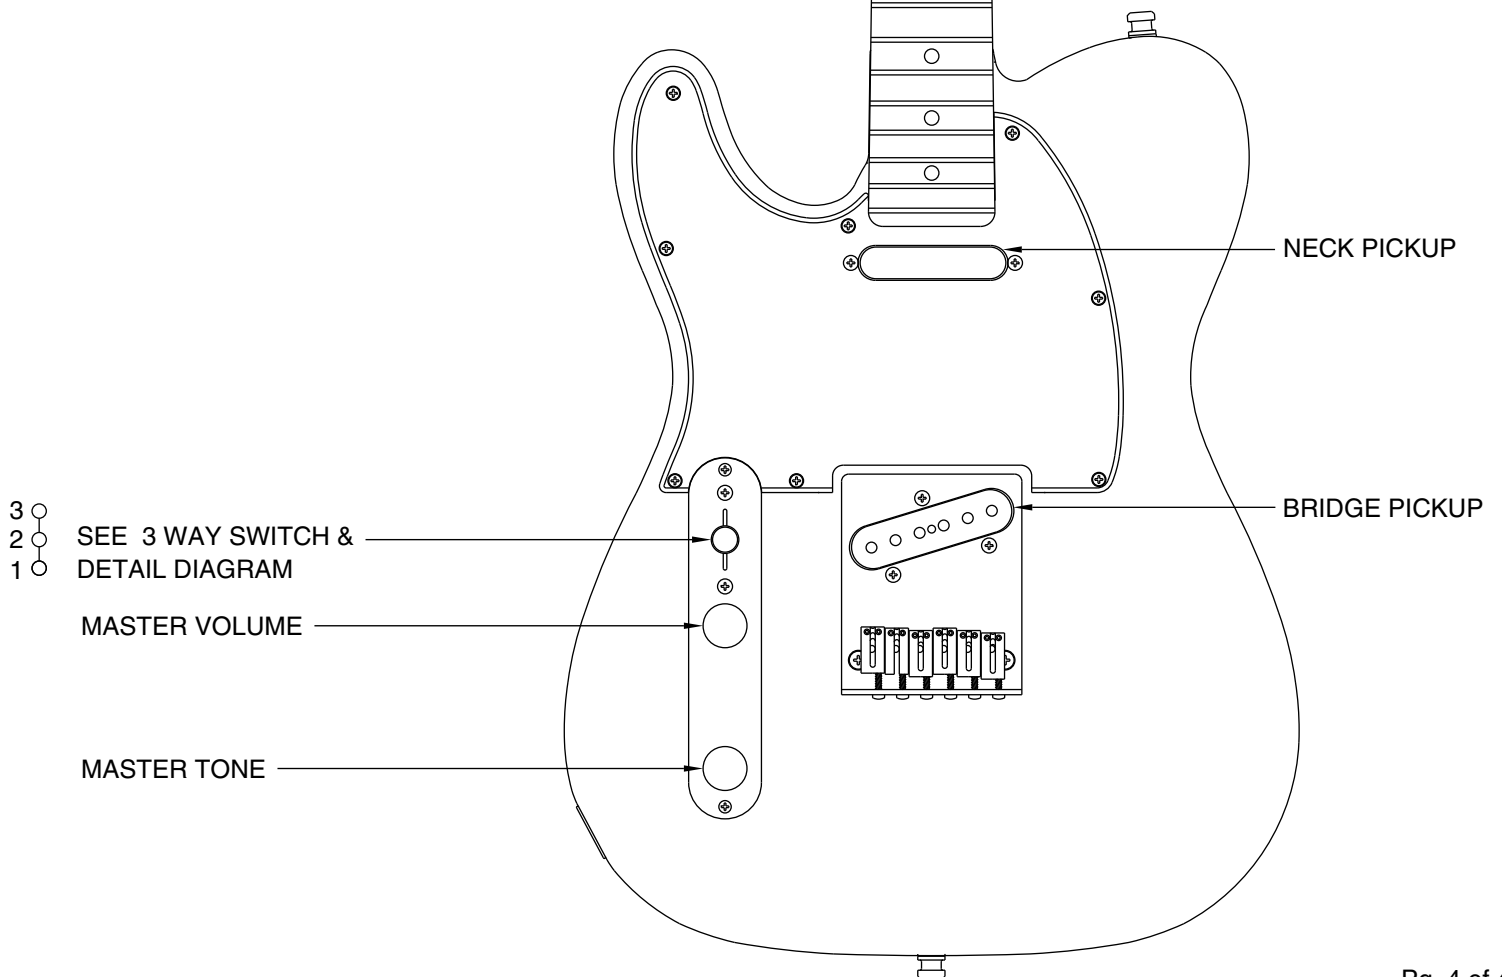

- 3 ○
- 2 ○ SEE 3 WAY SWITCH &
- 1 ○ DETAIL DIAGRAM
- MASTER VOLUME
- MASTER TONE