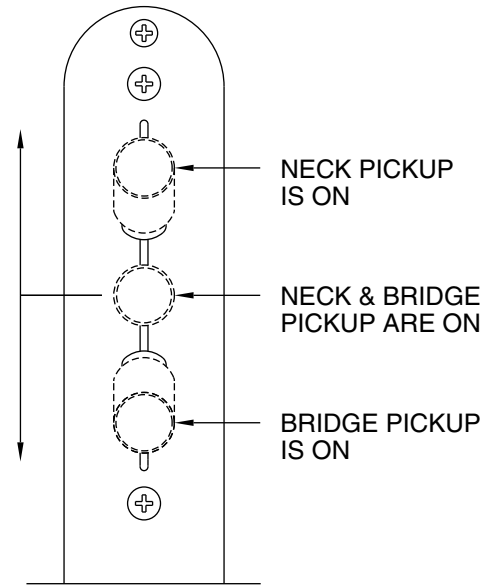

AMERICAN TELECASTER / LEFT HAND / 0118422

CONTROL ASSEMBLY

BRIDGE ASSEMBLY

Body Part Number	
0055222500	3 Color Sunburst
0056231501	White Blonde
0056187506	Black
0056187515	Hot Rod Red

SWITCH & CONTROL FUNCTION

3 WAY SWITCH POSITION			
			← 3 WAY SWITCH POSITION
			← NECK PICKUP
			← BRIDGE PICKUP
	PICKUP IS ON		PICKUP IS OFF