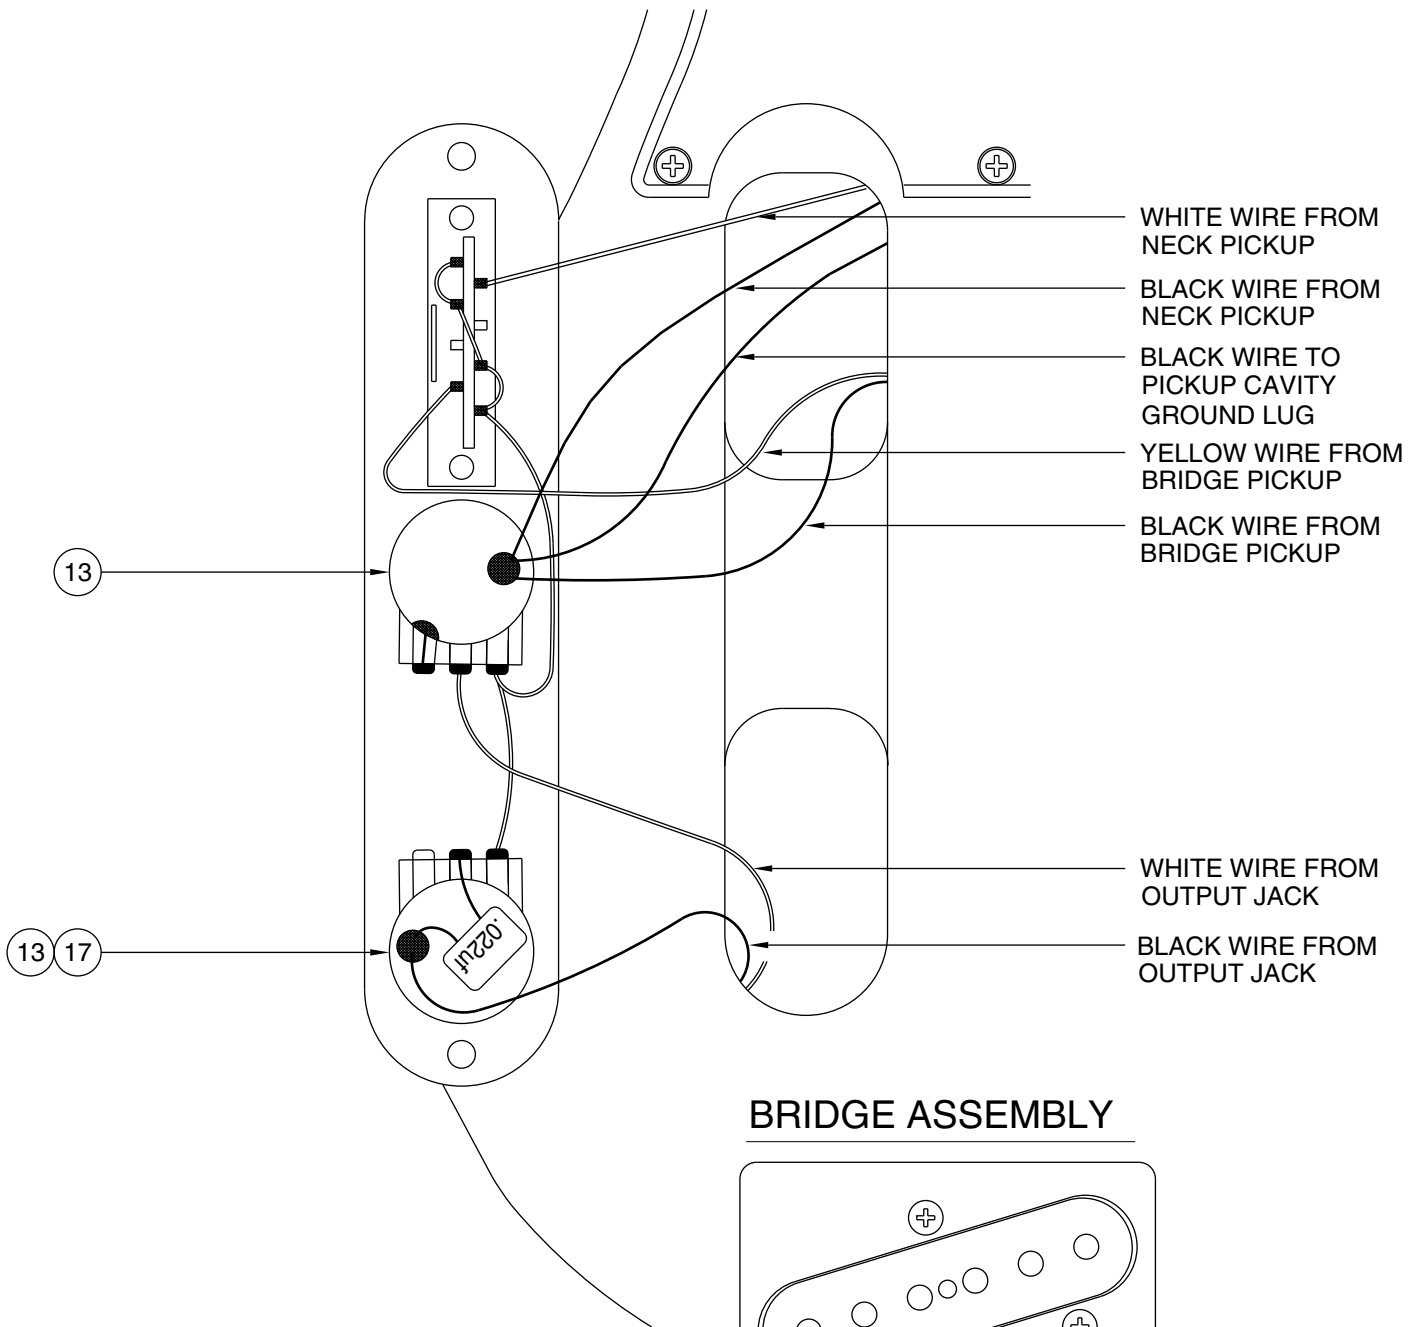

CONTROL ASSEMBLY

BRIDGE ASSEMBLY