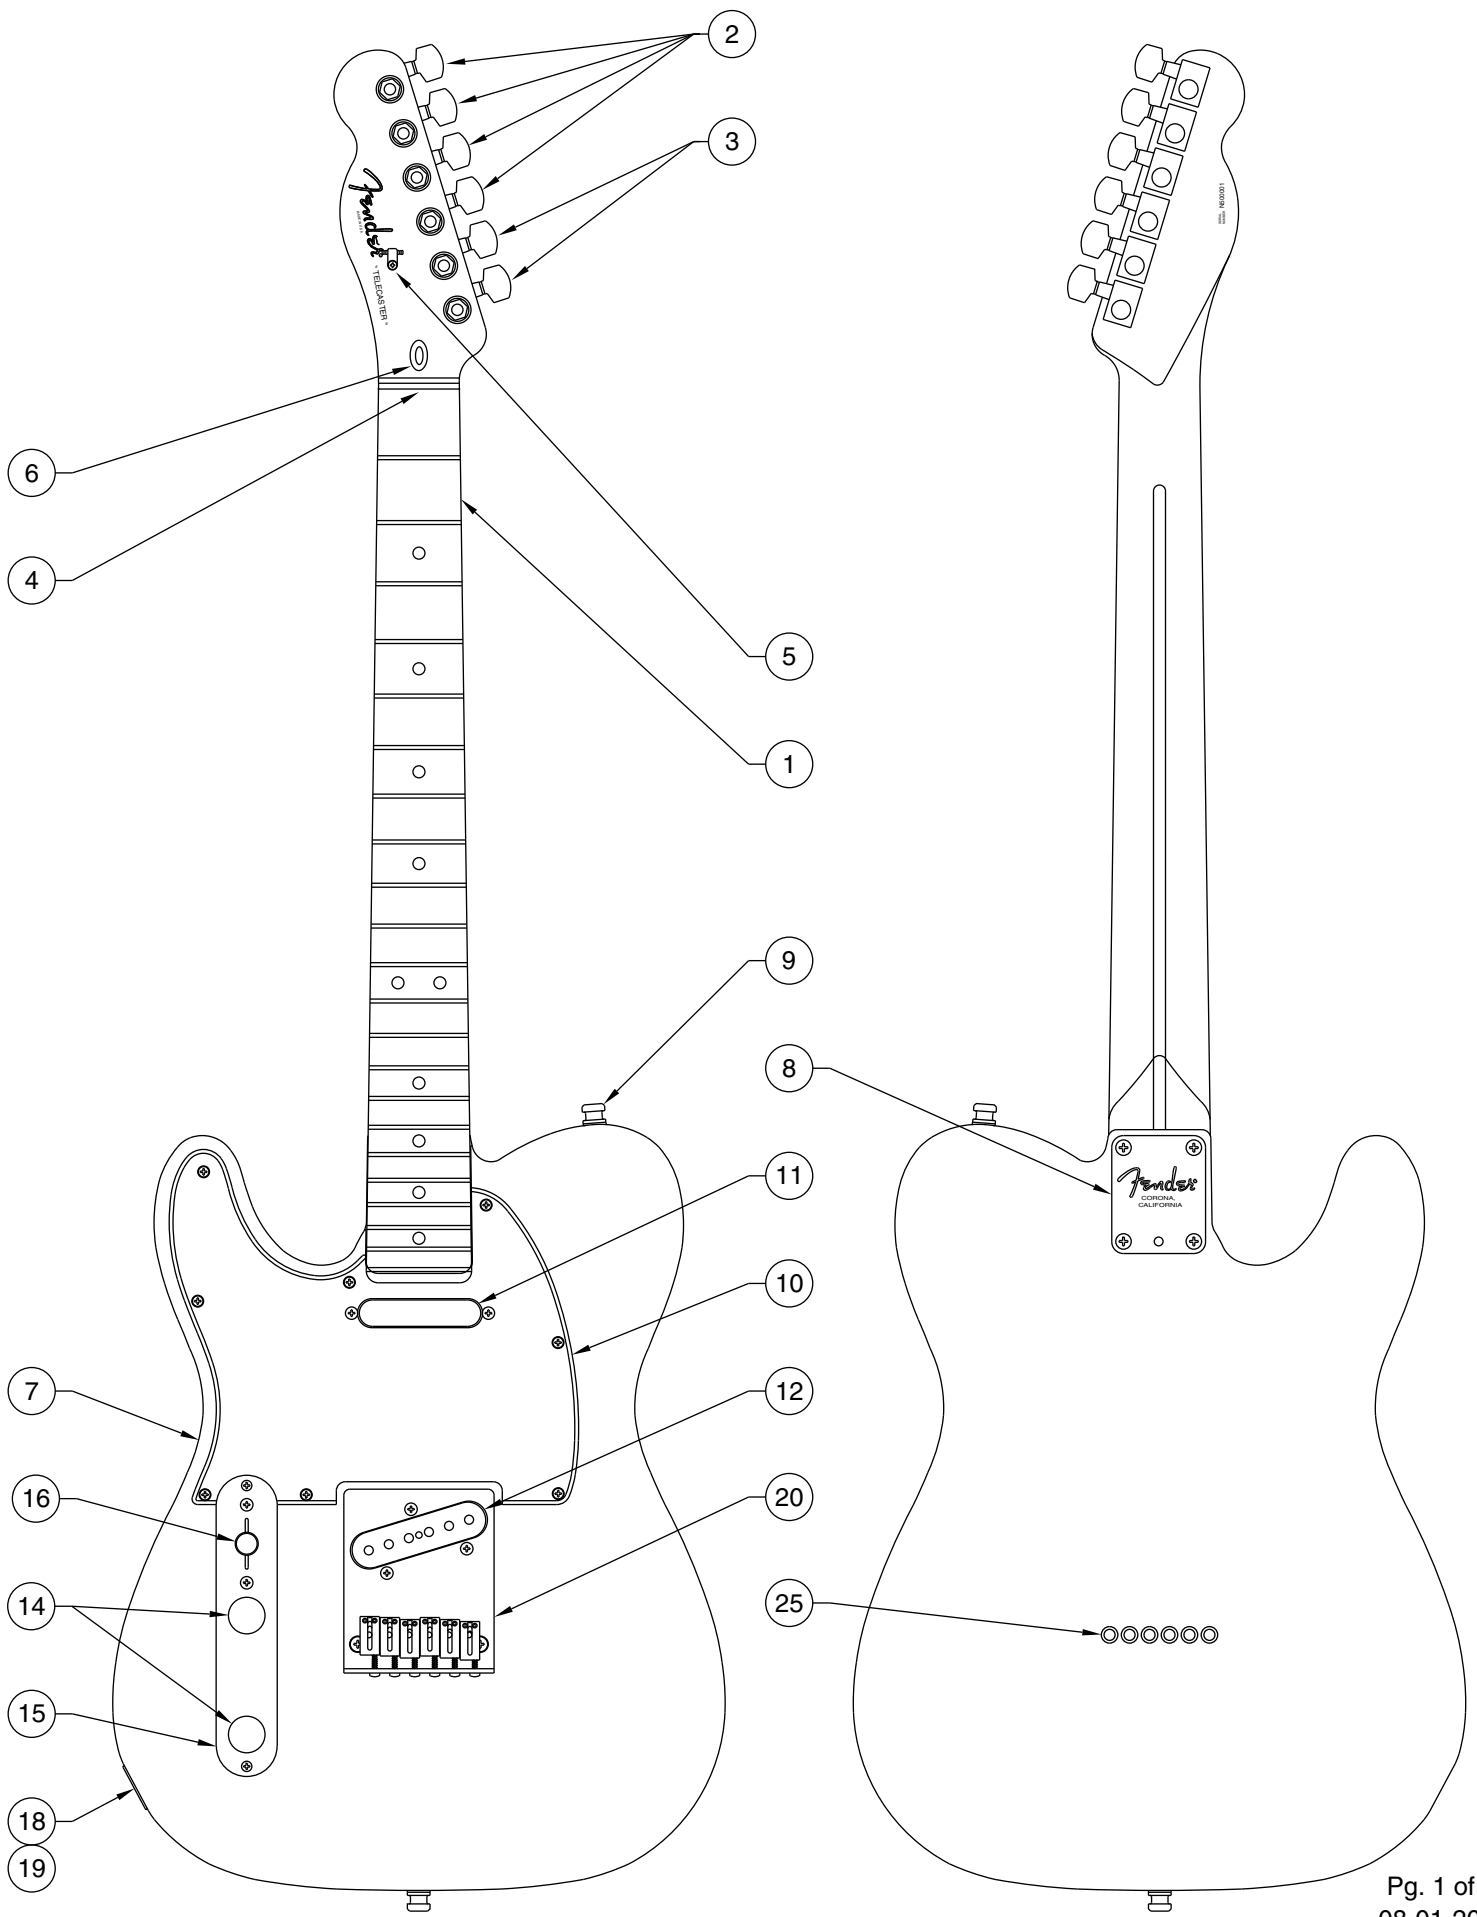

AMERICAN TELECASTER / LEFT HAND / 0118422

CONTROL ASSEMBLY

BRIDGE ASSEMBLY

Body Part Number	
0055222500	3 Color Sunburst
0056231501	White Blonde
0056187506	Black
0056187515	Hot Rod Red

SWITCH & CONTROL FUNCTION

3 WAY SWITCH POSITION			
			← 3 WAY SWITCH POSITION
			← NECK PICKUP
			← BRIDGE PICKUP
	PICKUP IS ON		PICKUP IS OFF