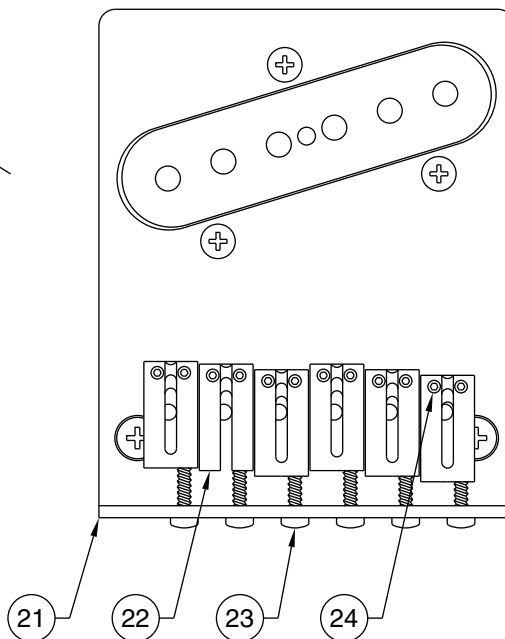

CONTROL ASSEMBLY

BRIDGE ASSEMBLY