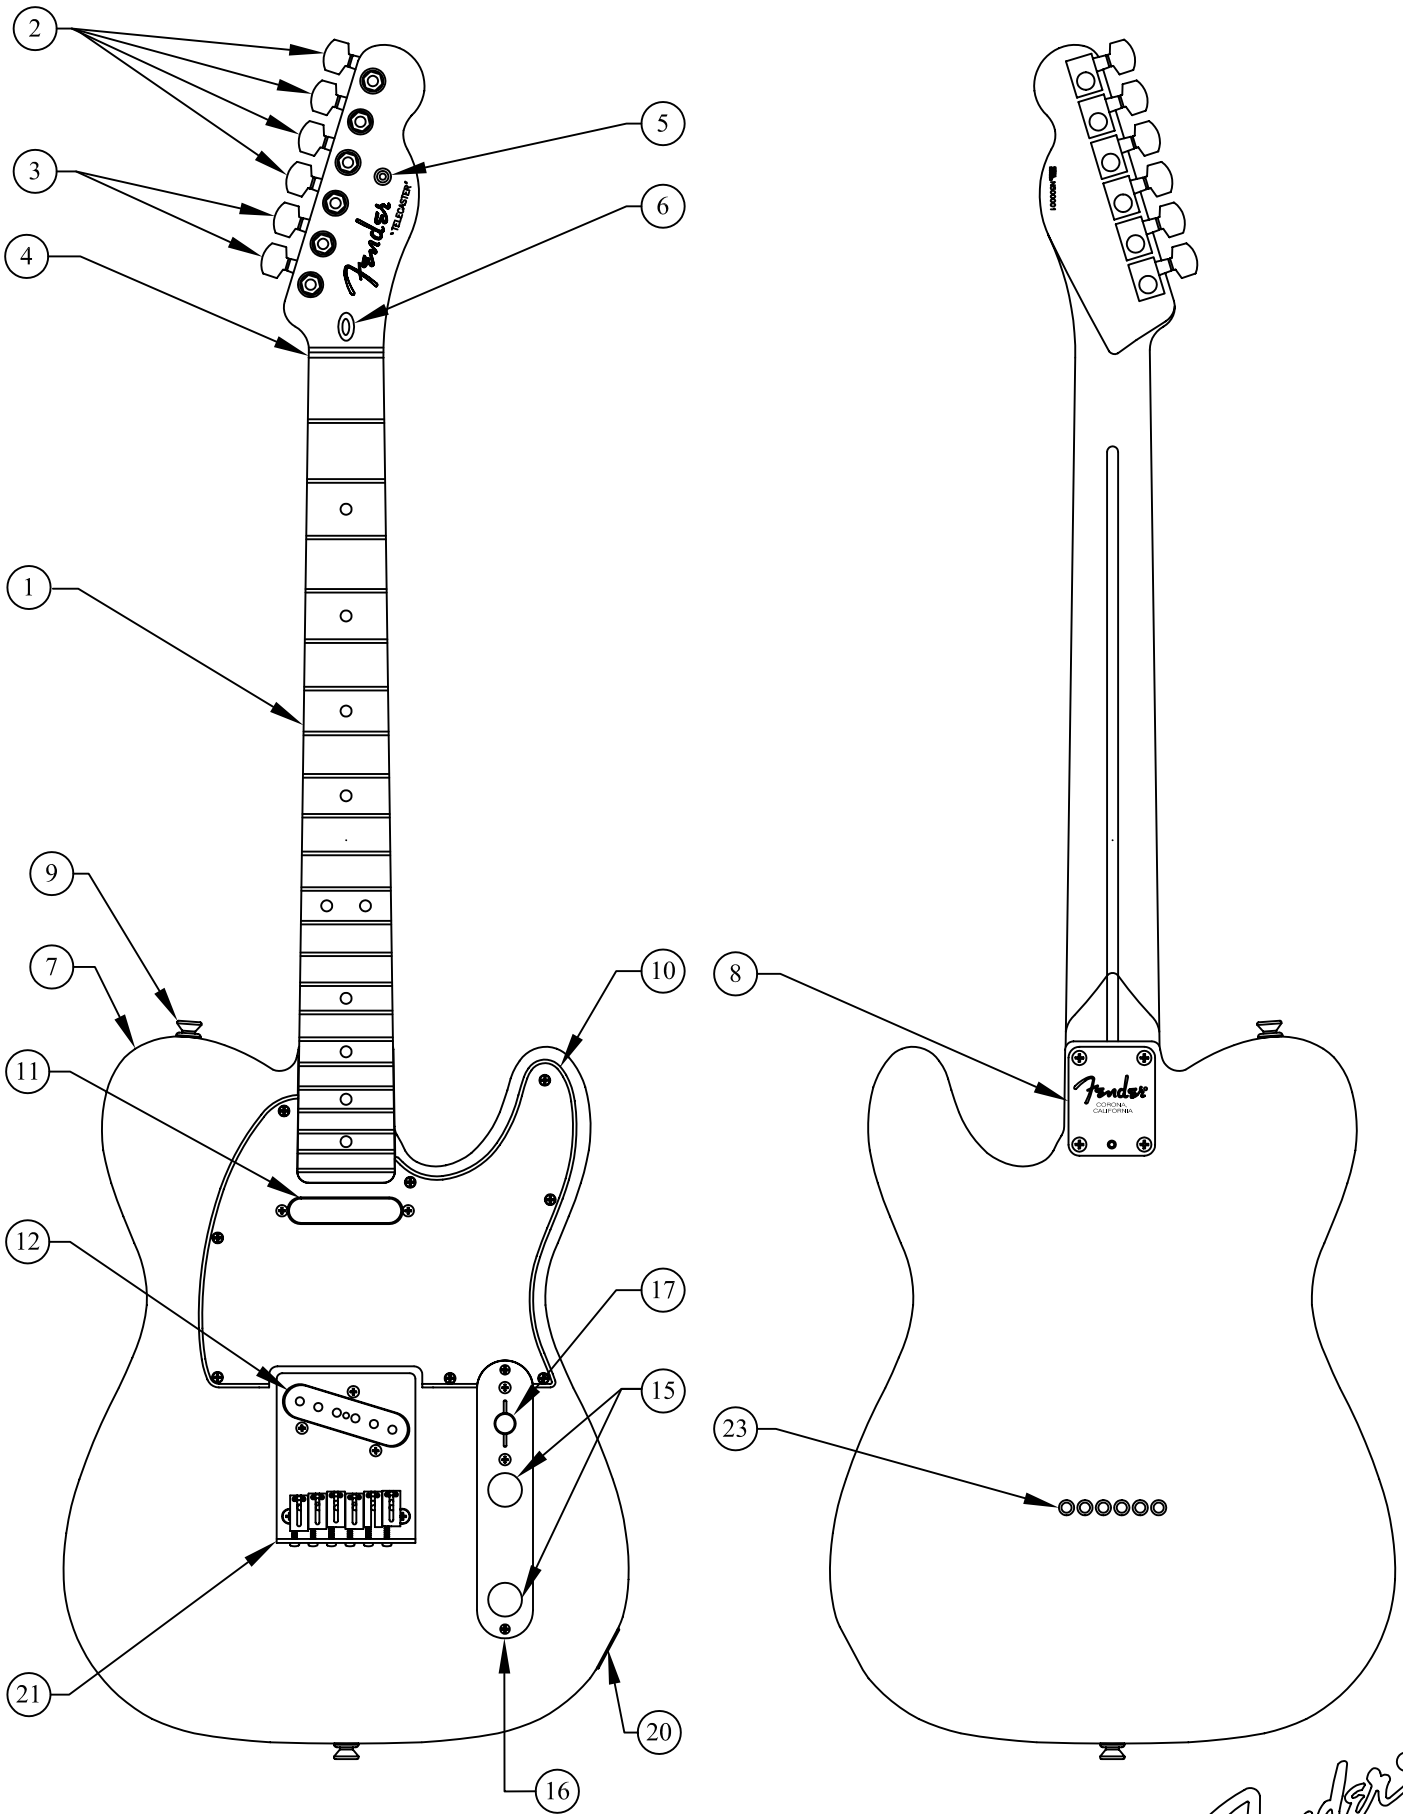

AMERICAN SERIES TELECASTER® ASH MN, 0118502