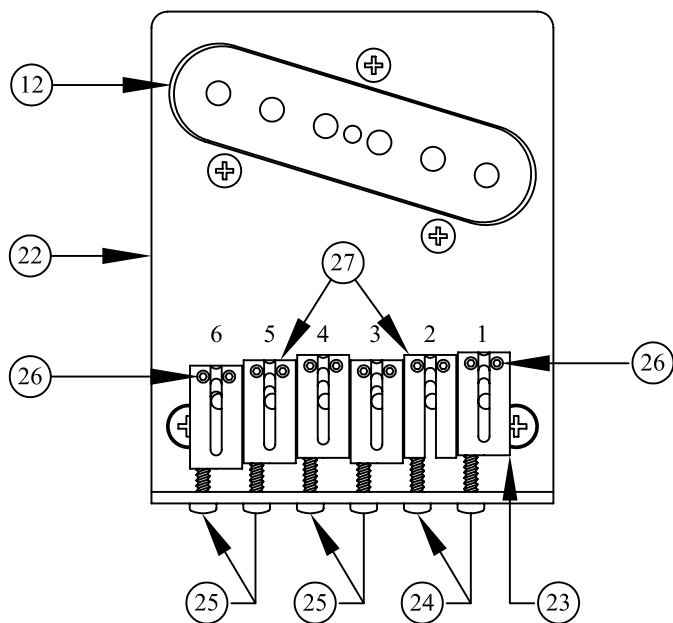

AMERICAN SERIES TELECASTER® ASH MN, 0118502

WIRING DIAGRAM

BRIDGE ASSEMBLY

AMERICAN SERIES TELECASTER® ASH MN, 0118502

REF.#	P/N	DESCRIPTION	REF.#	P/N	DESCRIPTION
1	0061379000	Neck, American Series Telecaster®, MN	21	0061382000	Bridge Assembly
2	0056260000	Tuning Key, Std Schl (E,B,G,D)		0021373000	Mounting Screw
	0058815000	Washer	22	0061383000	Bridge Plate
	0058820000	Bushing	23	0058083000	Bridge Section, (6)
3	0021374000	Tuning Key, XGS-1C Std Schl	24	0031913000	Intonation Screw, (1&2)
	0058815000	Washer		0029095000	Intonation Spring, (1&2)
	0058820000	Bushing	25	0017031000	Intonation Screw, (3-6)
4	0083675000	Bone Nut		0029094000	Intonation Spring, (3-6)
5	0018365000	String Retainer	26	0026780000	Height Adjustment Screw, (1&6)
	0021407000	Mounting Screw		0018531000	Adjusting Wrench, Saddle Height
6	0023811000	Adjustment Wrench	27	0018027000	Height Adjustment Screw, (2-5)
7	See Chart	Body, Telecaster Am. Std., Natural Ash		0018531000	Adjusting Wrench, Saddle Height
8	0054038000	Neck Mounting Plate	28	0021429000	String Retainer, Ferrule
	0021424000	Mounting Screw			
	0031571000	Tilt Adjustment Screw			
	0023811000	Tilt Adjusting Wrench			
9	0012344000	Strap Button			
	0021422000	Mounting Screw			
	0020491000	Felt Washer, White			
	0019056000	Felt Washer, Black			
10	See Chart	Pickguard, Am Series Telecaster, Vinyl			
	0021407000	Mounting Screw			
11	0061380000	Pickup, Neck			
	0021409000	Mounting Screw			
	0039409000	Tubing, Latex Cut			
12	0061381000	Pickup, Bridge			
	0048631000	Mounting Screw			
	0036878000	Tubing, Latex Cut			
13	0019064000	Control, 250K, Audio			
	0016352000	Mounting Hex Nut			
	0016436000	Lock Washer, Intl			
14	0050886000	Control, 250K, Solid Shaft			
	0016352000	Mounting Screw			
	0016436000	Lock Washer, Intl			
15	0013359000	Knob, (Volume, Tone), Knurl, (2)			
	0028897001	Screw Set			
16	0033134060	Control Plate			
	0021407000	Mounting Screw			
17	0053290000	Switch, Lever 3-Position			
	0021413000	Mounting Screw			
	0018359000	Knob, Black			
18	0012869000	Lug			
	0015116000	Mounting Screw			
19	0024832000	Capacitor, .022uf			
20	0021956000	Output Jack			
	0021452000	Ferrule, Jack			
	0016352000	Mounting Hex Nut			
	0010355000	Retainer, Jack			
	0016436000	Lock Washer, Intl			