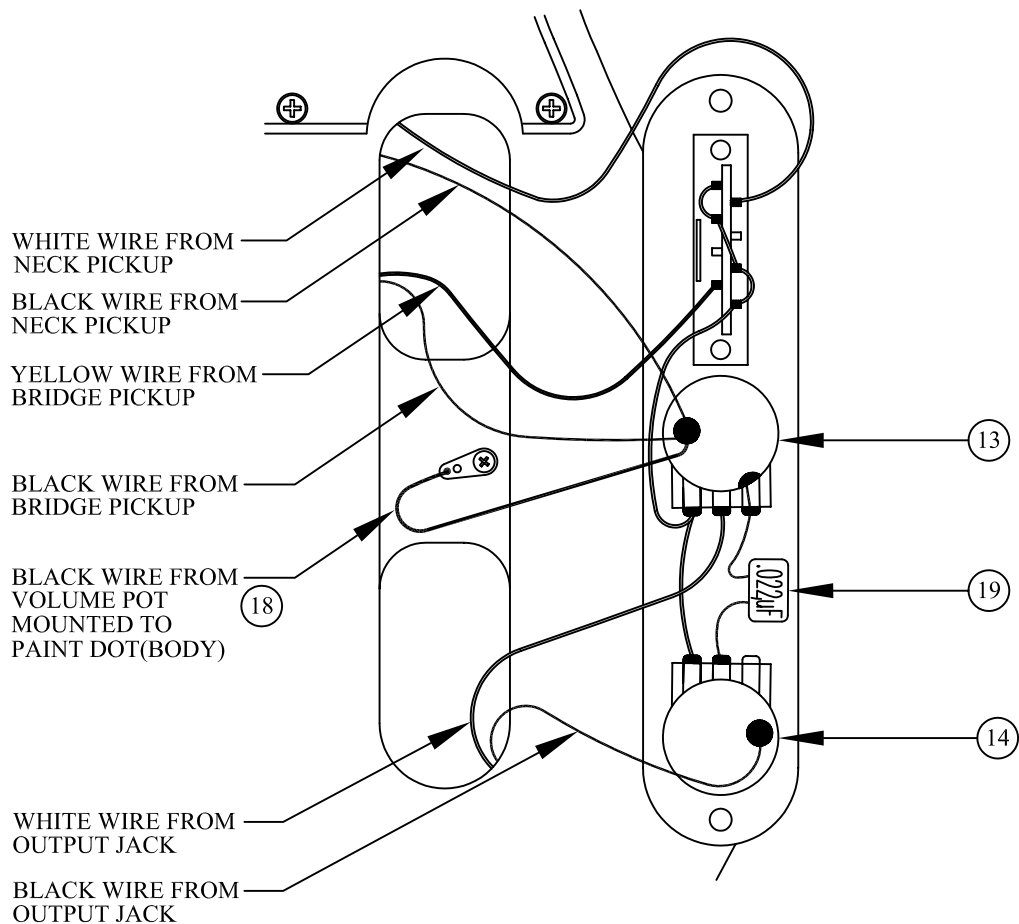

AMERICAN SERIES TELECASTER® ASH MN, 0118502

WIRING DIAGRAM

BRIDGE ASSEMBLY

AMERICAN SERIES TELECASTER® ASH MN, 0118502

REF.#	P/N	DESCRIPTION	REF.#	P/N	DESCRIPTION
1	0061379000	Neck, American Series Telecaster®, MN	21	0061382000	Bridge Assembly
2	0056260000	Tuning Key, Std Schl (E,B,G,D)		0021373000	Mounting Screw
	0058815000	Washer	22	0061383000	Bridge Plate
	0058820000	Bushing	23	0058083000	Bridge Section, (6)
3	0021374000	Tuning Key, XGS-1C Std Schl	24	0031913000	Intonation Screw, (1&2)
	0058815000	Washer		0029095000	Intonation Spring, (1&2)
	0058820000	Bushing	25	0017031000	Intonation Screw, (3-6)
4	0083675000	Bone Nut		0029094000	Intonation Spring, (3-6)
5	0018365000	String Retainer	26	0026780000	Height Adjustment Screw, (1&6)
	0021407000	Mounting Screw		0018531000	Adjusting Wrench, Saddle Height
6	0023811000	Adjustment Wrench	27	0018027000	Height Adjustment Screw, (2-5)
7	See Chart	Body, Telecaster Am. Std., Natural Ash		0018531000	Adjusting Wrench, Saddle Height
8	0054038000	Neck Mounting Plate	28	0021429000	String Retainer, Ferrule
	0021424000	Mounting Screw			
	0031571000	Tilt Adjustment Screw			
	0023811000	Tilt Adjusting Wrench			
9	0012344000	Strap Button			
	0021422000	Mounting Screw			
	0020491000	Felt Washer, White			
	0019056000	Felt Washer, Black			
10	See Chart	Pickguard, Am Series Telecaster, Vinyl			
	0021407000	Mounting Screw			
11	0061380000	Pickup, Neck			
	0021409000	Mounting Screw			
	0039409000	Tubing, Latex Cut			
12	0061381000	Pickup, Bridge			
	0048631000	Mounting Screw			
	0036878000	Tubing, Latex Cut			
13	0019064000	Control, 250K, Audio			
	0016352000	Mounting Hex Nut			
	0016436000	Lock Washer, Intl			
14	0050886000	Control, 250K, Solid Shaft			
	0016352000	Mounting Screw			
	0016436000	Lock Washer, Intl			
15	0013359000	Knob, (Volume, Tone), Knurl, (2)			
	0028897001	Screw Set			
16	0033134060	Control Plate			
	0021407000	Mounting Screw			
17	0053290000	Switch, Lever 3-Position			
	0021413000	Mounting Screw			
	0018359000	Knob, Black			
18	0012869000	Lug			
	0015116000	Mounting Screw			
19	0024832000	Capacitor, .022uf			
20	0021956000	Output Jack			
	0021452000	Ferrule, Jack			
	0016352000	Mounting Hex Nut			
	0010355000	Retainer, Jack			
	0016436000	Lock Washer, Intl			