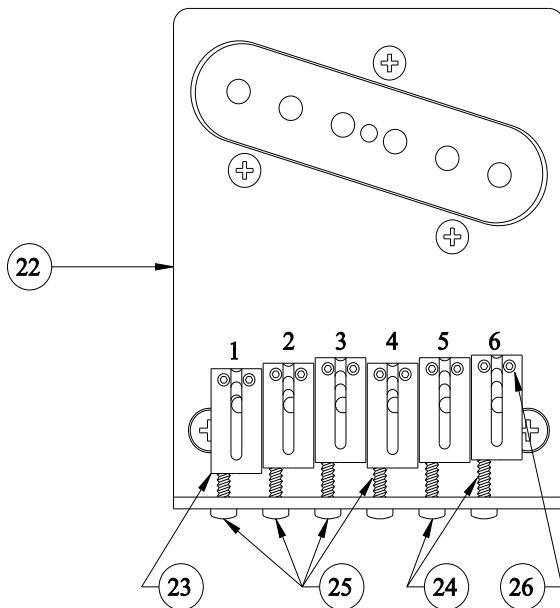

CONTROL ASSEMBLY

BRIDGE ASSEMBLY