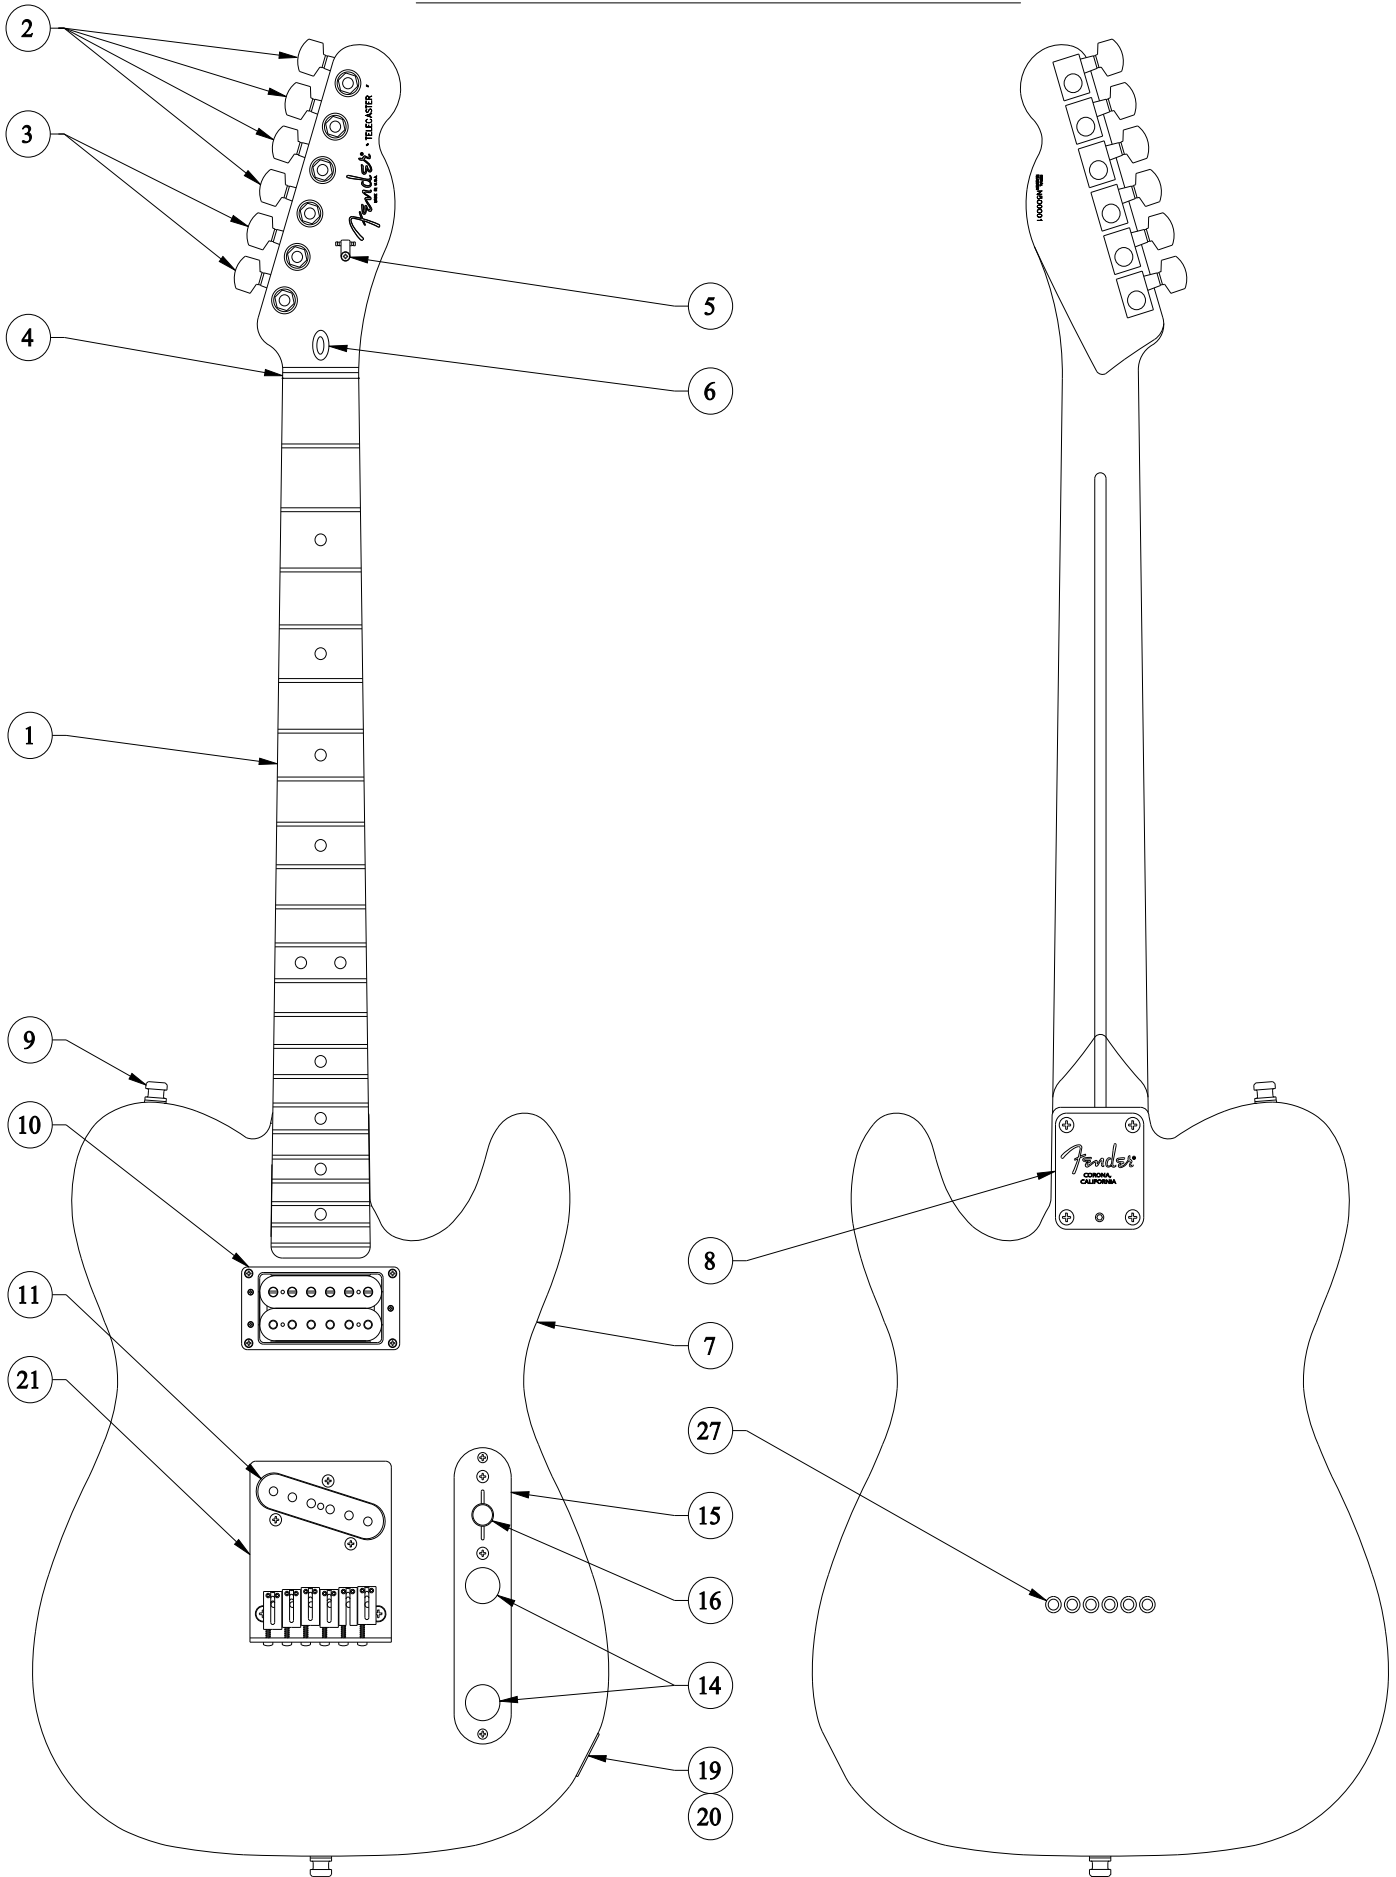

AMERICAN TELECASTER HS 0118600