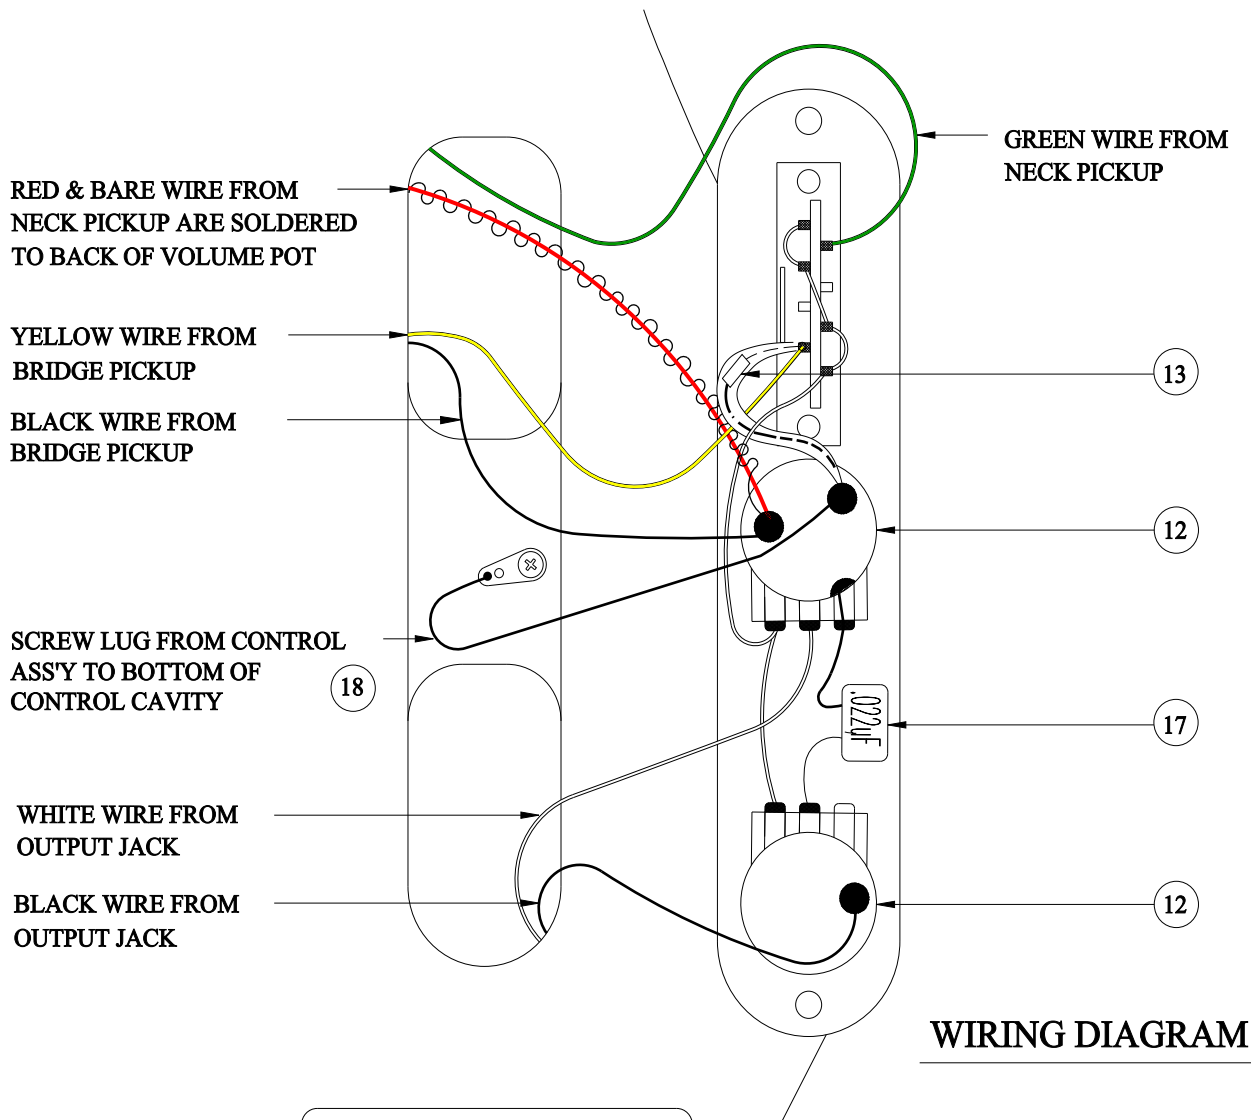

CONTROL ASSEMBLY

BRIDGE ASSEMBLY