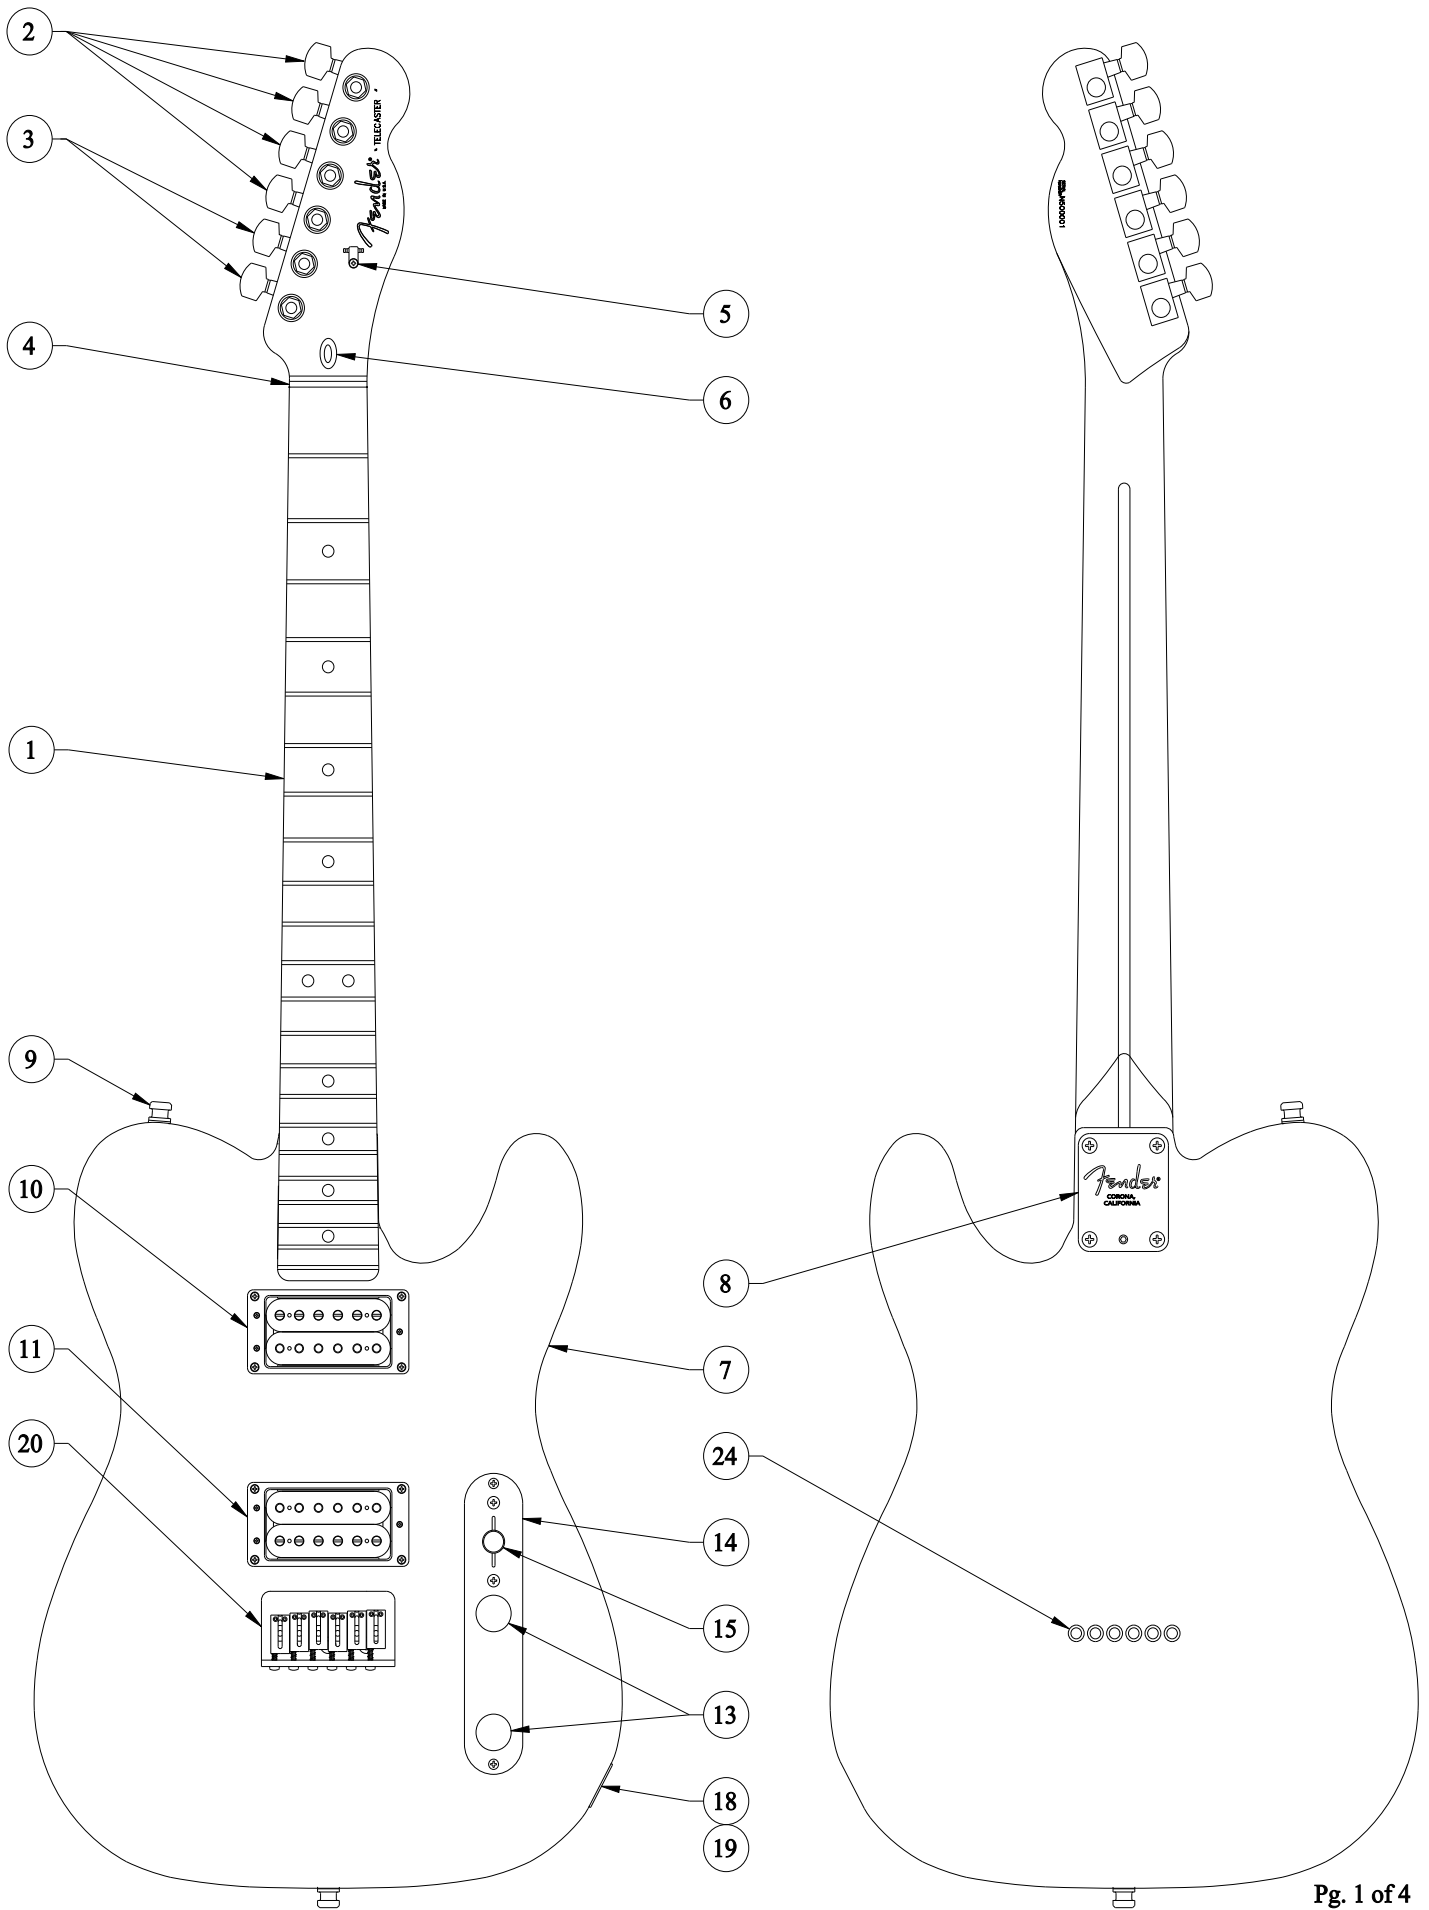

AMERICAN TELECASTER HH 0118700