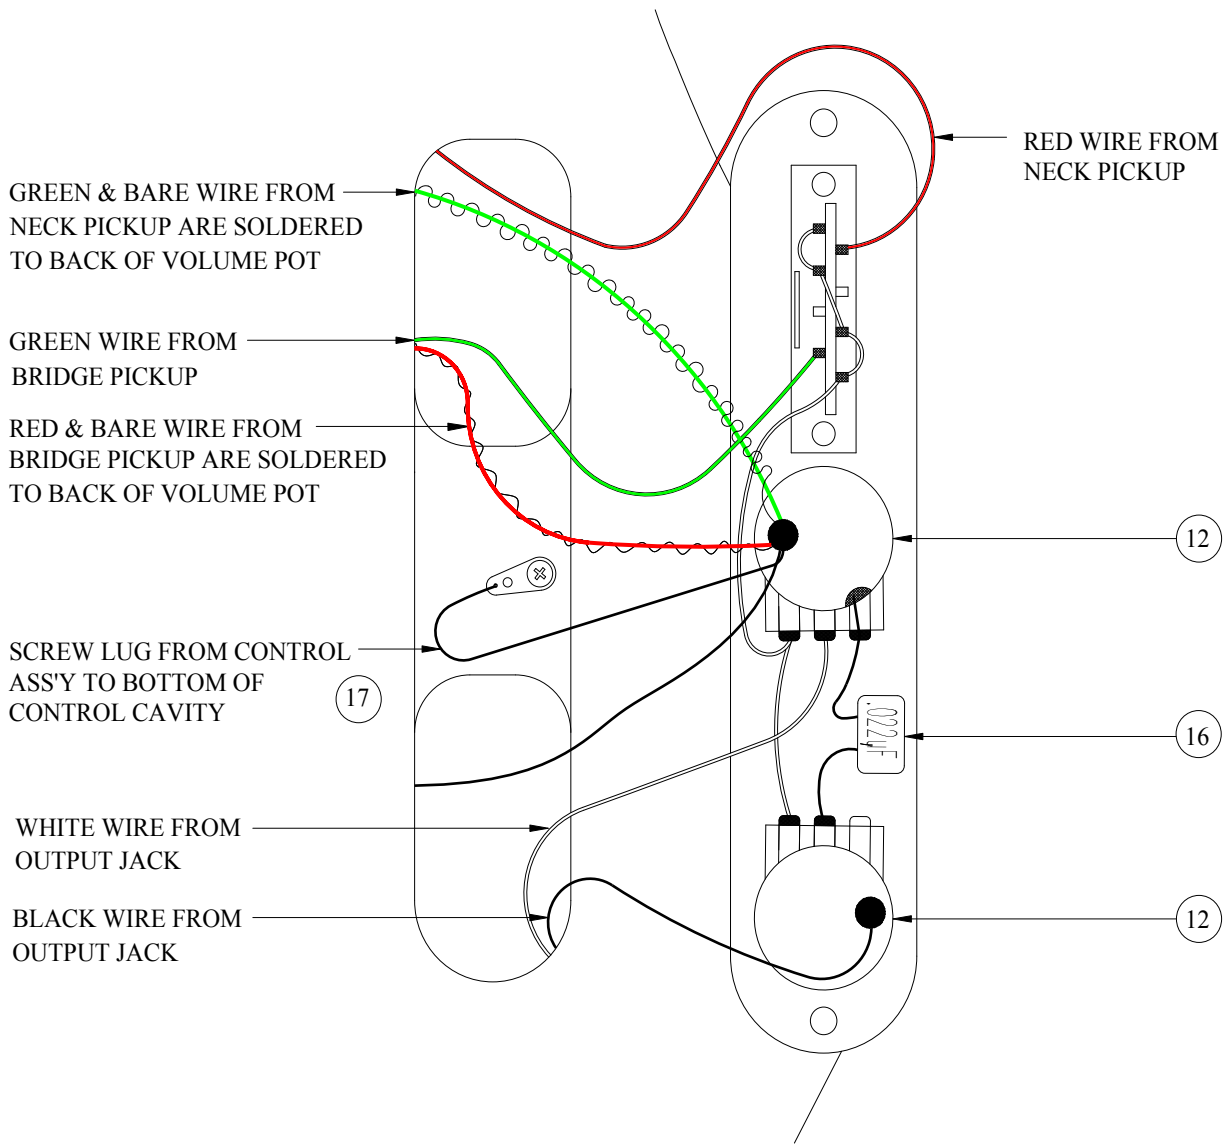

WIRING DIAGRAM

BRIDGE ASSEMBLY