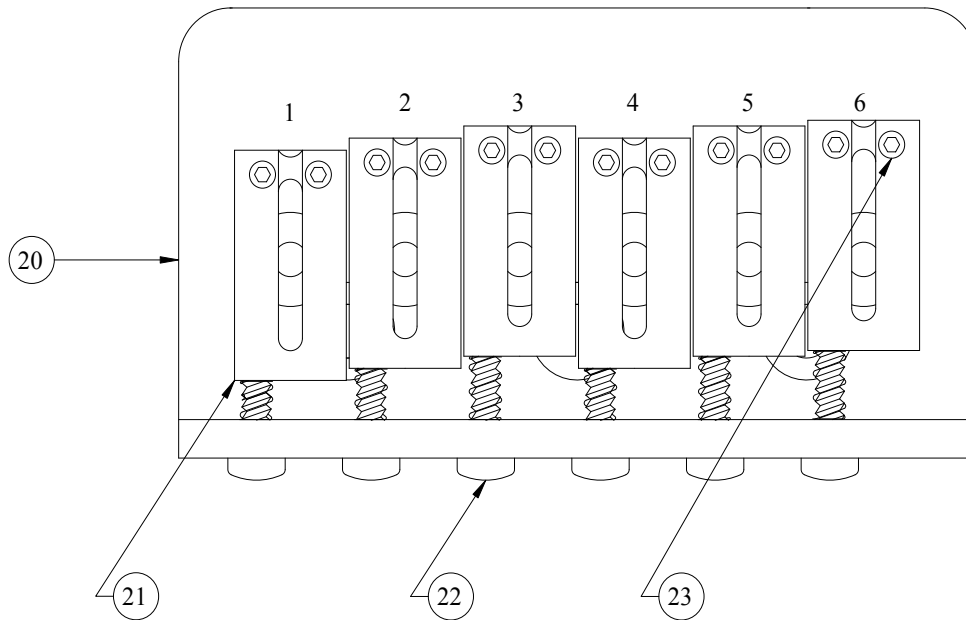

WIRING DIAGRAM

BRIDGE ASSEMBLY